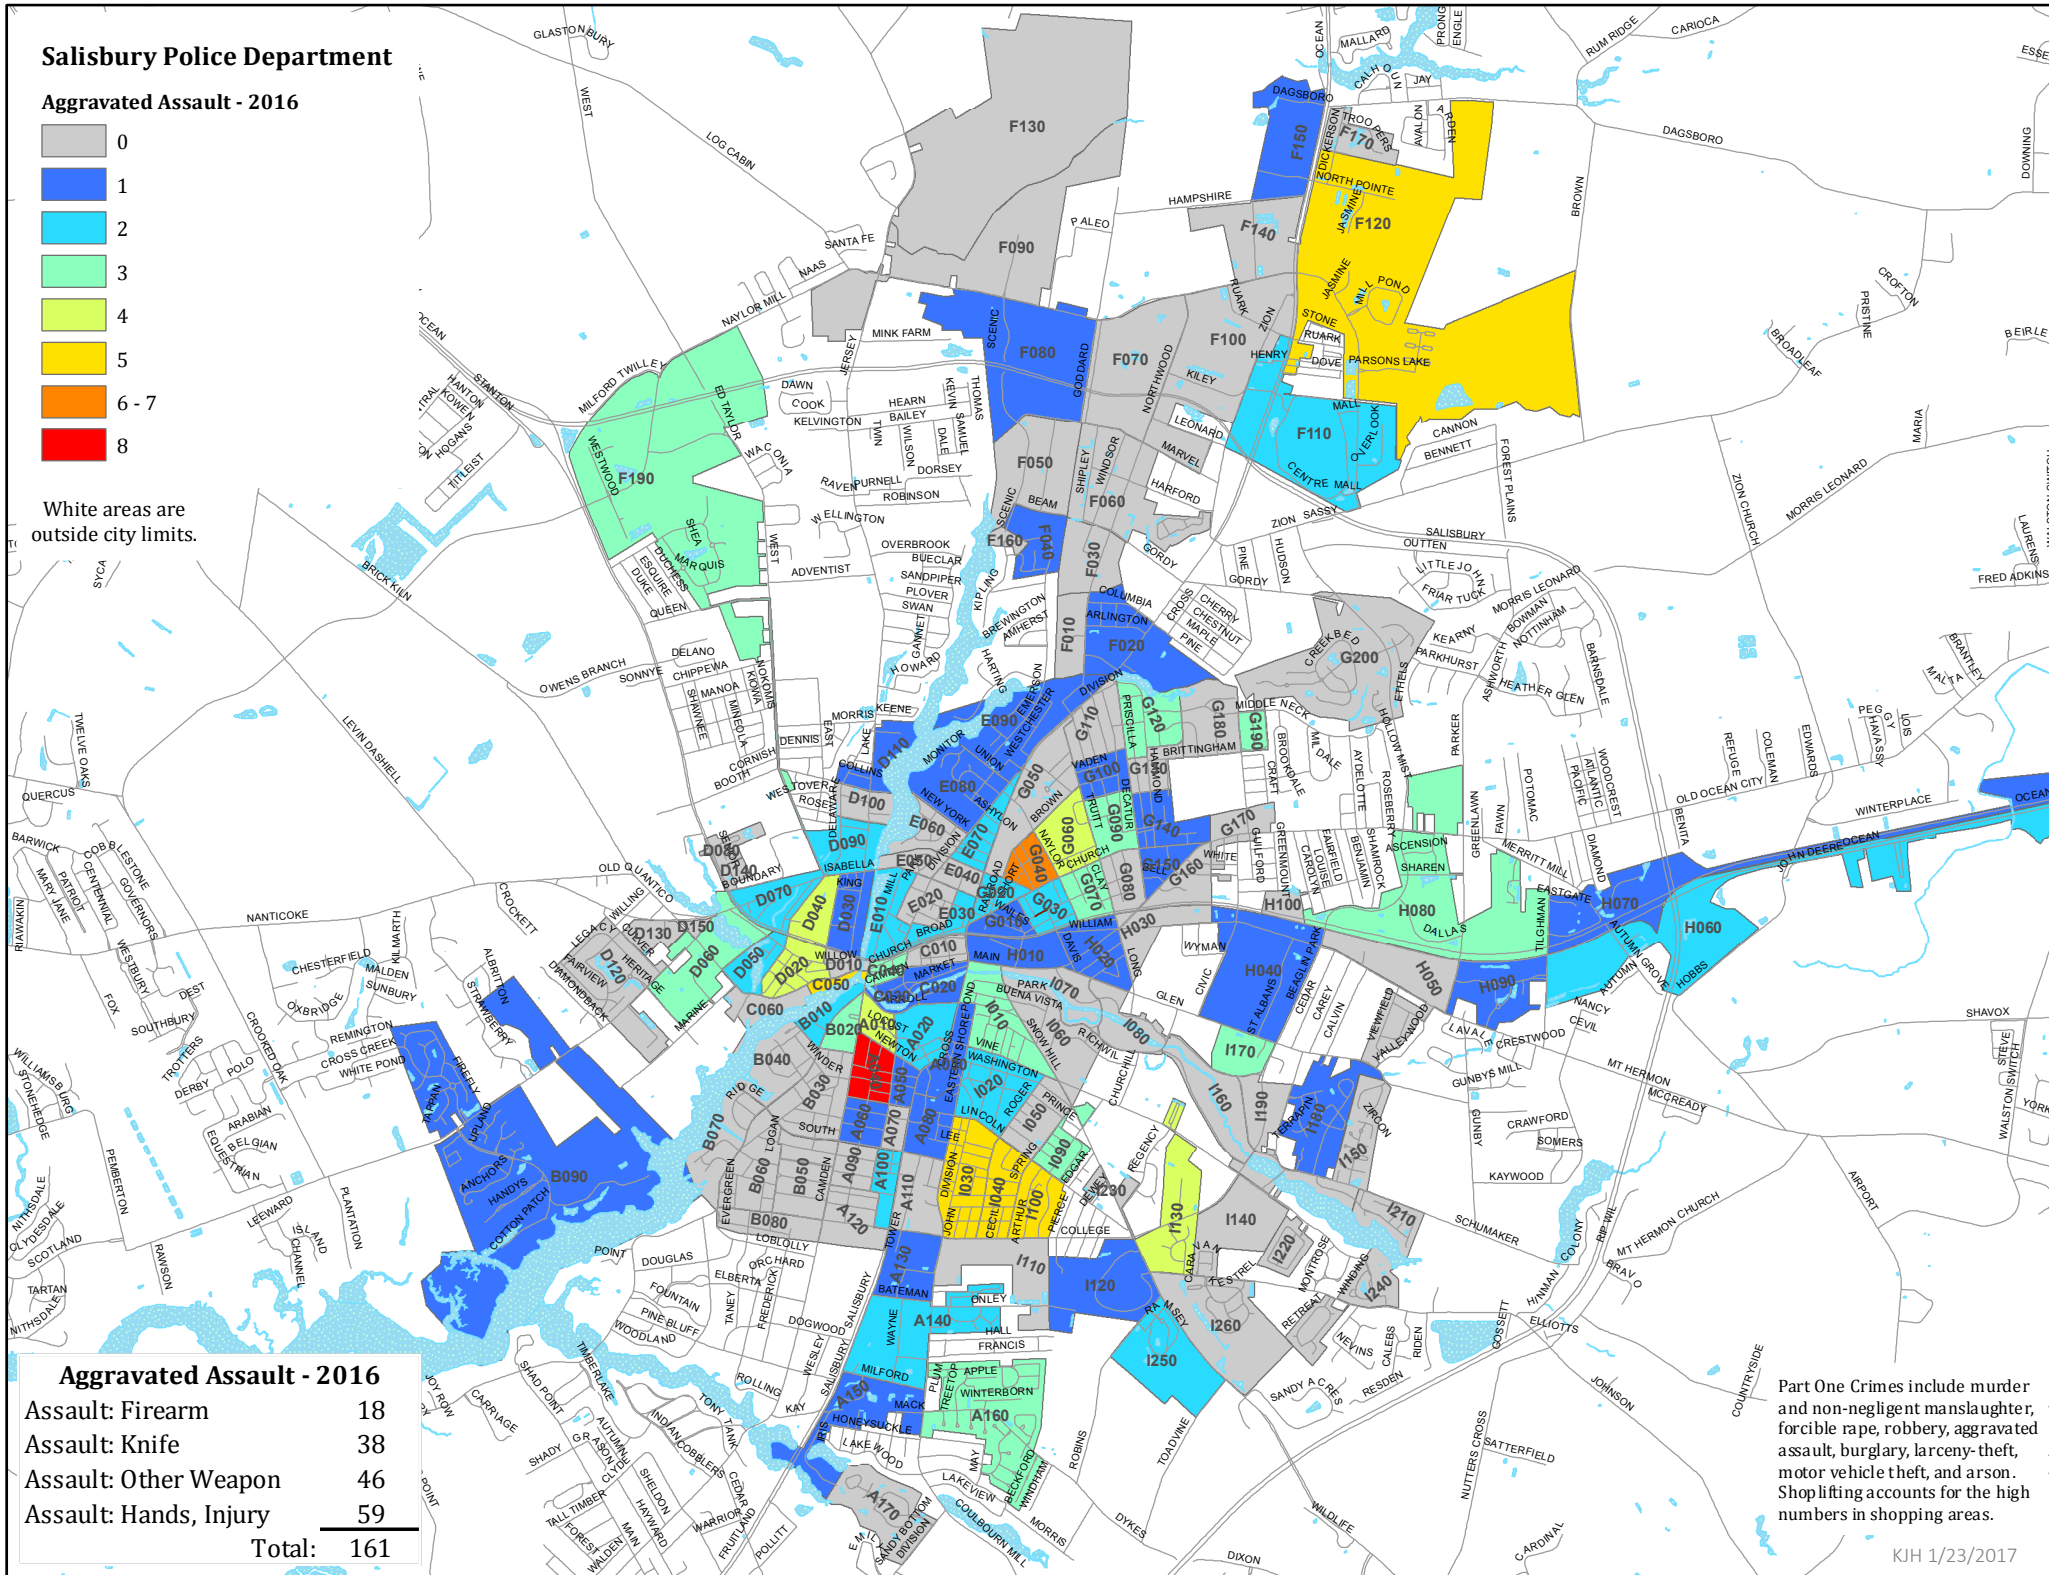

Salisbury Police Department

Aggravated Assault - 2016

White areas are outside city limits.

Aggravated Assault - 2016

Assault: Firearm	18
Assault: Knife	38
Assault: Other Weapon	46
Assault: Hands, Injury	59
Total:	161

Part One Crimes include murder and non-negligent manslaughter, forcible rape, robbery, aggravated assault, burglary, larceny-theft, motor vehicle theft, and arson. Shopping areas for the high numbers in shopping areas.