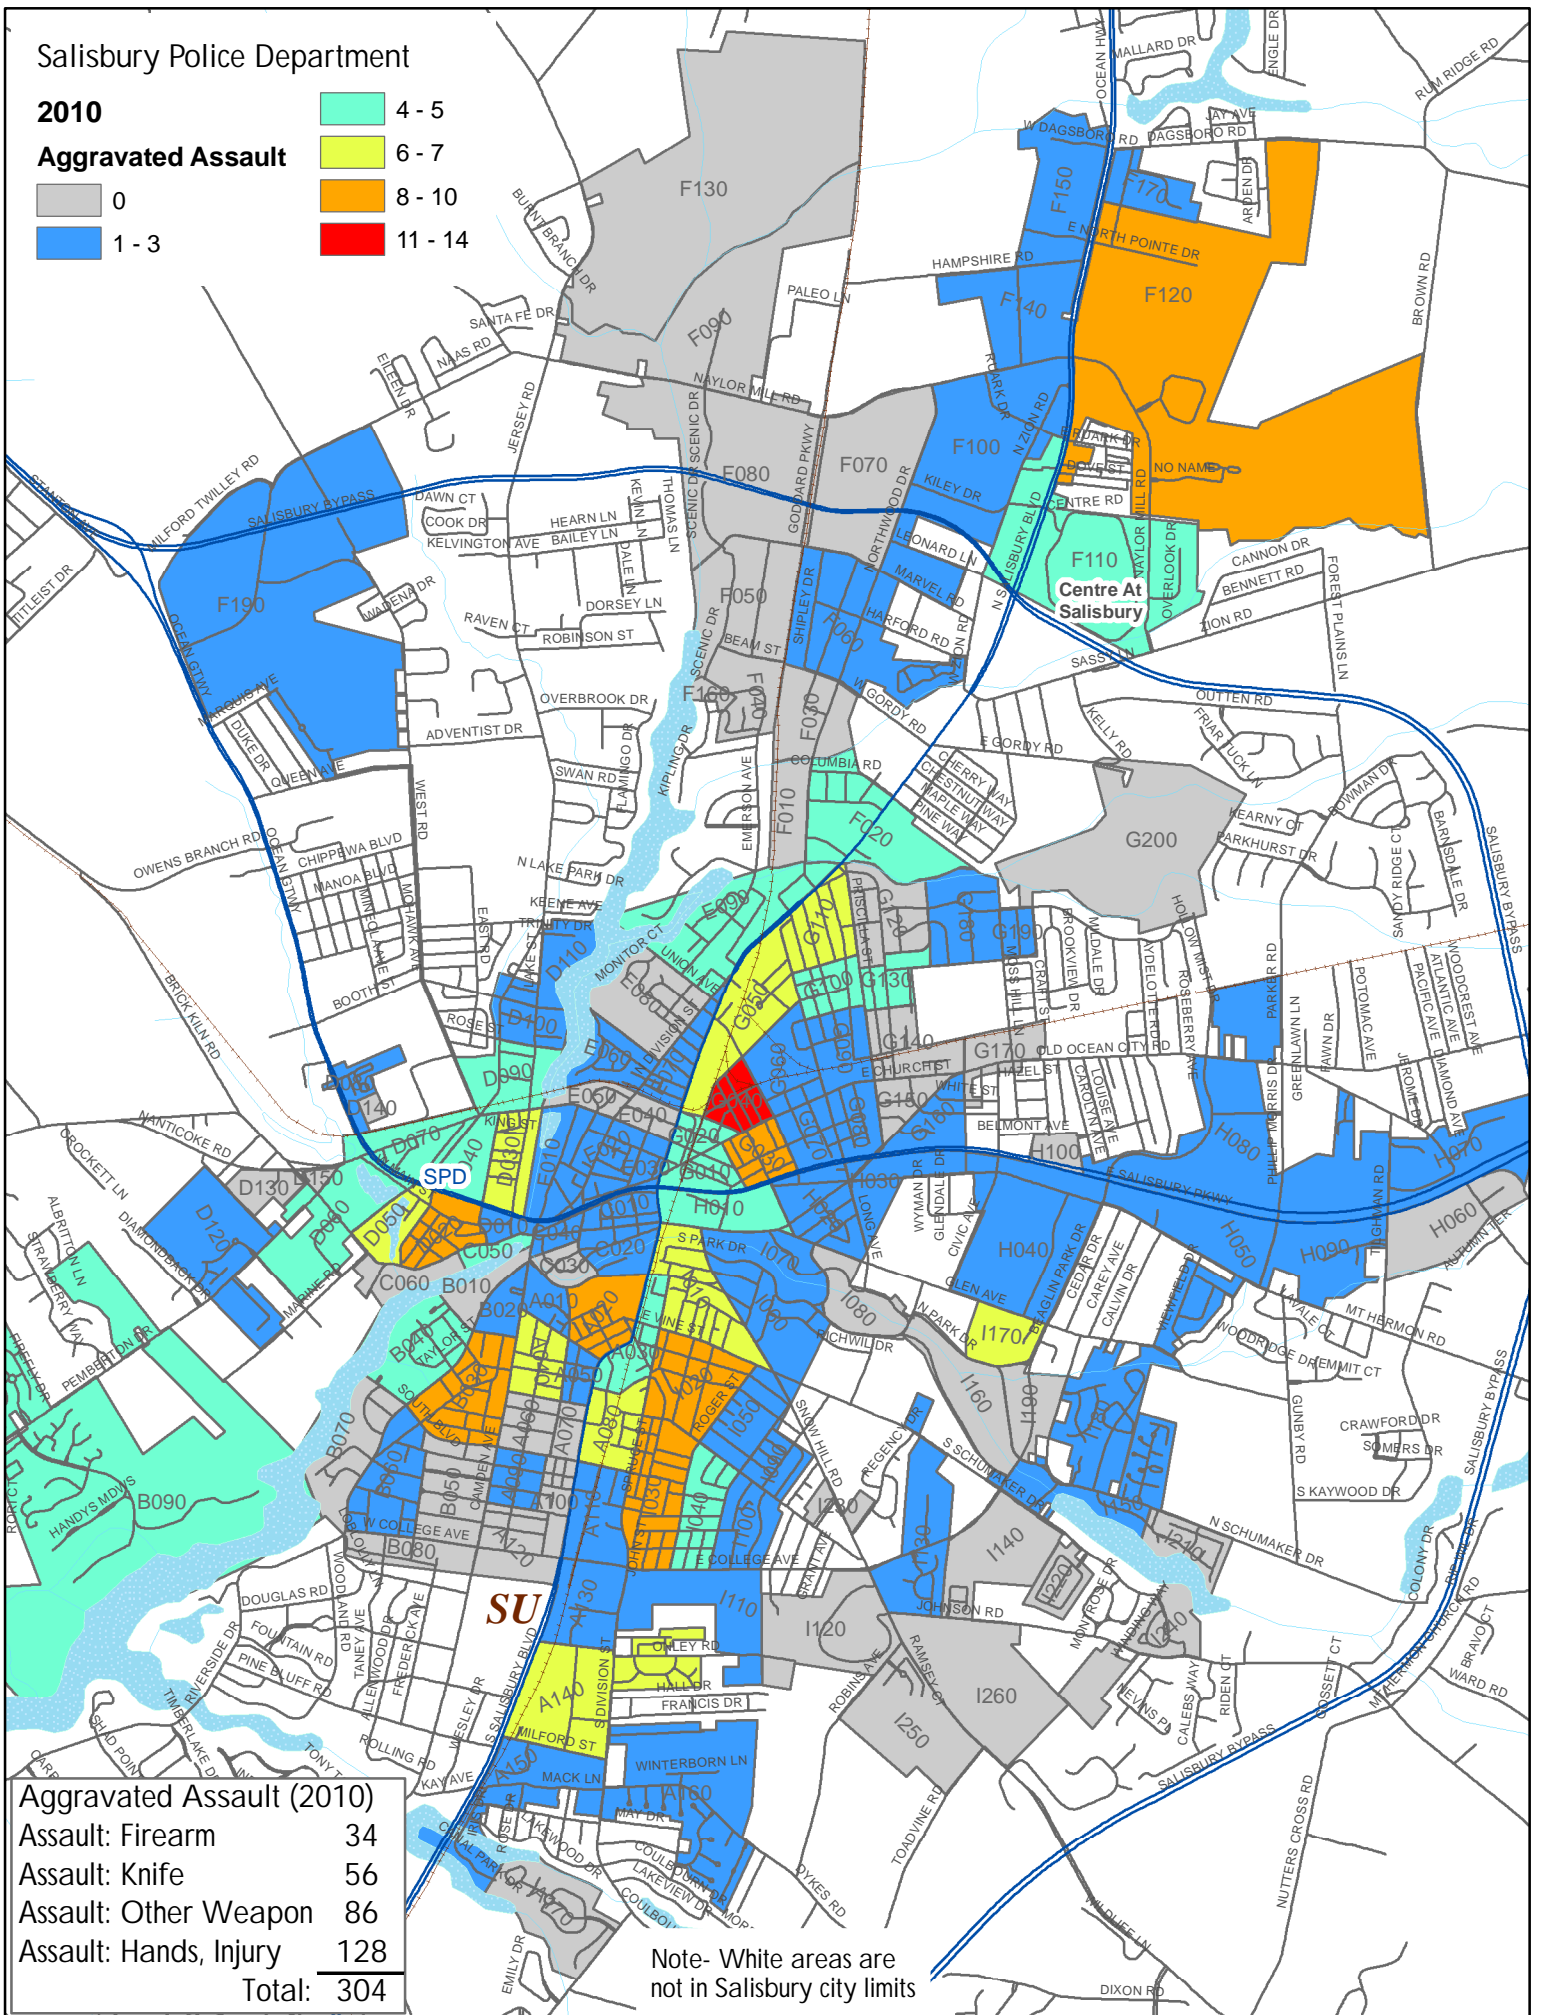

Salisbury Police Department

2010

Aggravated Assault

Aggravated Assault (2010)

Assault: Firearm	34
Assault: Knife	56
Assault: Other Weapon	86
Assault: Hands, Injury	128
Total:	304

Note- White areas are not in Salisbury city limits