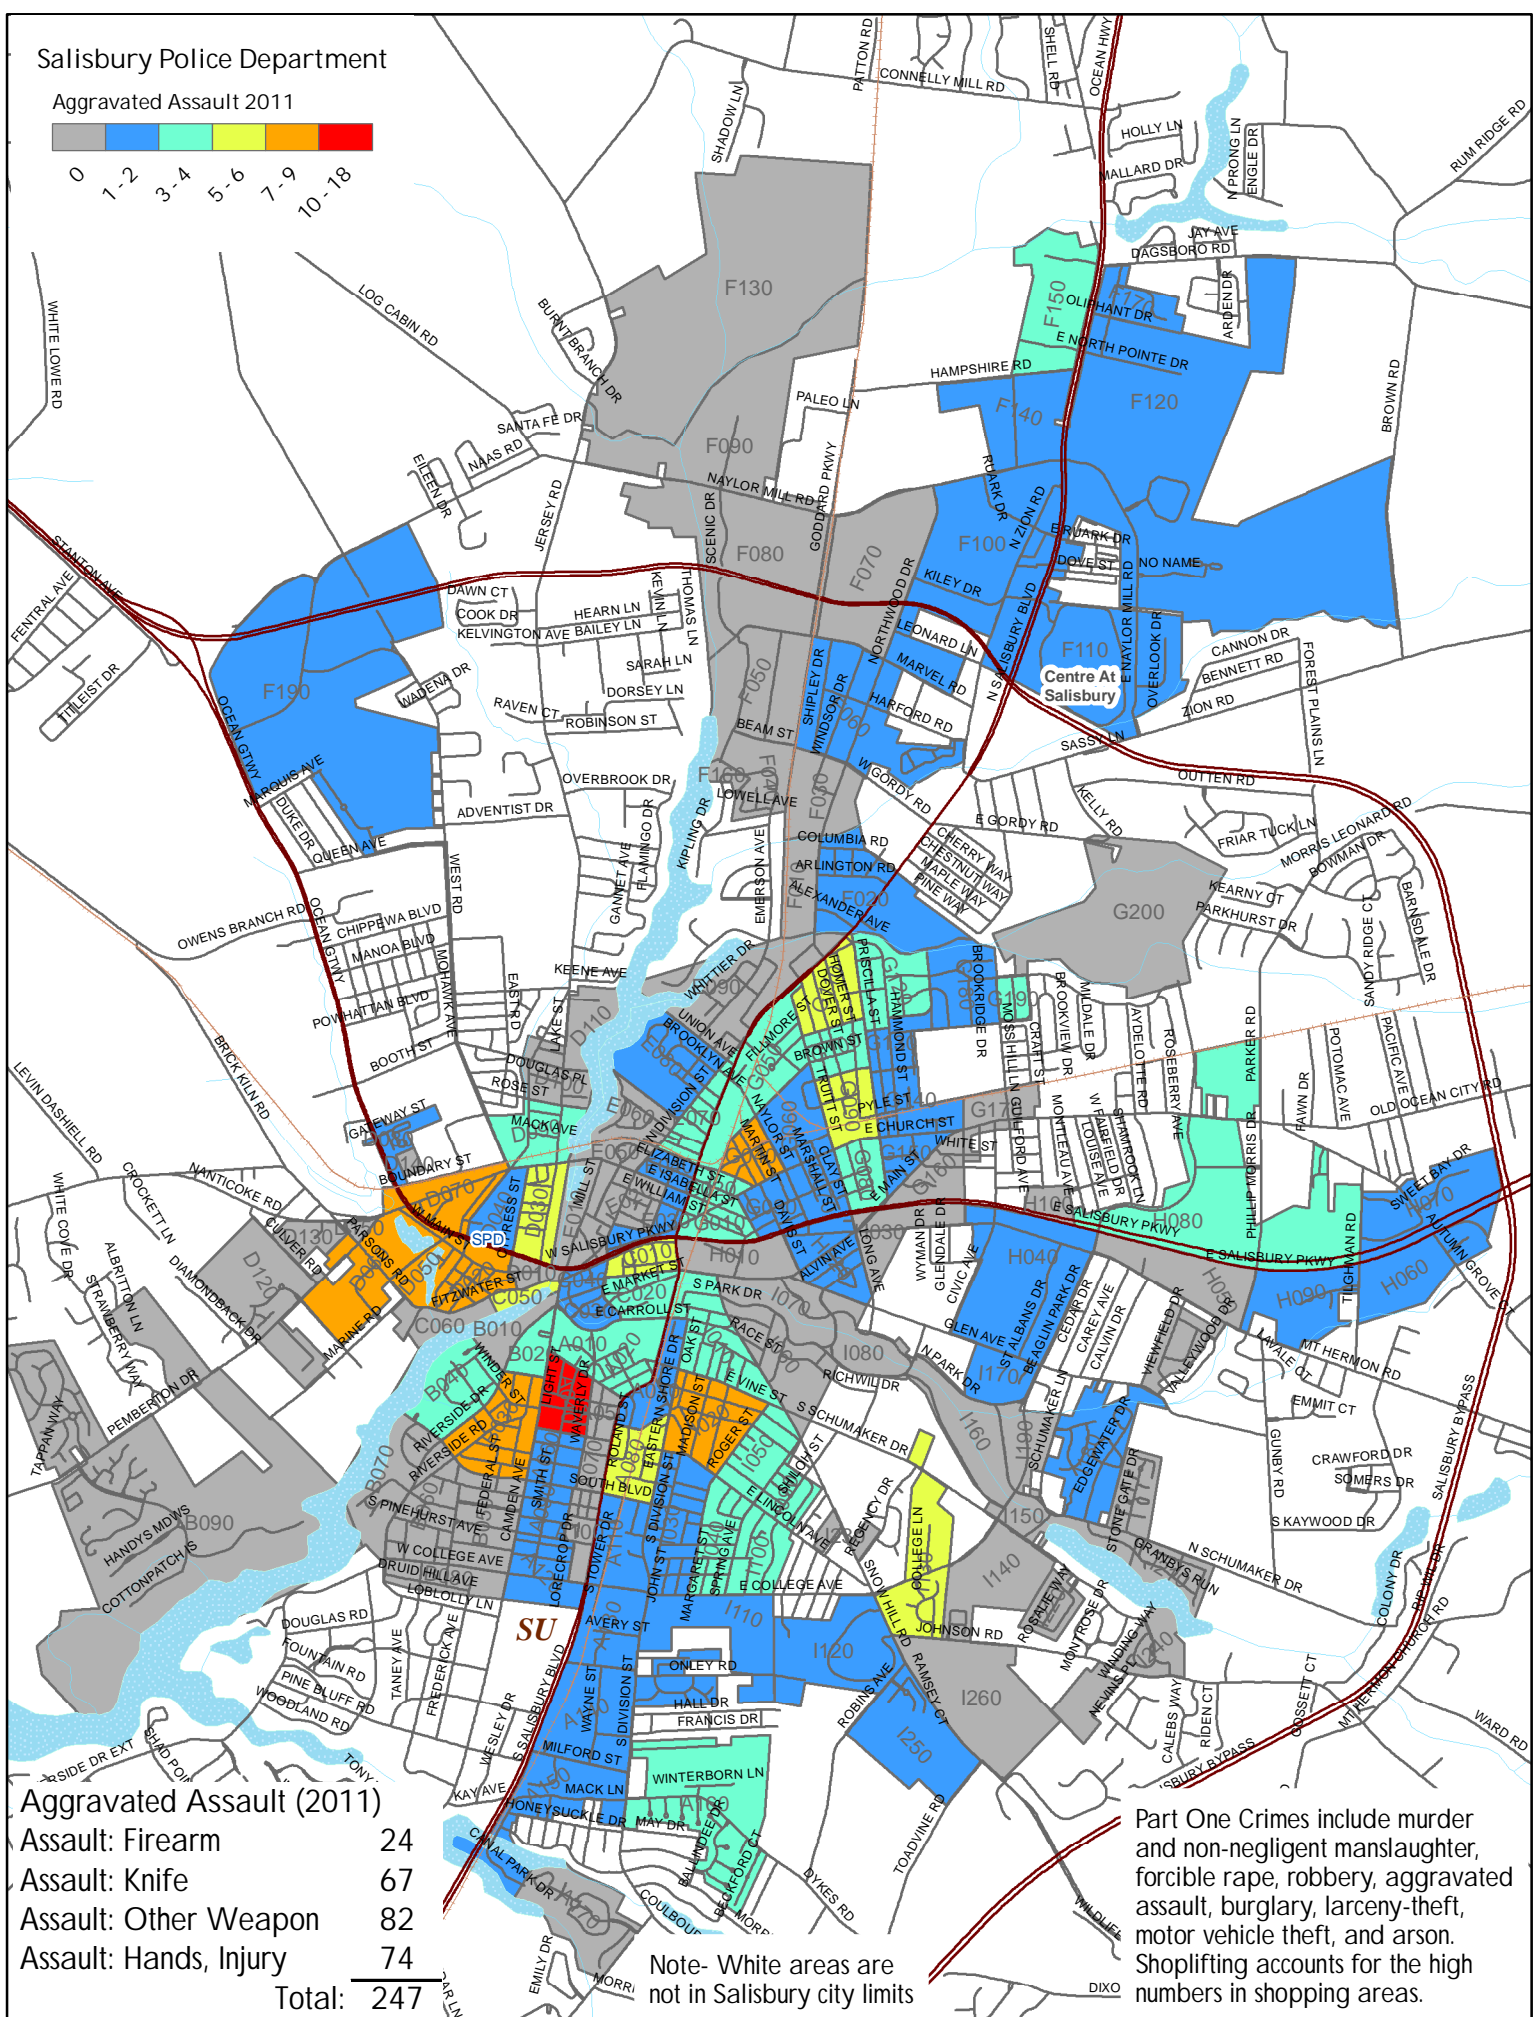

Salisbury Police Department

Aggravated Assault 2011

Aggravated Assault (2011)

Assault: Firearm	24
Assault: Knife	67
Assault: Other Weapon	82
Assault: Hands, Injury	74
Total:	247

Note- White areas are not in Salisbury city limits

Part One Crimes include murder and non-negligent manslaughter, forcible rape, robbery, aggravated assault, burglary, larceny-theft, motor vehicle theft, and arson. Shoplifting accounts for the high numbers in shopping areas.