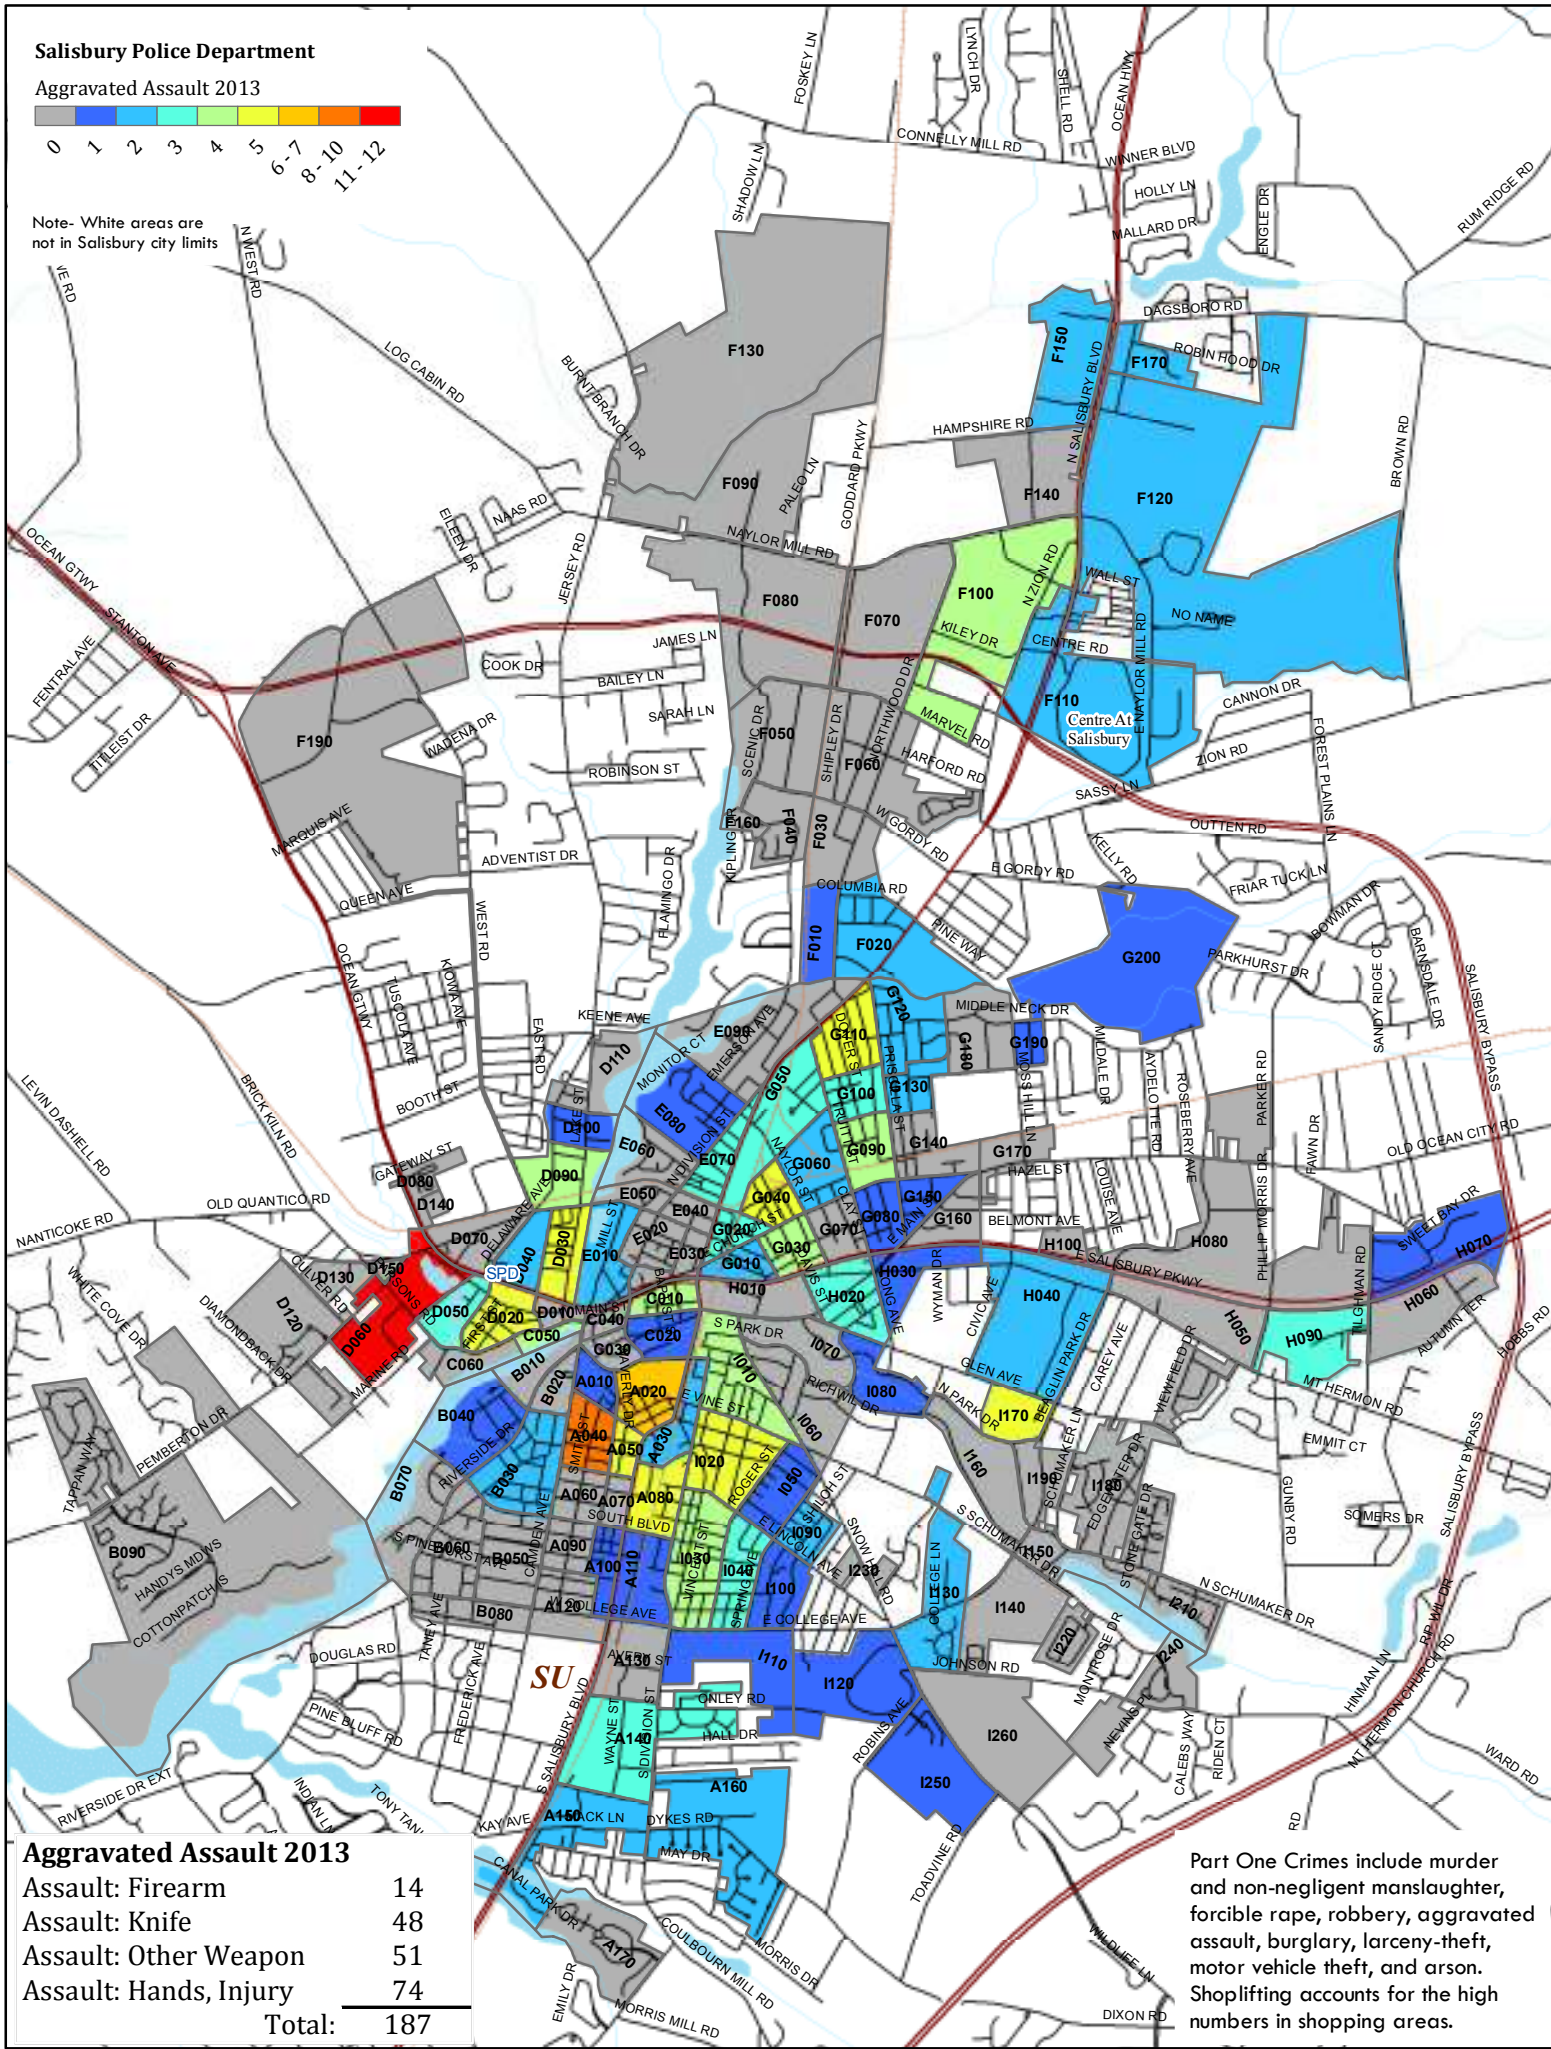

**Salisbury Police Department**

**Aggravated Assault 2013**

Note- White areas are not in Salisbury city limits

**Aggravated Assault 2013**

Assault: Firearm	14
Assault: Knife	48
Assault: Other Weapon	51
Assault: Hands, Injury	74
<b>Total:</b>	<b>187</b>

Part One Crimes include murder and non-negligent manslaughter, forcible rape, robbery, aggravated assault, burglary, larceny-theft, motor vehicle theft, and arson. Shoplifting accounts for the high numbers in shopping areas.