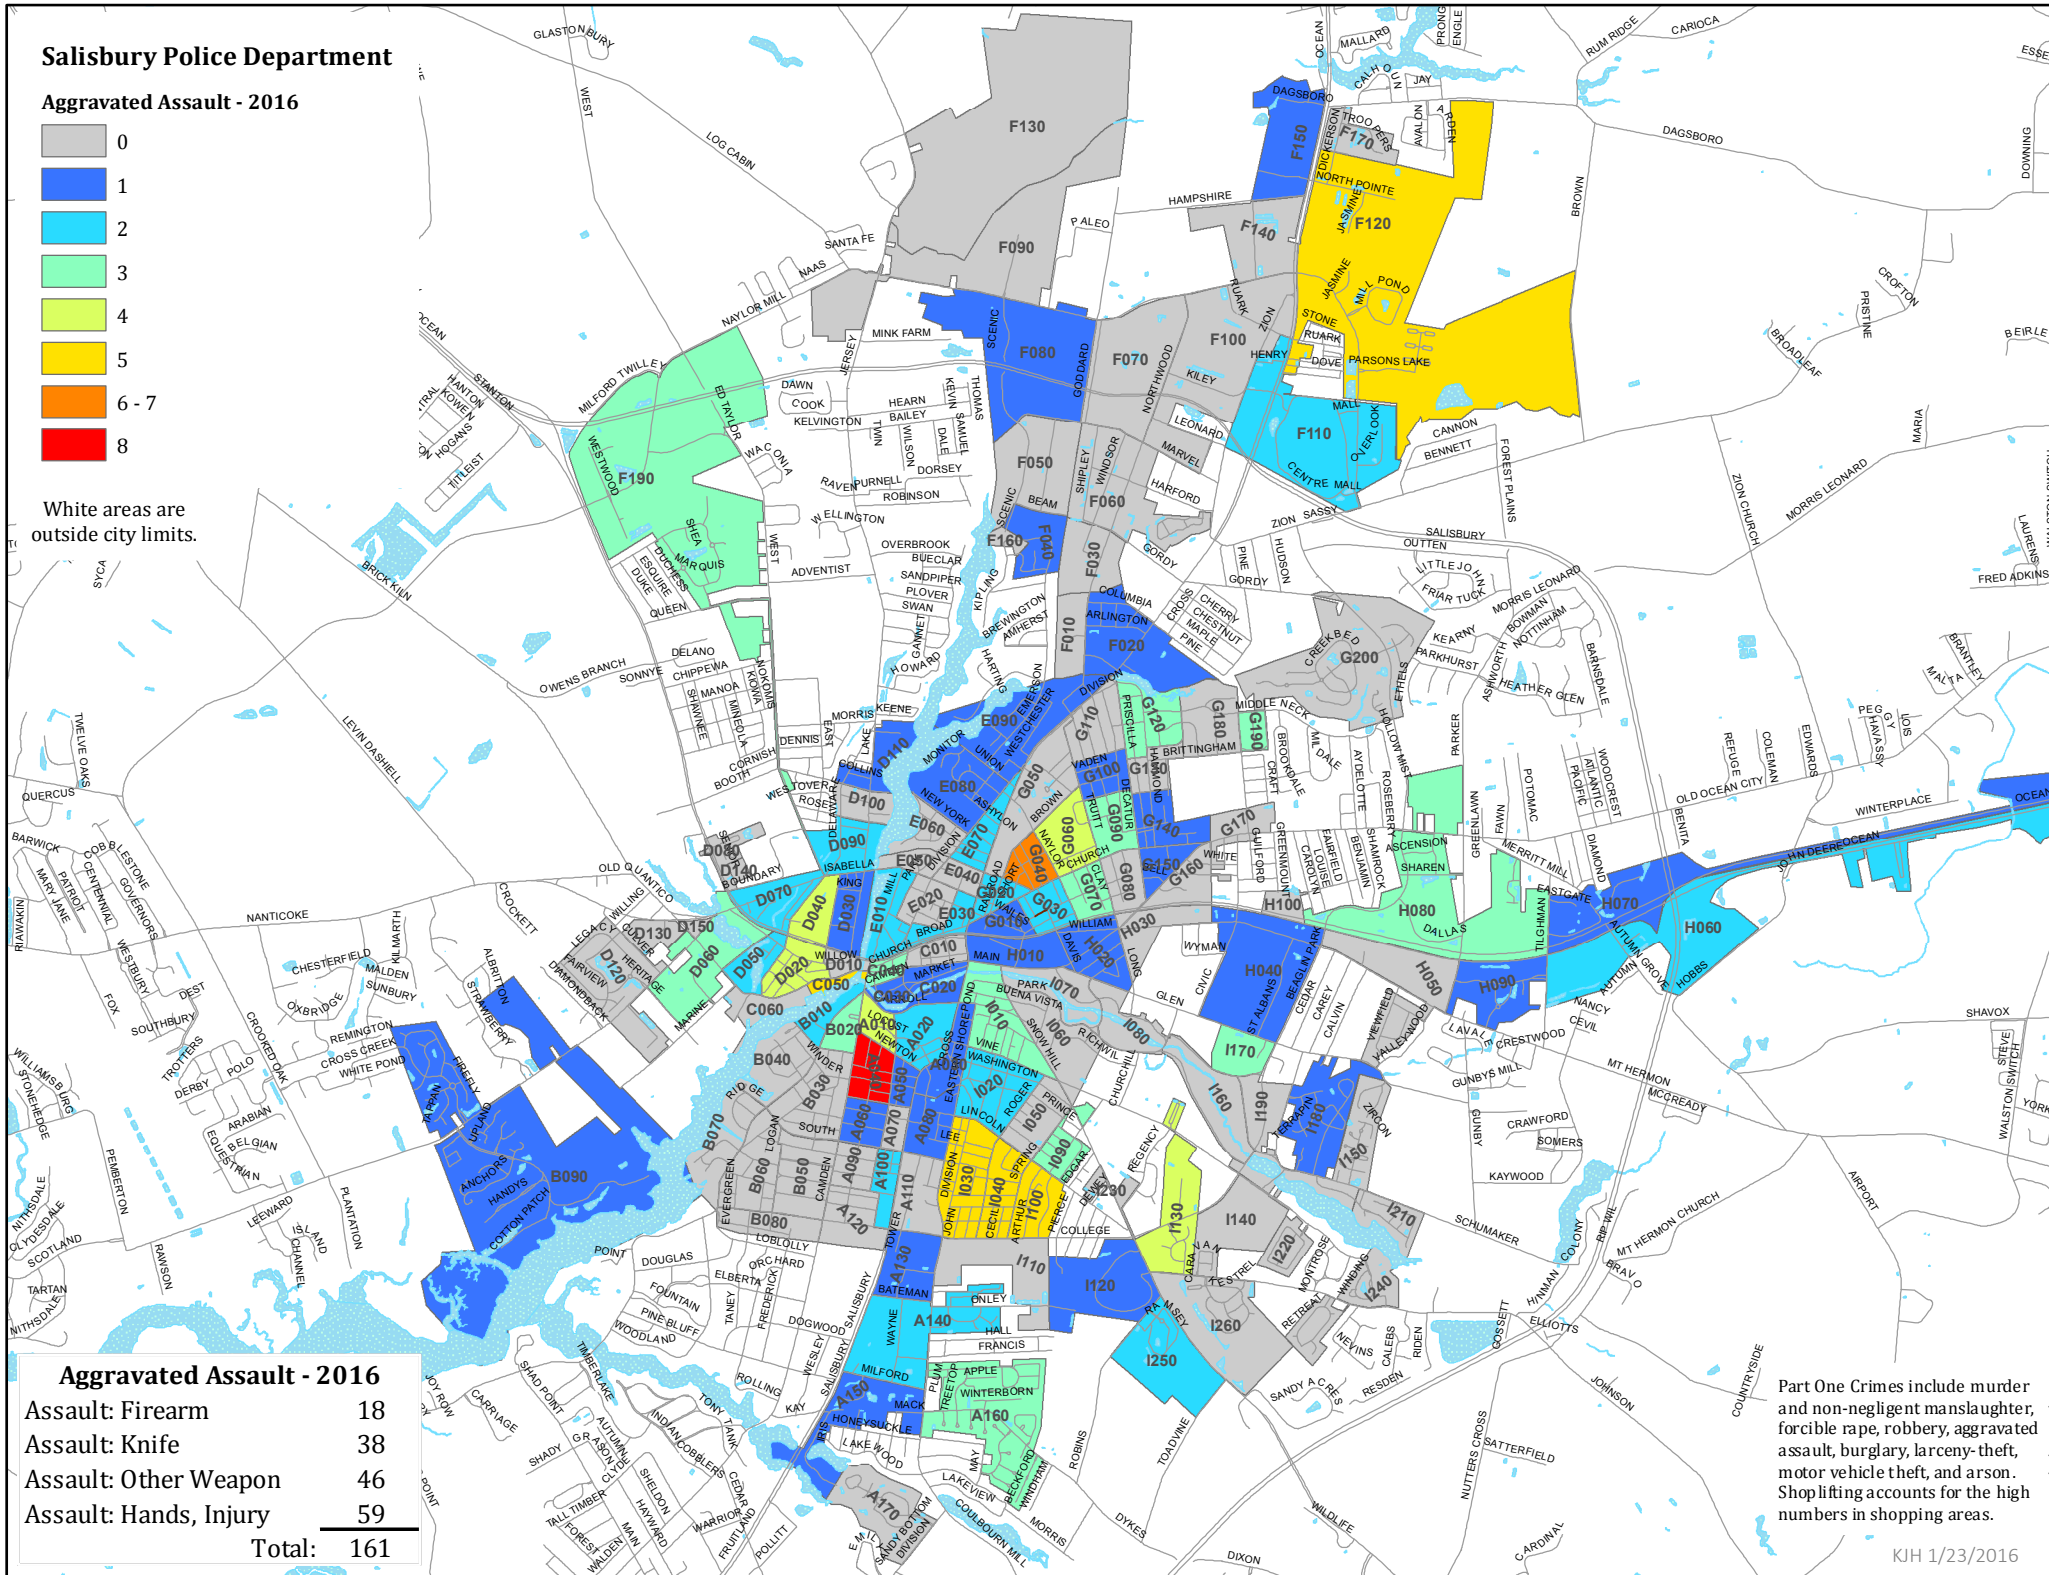

Salisbury Police Department

Aggravated Assault - 2016

White areas are outside city limits.

Aggravated Assault - 2016

Assault: Firearm	18
Assault: Knife	38
Assault: Other Weapon	46
Assault: Hands, Injury	59
Total:	161

Part One Crimes include murder and non-negligent manslaughter, forcible rape, robbery, aggravated assault, burglary, larceny-theft, motor vehicle theft, and arson. Shopping areas for the high numbers in shopping areas.