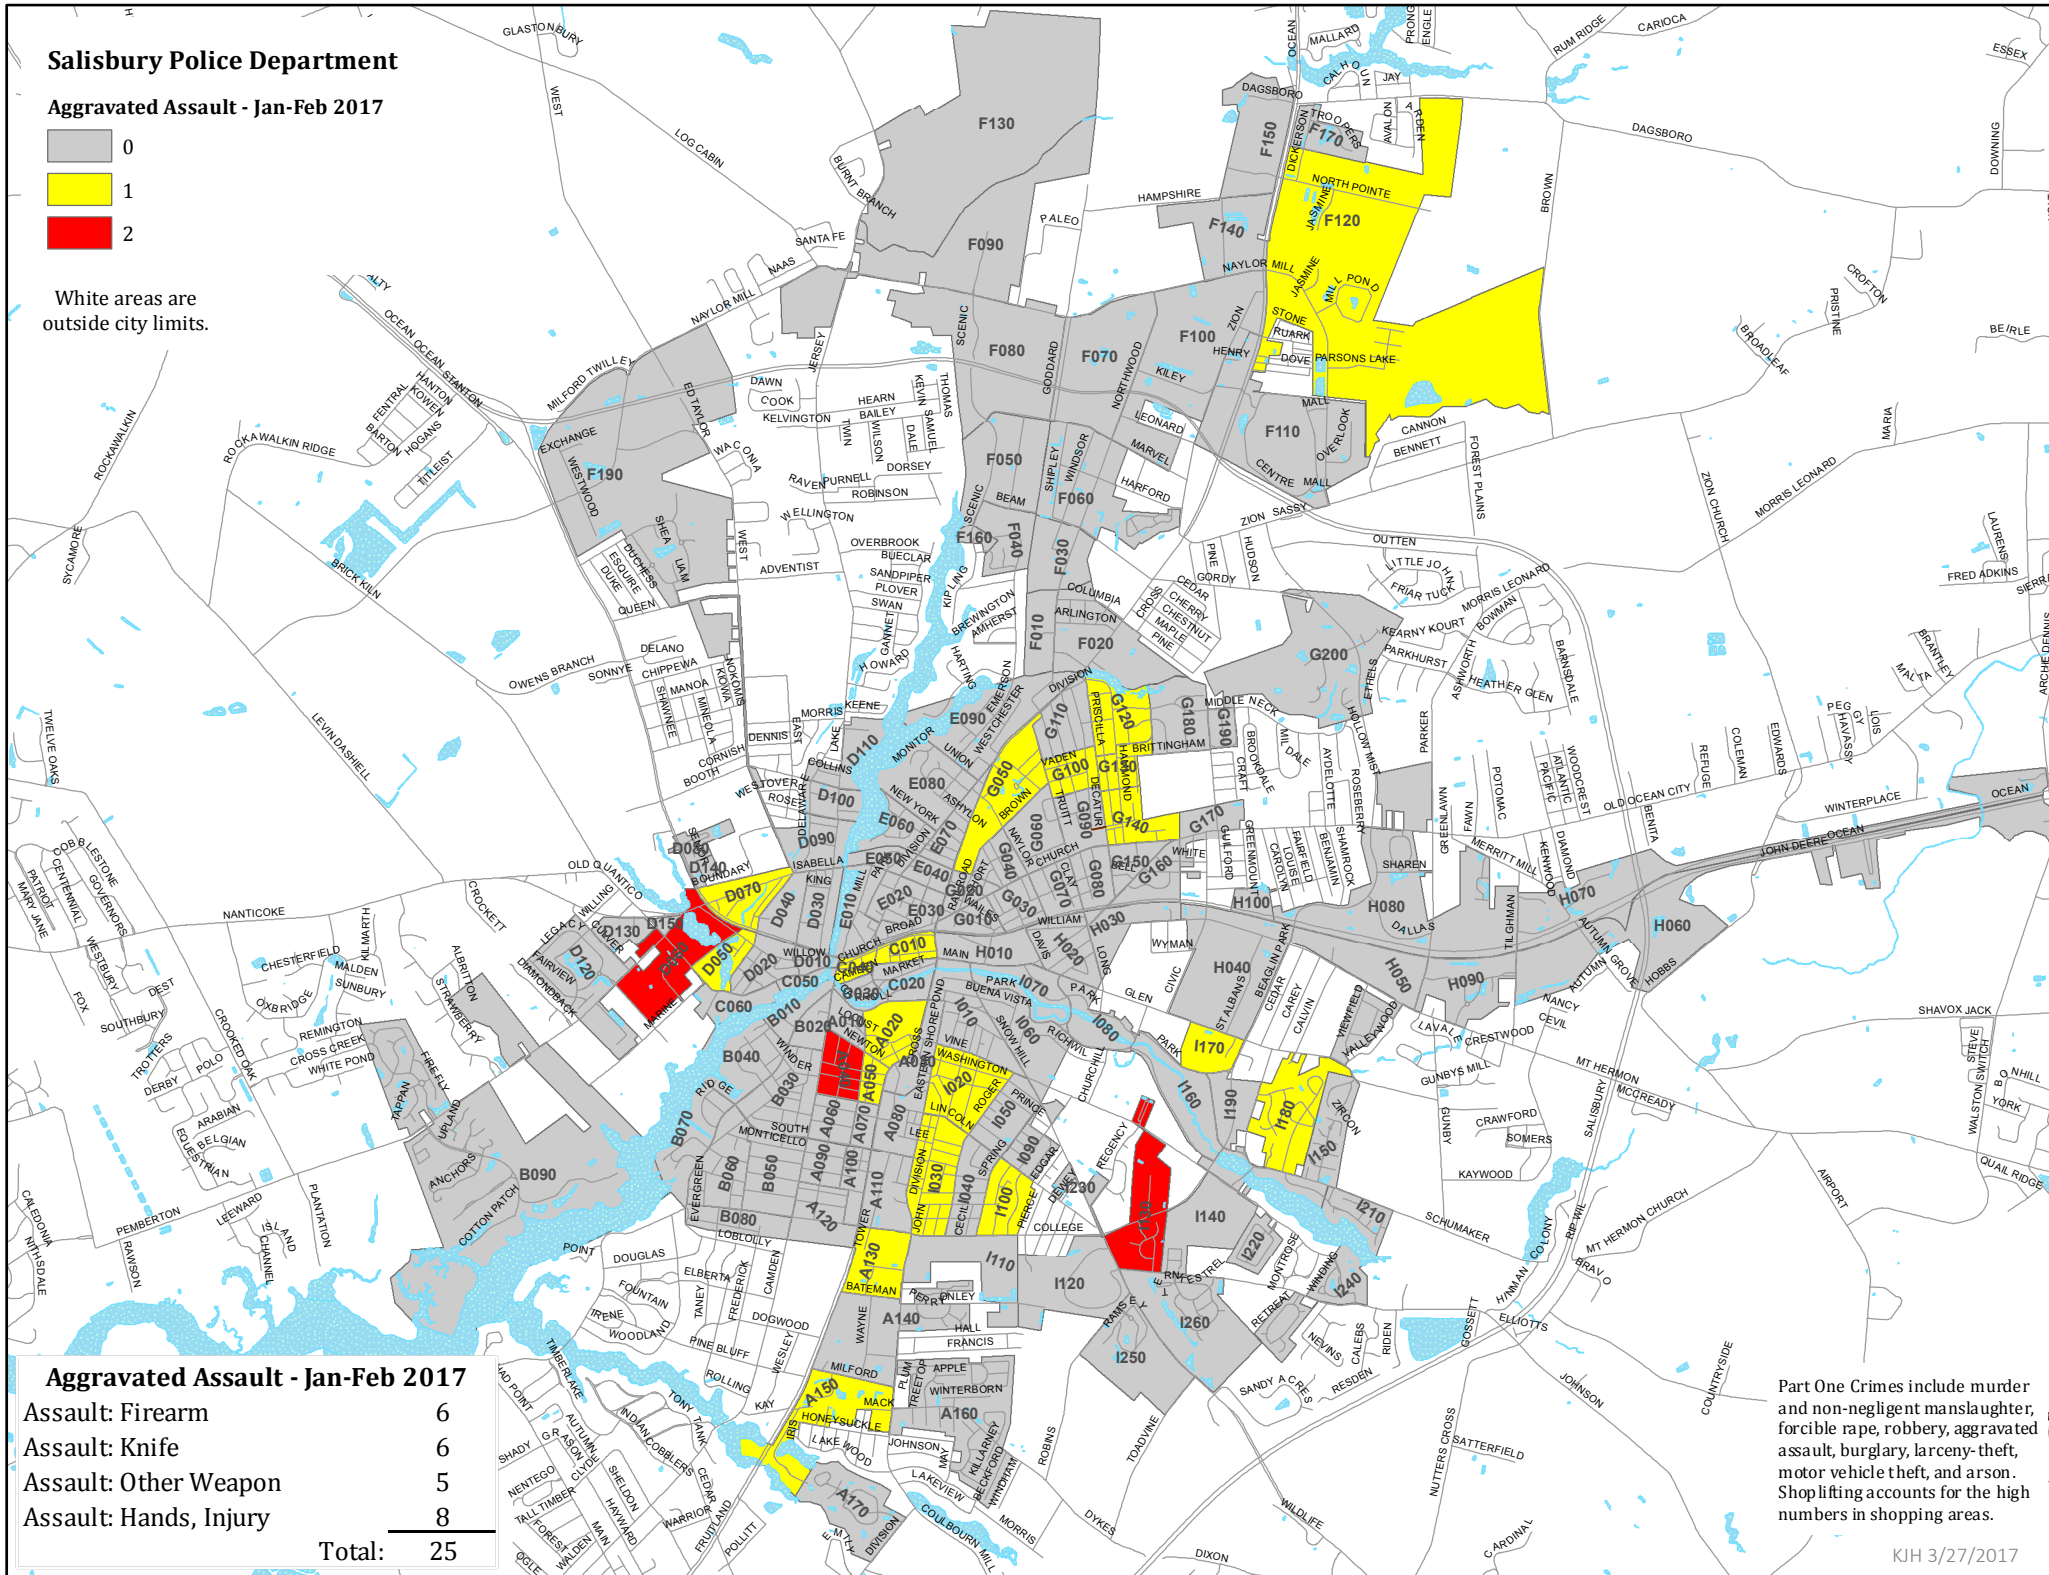

Salisbury Police Department

Aggravated Assault - Jan-Feb 2017

White areas are outside city limits.

Aggravated Assault - Jan-Feb 2017

Assault: Firearm	6
Assault: Knife	6
Assault: Other Weapon	5
Assault: Hands, Injury	8
Total:	25

Part One Crimes include murder and non-negligent manslaughter, forcible rape, robbery, aggravated assault, burglary, larceny-theft, motor vehicle theft, and arson. Shopping areas for the high numbers in shopping areas.