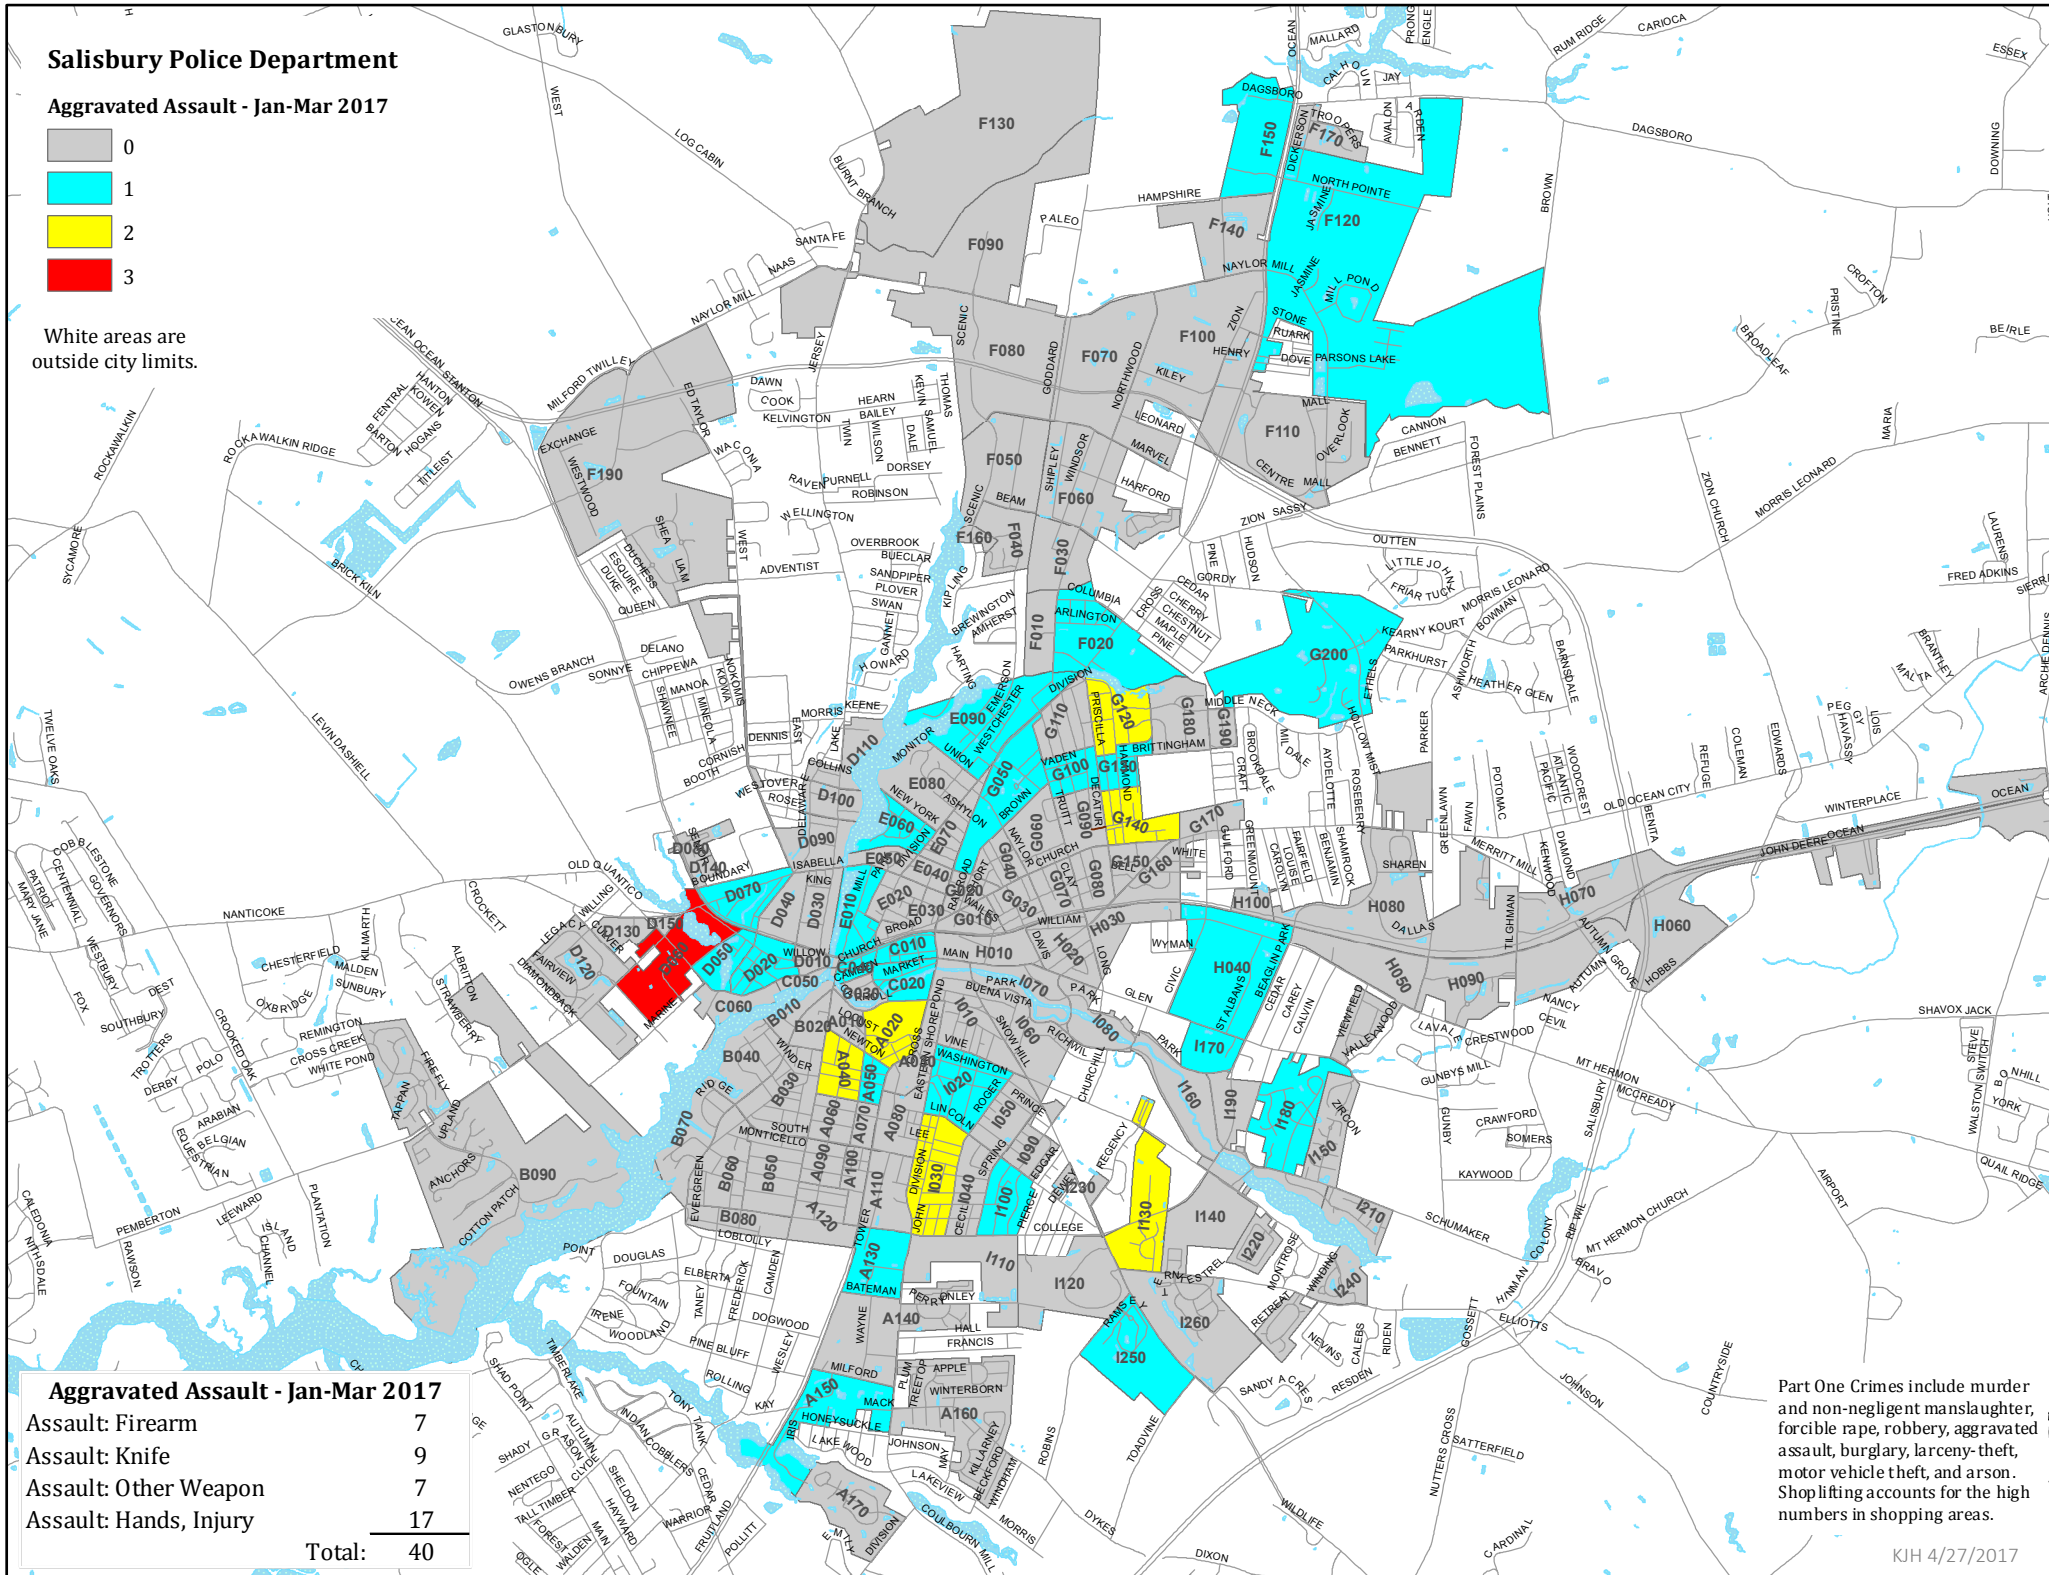

Salisbury Police Department

Aggravated Assault - Jan-Mar 2017

White areas are outside city limits.

Aggravated Assault - Jan-Mar 2017

Assault: Firearm	7
Assault: Knife	9
Assault: Other Weapon	7
Assault: Hands, Injury	17
Total:	40

Part One Crimes include murder and non-negligent manslaughter, forcible rape, robbery, aggravated assault, burglary, larceny-theft, motor vehicle theft, and arson. Shoplifting accounts for the high numbers in shopping areas.