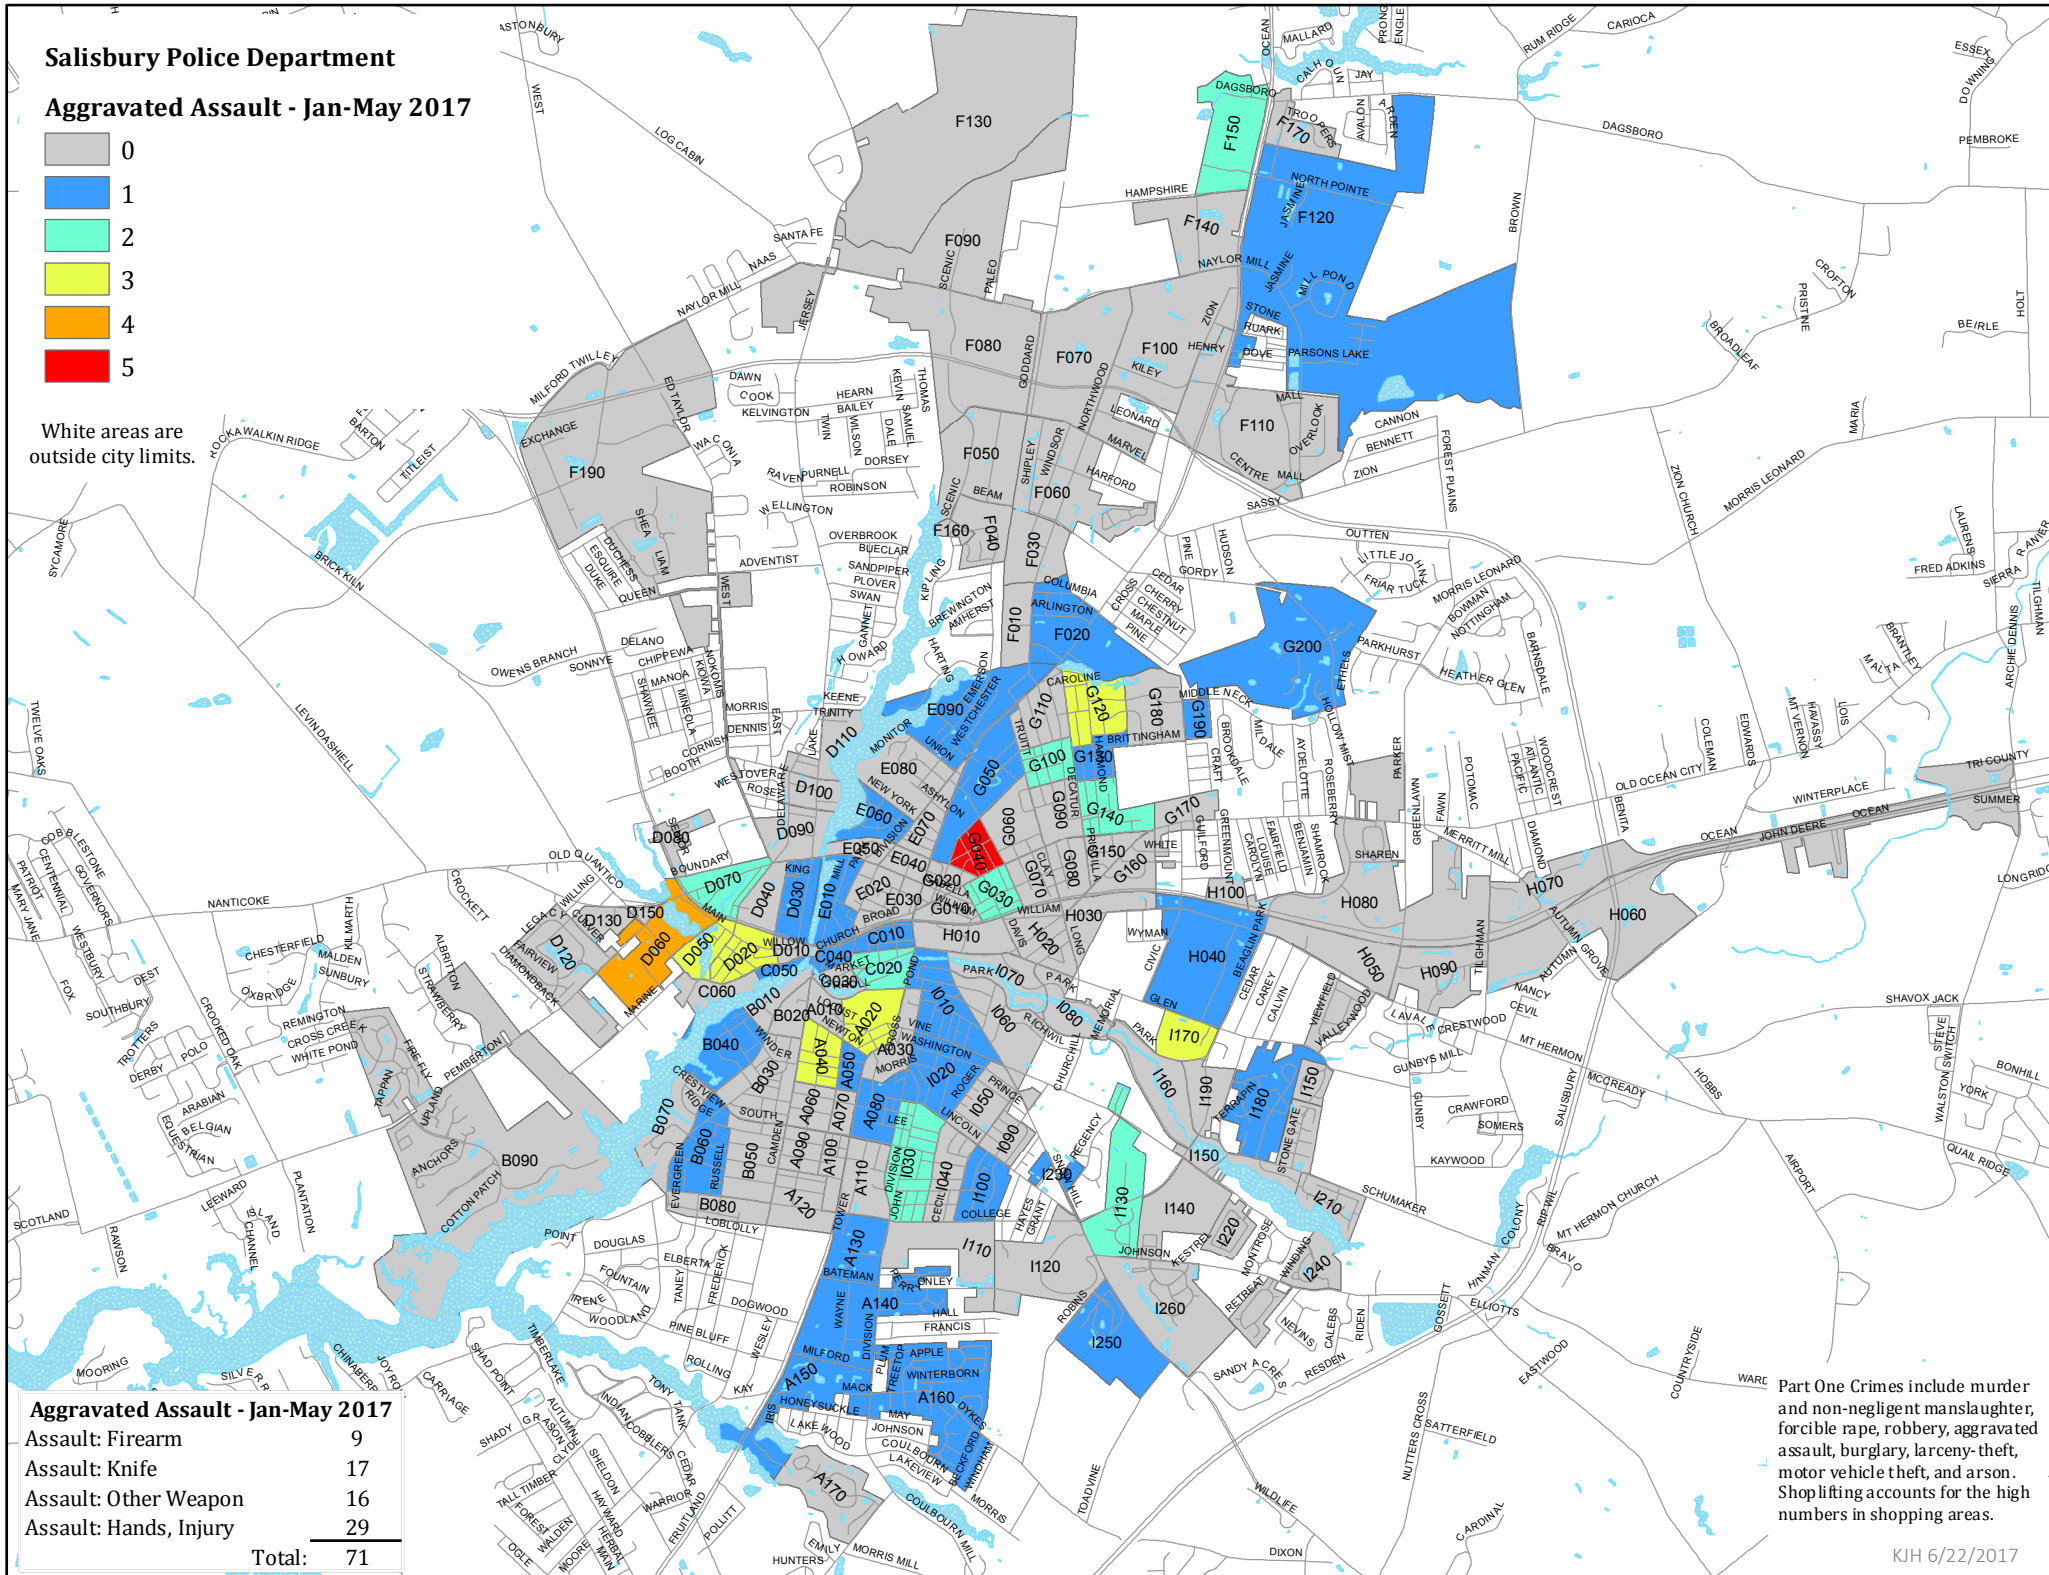

Salisbury Police Department

Aggravated Assault - Jan-May 2017

White areas are outside city limits.

Aggravated Assault - Jan-May 2017

Assault: Firearm	9
Assault: Knife	17
Assault: Other Weapon	16
Assault: Hands, Injury	29
Total:	71

Part One Crimes include murder and non-negligent manslaughter, forcible rape, robbery, aggravated assault, burglary, larceny-theft, motor vehicle theft, and arson. Shoplifting accounts for the high numbers in shopping areas.