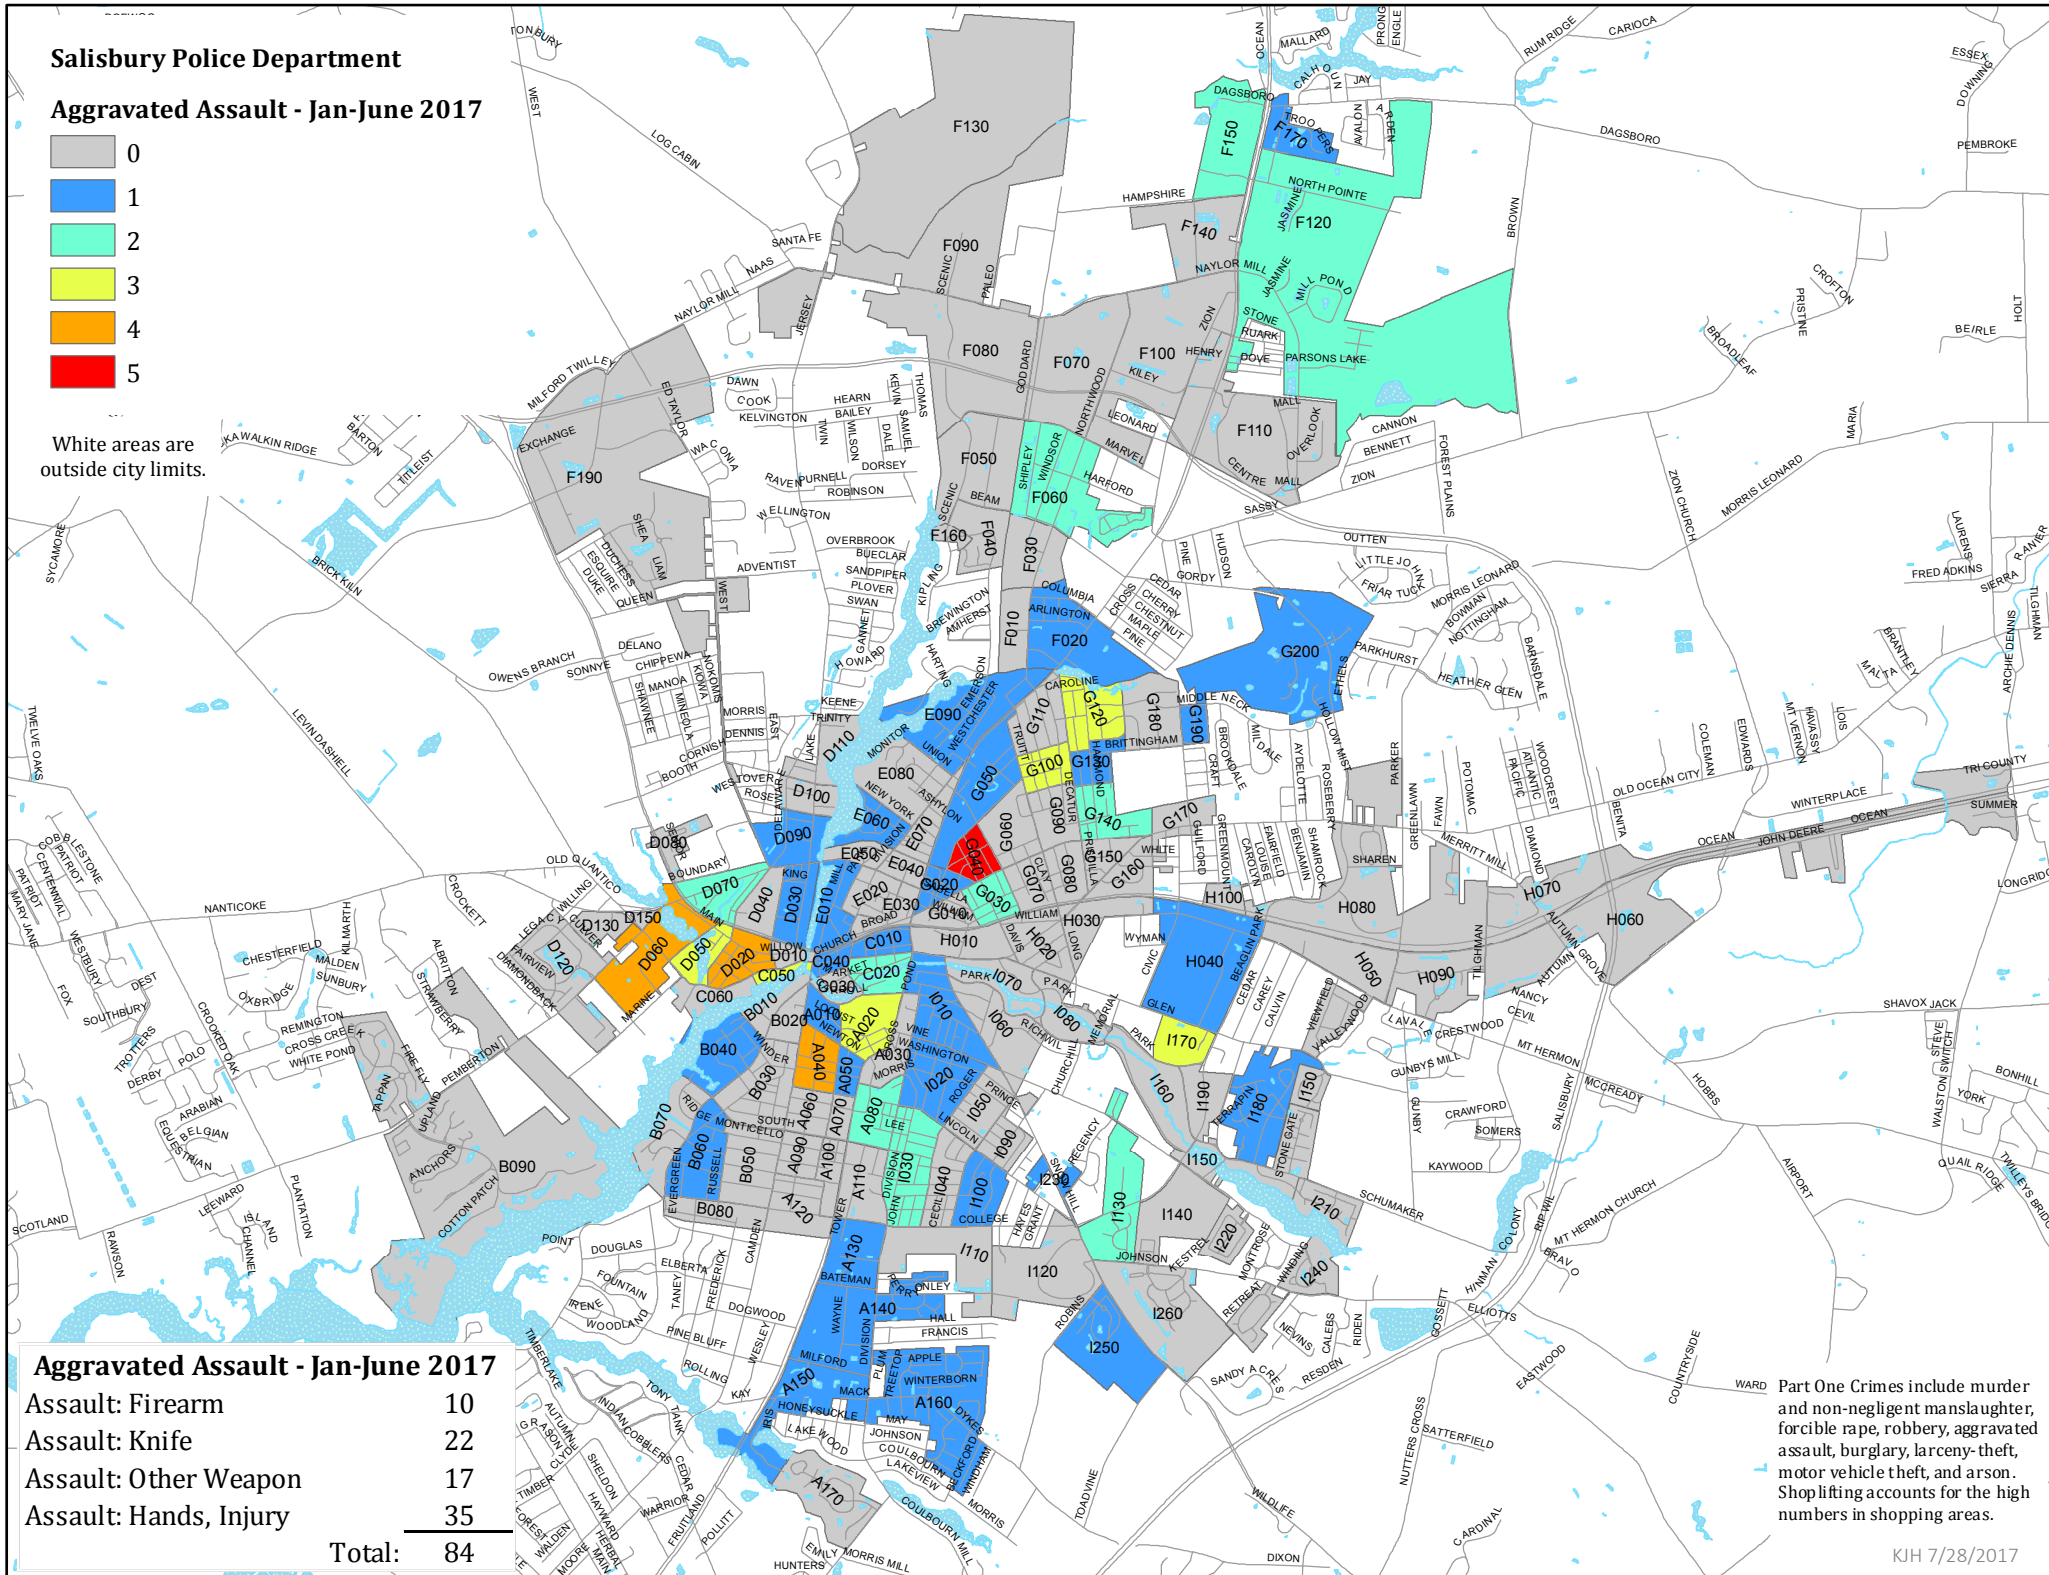

Salisbury Police Department

Aggravated Assault - Jan-June 2017

White areas are outside city limits.

Aggravated Assault - Jan-June 2017

Assault: Firearm	10
Assault: Knife	22
Assault: Other Weapon	17
Assault: Hands, Injury	35
Total:	84

Part One Crimes include murder and non-negligent manslaughter, forcible rape, robbery, aggravated assault, burglary, larceny-theft, motor vehicle theft, and arson. Shoplifting accounts for the high numbers in shopping areas.