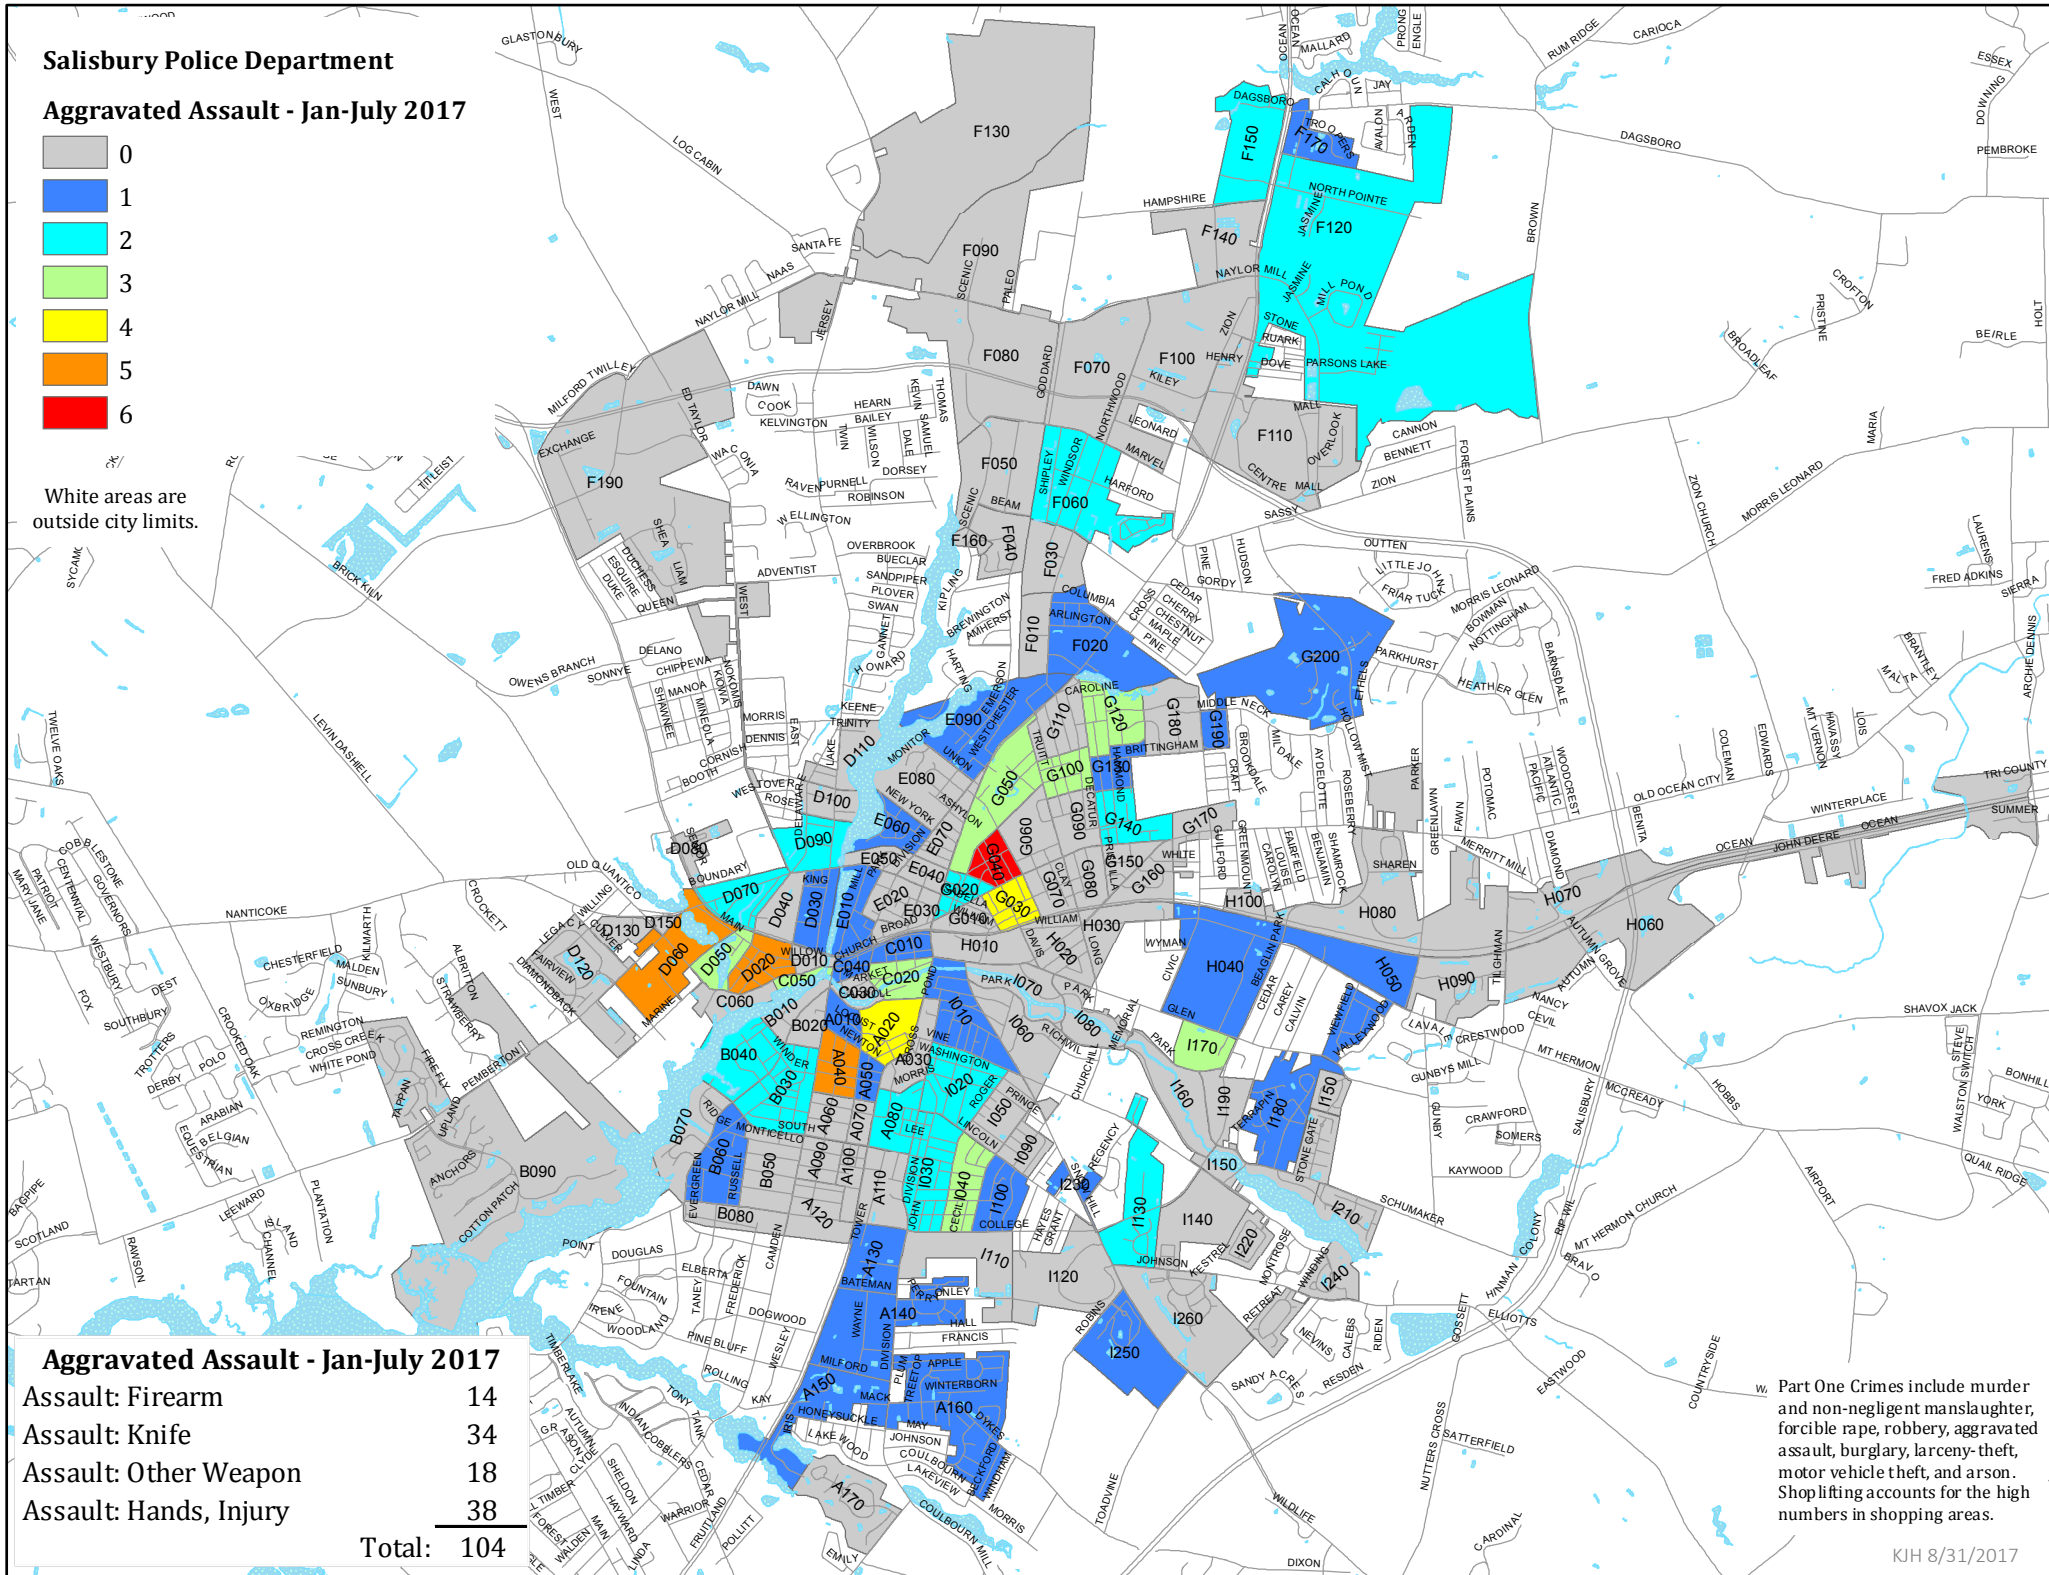

Salisbury Police Department

Aggravated Assault - Jan-July 2017

White areas are outside city limits.

Aggravated Assault - Jan-July 2017

Assault: Firearm	14
Assault: Knife	34
Assault: Other Weapon	18
Assault: Hands, Injury	38
Total:	104

w. Part One Crimes include murder and non-negligent manslaughter, forcible rape, robbery, aggravated assault, burglary, larceny-theft, motor vehicle theft, and arson. Shoplifting accounts for the high numbers in shopping areas.