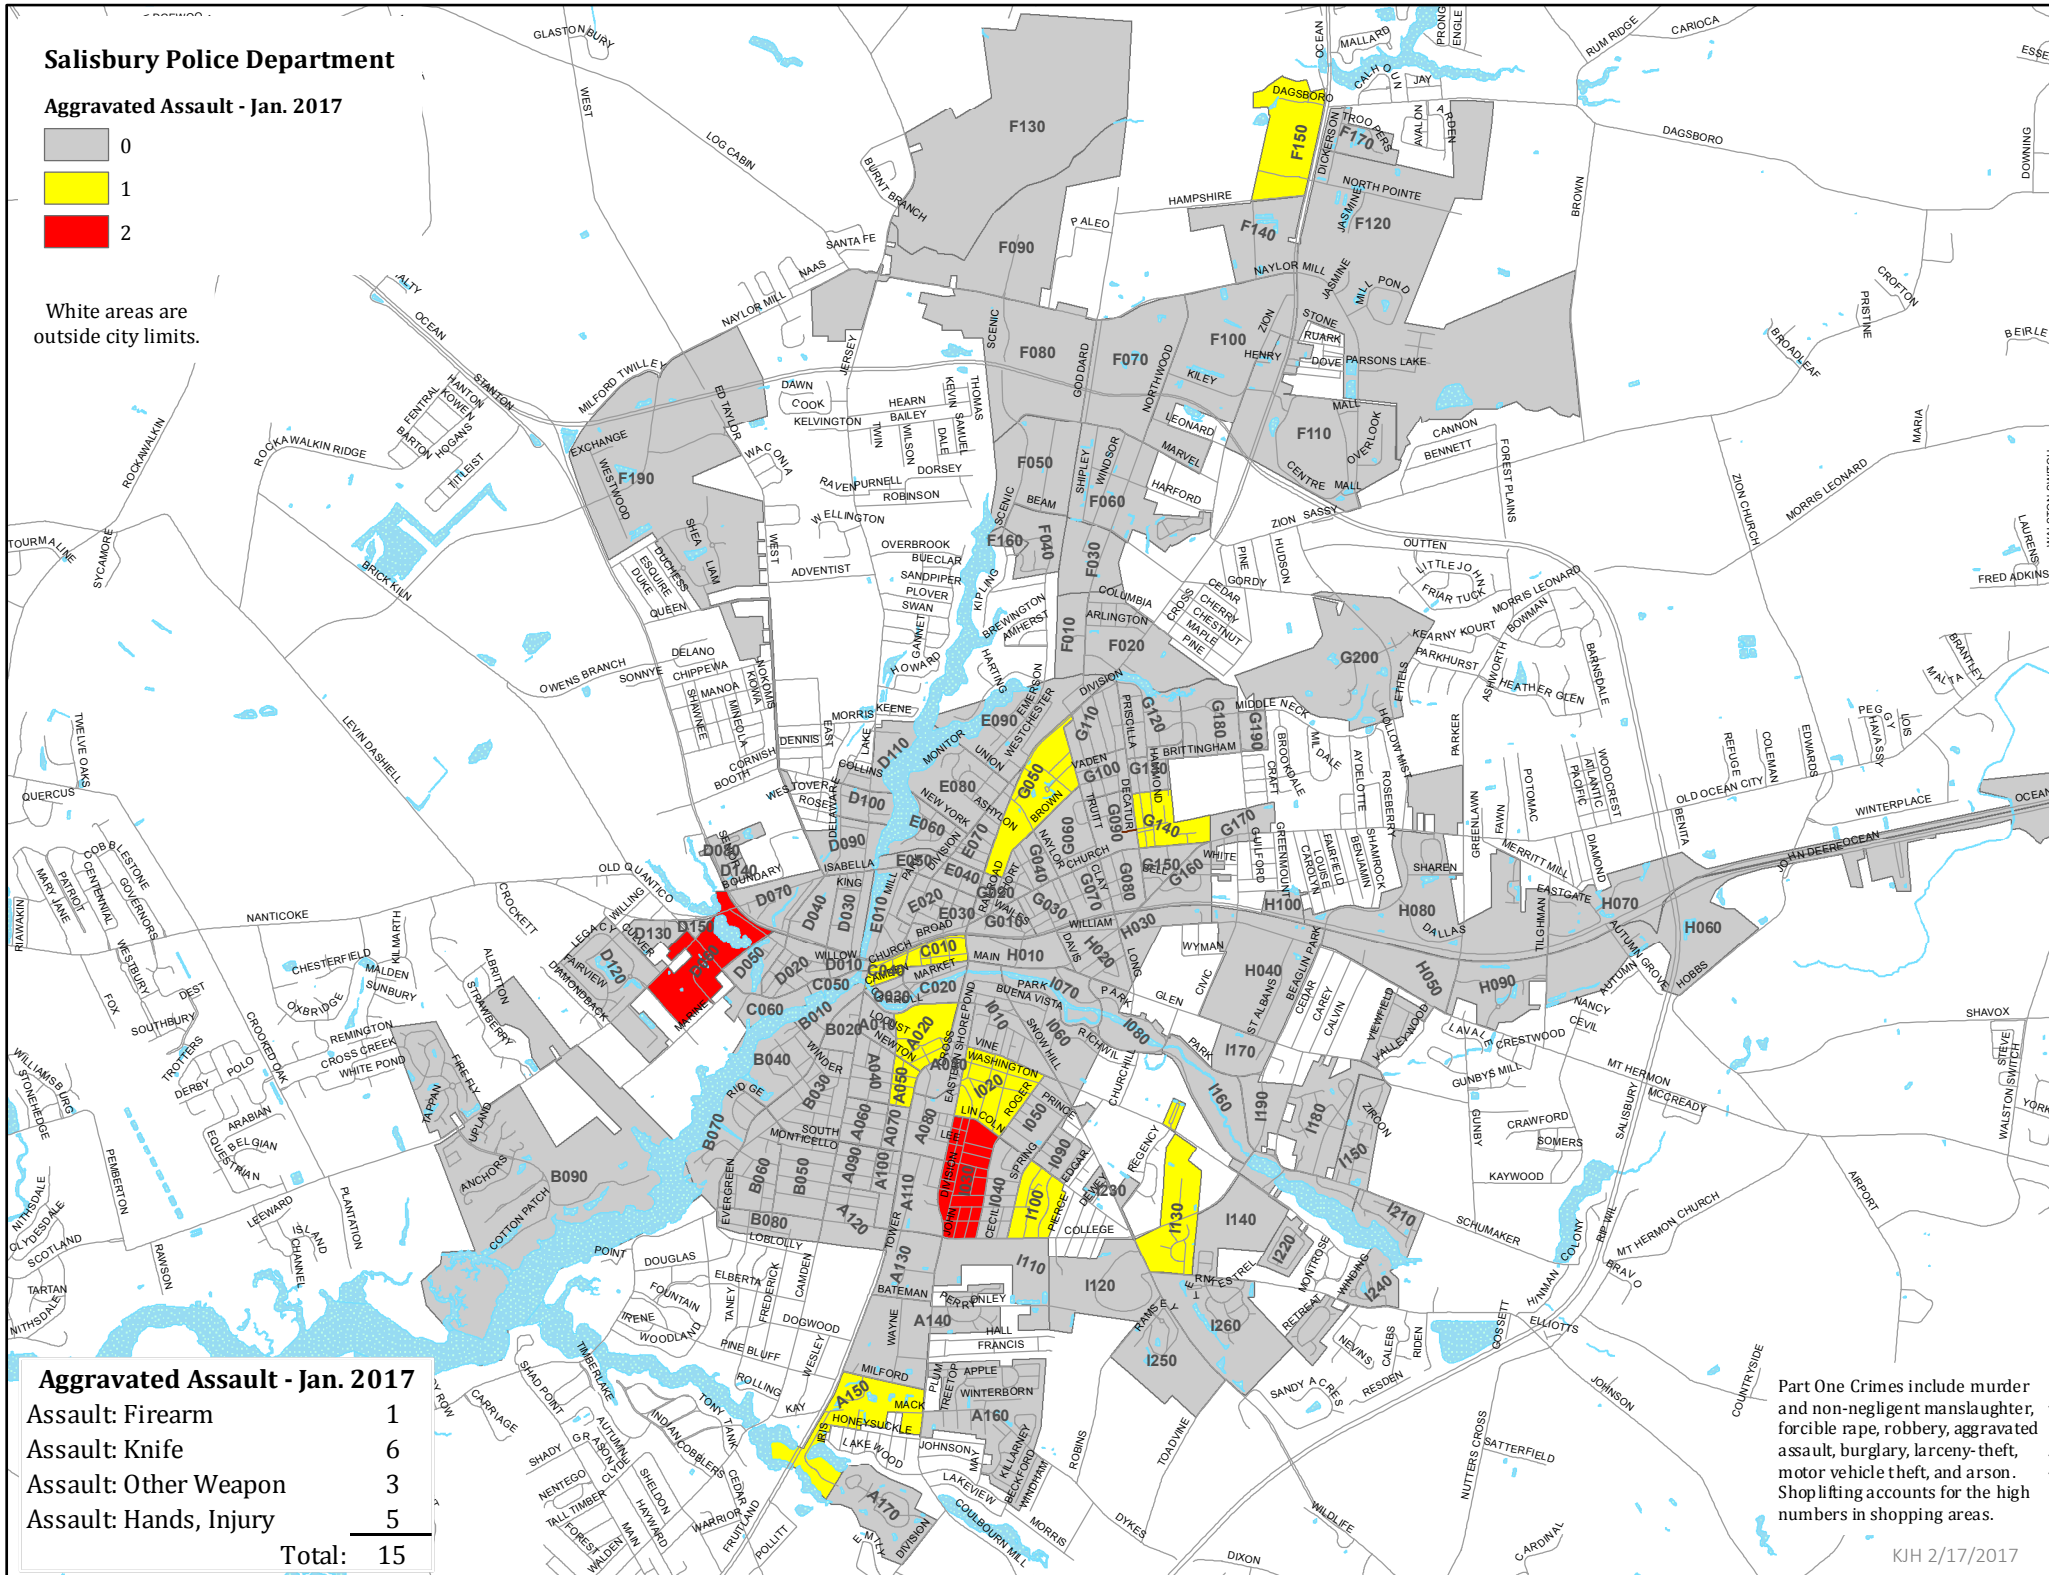

Salisbury Police Department

Aggravated Assault - Jan. 2017

White areas are outside city limits.

Aggravated Assault - Jan. 2017

Assault: Firearm	1
Assault: Knife	6
Assault: Other Weapon	3
Assault: Hands, Injury	5
Total:	15

Part One Crimes include murder and non-negligent manslaughter, forcible rape, robbery, aggravated assault, burglary, larceny-theft, motor vehicle theft, and arson. Shopping lists accounts for the high numbers in shopping areas.