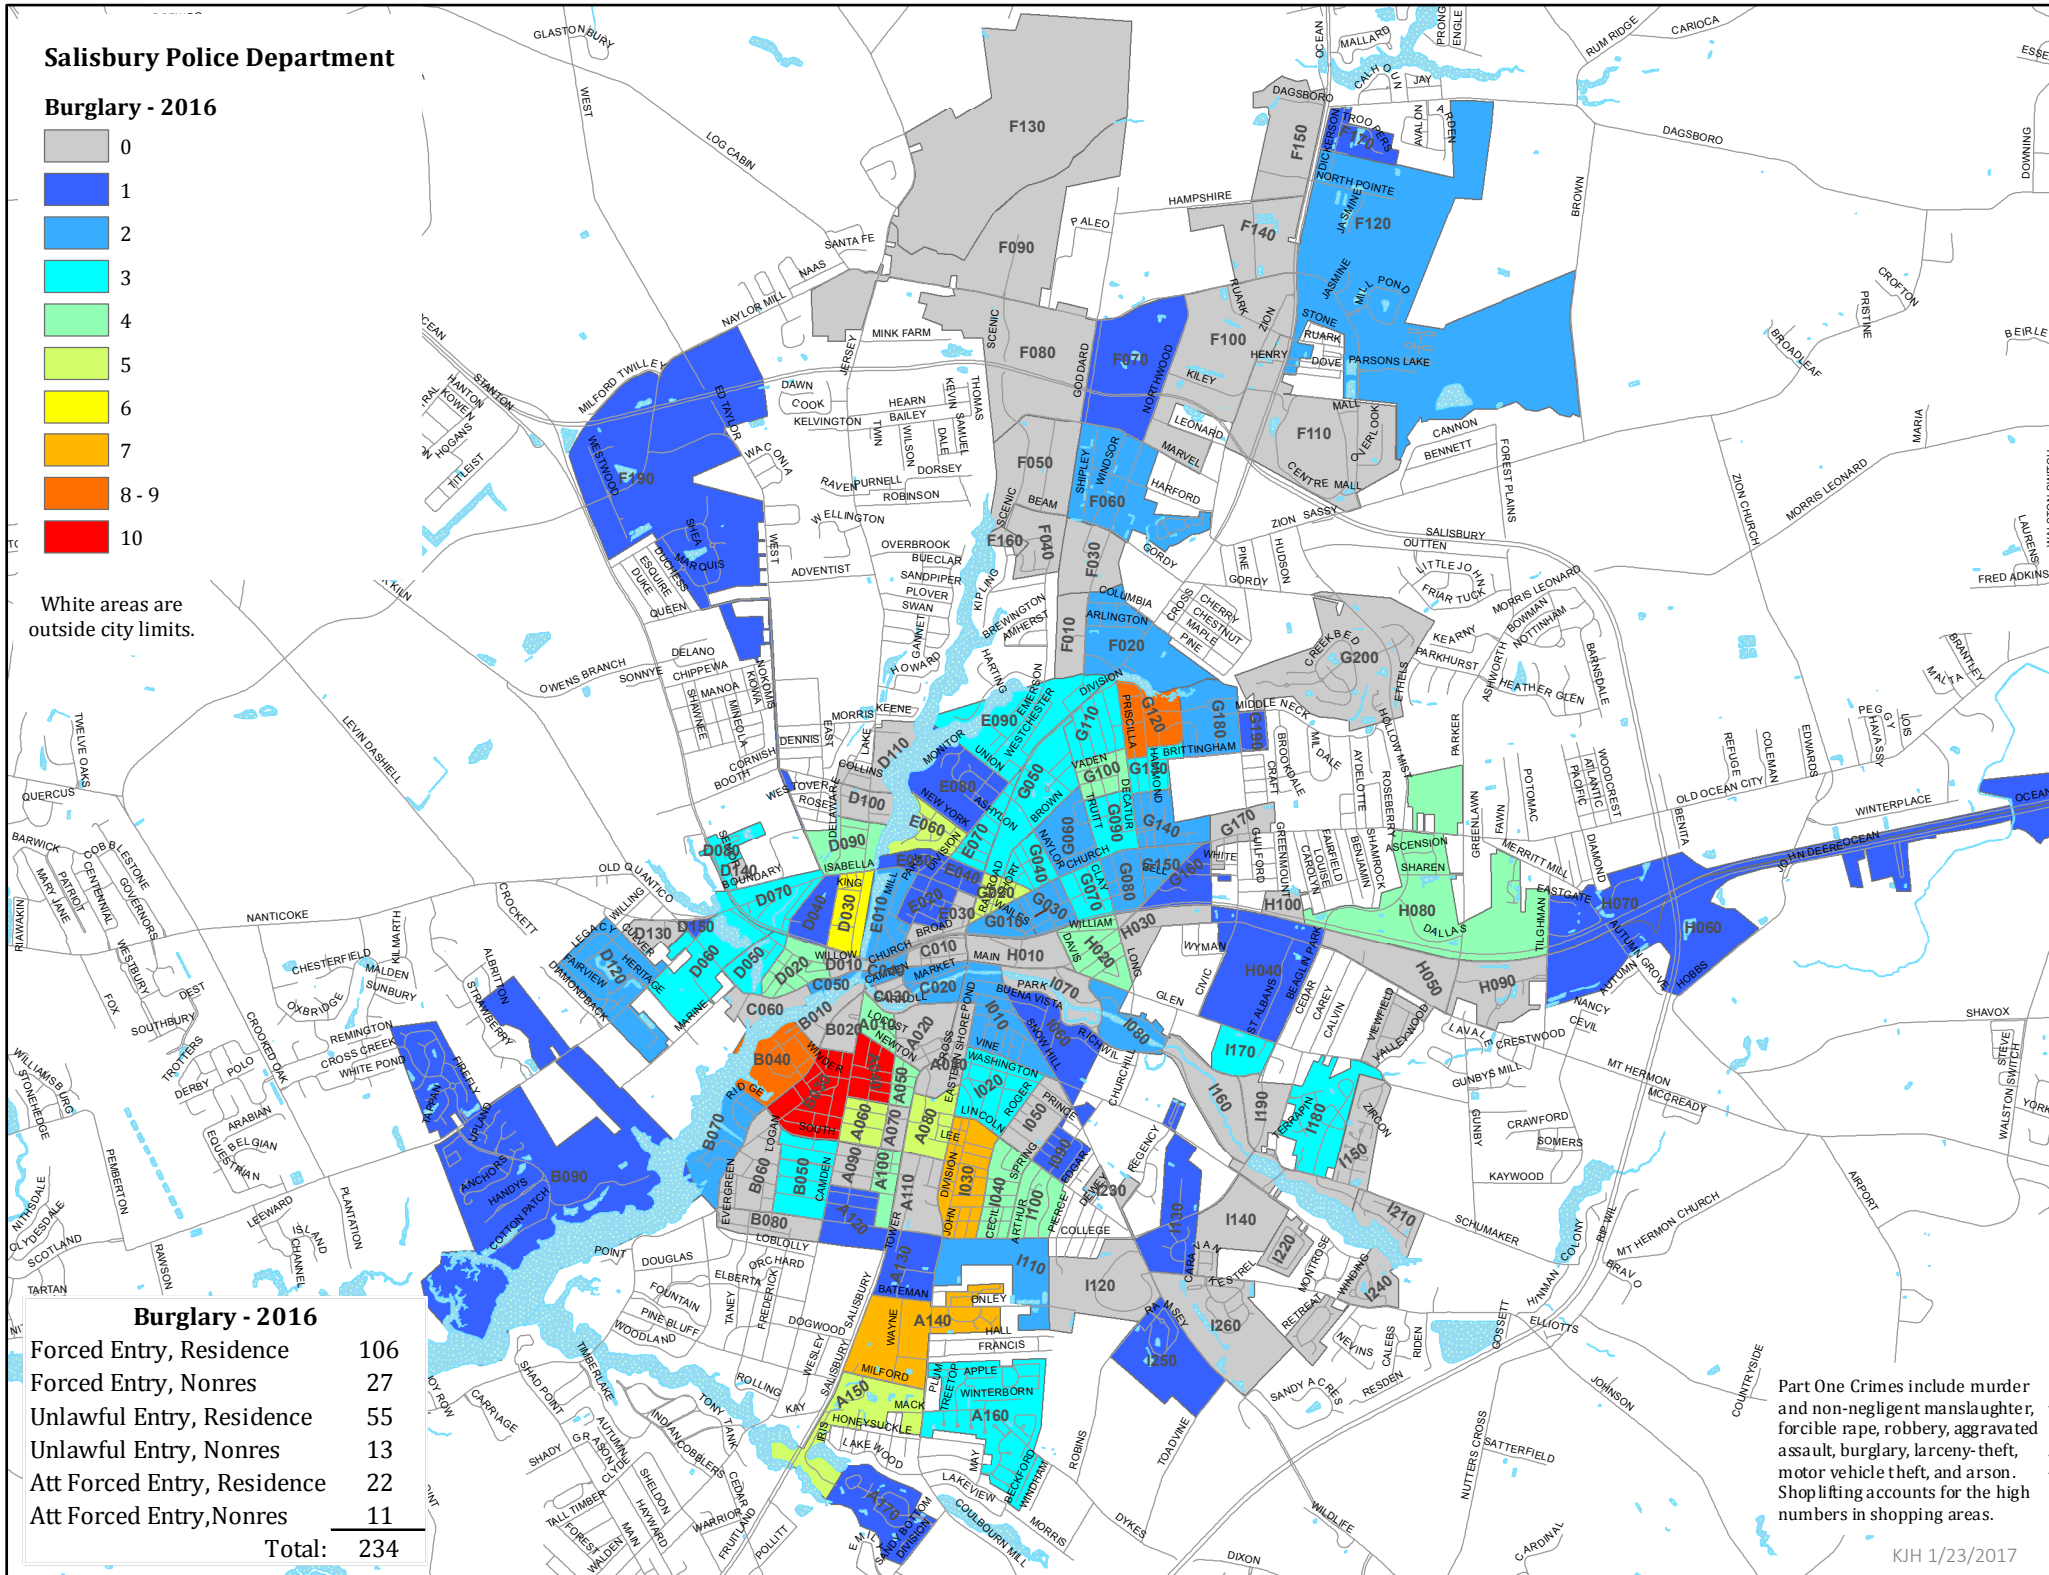

Salisbury Police Department

Burglary - 2016

White areas are outside city limits.

Burglary - 2016

Forced Entry, Residence	106
Forced Entry, Nonres	27
Unlawful Entry, Residence	55
Unlawful Entry, Nonres	13
Att Forced Entry, Residence	22
Att Forced Entry, Nonres	11
Total:	234

Part One Crimes include murder and non-negligent manslaughter, forcible rape, robbery, aggravated assault, burglary, larceny-theft, motor vehicle theft, and arson. Shoplifting accounts for the high numbers in shopping areas.