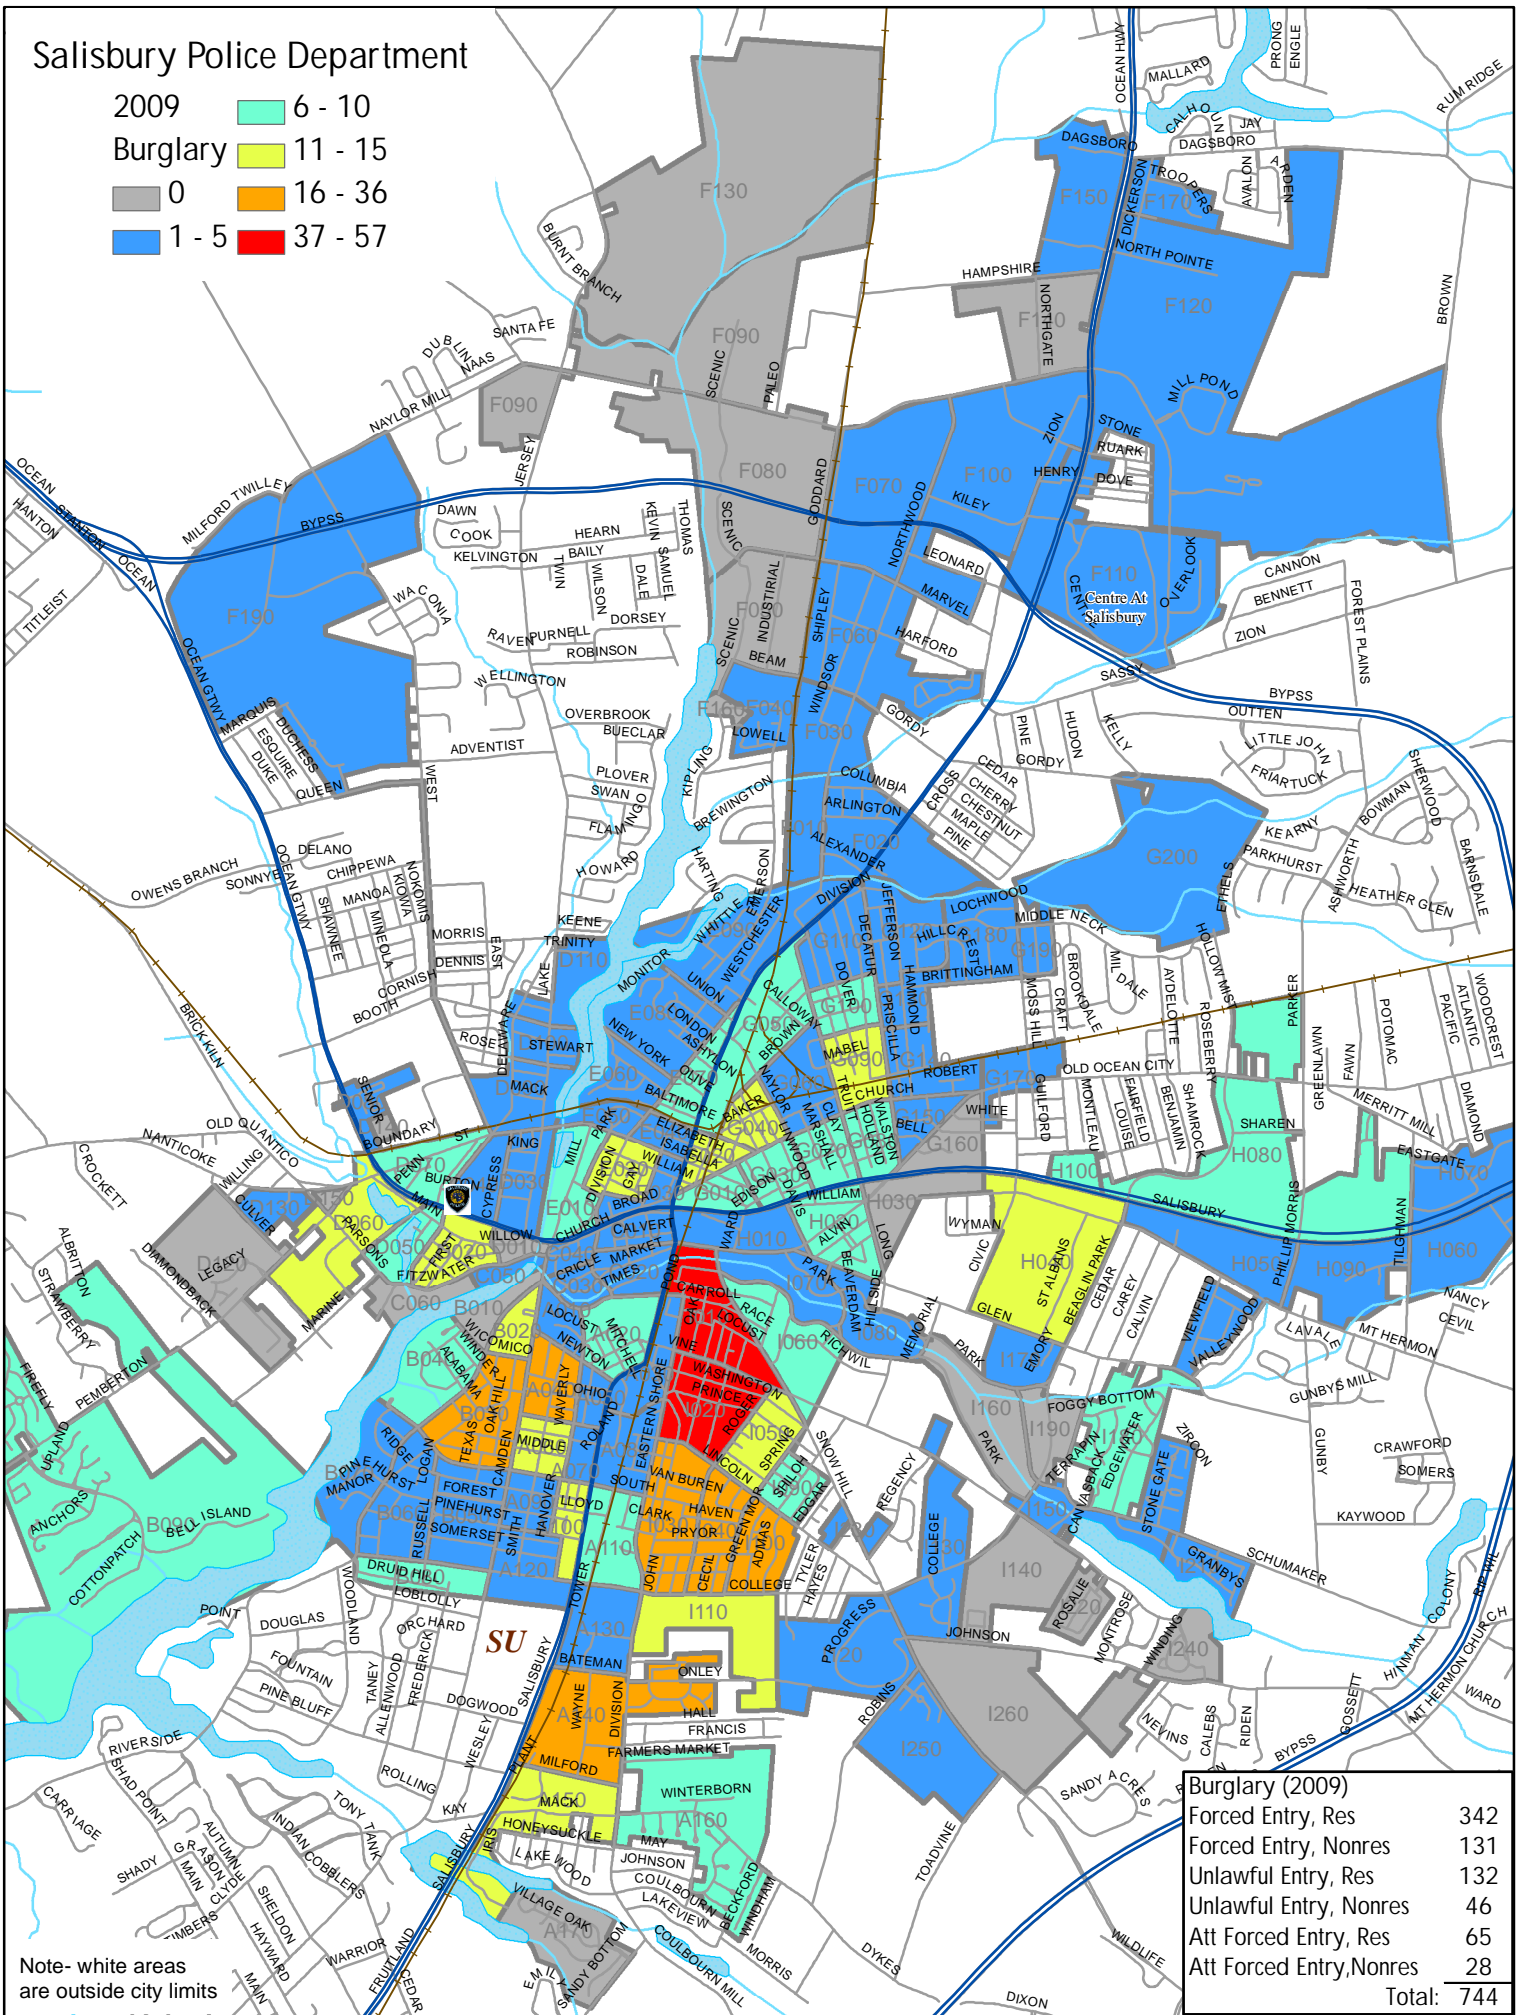

# Salisbury Police Department

Note - white areas are outside city limits

| Burglary (2009)          |            |
|--------------------------|------------|
| Forced Entry, Res        | 342        |
| Forced Entry, Nonres     | 131        |
| Unlawful Entry, Res      | 132        |
| Unlawful Entry, Nonres   | 46         |
| Att Forced Entry, Res    | 65         |
| Att Forced Entry, Nonres | 28         |
| <b>Total:</b>            | <b>744</b> |