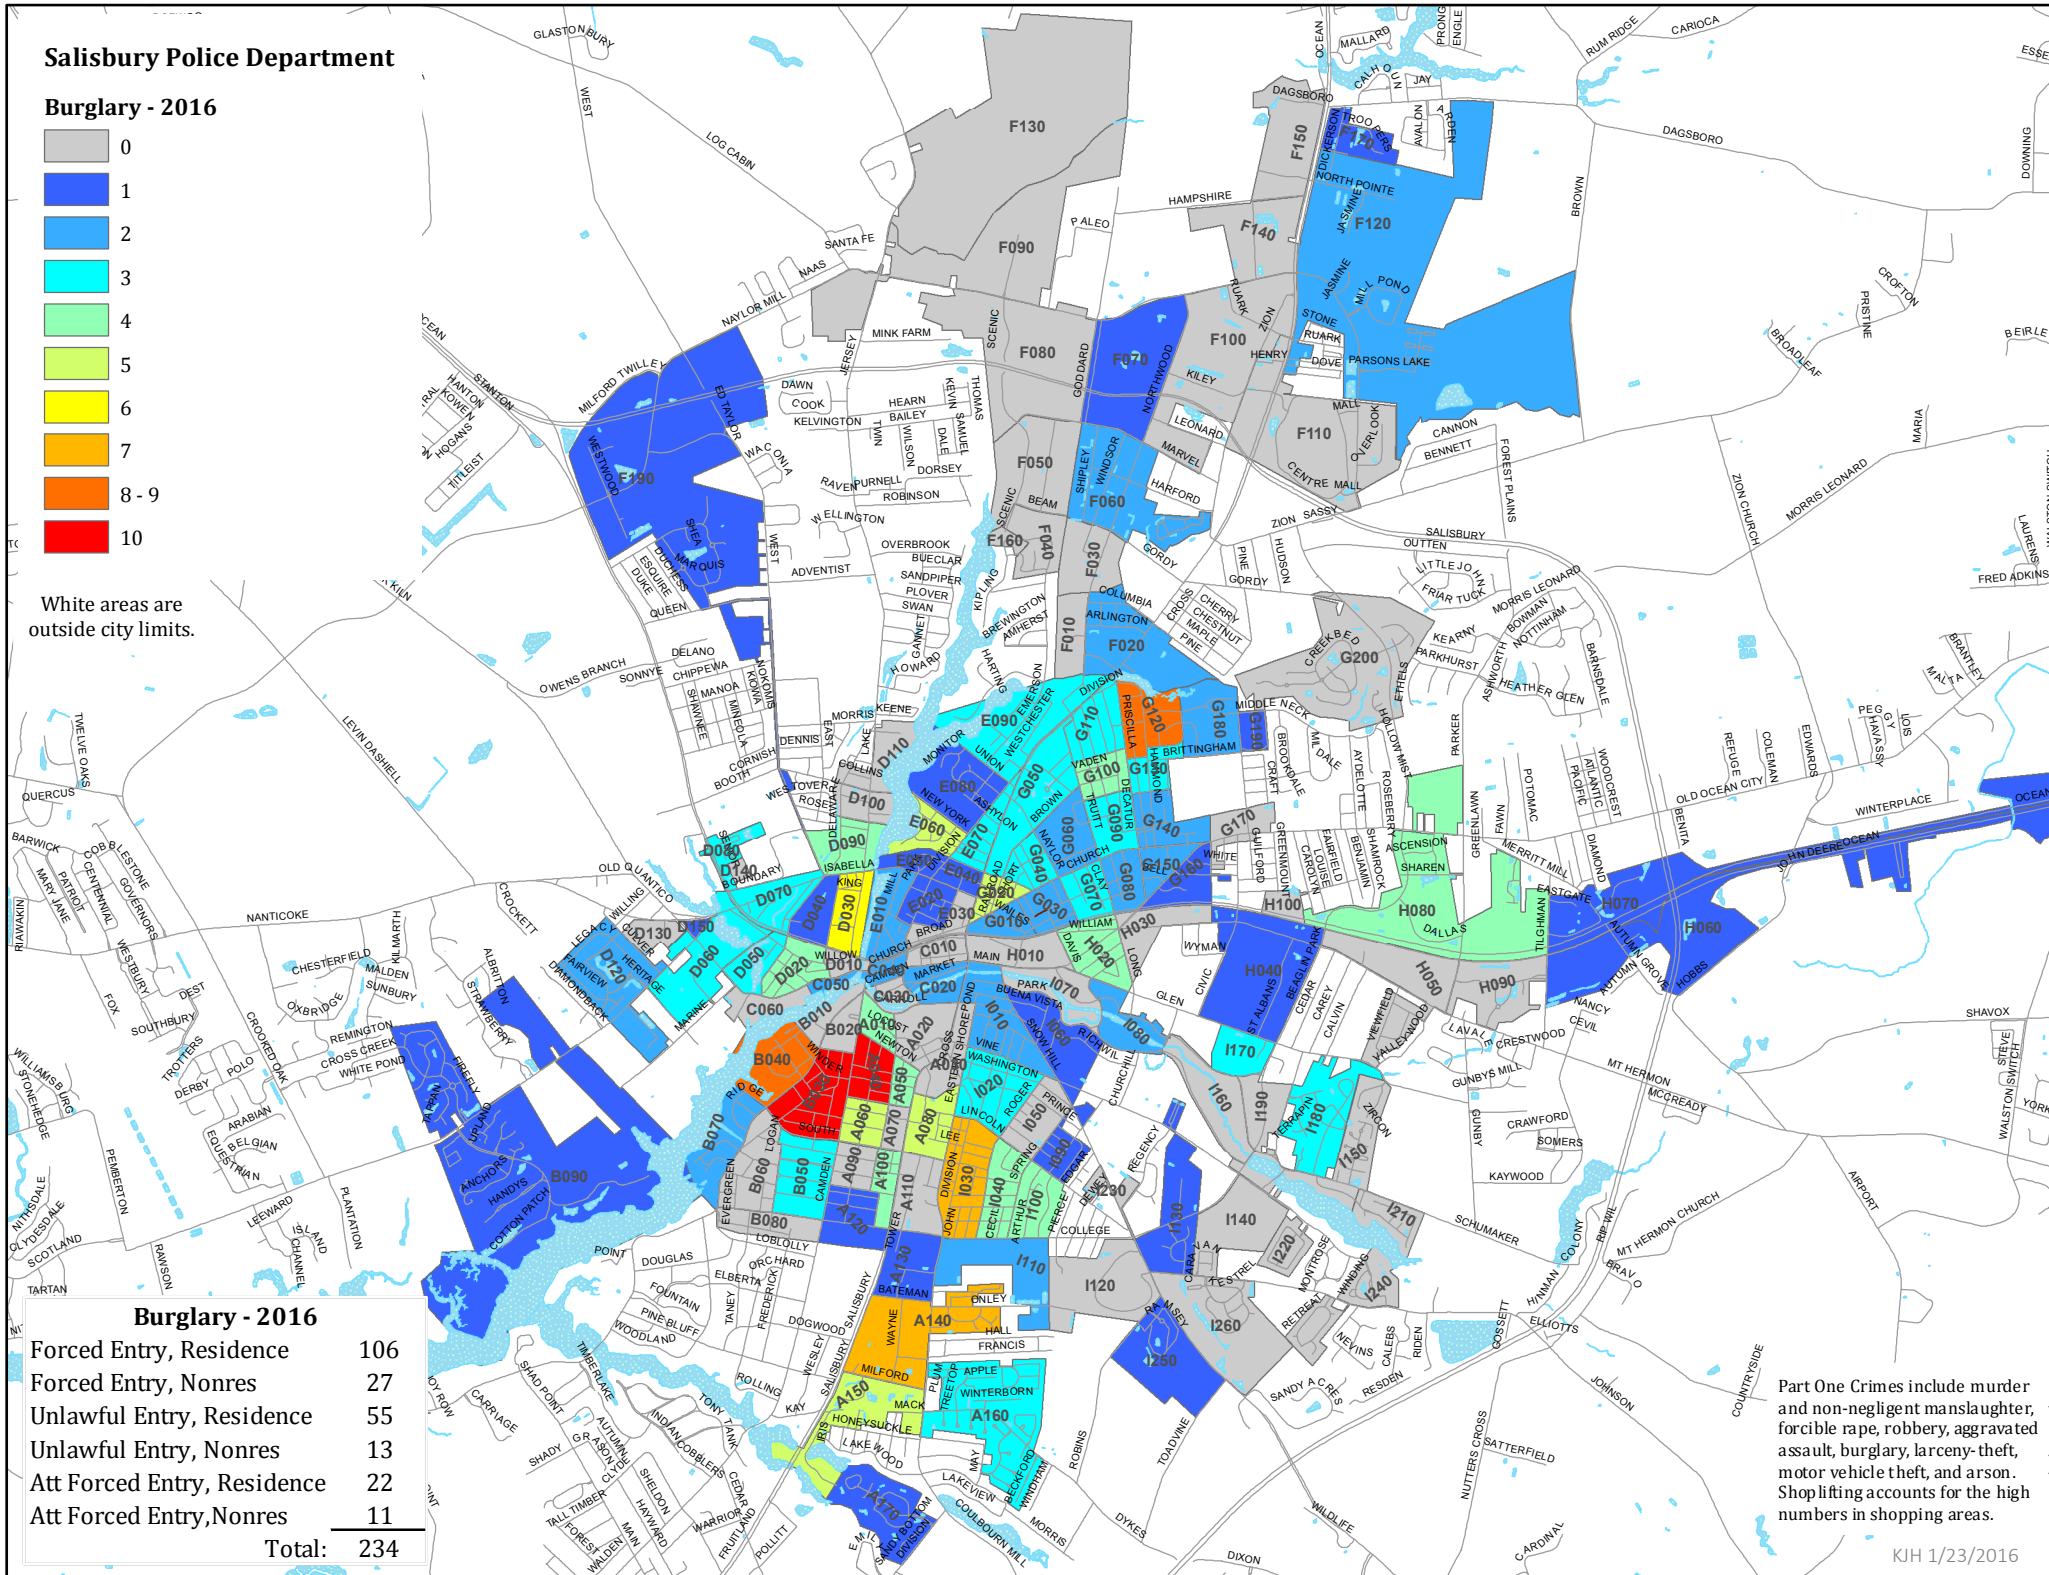

Salisbury Police Department

Burglary - 2016

White areas are outside city limits.

Burglary - 2016

Forced Entry, Residence	106
Forced Entry, Nonres	27
Unlawful Entry, Residence	55
Unlawful Entry, Nonres	13
Att Forced Entry, Residence	22
Att Forced Entry, Nonres	11
Total:	234

Part One Crimes include murder and non-negligent manslaughter, forcible rape, robbery, aggravated assault, burglary, larceny-theft, motor vehicle theft, and arson. Shoplifting accounts for the high numbers in shopping areas.