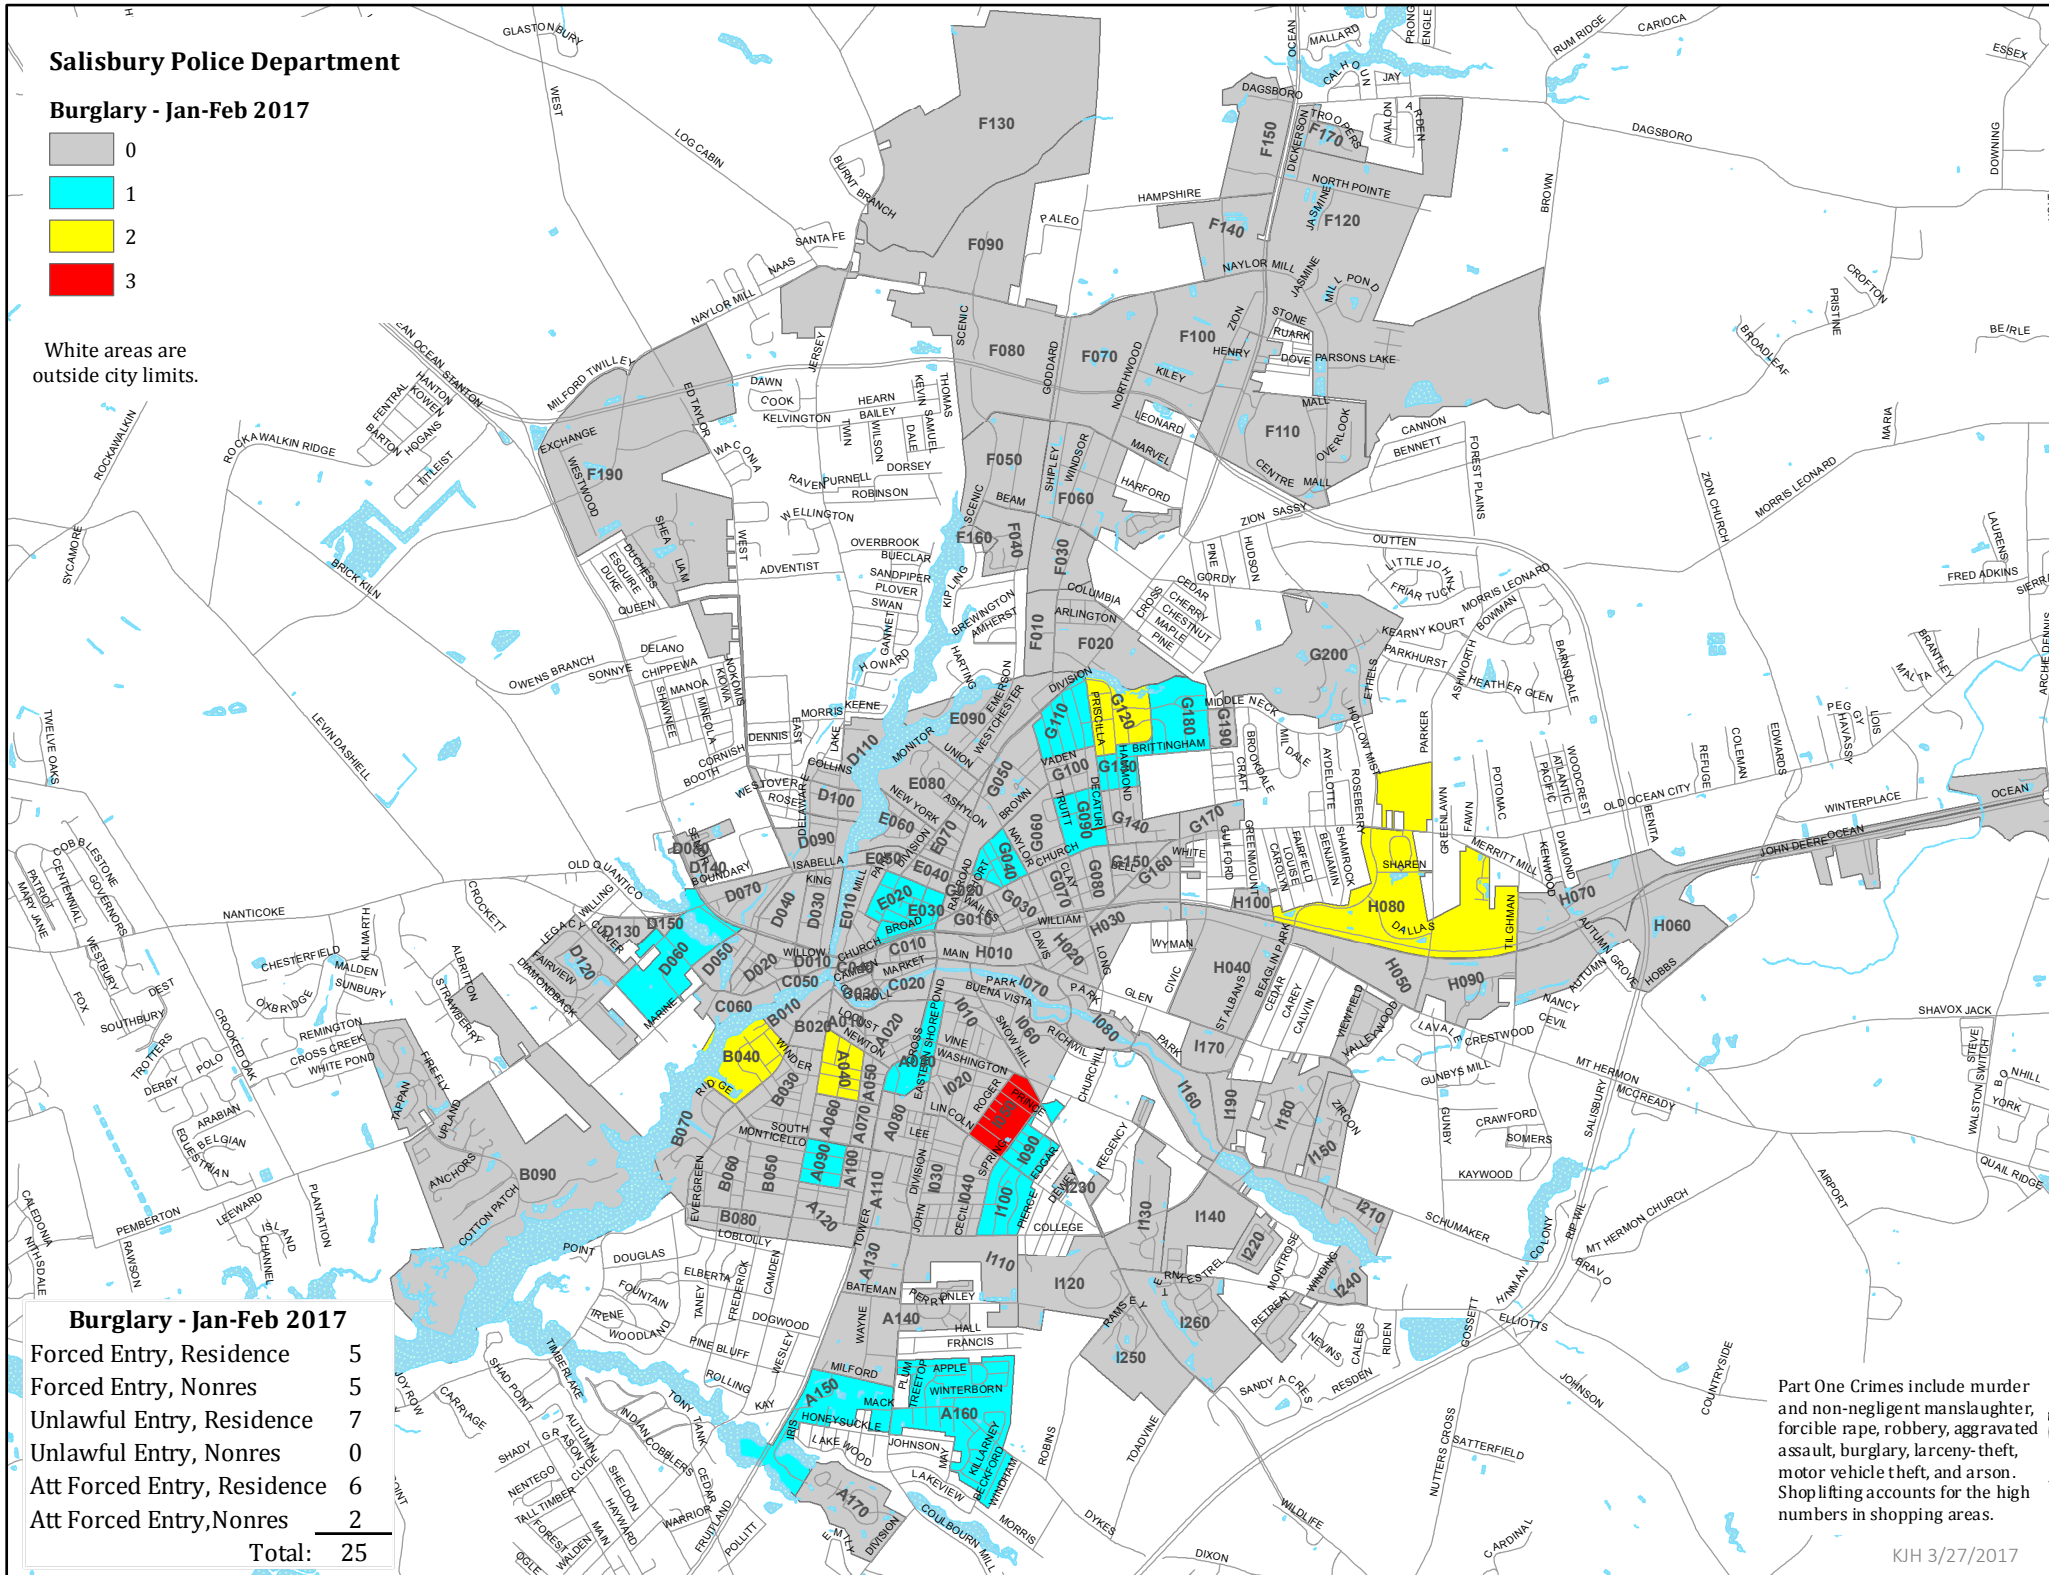

Salisbury Police Department

Burglary - Jan-Feb 2017

White areas are outside city limits.

Burglary - Jan-Feb 2017

Forced Entry, Residence	5
Forced Entry, Nonres	5
Unlawful Entry, Residence	7
Unlawful Entry, Nonres	0
Att Forced Entry, Residence	6
Att Forced Entry, Nonres	2
Total:	25

Part One Crimes include murder and non-negligent manslaughter, forcible rape, robbery, aggravated assault, burglary, larceny-theft, motor vehicle theft, and arson. Shoplifting accounts for the high numbers in shopping areas.