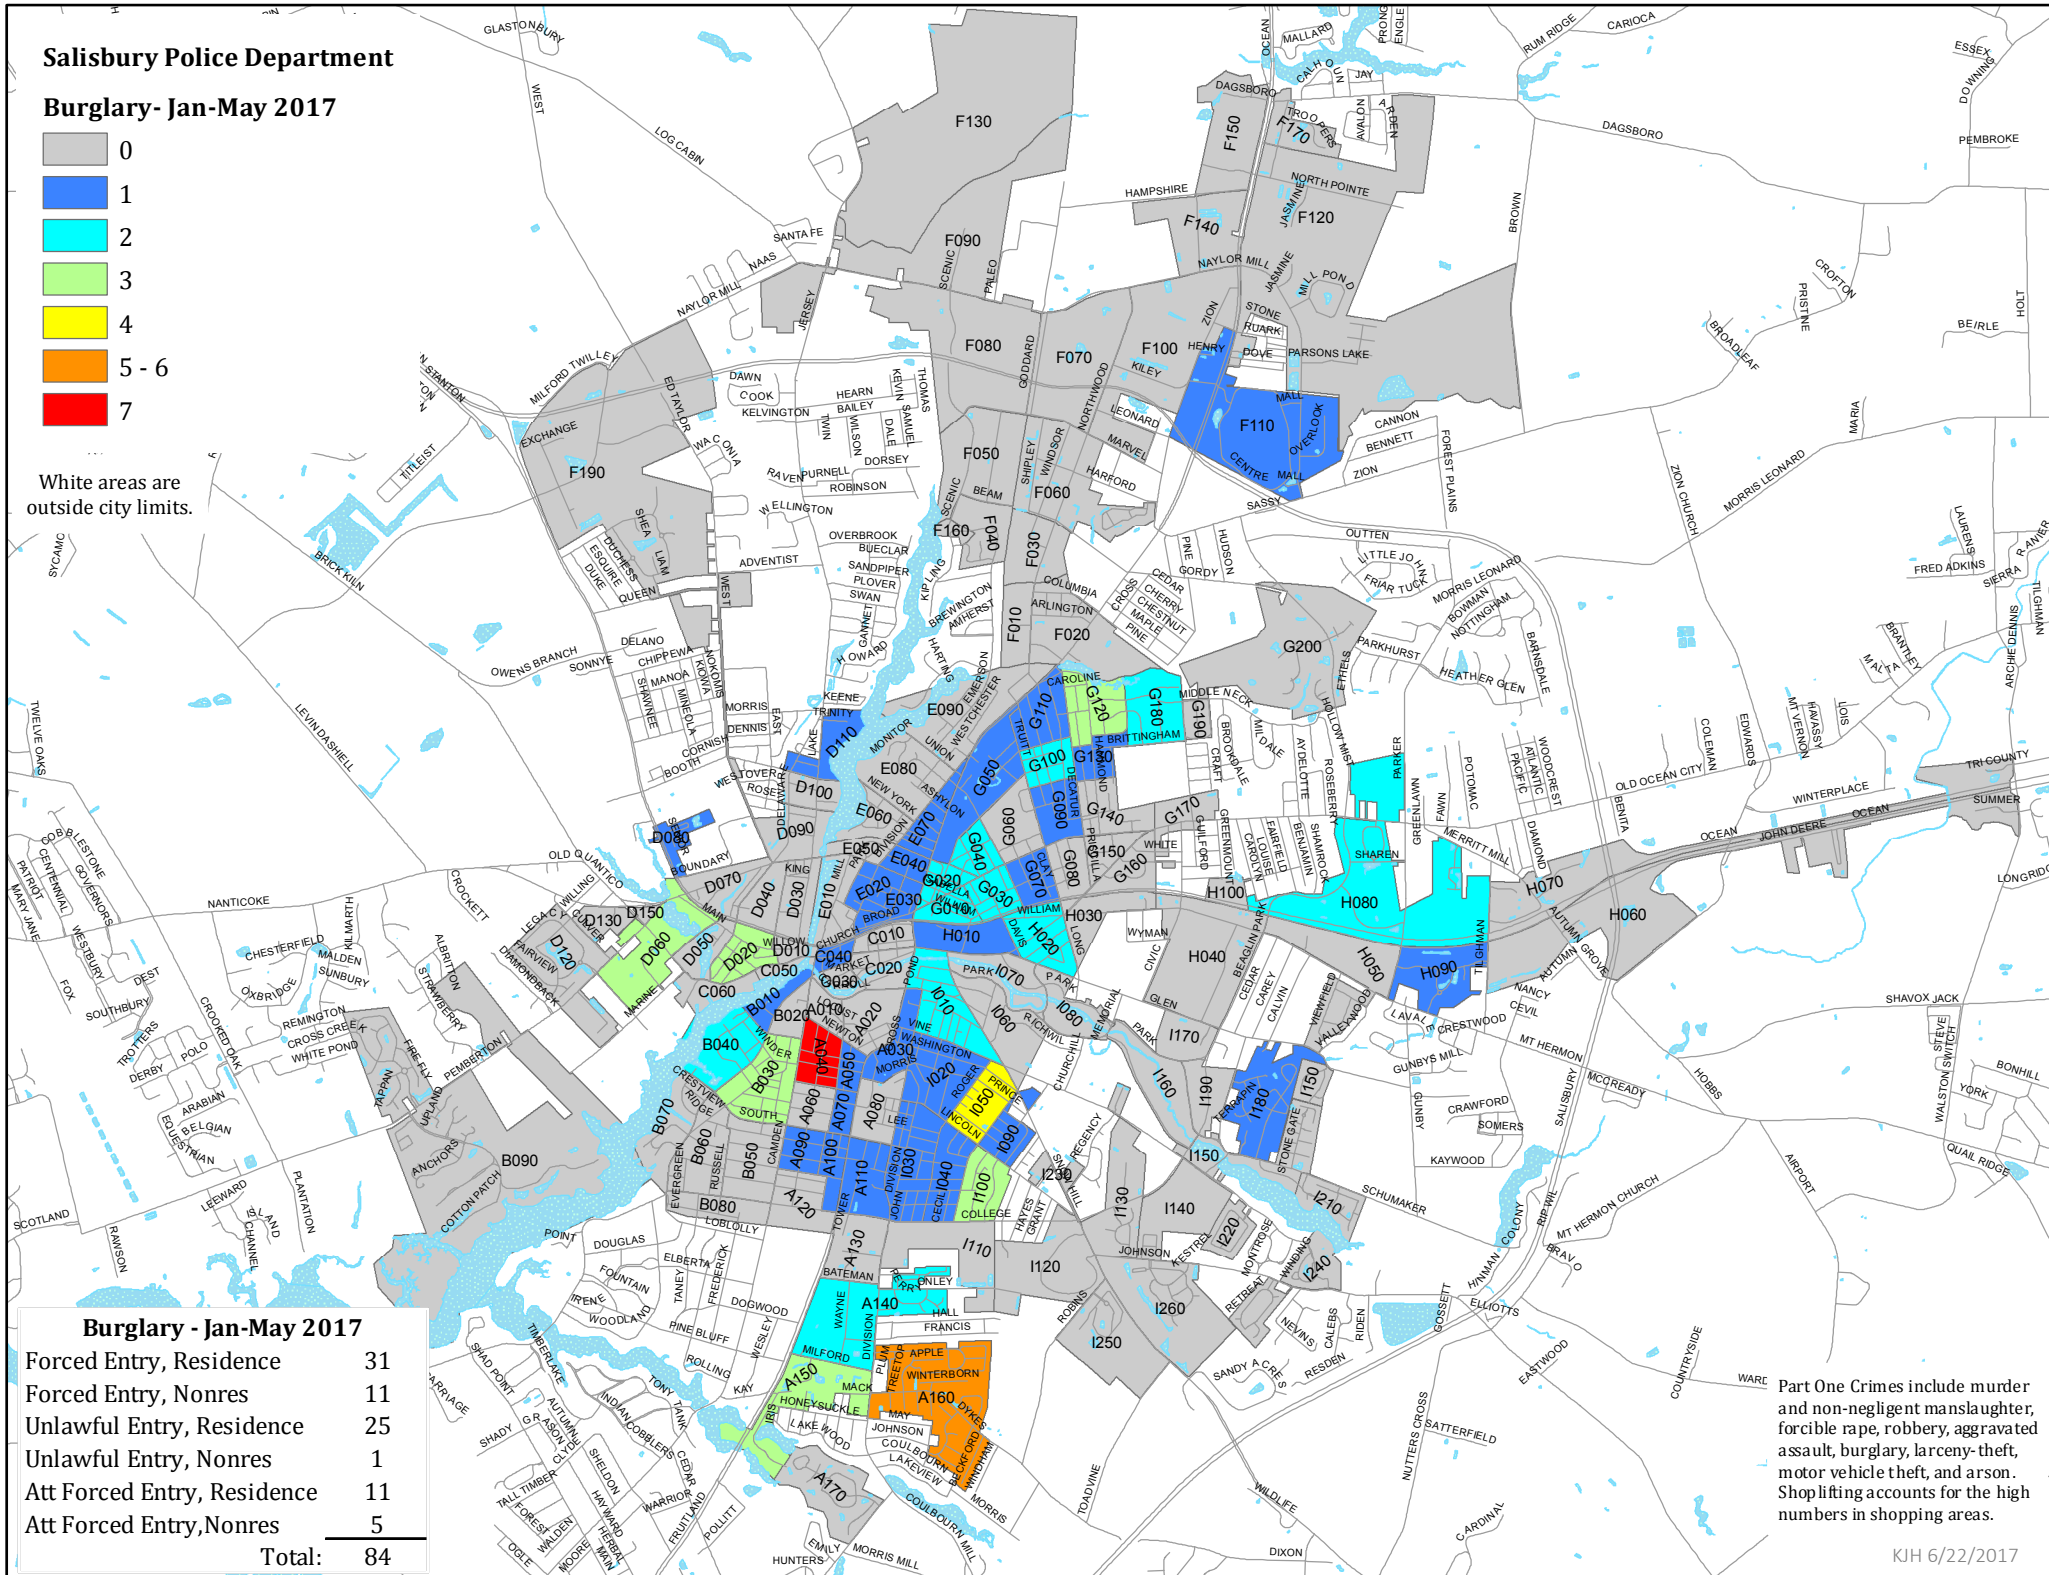

Salisbury Police Department

Burglary- Jan-May 2017

White areas are outside city limits.

Burglary - Jan-May 2017

Forced Entry, Residence	31
Forced Entry, Nonres	11
Unlawful Entry, Residence	25
Unlawful Entry, Nonres	1
Att Forced Entry, Residence	11
Att Forced Entry, Nonres	5
Total:	84

Part One Crimes include murder and non-negligent manslaughter, forcible rape, robbery, aggravated assault, burglary, larceny-theft, motor vehicle theft, and arson. Shoplifting accounts for the high numbers in shopping areas.