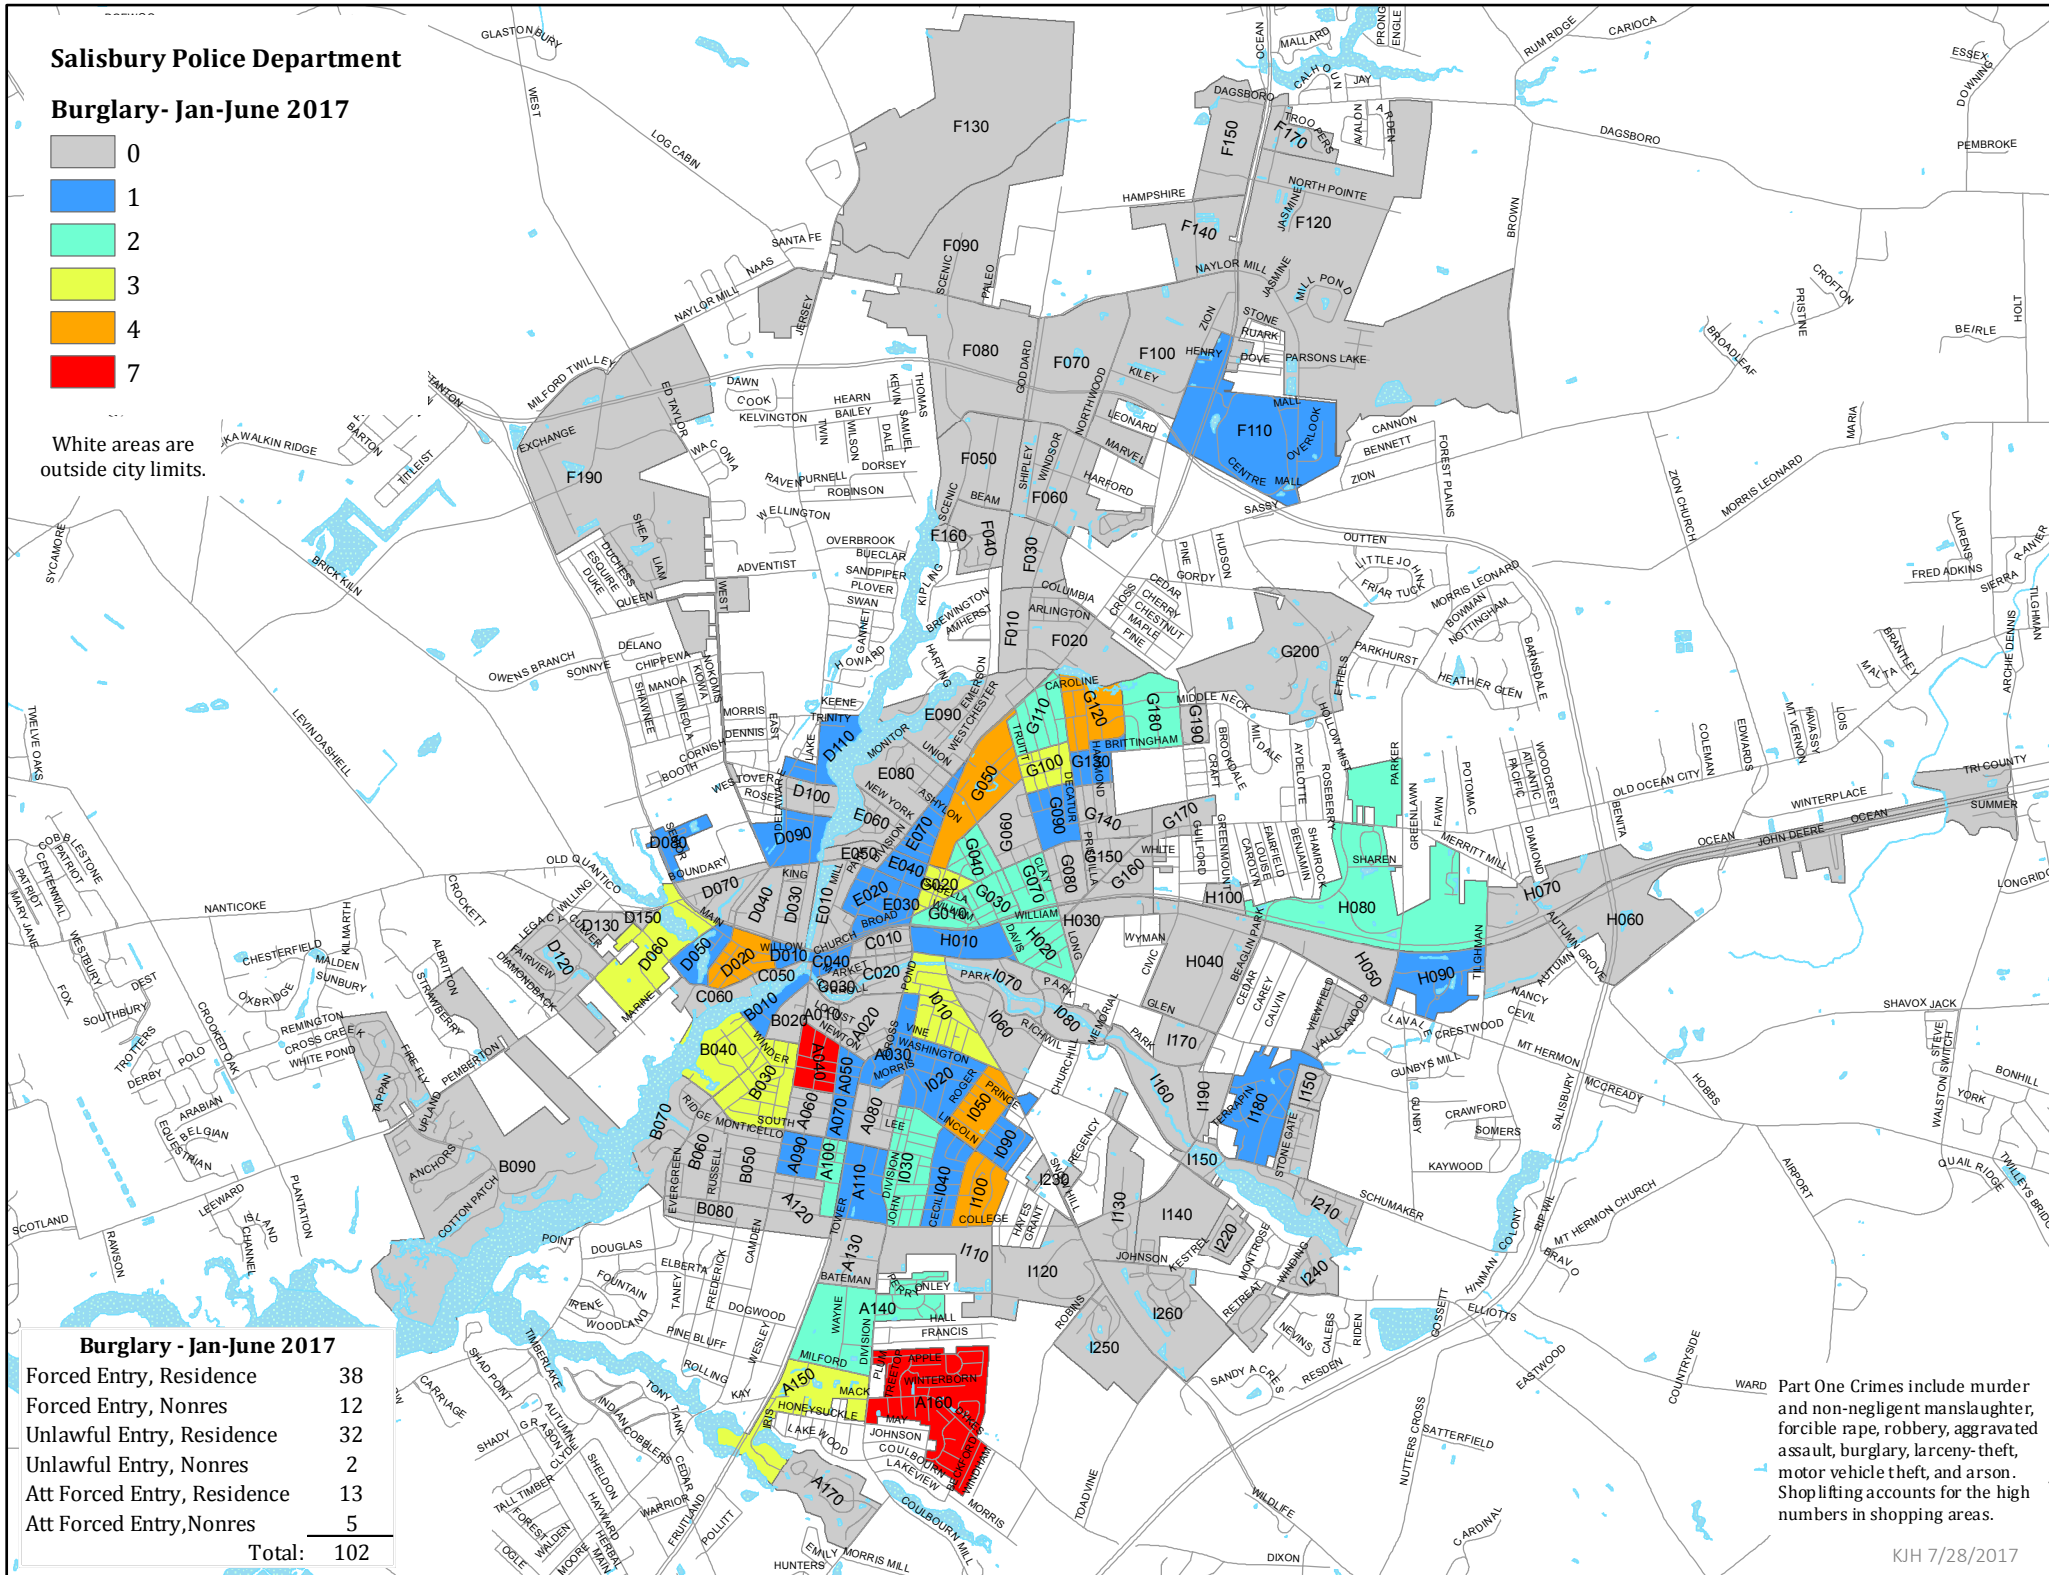

# Salisbury Police Department

## Burglary- Jan-June 2017

White areas are outside city limits.

Part One Crimes include murder and non-negligent manslaughter, forcible rape, robbery, aggravated assault, burglary, larceny-theft, motor vehicle theft, and arson. Shoplifting accounts for the high numbers in shopping areas.