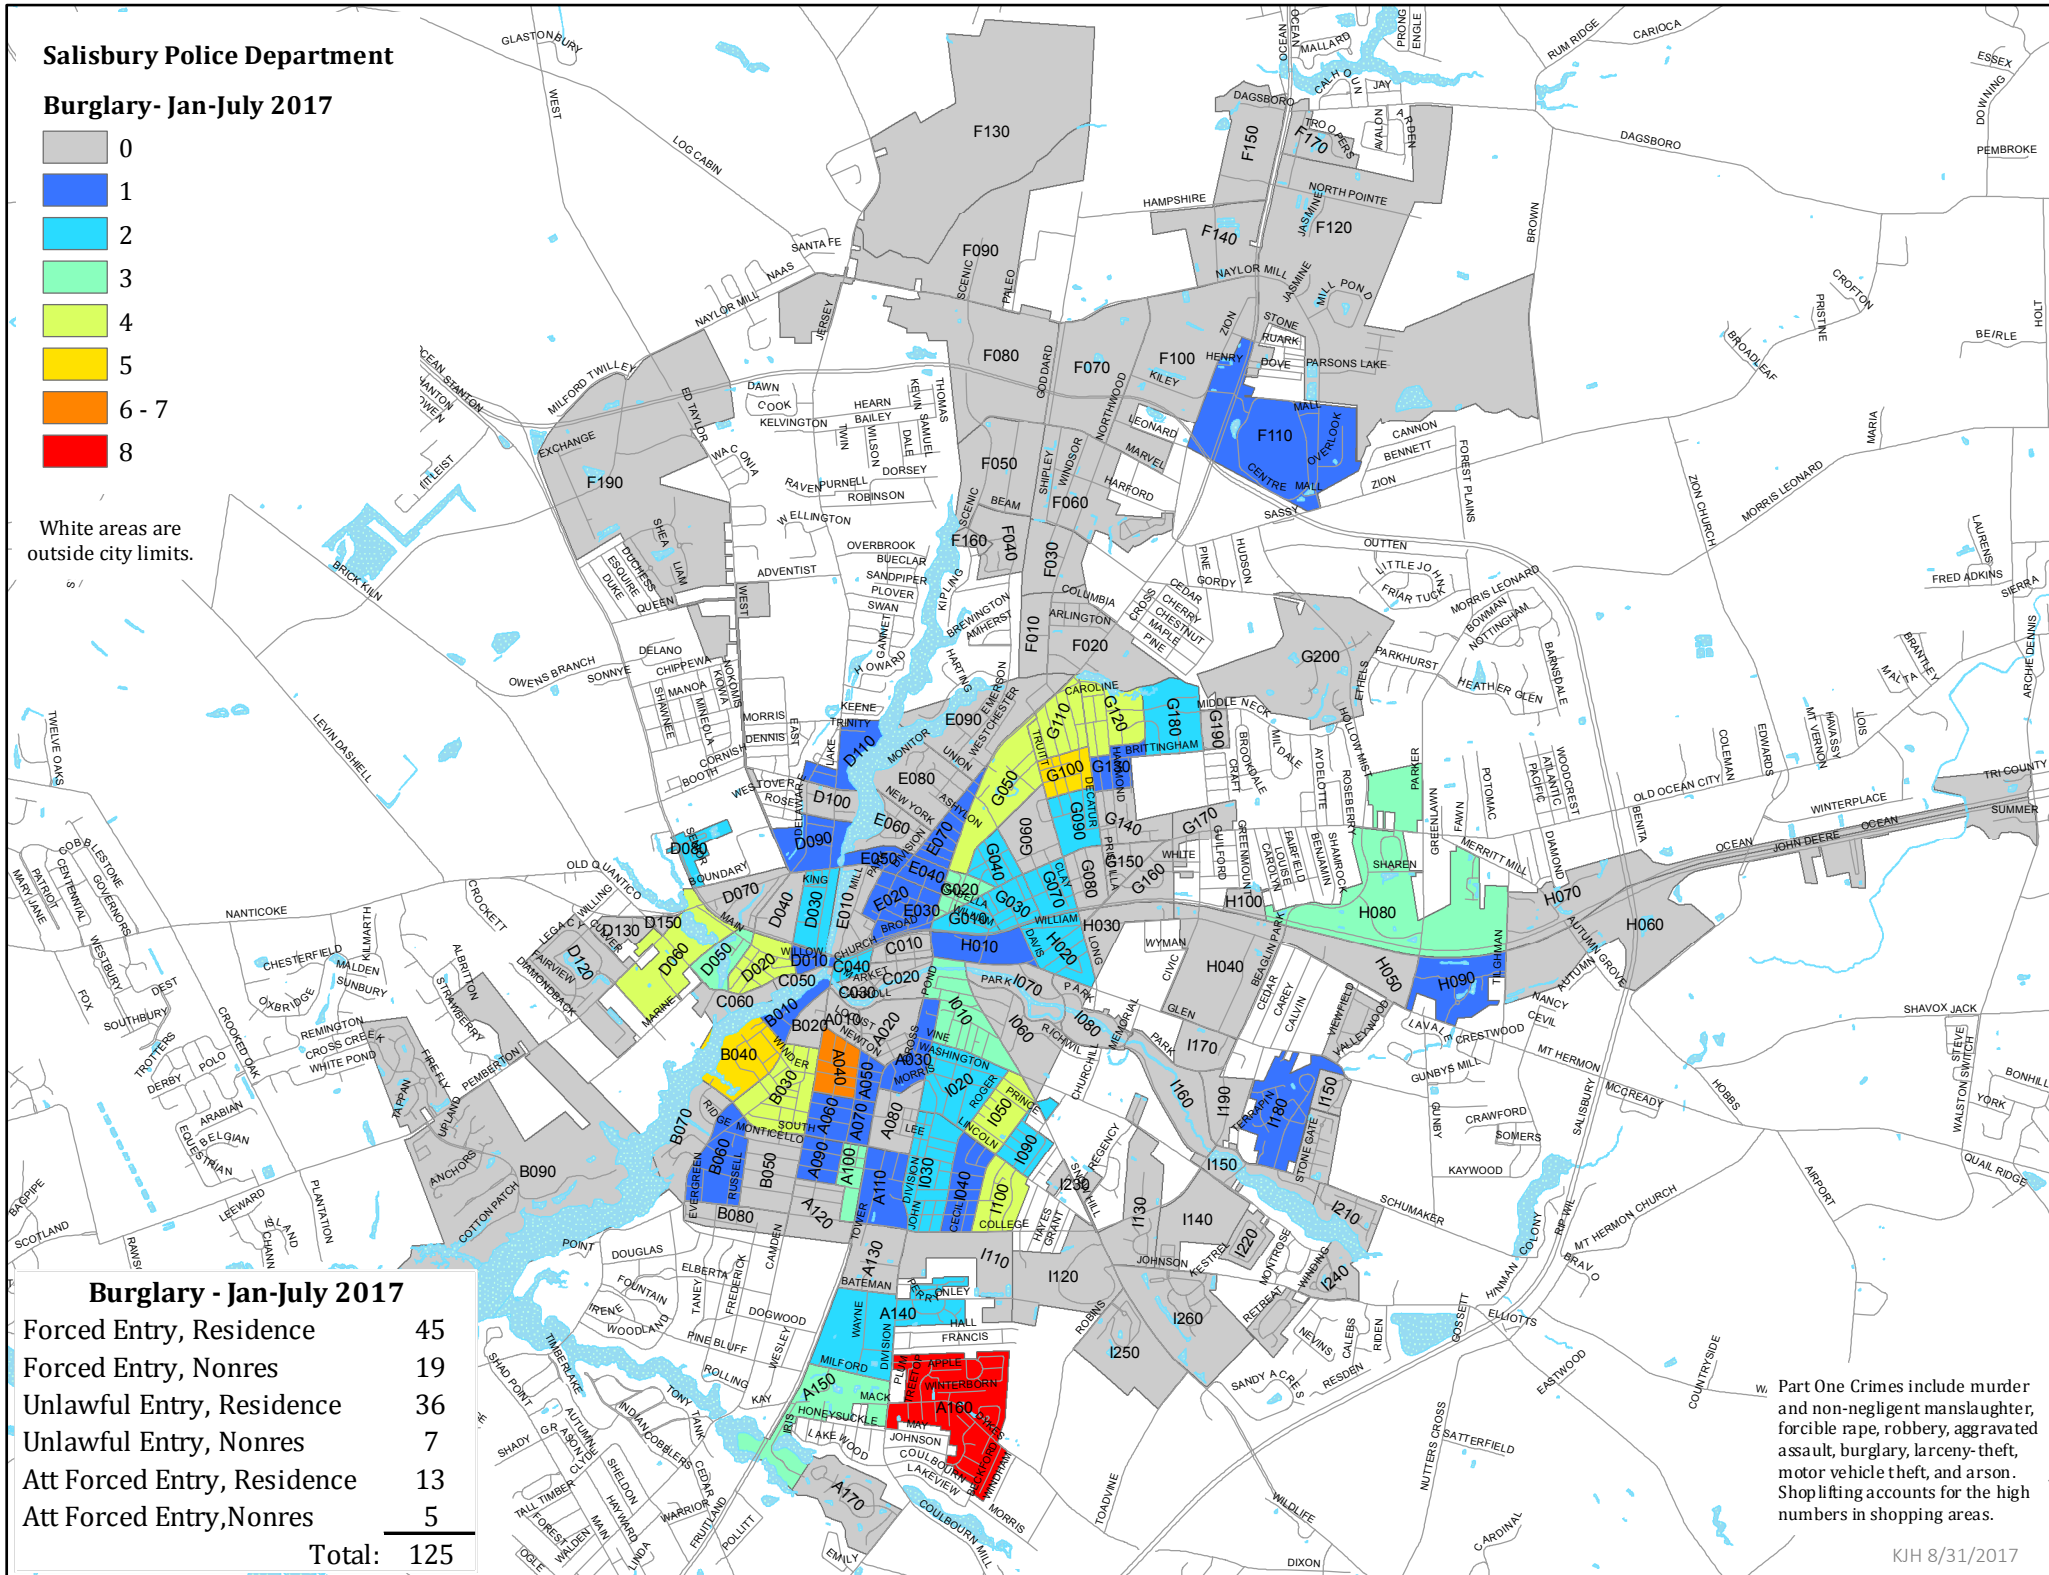

# Salisbury Police Department

## Burglary- Jan-July 2017

White areas are outside city limits.

w. Part One Crimes include murder and non-negligent manslaughter, forcible rape, robbery, aggravated assault, burglary, larceny-theft, motor vehicle theft, and arson. Shoplifting accounts for the high numbers in shopping areas.