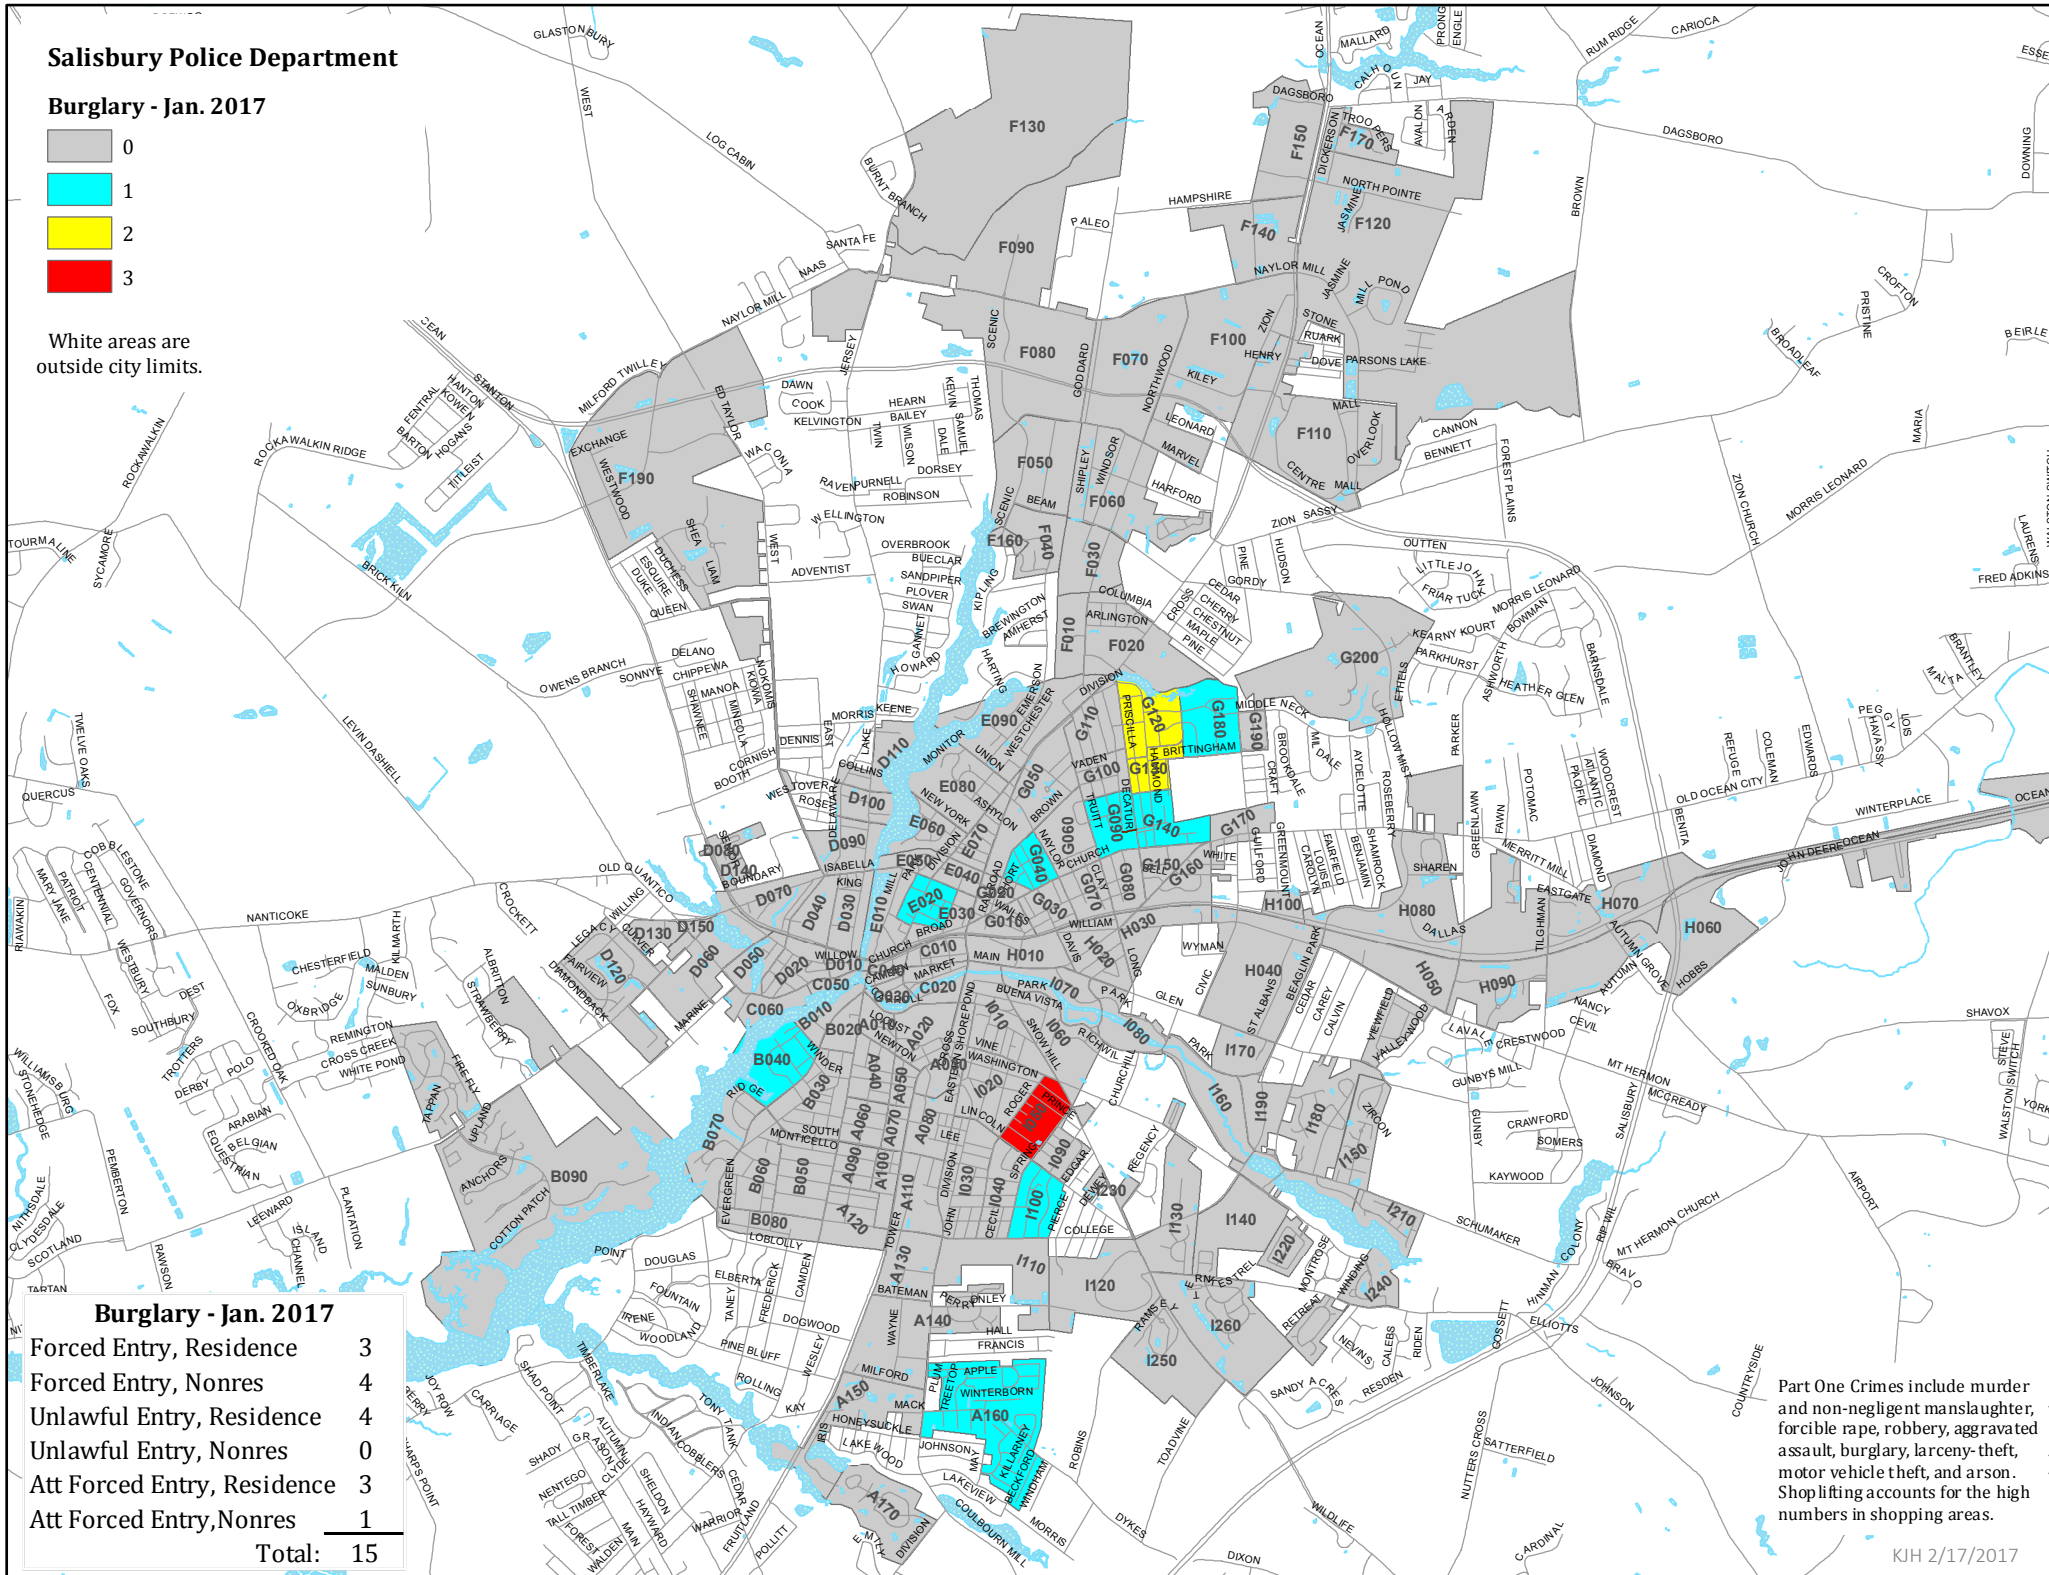

Salisbury Police Department

Burglary - Jan. 2017

White areas are outside city limits.

Burglary - Jan. 2017

Forced Entry, Residence	3
Forced Entry, Nonres	4
Unlawful Entry, Residence	4
Unlawful Entry, Nonres	0
Att Forced Entry, Residence	3
Att Forced Entry, Nonres	1
Total:	15

Part One Crimes include murder and non-negligent manslaughter, forcible rape, robbery, aggravated assault, burglary, larceny-theft, motor vehicle theft, and arson. Shopping lists accounts for the high numbers in shopping areas.