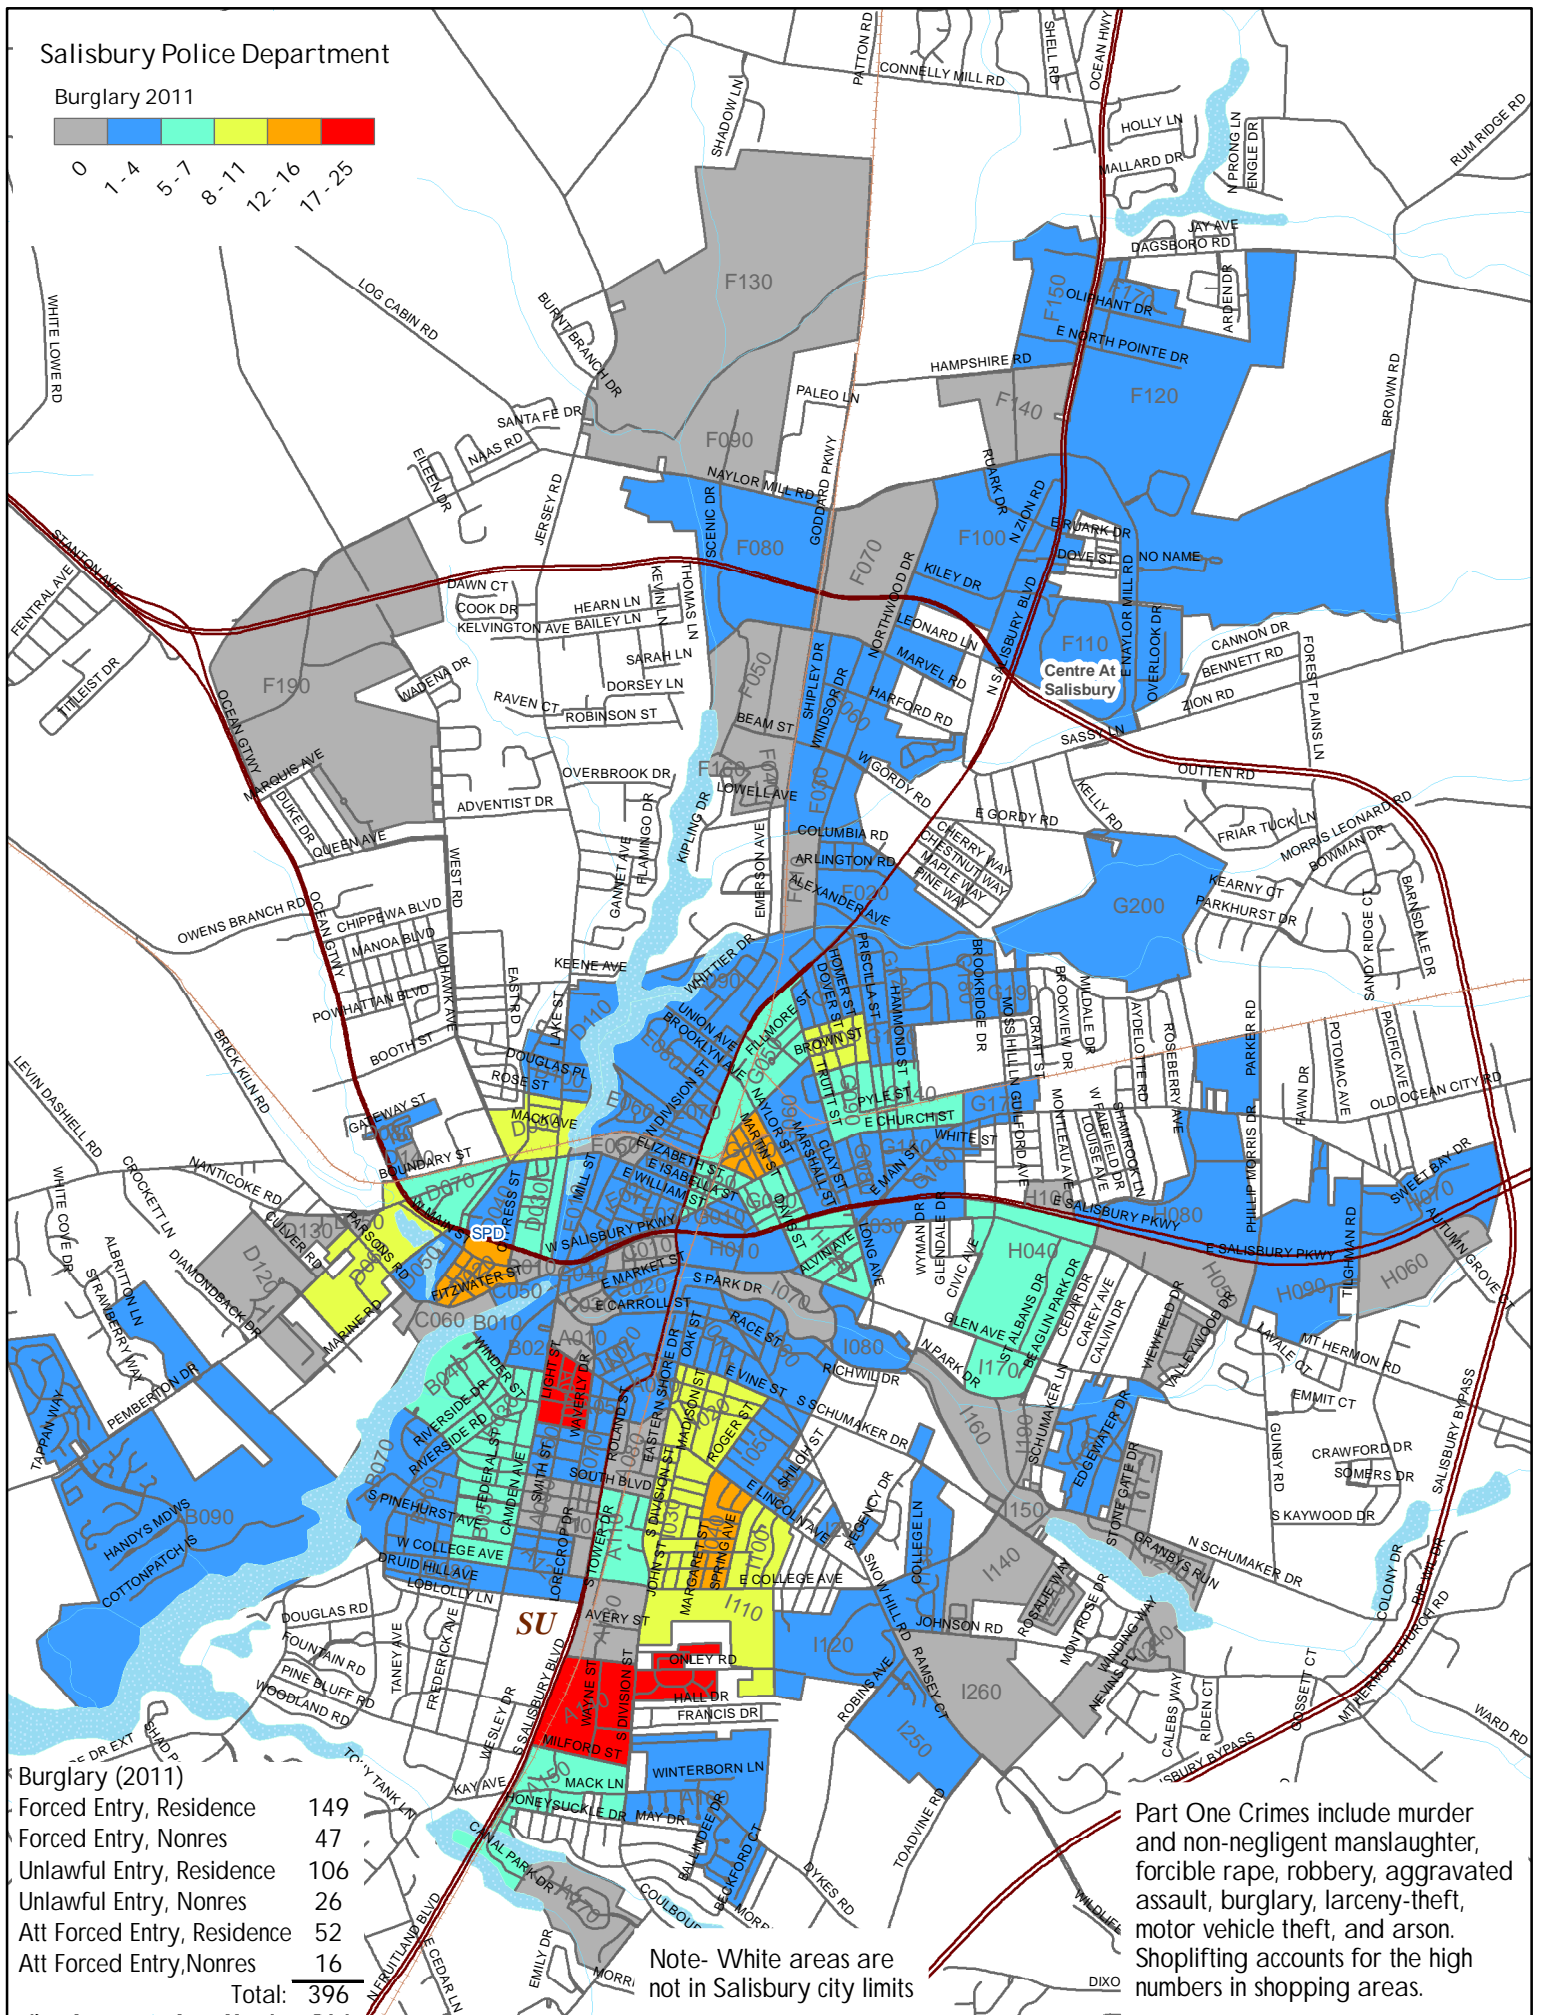

Salisbury Police Department

Burglary 2011

Burglary (2011)

Forced Entry, Residence	149
Forced Entry, Nonres	47
Unlawful Entry, Residence	106
Unlawful Entry, Nonres	26
Att Forced Entry, Residence	52
Att Forced Entry, Nonres	16
Total:	396

Note- White areas are not in Salisbury city limits

Part One Crimes include murder and non-negligent manslaughter, forcible rape, robbery, aggravated assault, burglary, larceny-theft, motor vehicle theft, and arson. Shoplifting accounts for the high numbers in shopping areas.