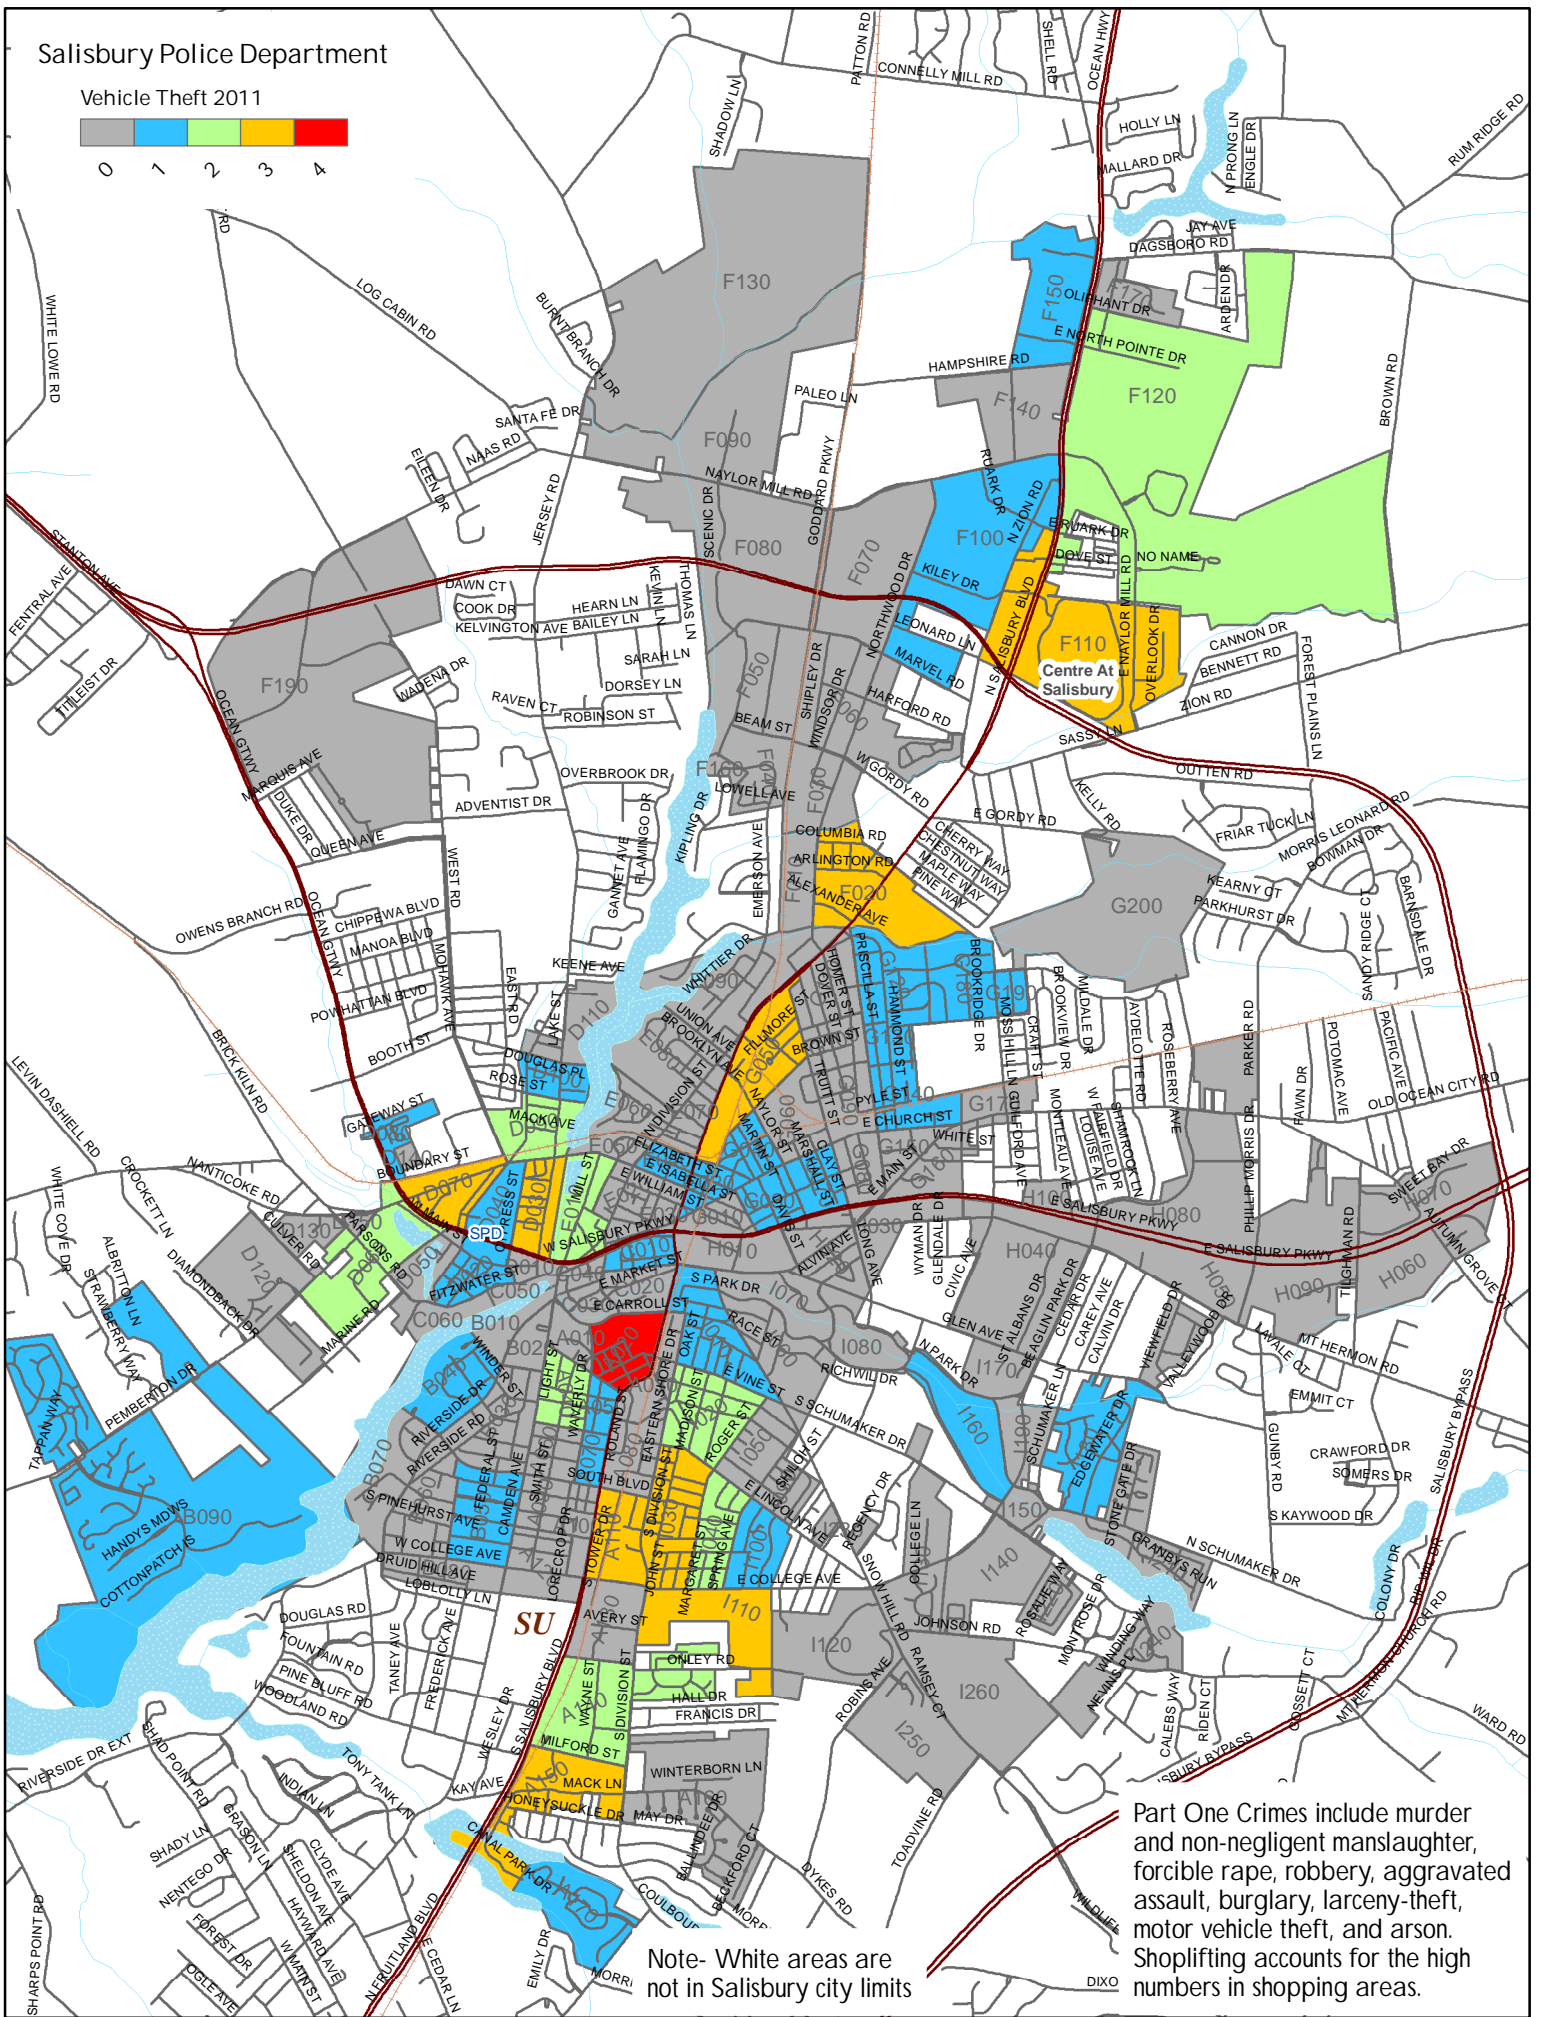

Salisbury Police Department

Vehicle Theft 2011

Note- White areas are not in Salisbury city limits

Part One Crimes include murder and non-negligent manslaughter, forcible rape, robbery, aggravated assault, burglary, larceny-theft, motor vehicle theft, and arson. Shoplifting accounts for the high numbers in shopping areas.