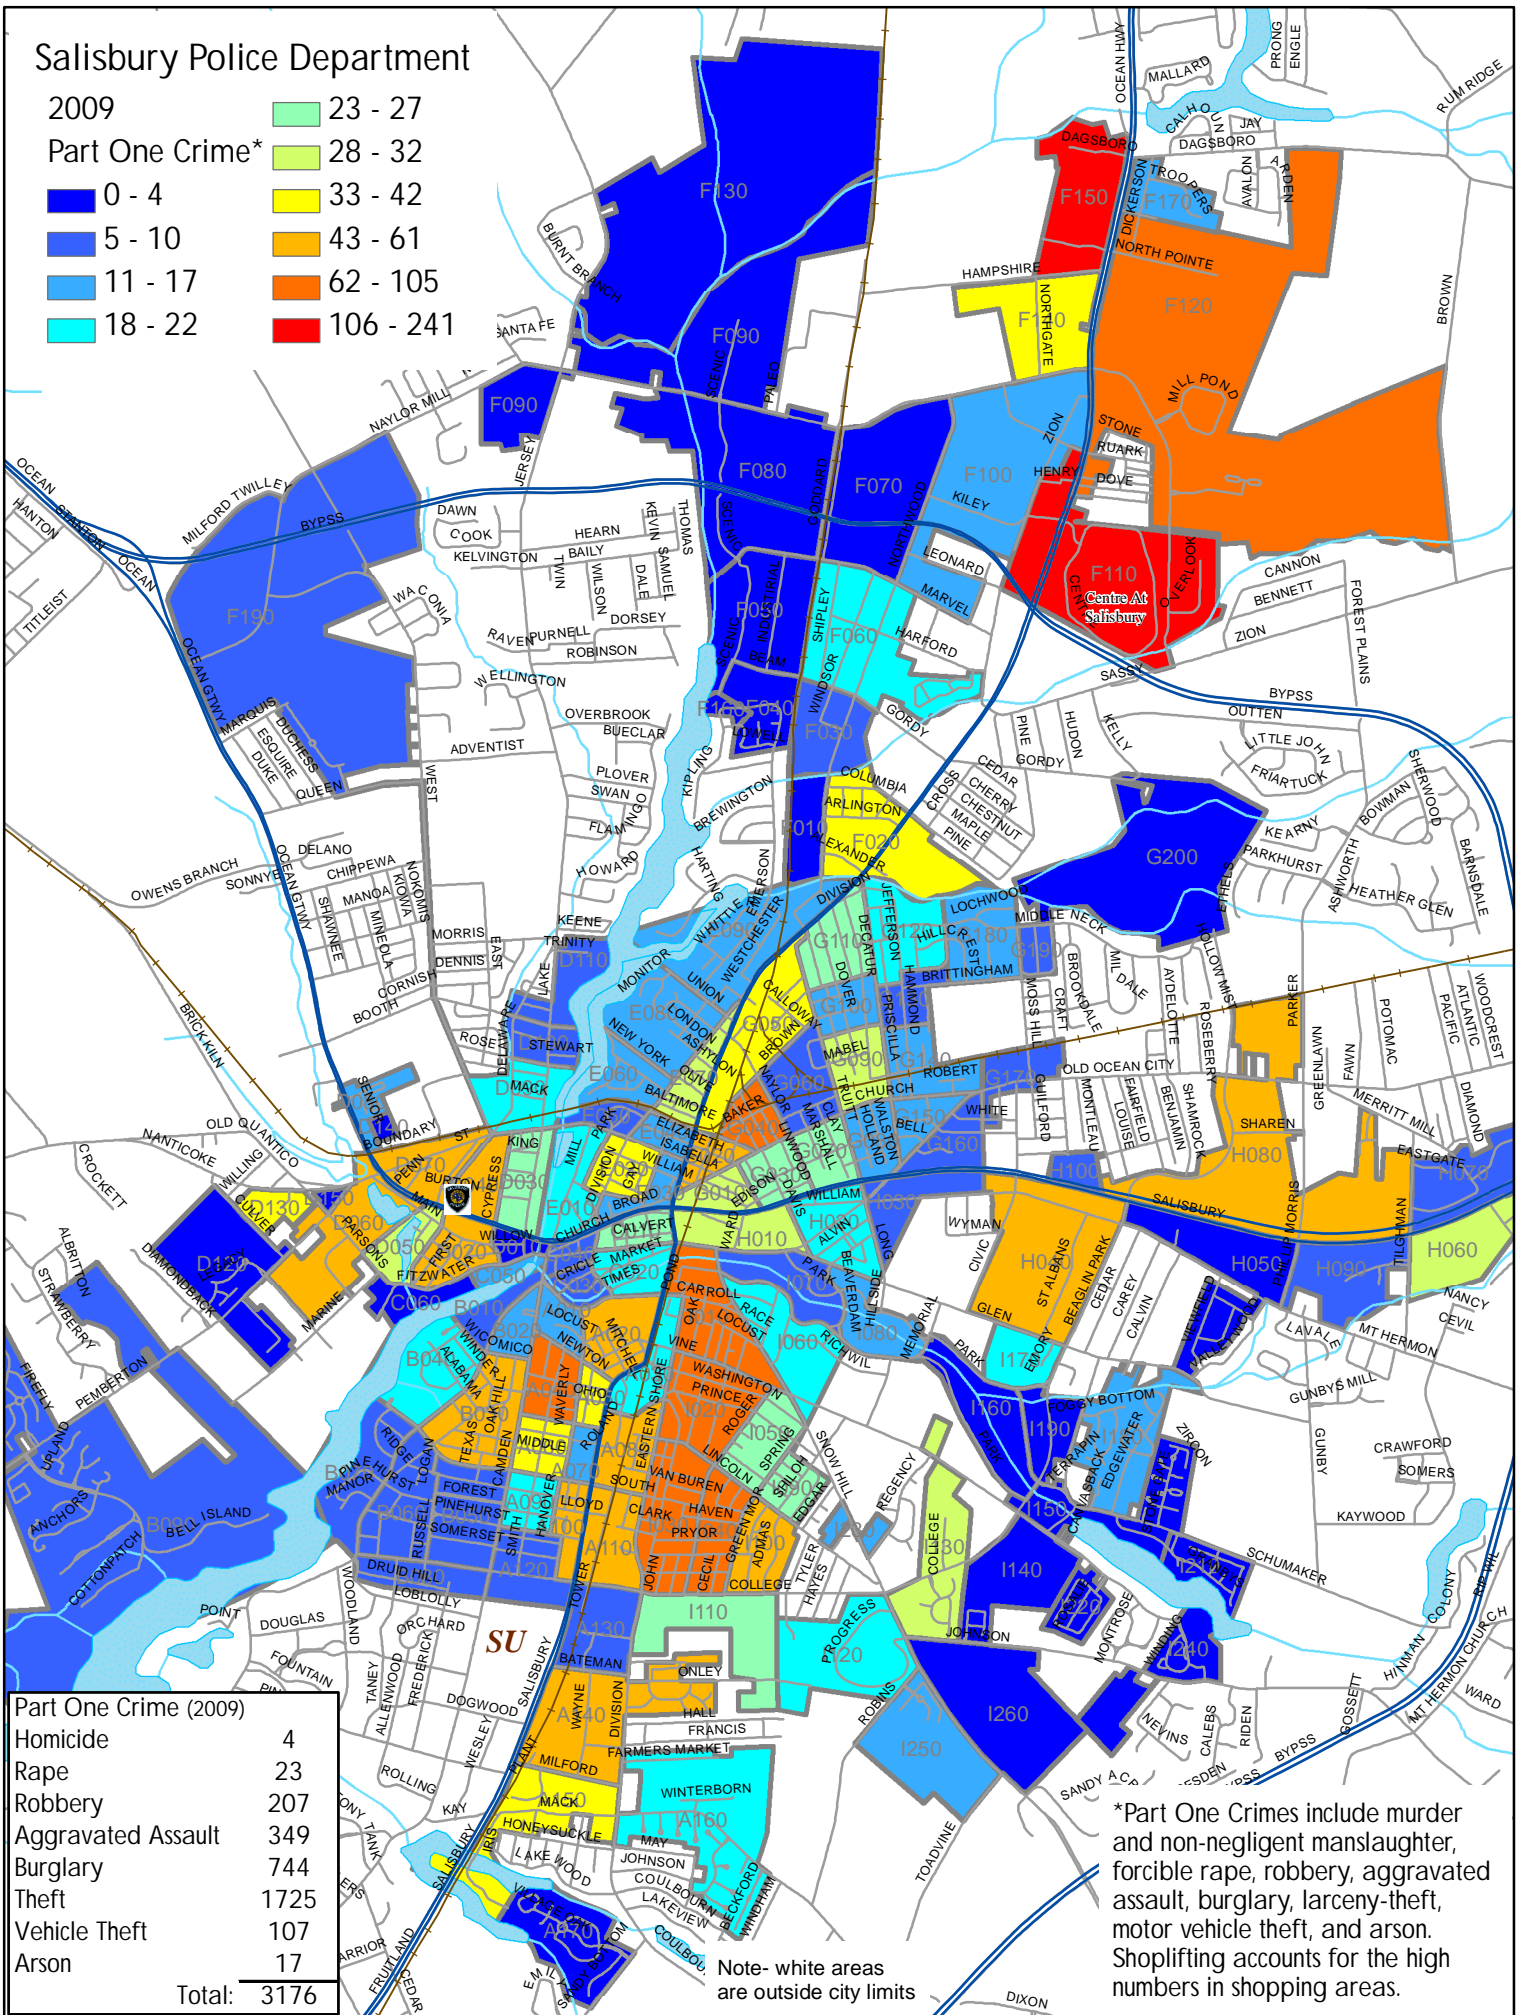

# Salisbury Police Department

2009

Part One Crime\*

- 0 - 4
- 5 - 10
- 11 - 17
- 18 - 22

- 23 - 27
- 28 - 32
- 33 - 42
- 43 - 61
- 62 - 105
- 106 - 241

Part One Crime (2009)	
Homicide	4
Rape	23
Robbery	207
Aggravated Assault	349
Burglary	744
Theft	1725
Vehicle Theft	107
Arson	17
<b>Total:</b>	<b>3176</b>

Note- white areas are outside city limits

\*Part One Crimes include murder and non-negligent manslaughter, forcible rape, robbery, aggravated assault, burglary, larceny-theft, motor vehicle theft, and arson. Shoplifting accounts for the high numbers in shopping areas.