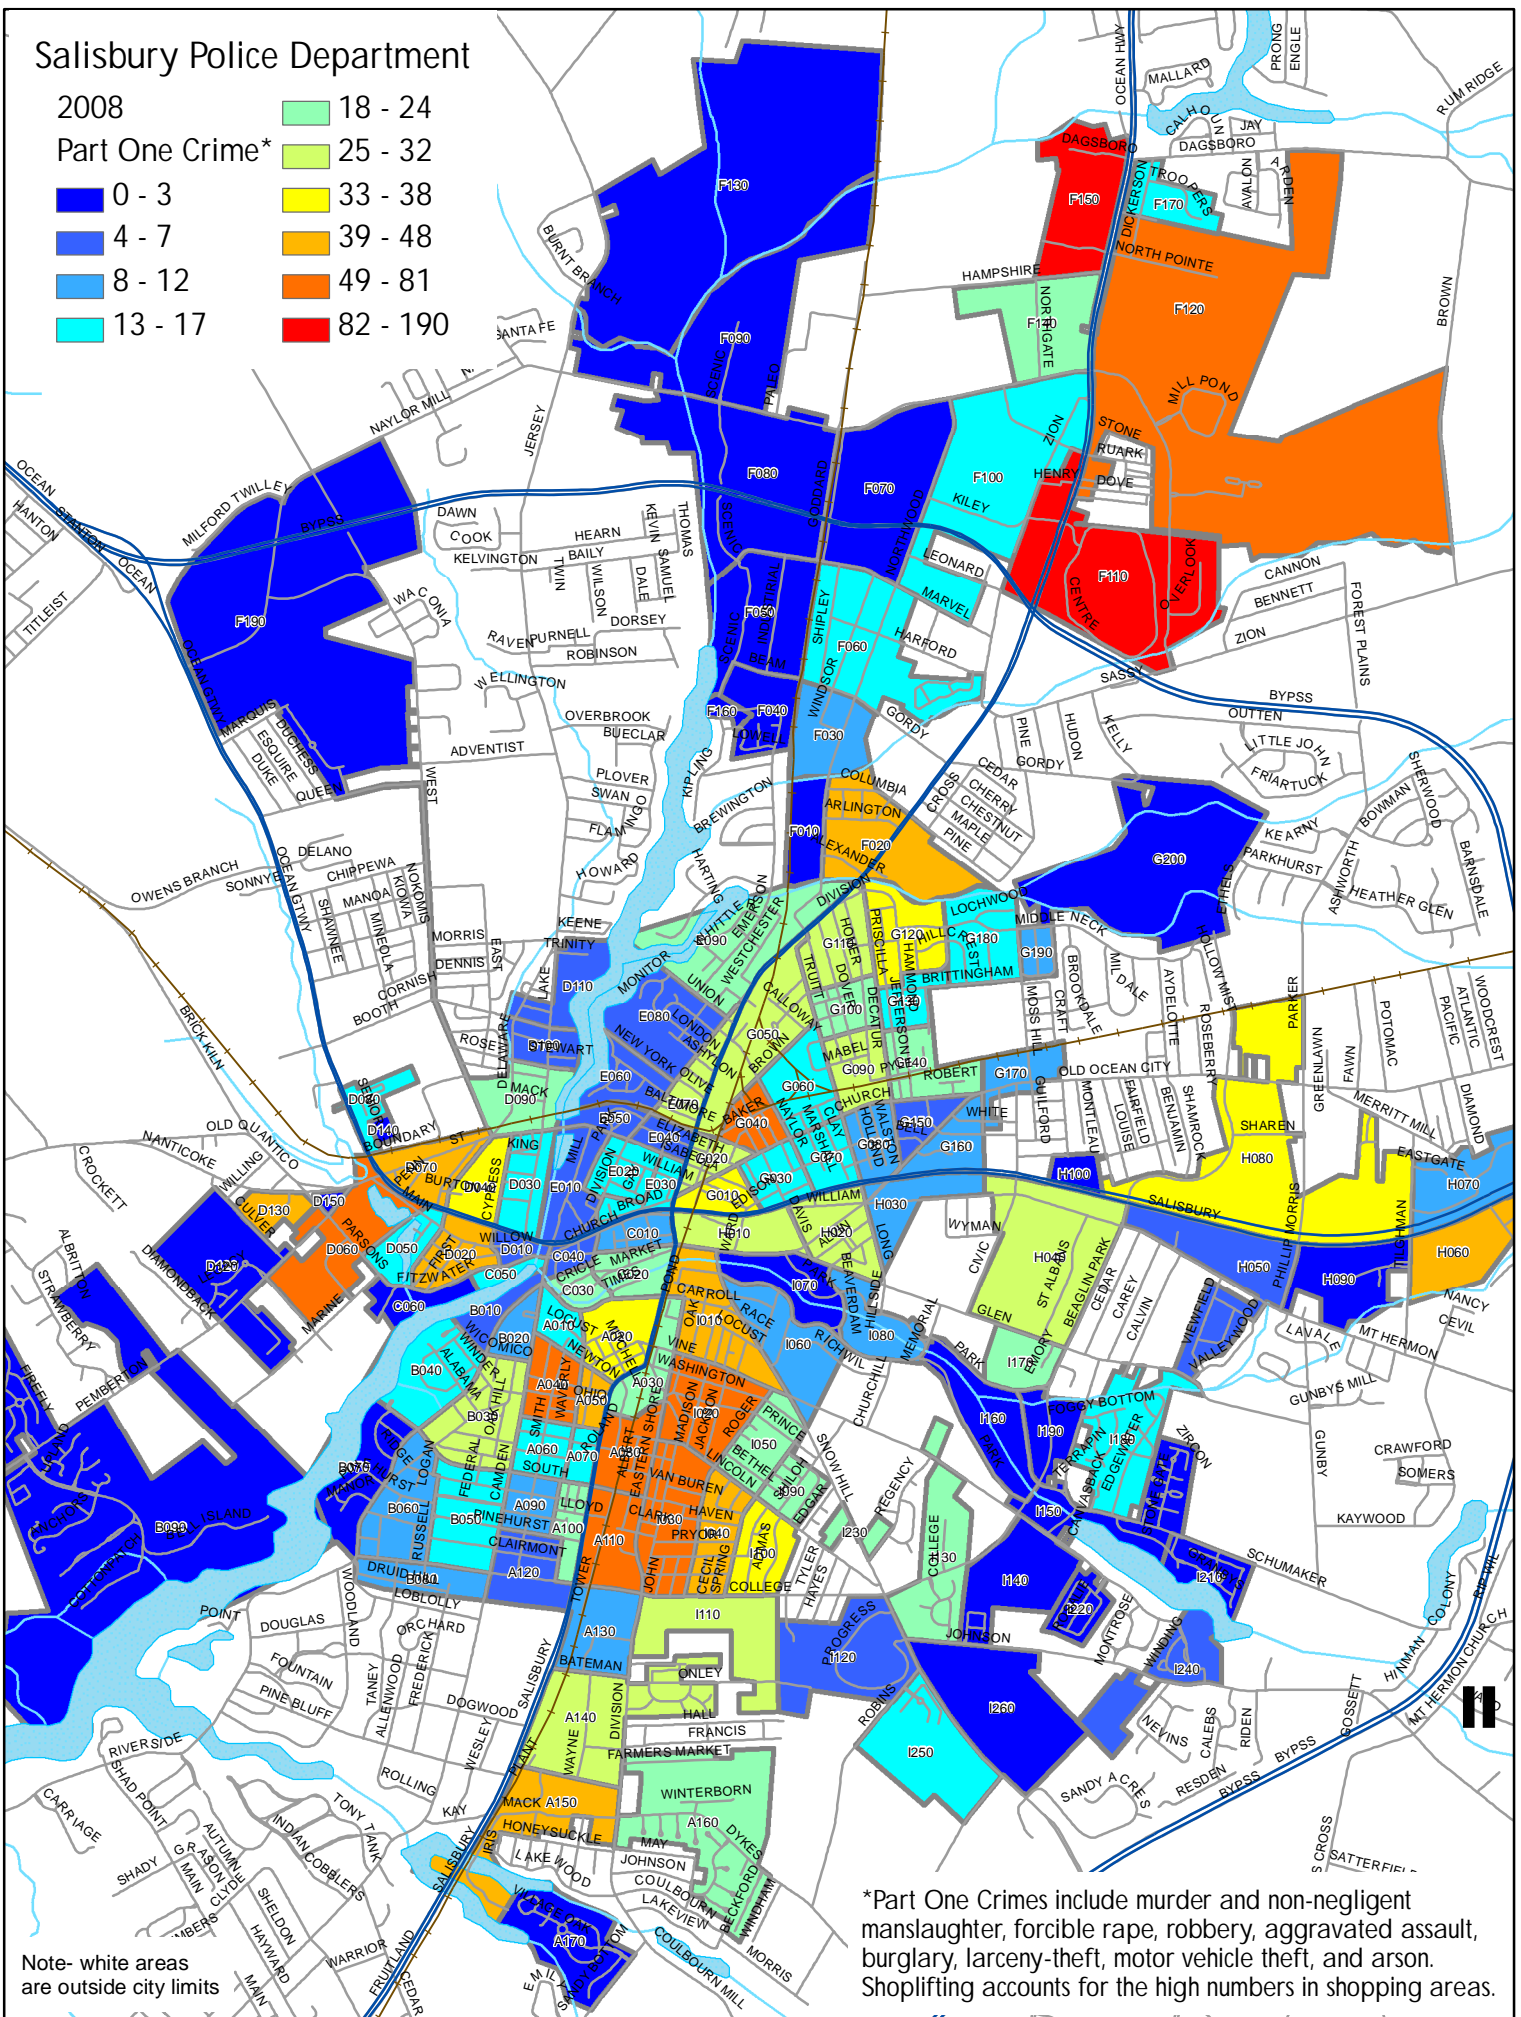

Salisbury Police Department

2008

Part One Crime*

- 0 - 3
- 4 - 7
- 8 - 12
- 13 - 17

- 18 - 24
- 25 - 32
- 33 - 38
- 39 - 48
- 49 - 81
- 82 - 190

Note- white areas are outside city limits

*Part One Crimes include murder and non-negligent manslaughter, forcible rape, robbery, aggravated assault, burglary, larceny-theft, motor vehicle theft, and arson. Shoplifting accounts for the high numbers in shopping areas.