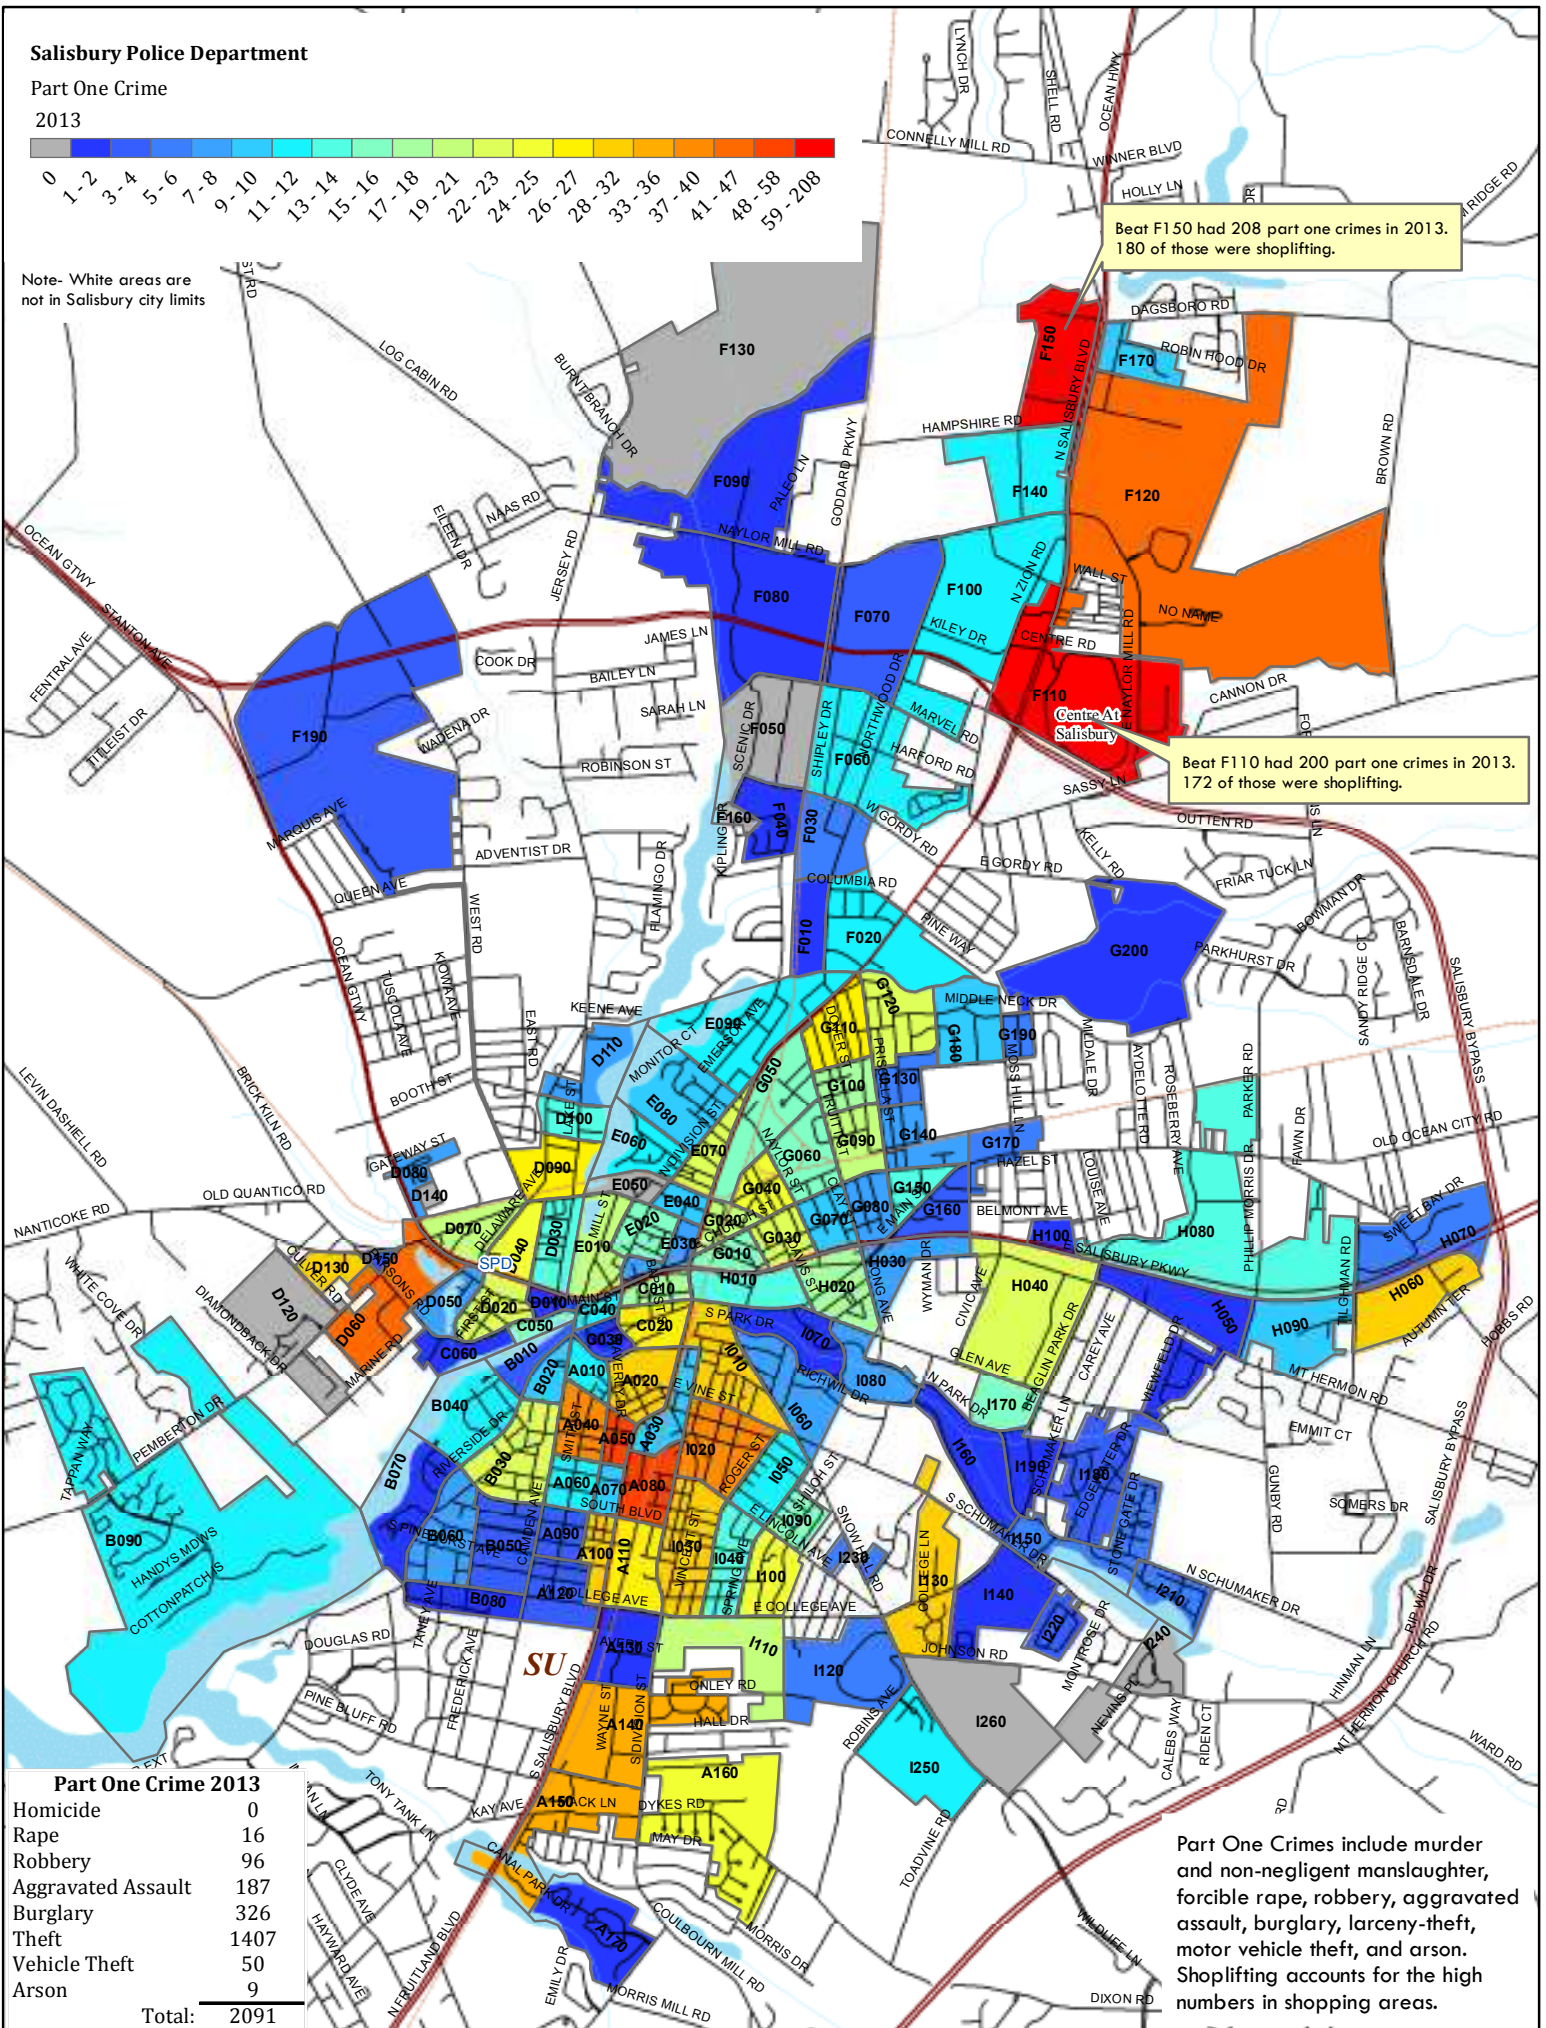

# Salisbury Police Department

## Part One Crime

2013

Note- White areas are not in Salisbury city limits

Beat F150 had 208 part one crimes in 2013. 180 of those were shoplifting.

Beat F110 had 200 part one crimes in 2013. 172 of those were shoplifting.

**Part One Crime 2013**

Homicide	0
Rape	16
Robbery	96
Aggravated Assault	187
Burglary	326
Theft	1407
Vehicle Theft	50
Arson	9
<b>Total:</b>	<b>2091</b>

Part One Crimes include murder and non-negligent manslaughter, forcible rape, robbery, aggravated assault, burglary, larceny-theft, motor vehicle theft, and arson. Shoplifting accounts for the high numbers in shopping areas.