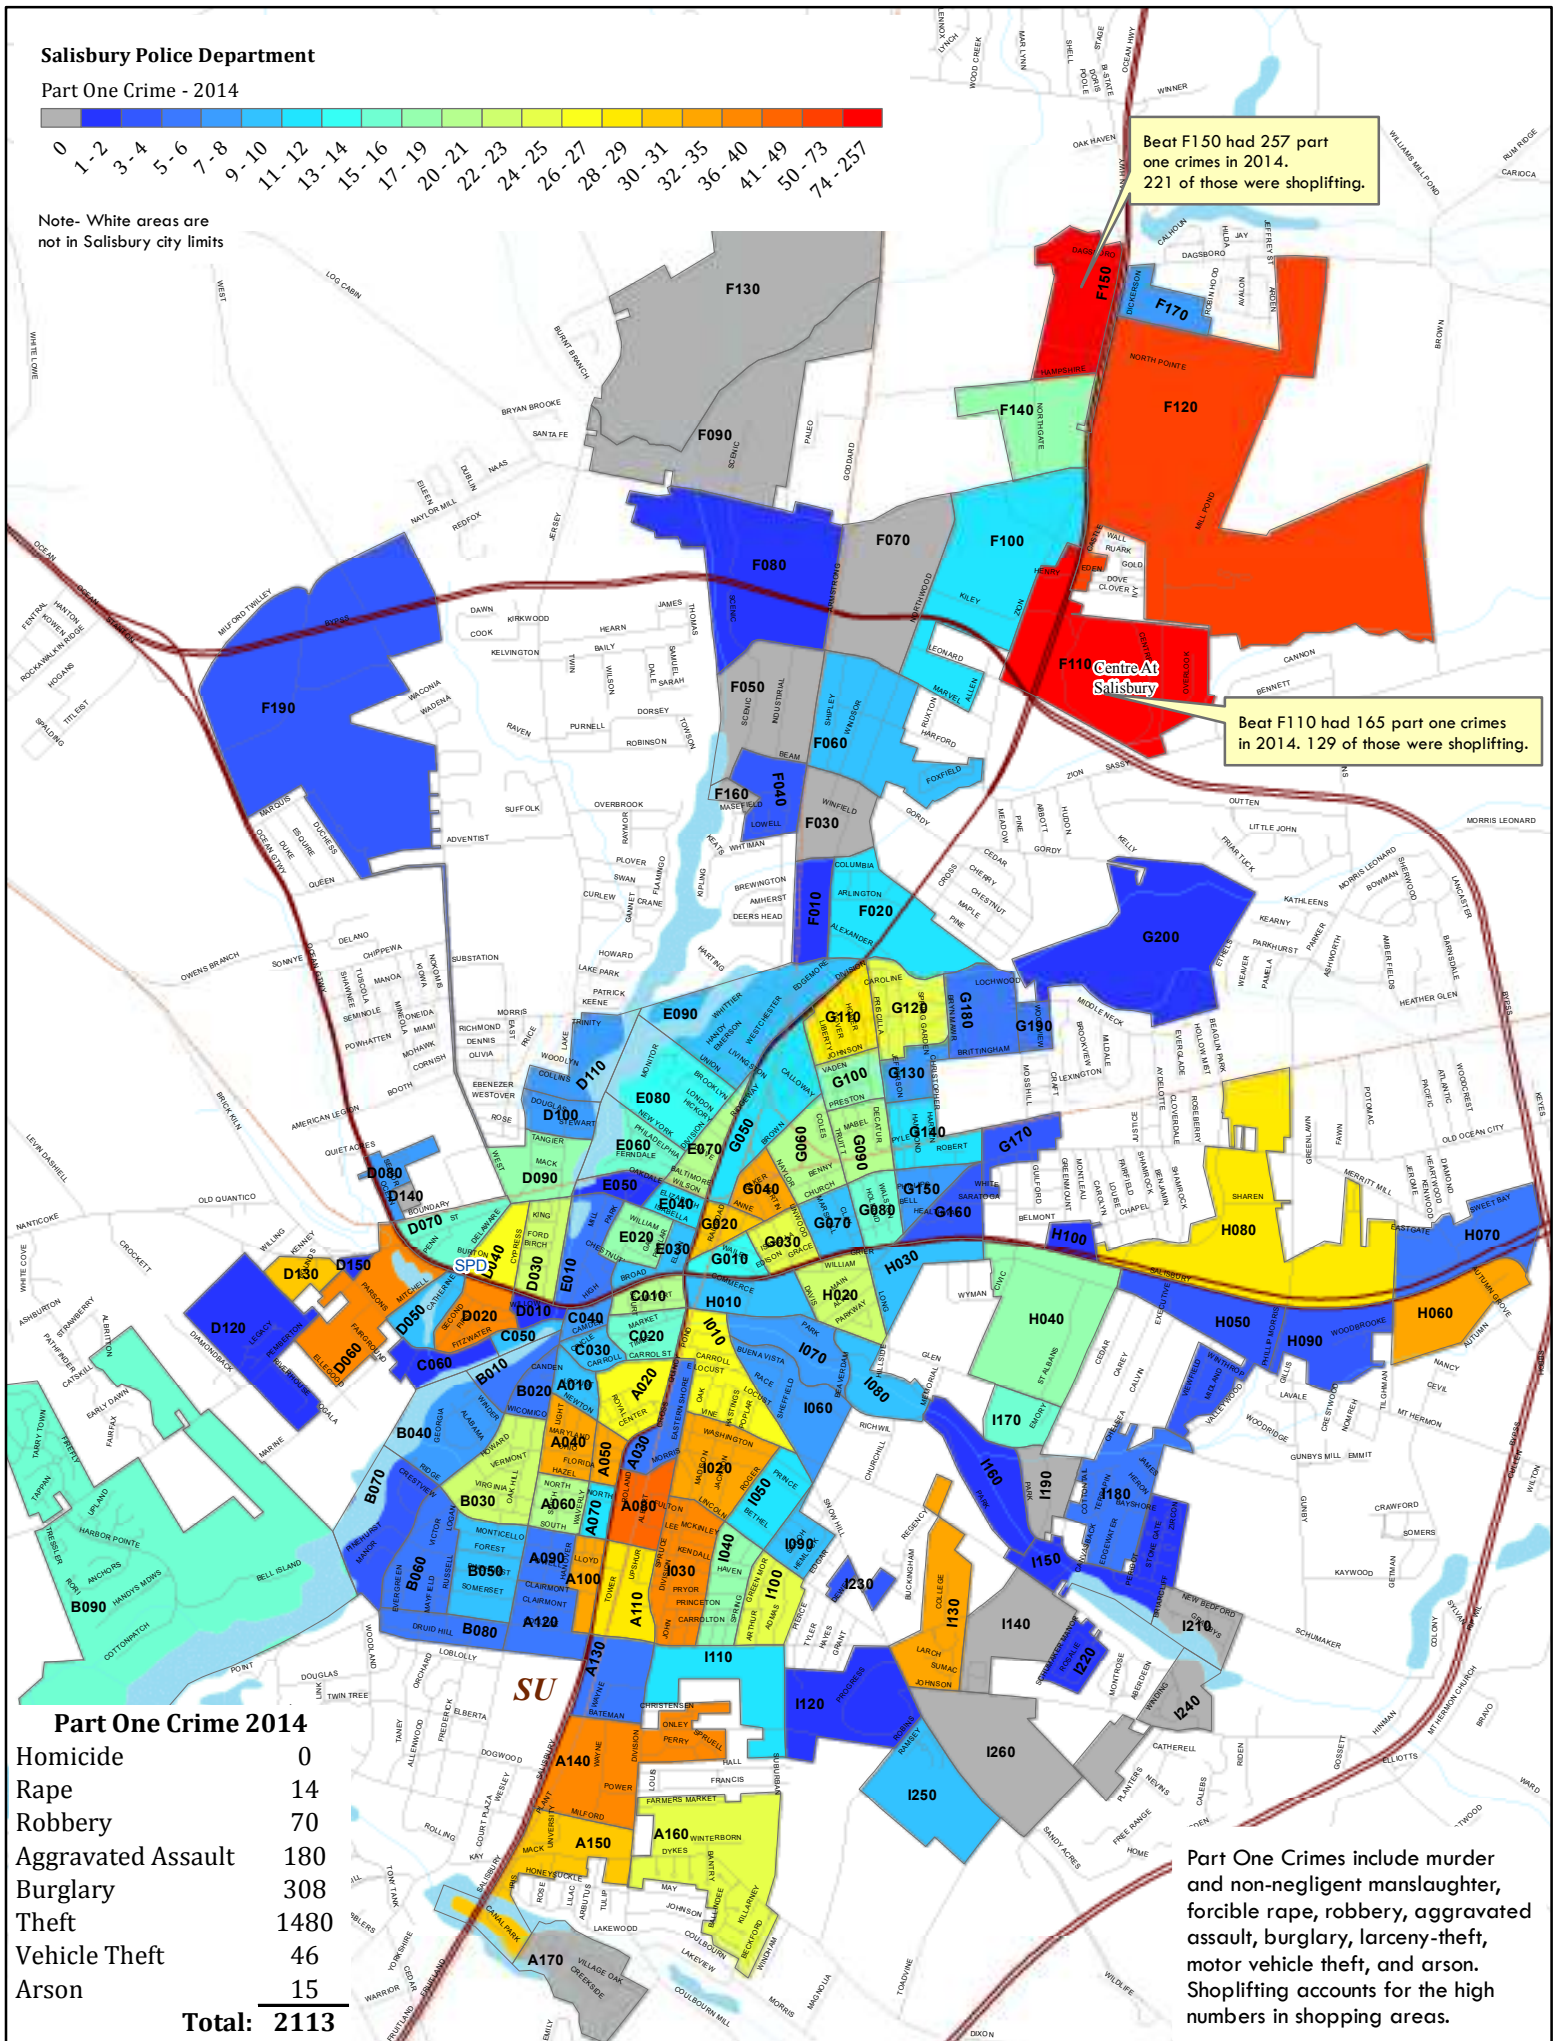

Salisbury Police Department

Part One Crime - 2014

Note: White areas are not in Salisbury city limits

Beat F150 had 257 part one crimes in 2014. 221 of those were shoplifting.

Beat F110 had 165 part one crimes in 2014. 129 of those were shoplifting.

Part One Crime 2014

Homicide	0
Rape	14
Robbery	70
Aggravated Assault	180
Burglary	308
Theft	1480
Vehicle Theft	46
Arson	15
Total:	2113

Part One Crimes include murder and non-negligent manslaughter, forcible rape, robbery, aggravated assault, burglary, larceny-theft, motor vehicle theft, and arson. Shoplifting accounts for the high numbers in shopping areas.