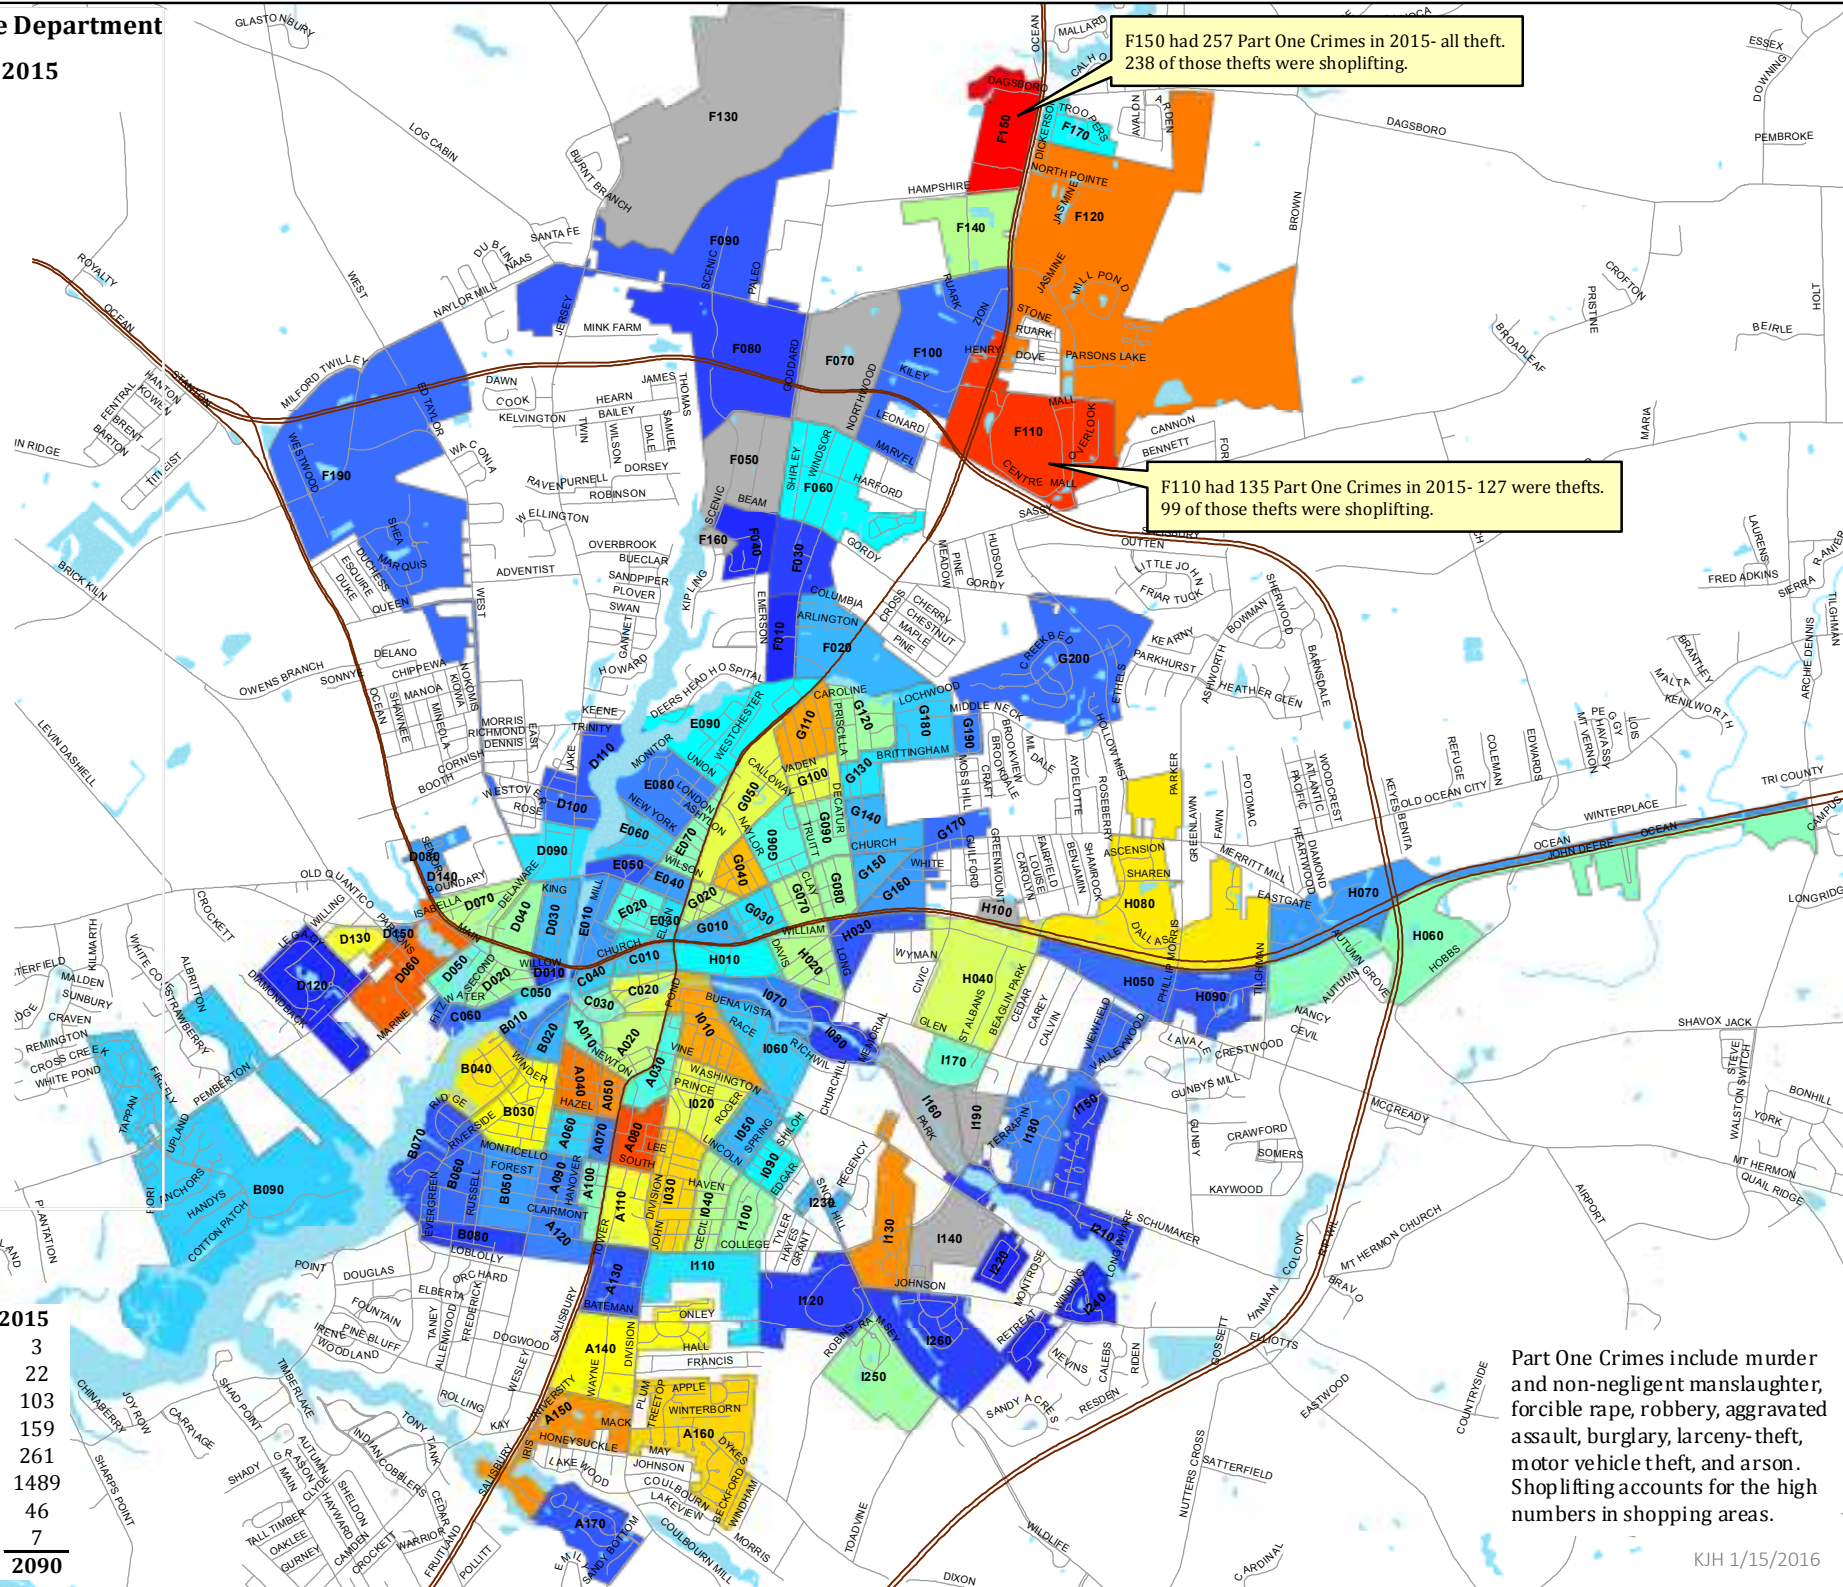

# Salisbury Police Department

## Part One Crime - 2015

White areas are outside city limits.

### Part One Crime - 2015

Homicide	3
Rape	22
Robbery	103
Aggravated Assault	159
Burglary	261
Theft	1489
Vehicle Theft	46
Arson	7
<b>Total:</b>	<b>2090</b>

F150 had 257 Part One Crimes in 2015- all theft. 238 of those thefts were shoplifting.

F110 had 135 Part One Crimes in 2015- 127 were thefts. 99 of those thefts were shoplifting.

Part One Crimes include murder and non-negligent manslaughter, forcible rape, robbery, aggravated assault, burglary, larceny-theft, motor vehicle theft, and arson. Shoplifting accounts for the high numbers in shopping areas.