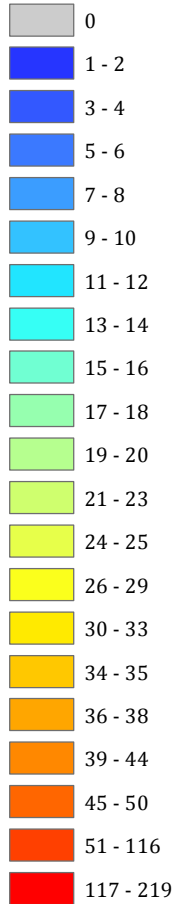

Salisbury Police Department

Part One Crime - 2016

White areas are outside city limits.

Part One Crime - 2016

Homicide	2
Rape	12
Robbery	103
Aggravated Assault	161
Burglary	234
Theft	1405
Vehicle Theft	52
Arson	9
Total:	1978

F150 had 219 part one crimes in 2016. 218 of those were theft including 195 shoplifting.

F110 had 116 part one crimes in 2016. 110 of those were theft, including 66 shoplifting.

Part One Crimes include murder and non-negligent manslaughter, forcible rape, robbery, aggravated assault, burglary, larceny-theft, motor vehicle theft, and arson. Shoplifting accounts for the high numbers in shopping areas.