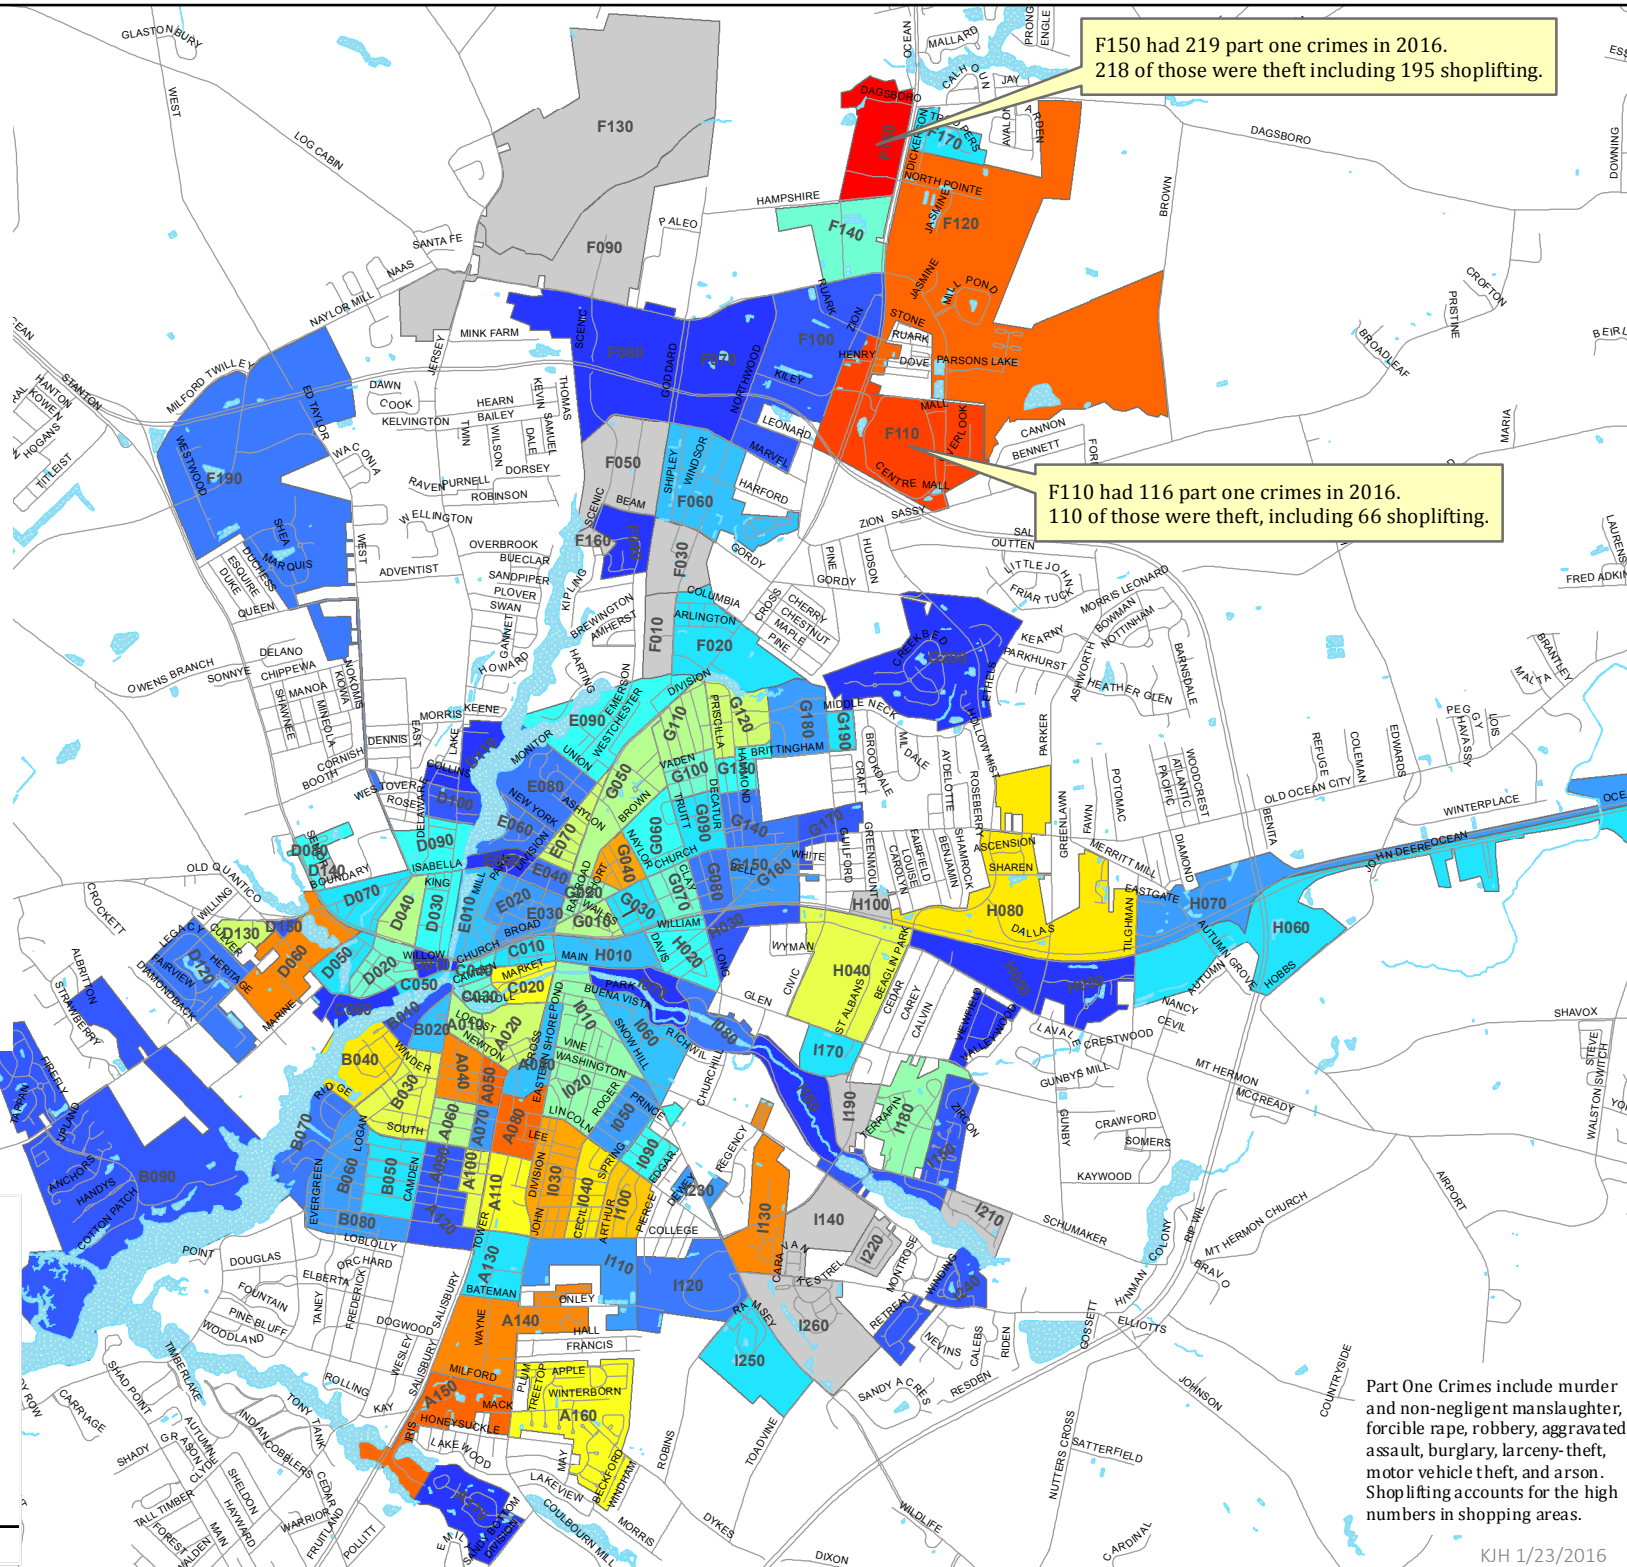

Salisbury Police Department

Part One Crime - 2016

White areas are outside city limits.

Part One Crime - 2016

Homicide	2
Rape	12
Robbery	103
Aggravated Assault	161
Burglary	234
Theft	1405
Vehicle Theft	52
Arson	9
Total:	1978

F150 had 219 part one crimes in 2016. 218 of those were theft including 195 shoplifting.

F110 had 116 part one crimes in 2016. 110 of those were theft, including 66 shoplifting.

Part One Crimes include murder and non-negligent manslaughter, forcible rape, robbery, aggravated assault, burglary, larceny-theft, motor vehicle theft, and arson. Shoplifting accounts for the high numbers in shopping areas.