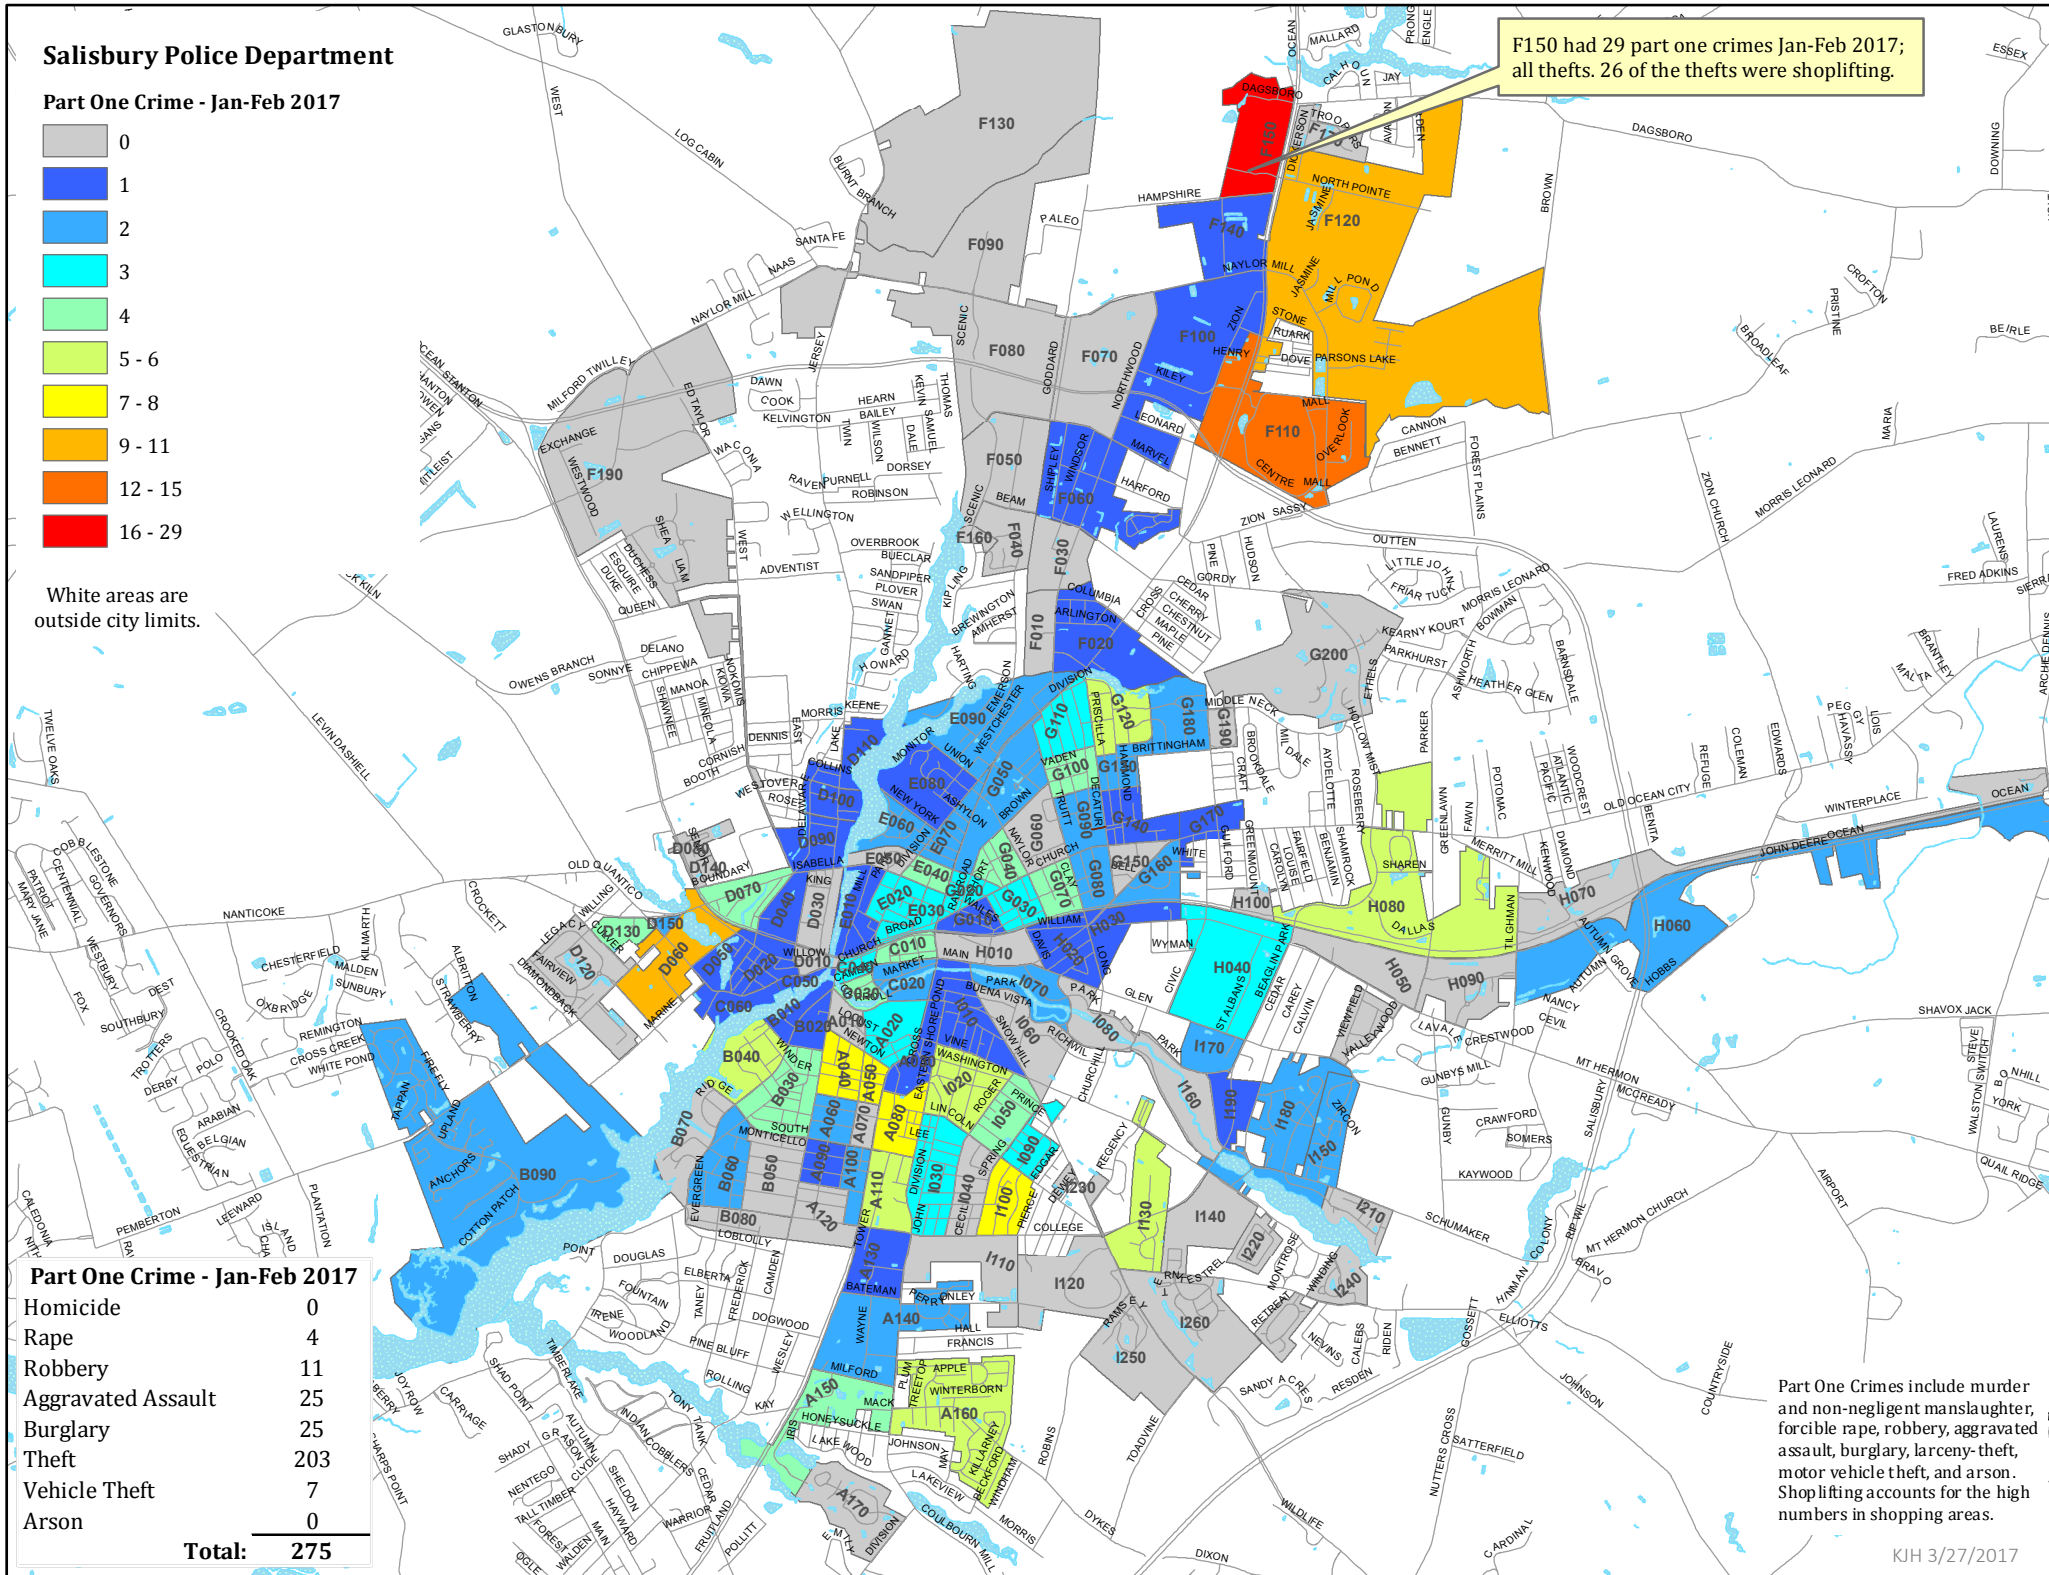

Salisbury Police Department

Part One Crime - Jan-Feb 2017

White areas are outside city limits.

F150 had 29 part one crimes Jan-Feb 2017; all thefts. 26 of the thefts were shoplifting.

Part One Crime - Jan-Feb 2017

| | |
|--------------------|------------|
| Homicide | 0 |
| Rape | 4 |
| Robbery | 11 |
| Aggravated Assault | 25 |
| Burglary | 25 |
| Theft | 203 |
| Vehicle Theft | 7 |
| Arson | 0 |
| Total: | 275 |

Part One Crimes include murder and non-negligent manslaughter, forcible rape, robbery, aggravated assault, burglary, larceny-theft, motor vehicle theft, and arson. Shoplifting accounts for the high numbers in shopping areas.