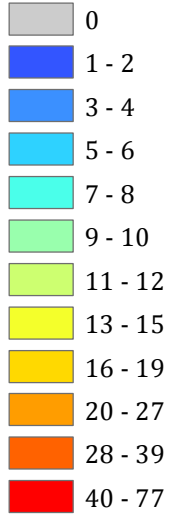

# Salisbury Police Department

## Part One Crime - Jan-May 2017

White areas are outside city limits.

F150 had 77 part one crimes Jan-May 2017; 75 were thefts, 64 of those were shoplifting.

## Part One Crime - Jan-May 2017

Homicide	0
Rape	11
Robbery	37
Aggravated Assault	71
Burglary	84
Theft	500
Vehicle Theft	17
Arson	3
<b>Total:</b>	<b>723</b>

Part One Crimes include murder and non-negligent manslaughter, forcible rape, robbery, aggravated assault, burglary, larceny-theft, motor vehicle theft, and arson. Shoplifting accounts for the high numbers in shopping areas.