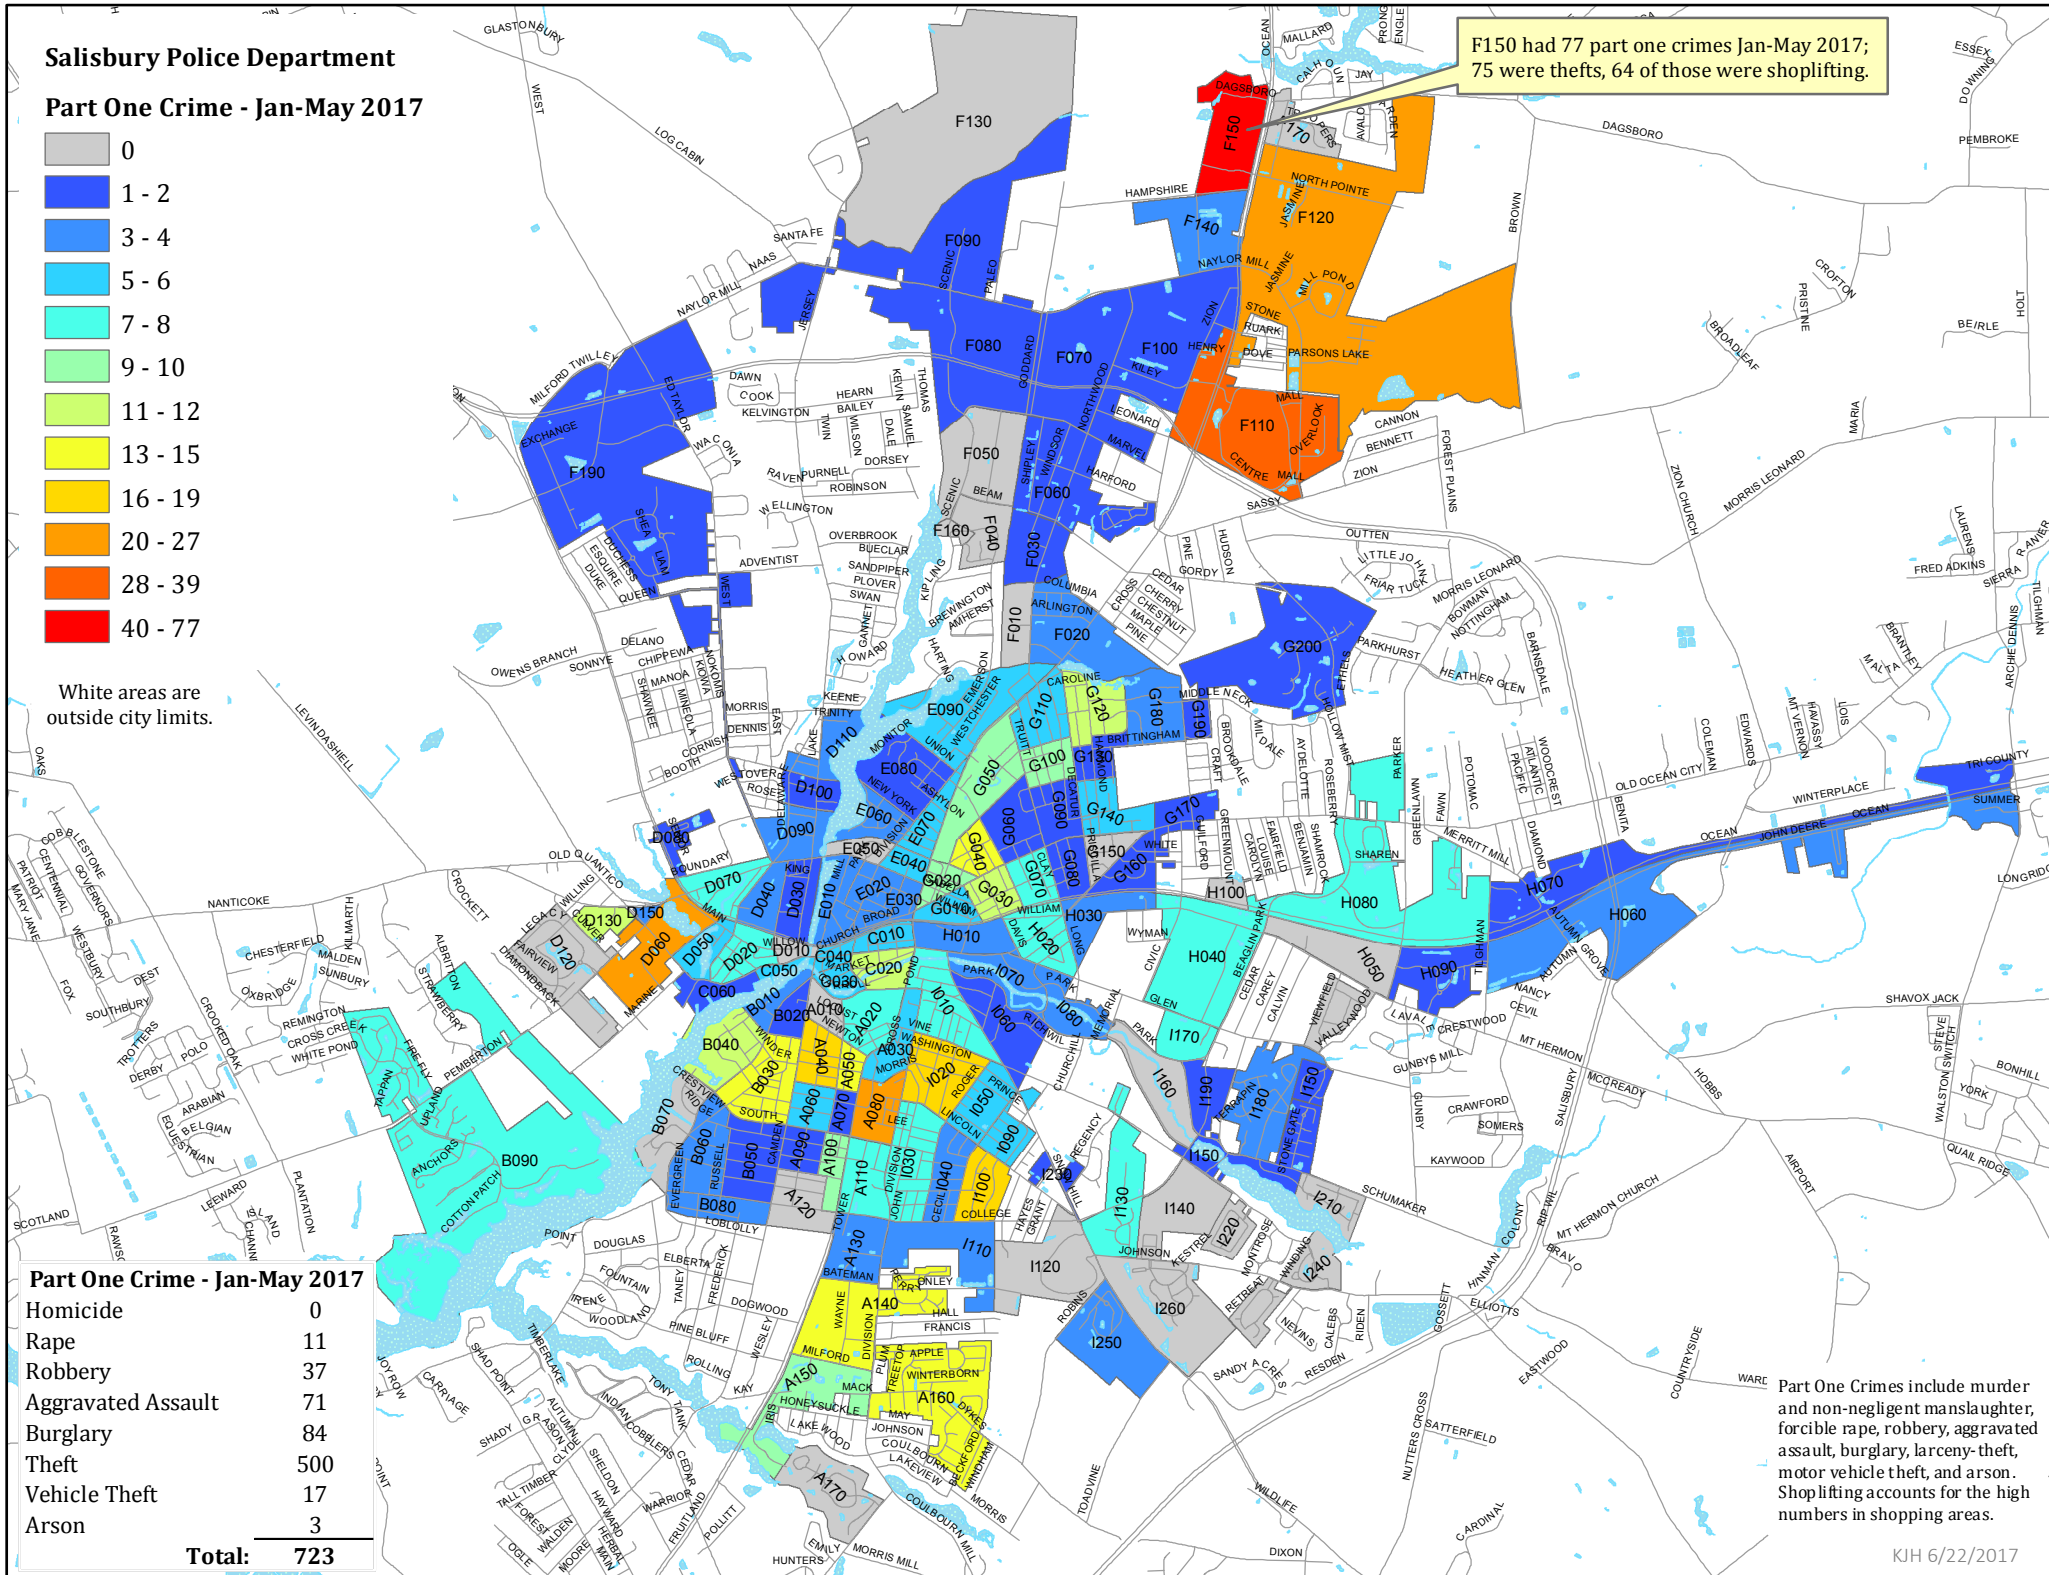

# Salisbury Police Department

## Part One Crime - Jan-May 2017

White areas are outside city limits.

F150 had 77 part one crimes Jan-May 2017; 75 were thefts, 64 of those were shoplifting.

## Part One Crime - Jan-May 2017

Homicide	0
Rape	11
Robbery	37
Aggravated Assault	71
Burglary	84
Theft	500
Vehicle Theft	17
Arson	3
<b>Total:</b>	<b>723</b>

Part One Crimes include murder and non-negligent manslaughter, forcible rape, robbery, aggravated assault, burglary, larceny-theft, motor vehicle theft, and arson. Shoplifting accounts for the high numbers in shopping areas.