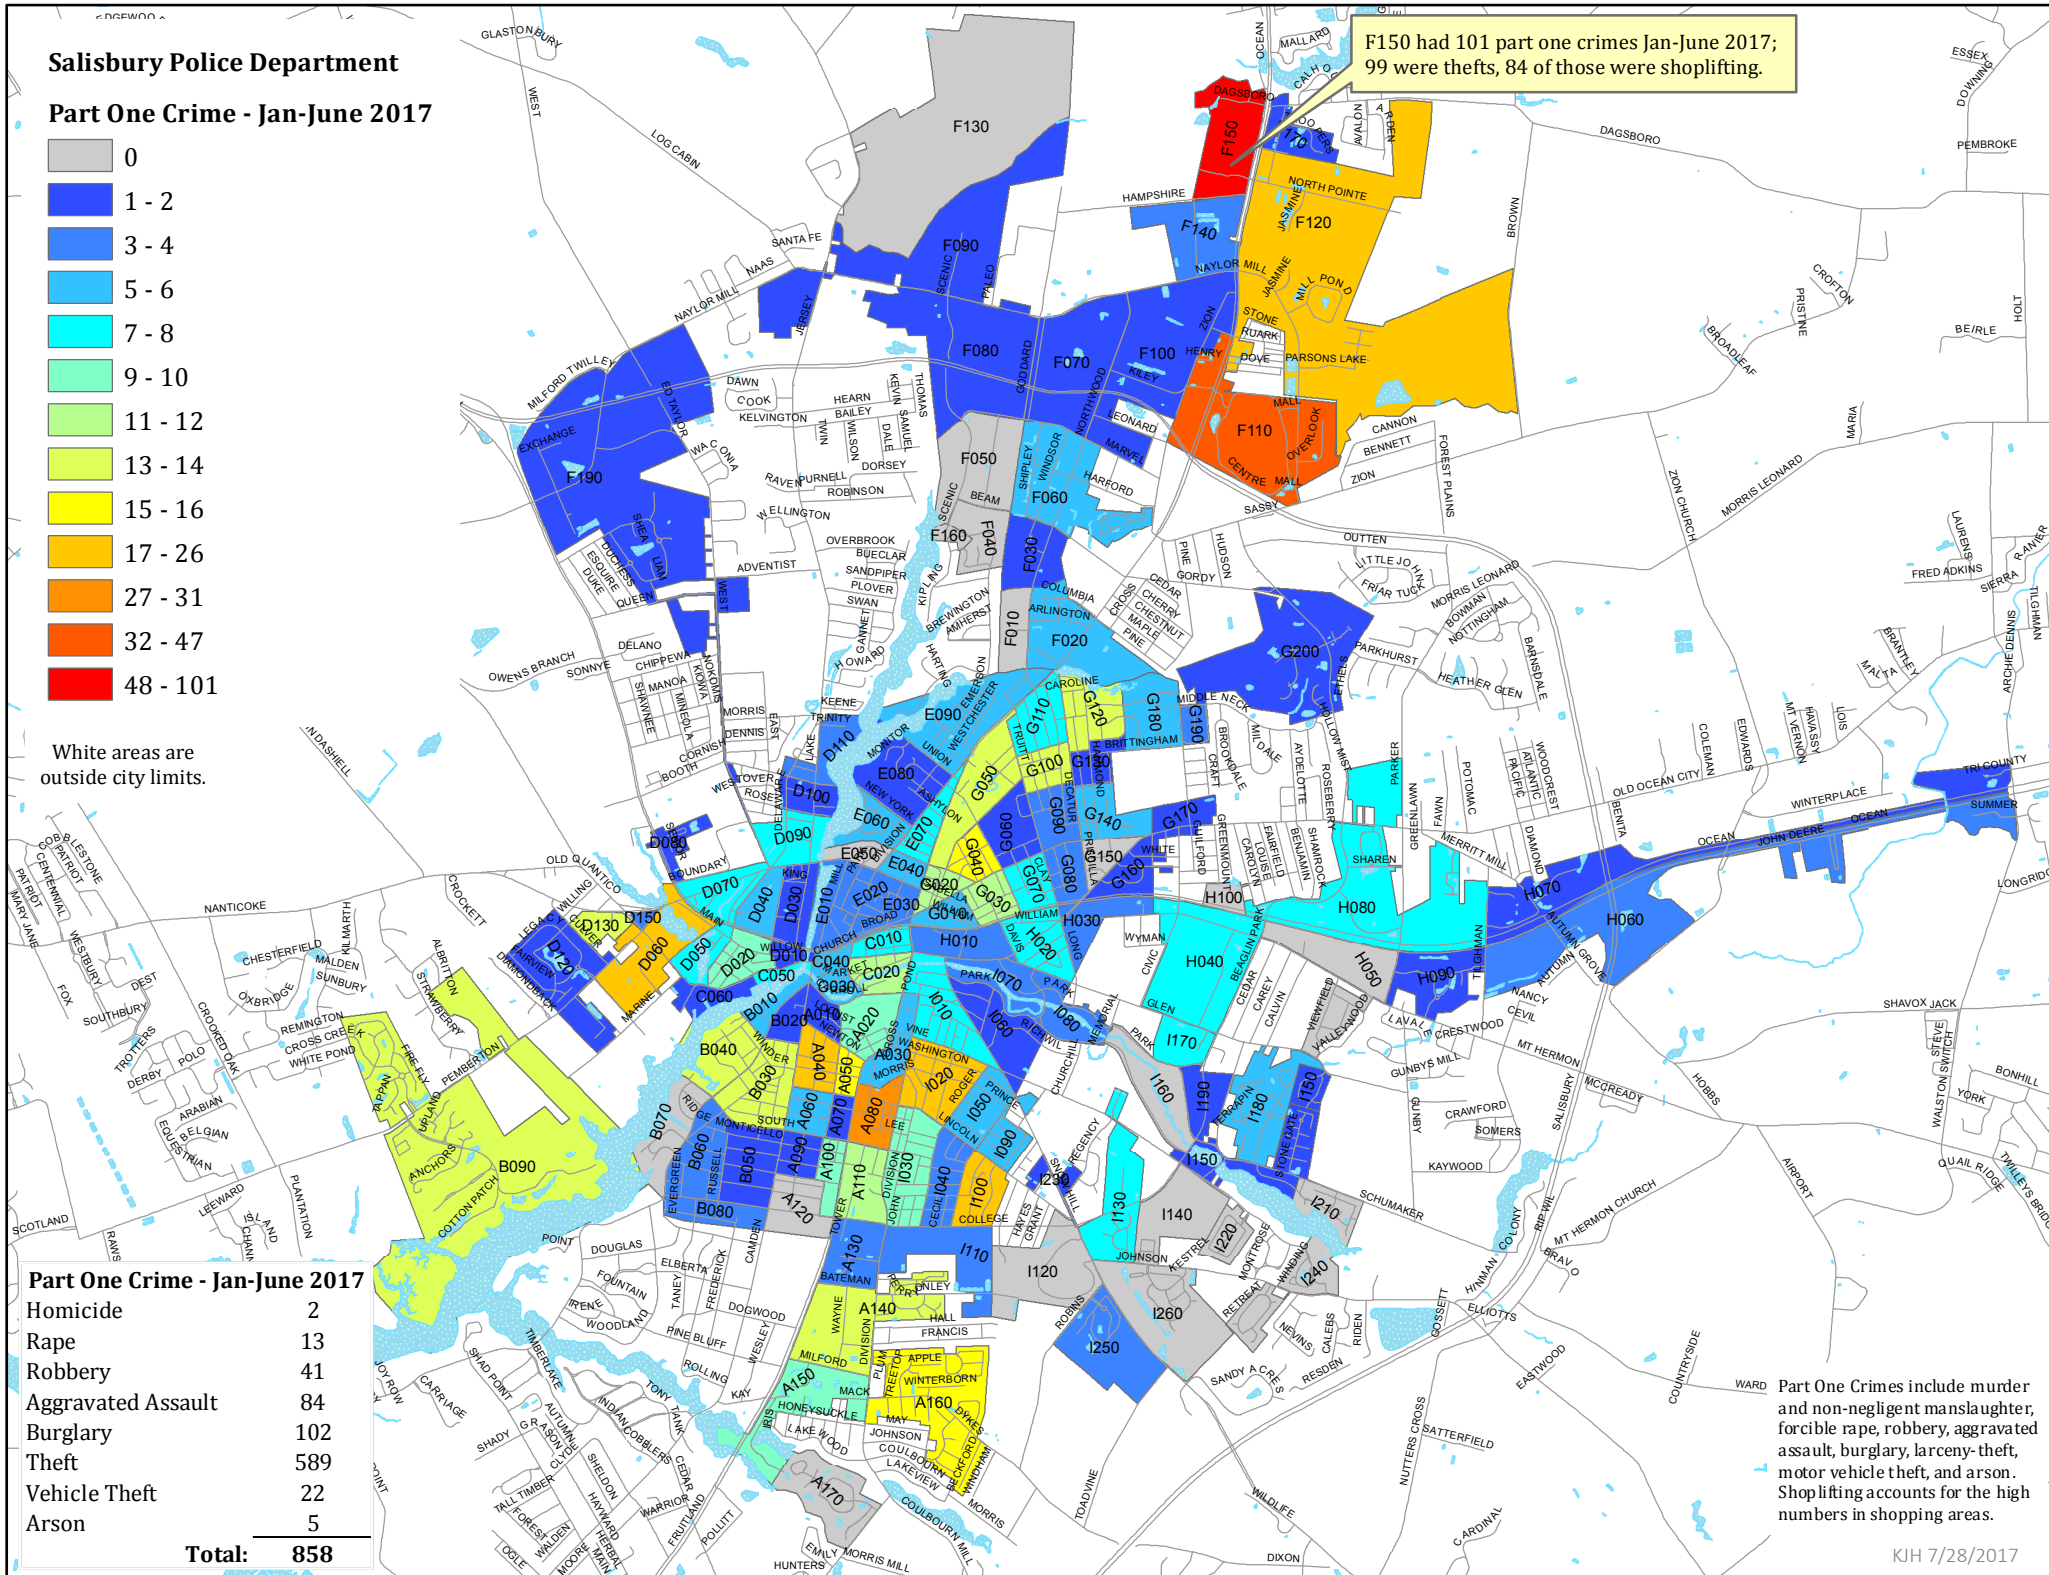

Salisbury Police Department

Part One Crime - Jan-June 2017

White areas are outside city limits.

F150 had 101 part one crimes Jan-June 2017; 99 were thefts, 84 of those were shoplifting.

Part One Crime - Jan-June 2017

Homicide	2
Rape	13
Robbery	41
Aggravated Assault	84
Burglary	102
Theft	589
Vehicle Theft	22
Arson	5
Total:	858

Part One Crimes include murder and non-negligent manslaughter, forcible rape, robbery, aggravated assault, burglary, larceny-theft, motor vehicle theft, and arson. Shoplifting accounts for the high numbers in shopping areas.