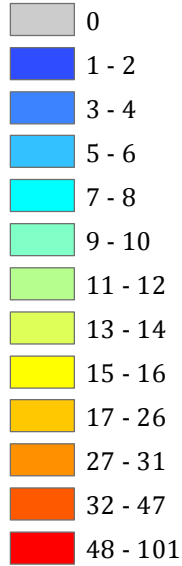

Salisbury Police Department

Part One Crime - Jan-June 2017

White areas are outside city limits.

F150 had 101 part one crimes Jan-June 2017; 99 were thefts, 84 of those were shoplifting.

Part One Crime - Jan-June 2017

Homicide	2
Rape	13
Robbery	41
Aggravated Assault	84
Burglary	102
Theft	589
Vehicle Theft	22
Arson	5
Total:	858

Part One Crimes include murder and non-negligent manslaughter, forcible rape, robbery, aggravated assault, burglary, larceny-theft, motor vehicle theft, and arson. Shoplifting accounts for the high numbers in shopping areas.