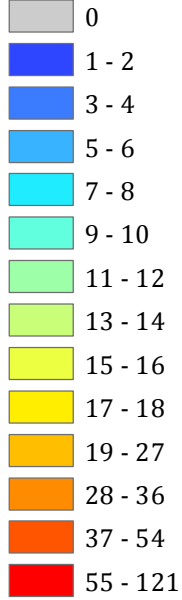

# Salisbury Police Department

## Part One Crime - Jan-July 2017

White areas are outside city limits.

F150 had 121 part one crimes Jan-July 2017; 119 were thefts, 99 of those were shoplifting.

## Part One Crime - Jan-July 2017

Homicide	4
Rape	14
Robbery	48
Aggravated Assault	104
Burglary	125
Theft	731
Vehicle Theft	24
Arson	5
<b>Total:</b>	<b>1055</b>

w. Part One Crimes include murder and non-negligent manslaughter, forcible rape, robbery, aggravated assault, burglary, larceny-theft, motor vehicle theft, and arson. Shoplifting accounts for the high numbers in shopping areas.