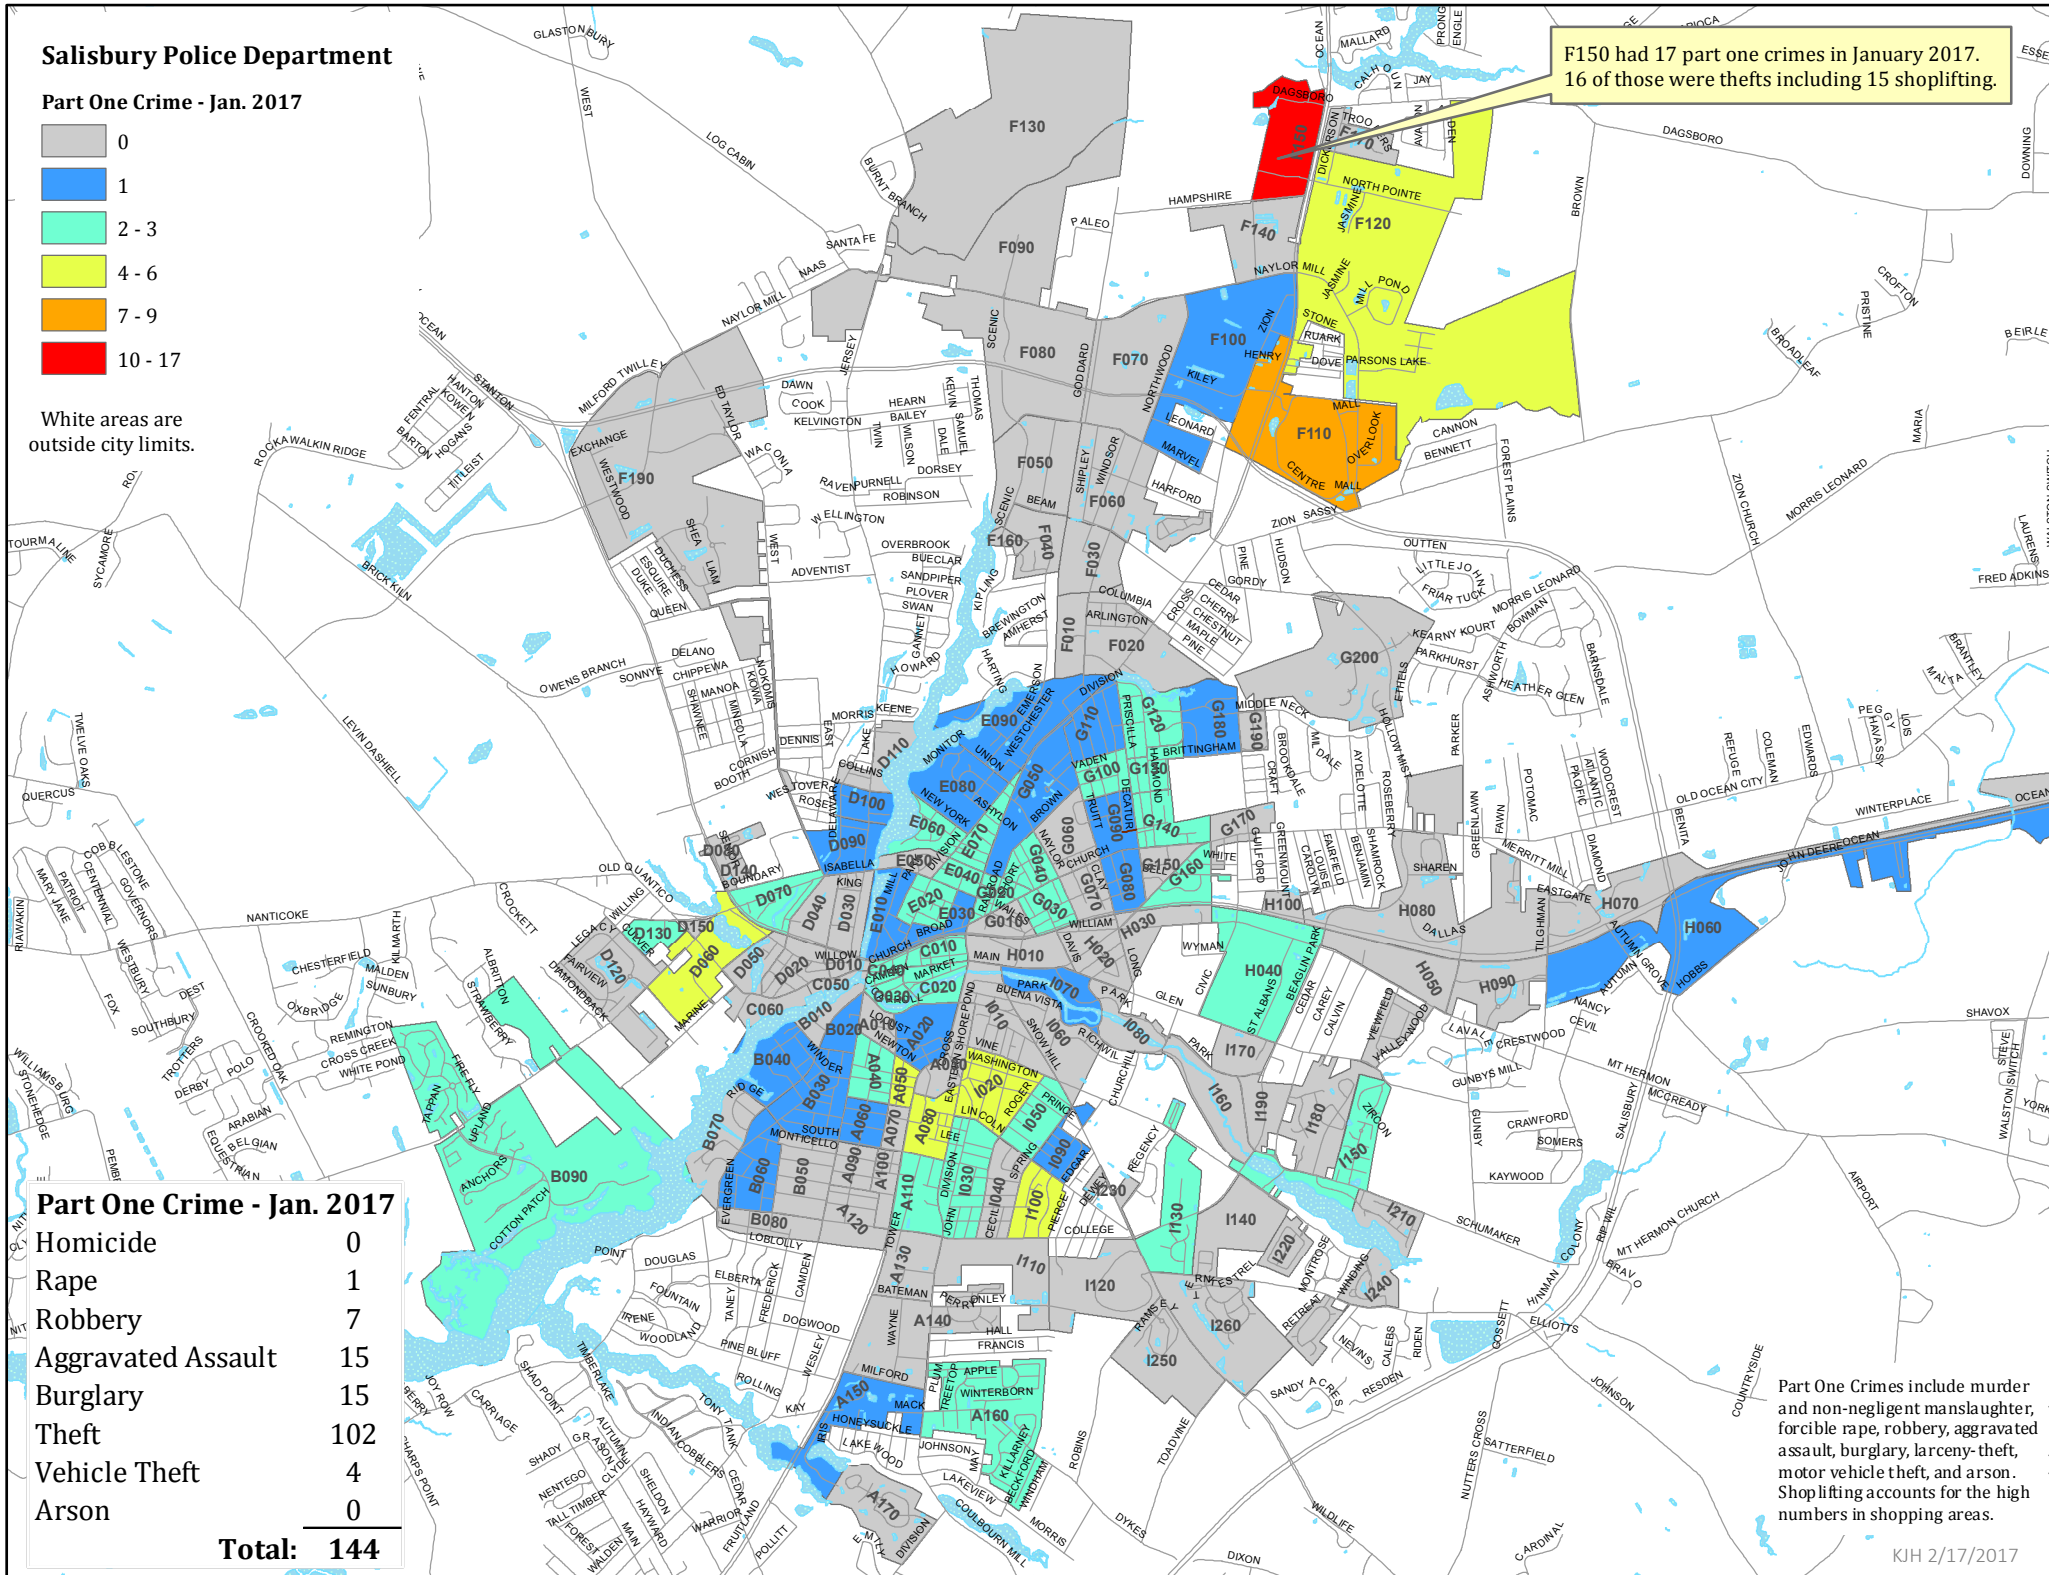

Salisbury Police Department

Part One Crime - Jan. 2017

White areas are outside city limits.

F150 had 17 part one crimes in January 2017.
16 of those were thefts including 15 shoplifting.

Part One Crime - Jan. 2017

Homicide	0
Rape	1
Robbery	7
Aggravated Assault	15
Burglary	15
Theft	102
Vehicle Theft	4
Arson	0
Total:	144

Part One Crimes include murder and non-negligent manslaughter, forcible rape, robbery, aggravated assault, burglary, larceny-theft, motor vehicle theft, and arson. Shoplifting accounts for the high numbers in shopping areas.