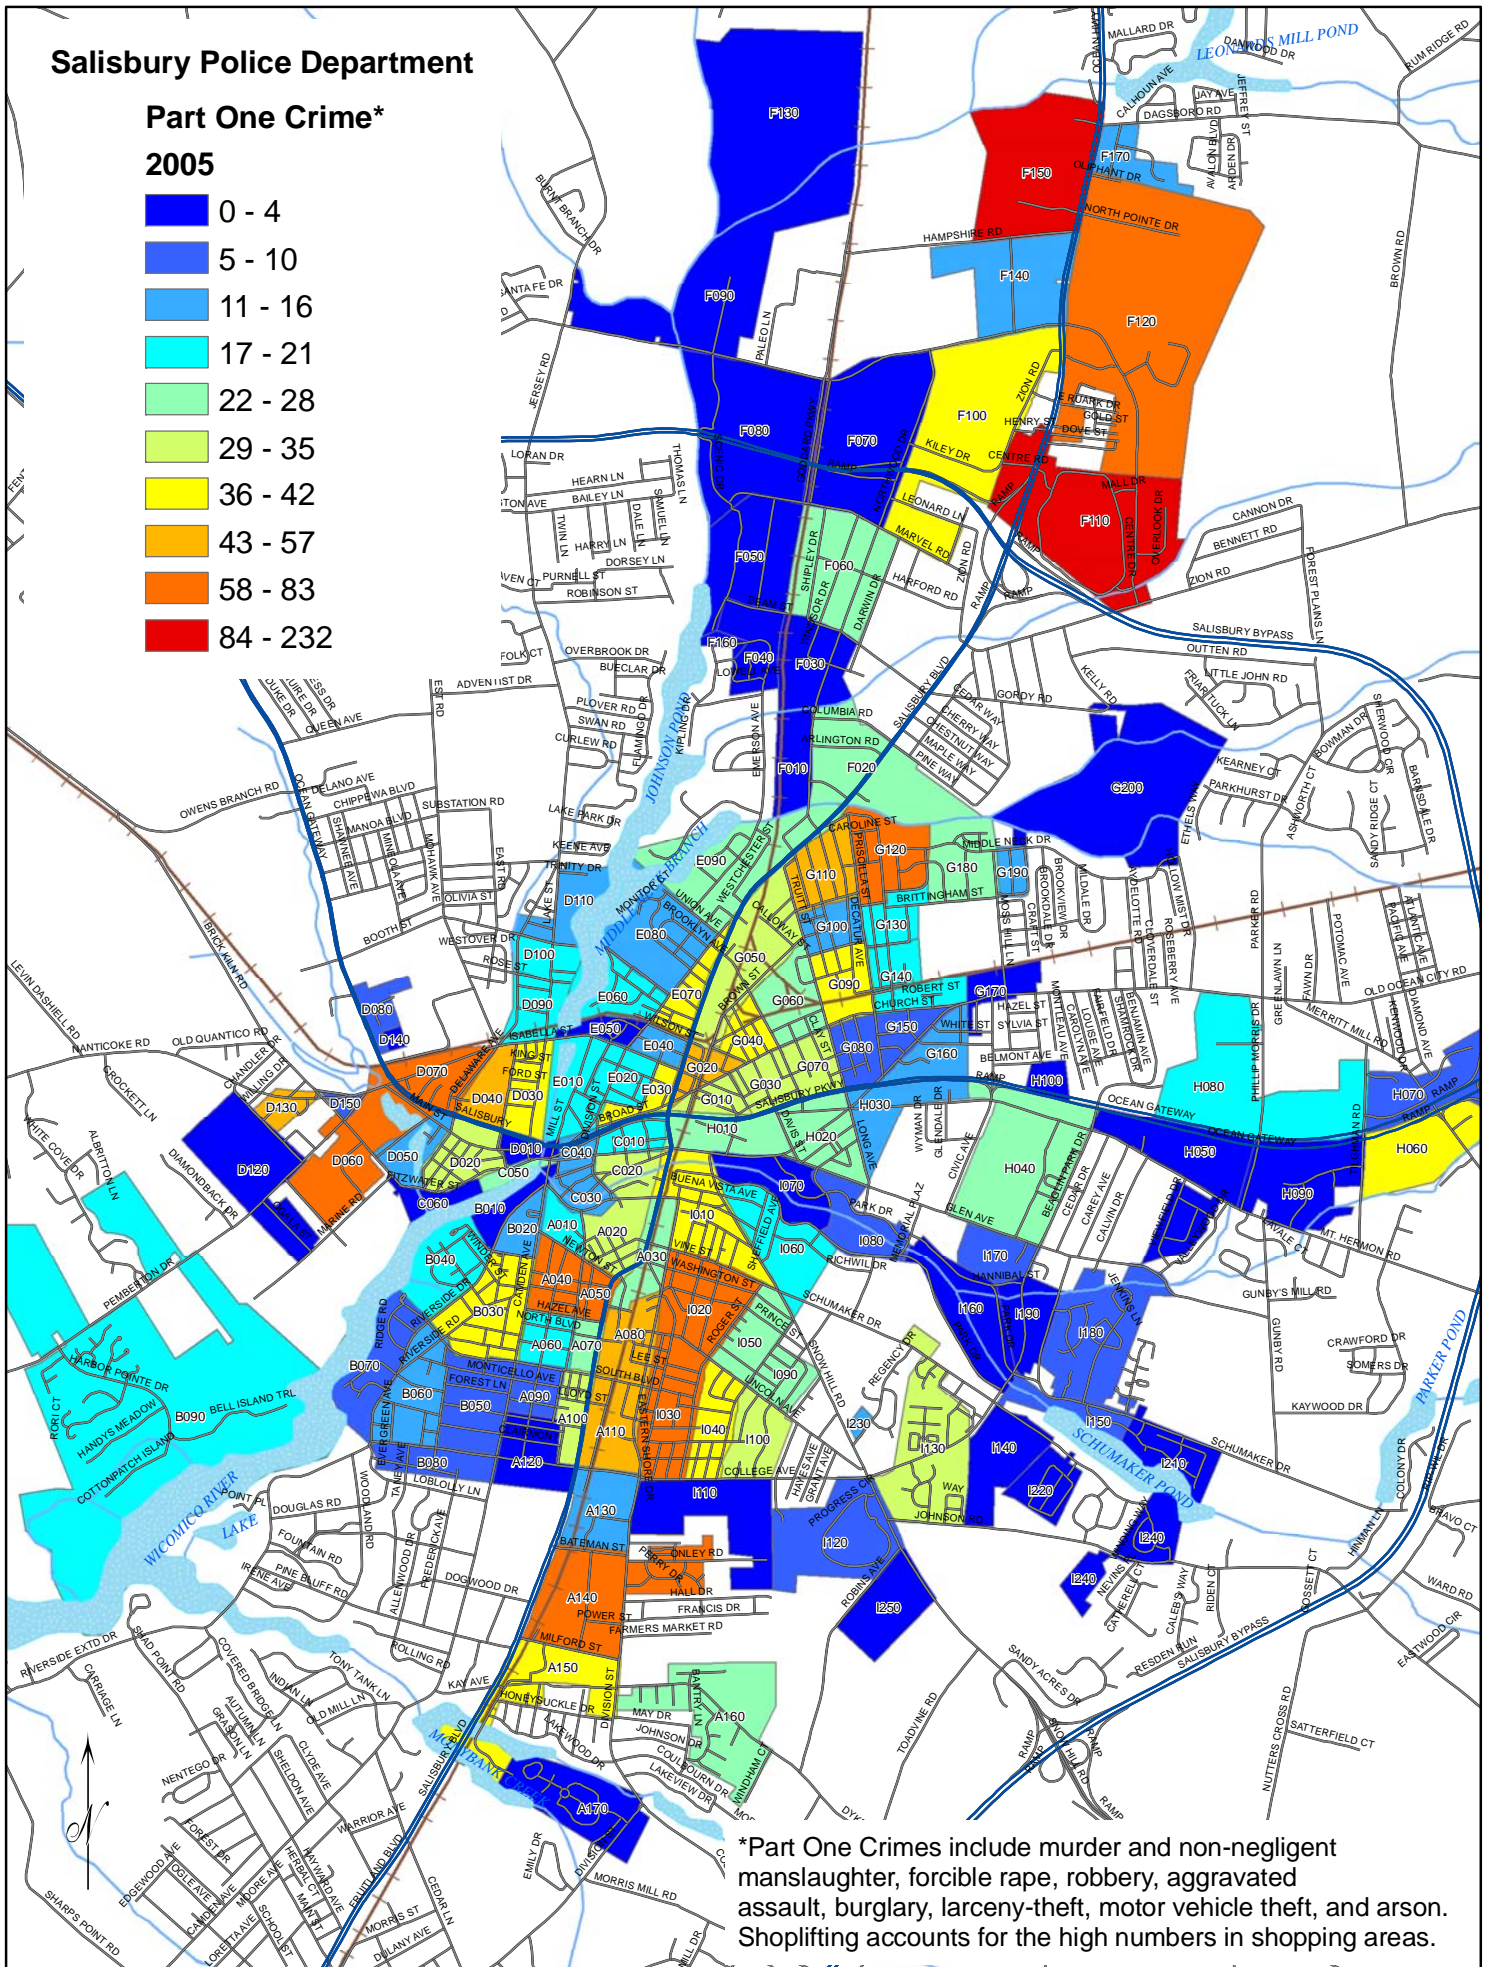

# Salisbury Police Department

## Part One Crime\* 2005

\*Part One Crimes include murder and non-negligent manslaughter, forcible rape, robbery, aggravated assault, burglary, larceny-theft, motor vehicle theft, and arson. Shoplifting accounts for the high numbers in shopping areas.