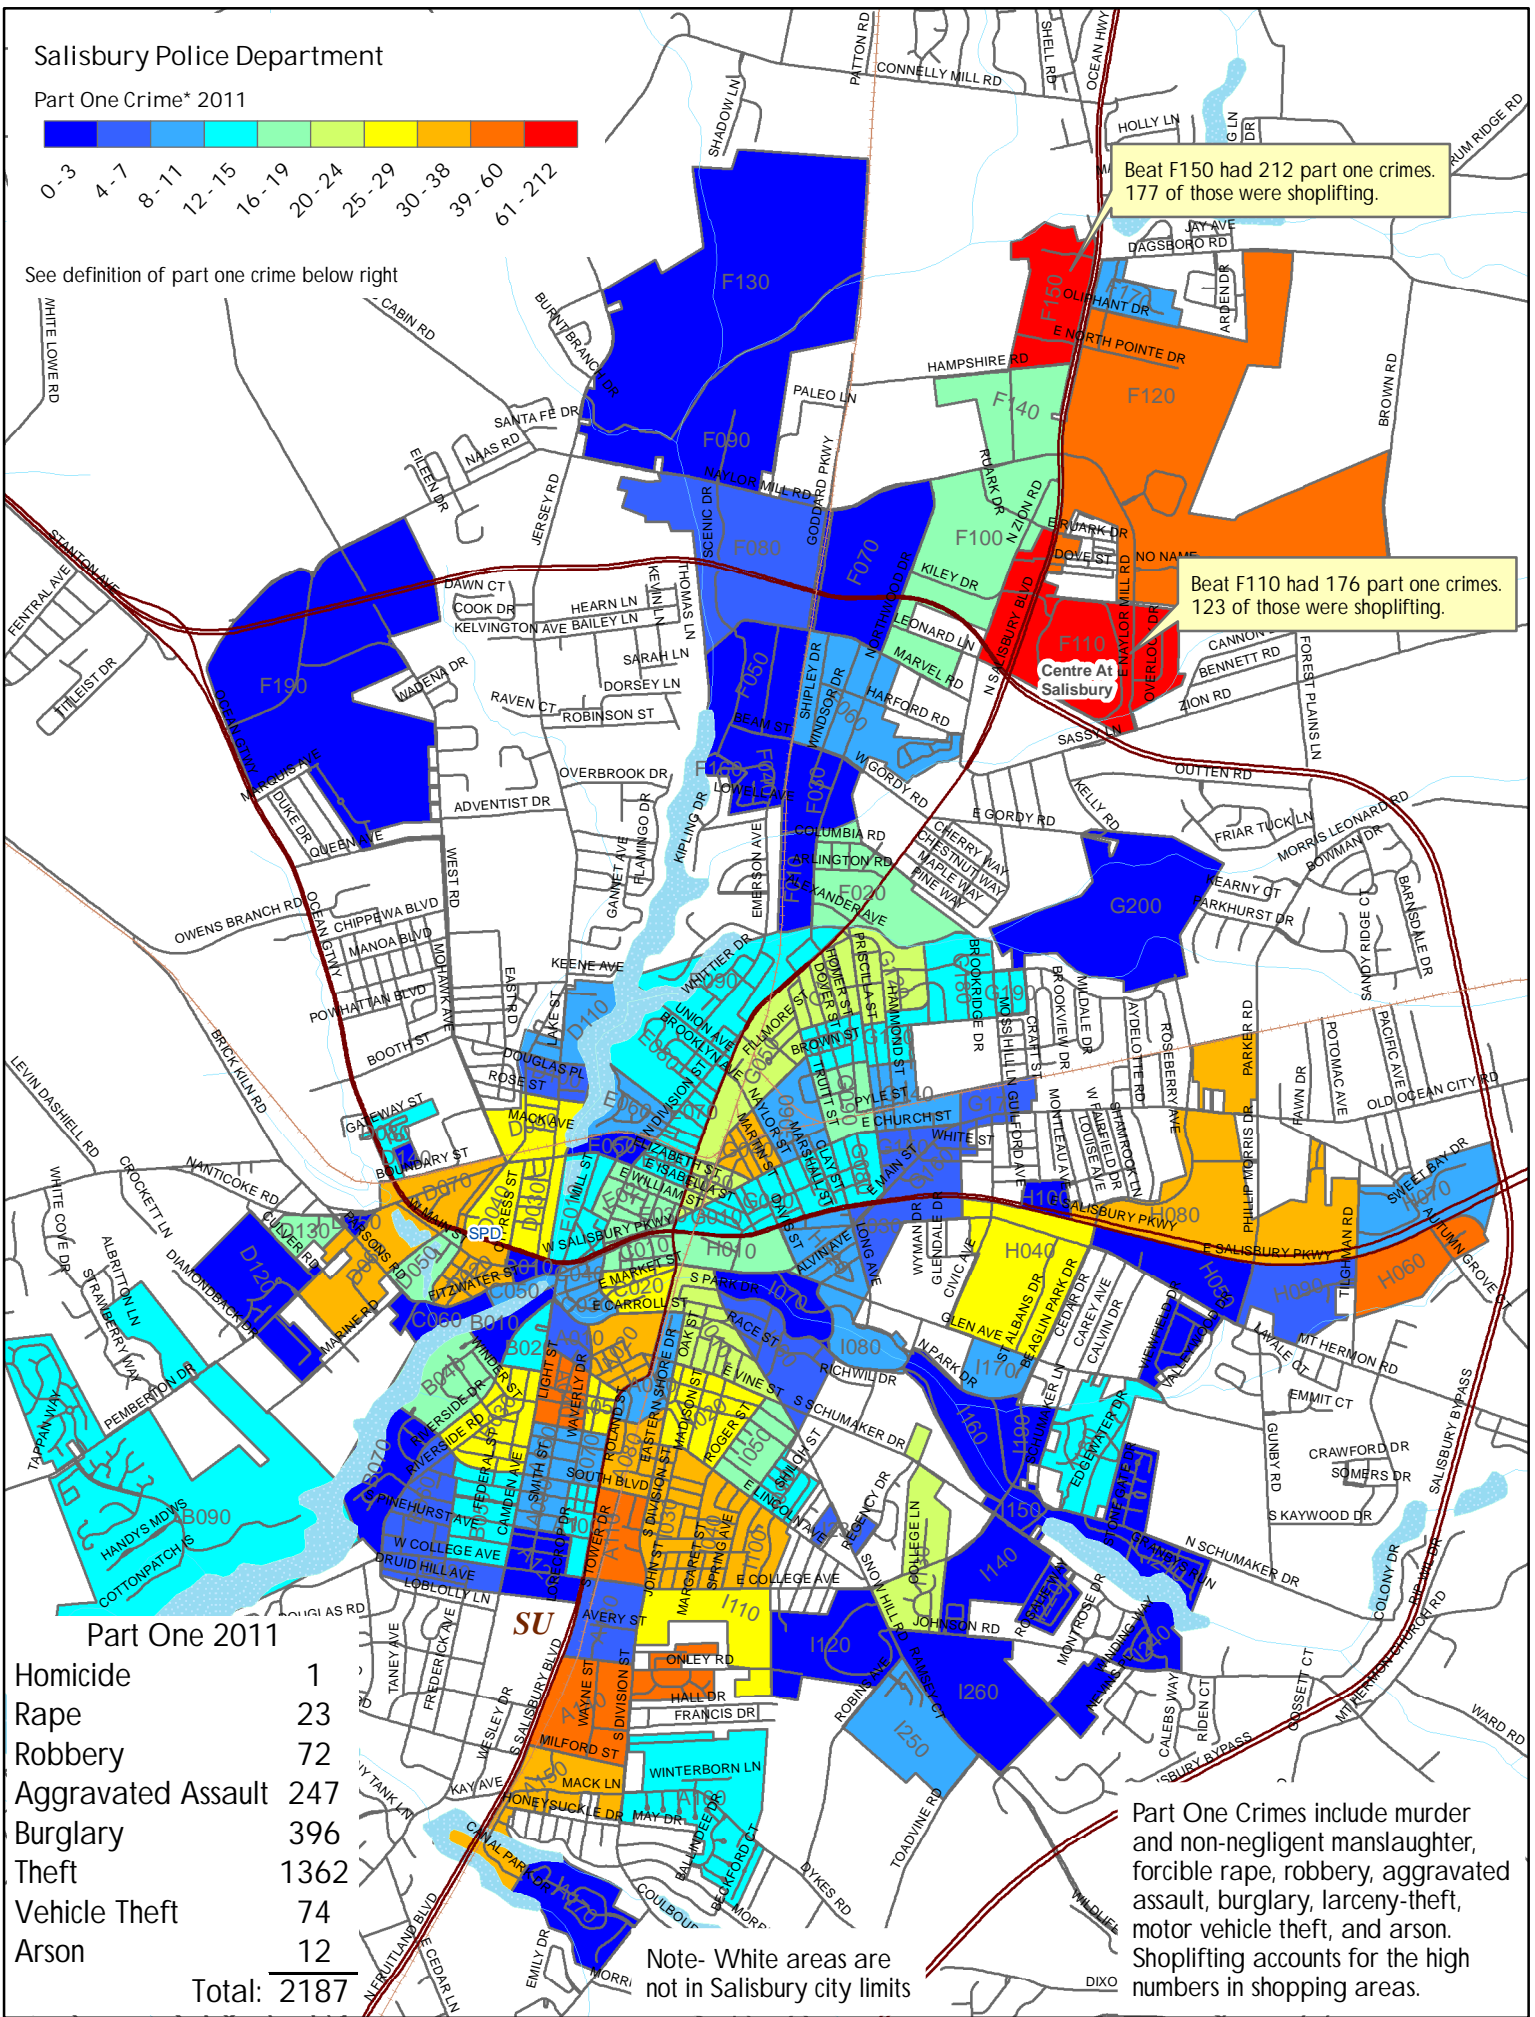

Salisbury Police Department

Part One Crime* 2011

See definition of part one crime below right

Beat F150 had 212 part one crimes. 177 of those were shoplifting.

Beat F110 had 176 part one crimes. 123 of those were shoplifting.

Part One 2011

Homicide	1
Rape	23
Robbery	72
Aggravated Assault	247
Burglary	396
Theft	1362
Vehicle Theft	74
Arson	12
Total:	2187

Note- White areas are not in Salisbury city limits

Part One Crimes include murder and non-negligent manslaughter, forcible rape, robbery, aggravated assault, burglary, larceny-theft, motor vehicle theft, and arson. Shoplifting accounts for the high numbers in shopping areas.