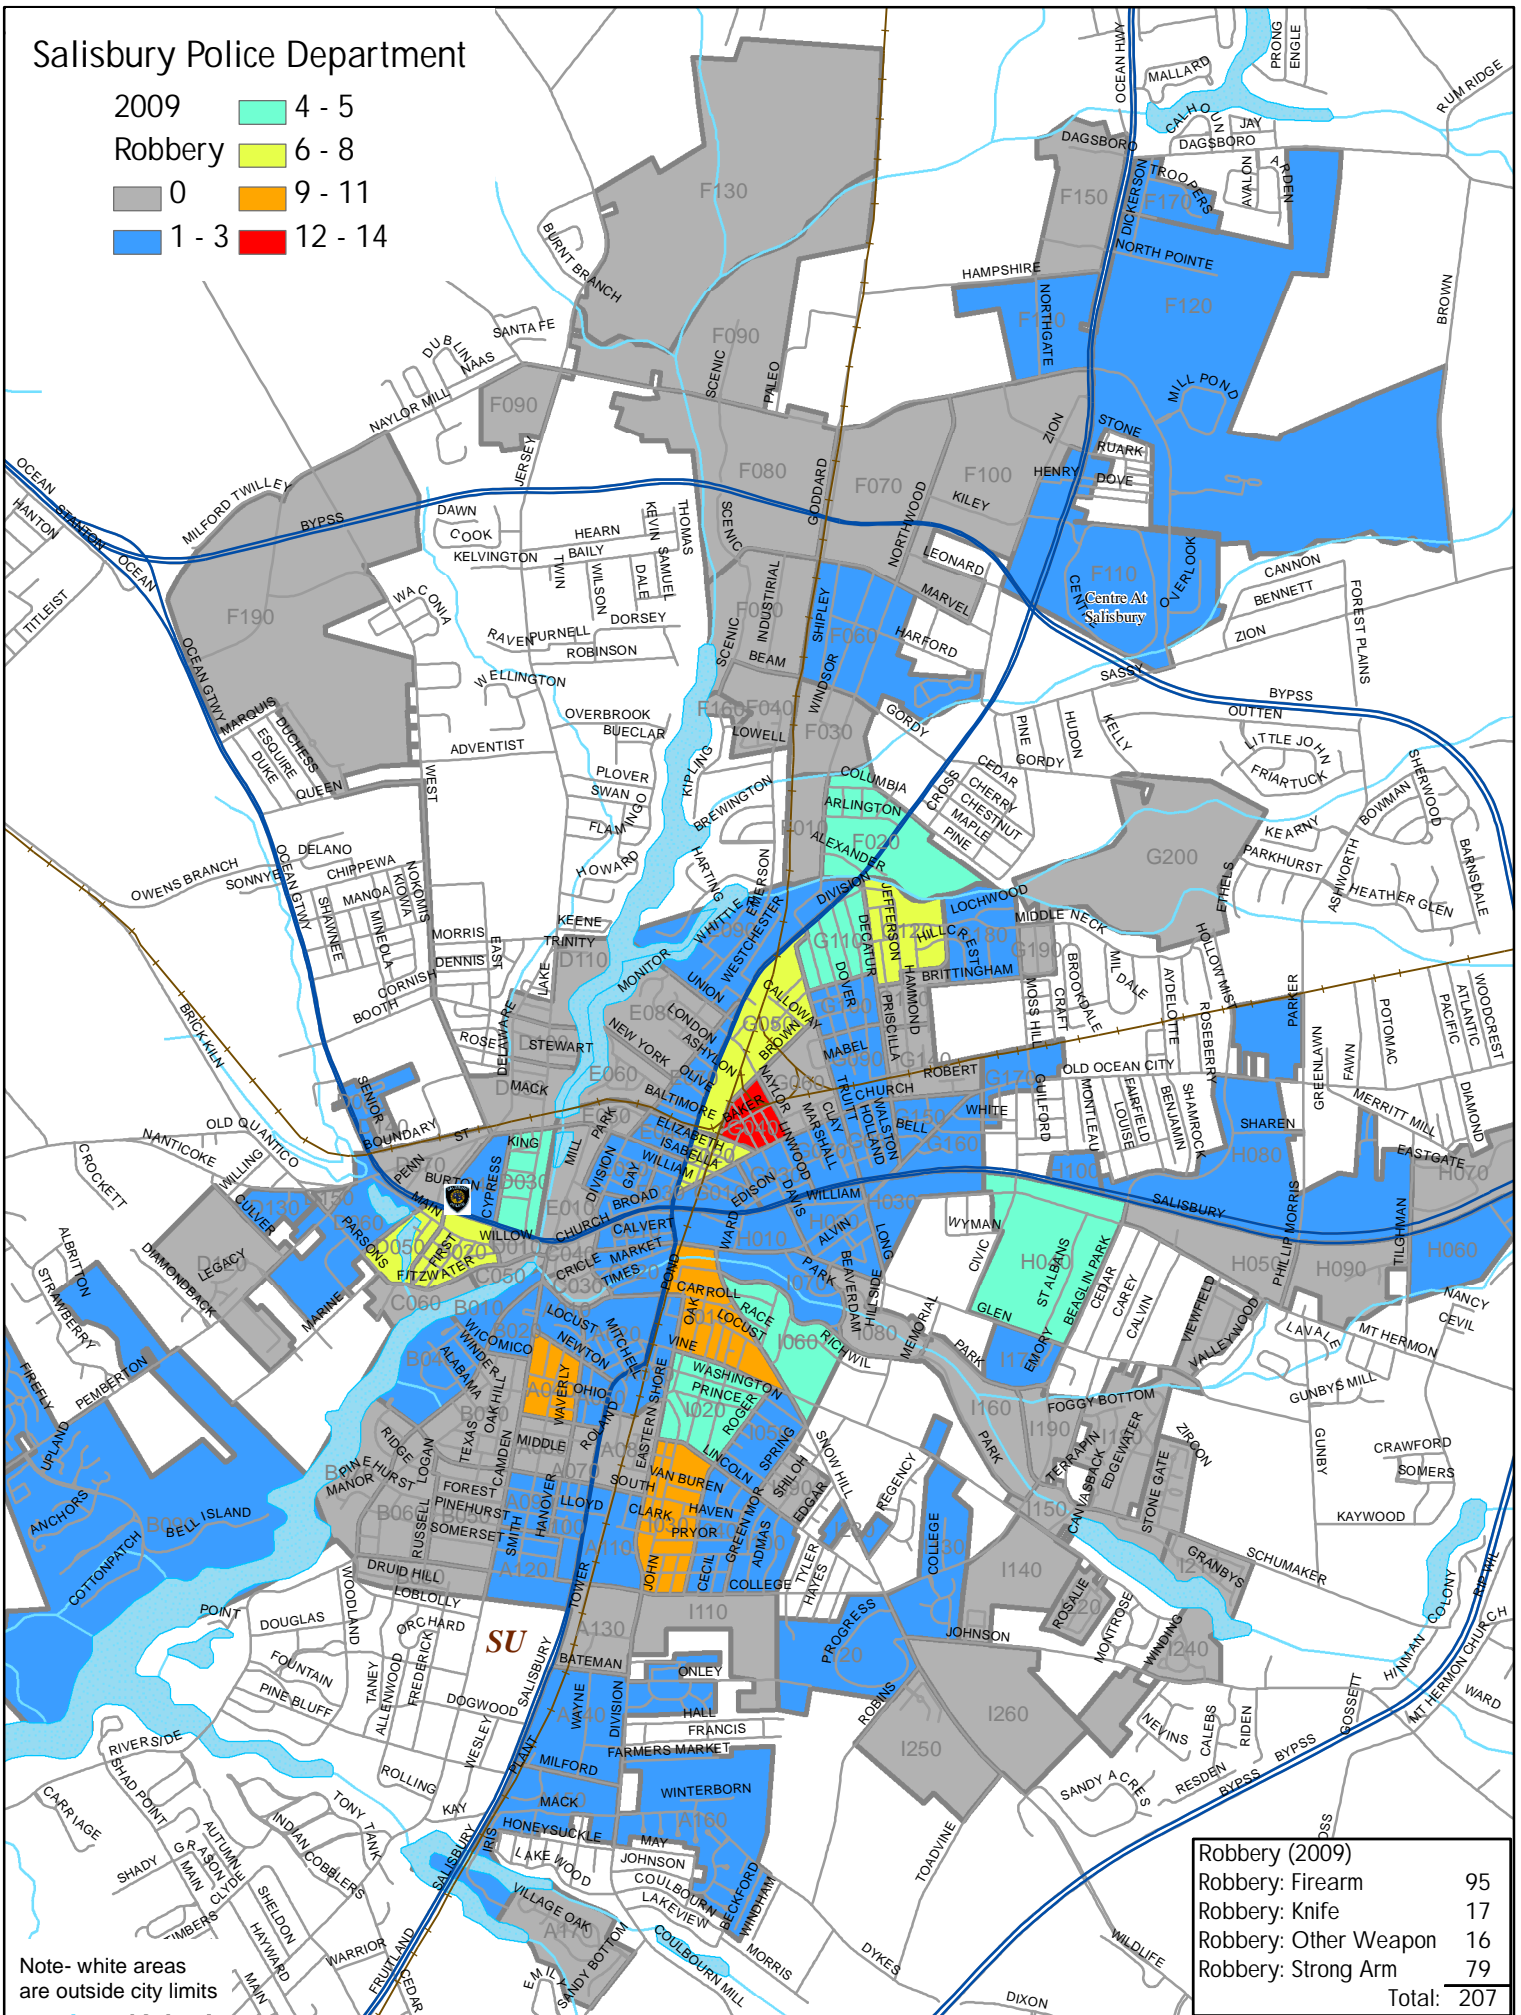

# Salisbury Police Department

Note- white areas are outside city limits

Robbery (2009)	
Robbery: Firearm	95
Robbery: Knife	17
Robbery: Other Weapon	16
Robbery: Strong Arm	79
<b>Total:</b>	<b>207</b>