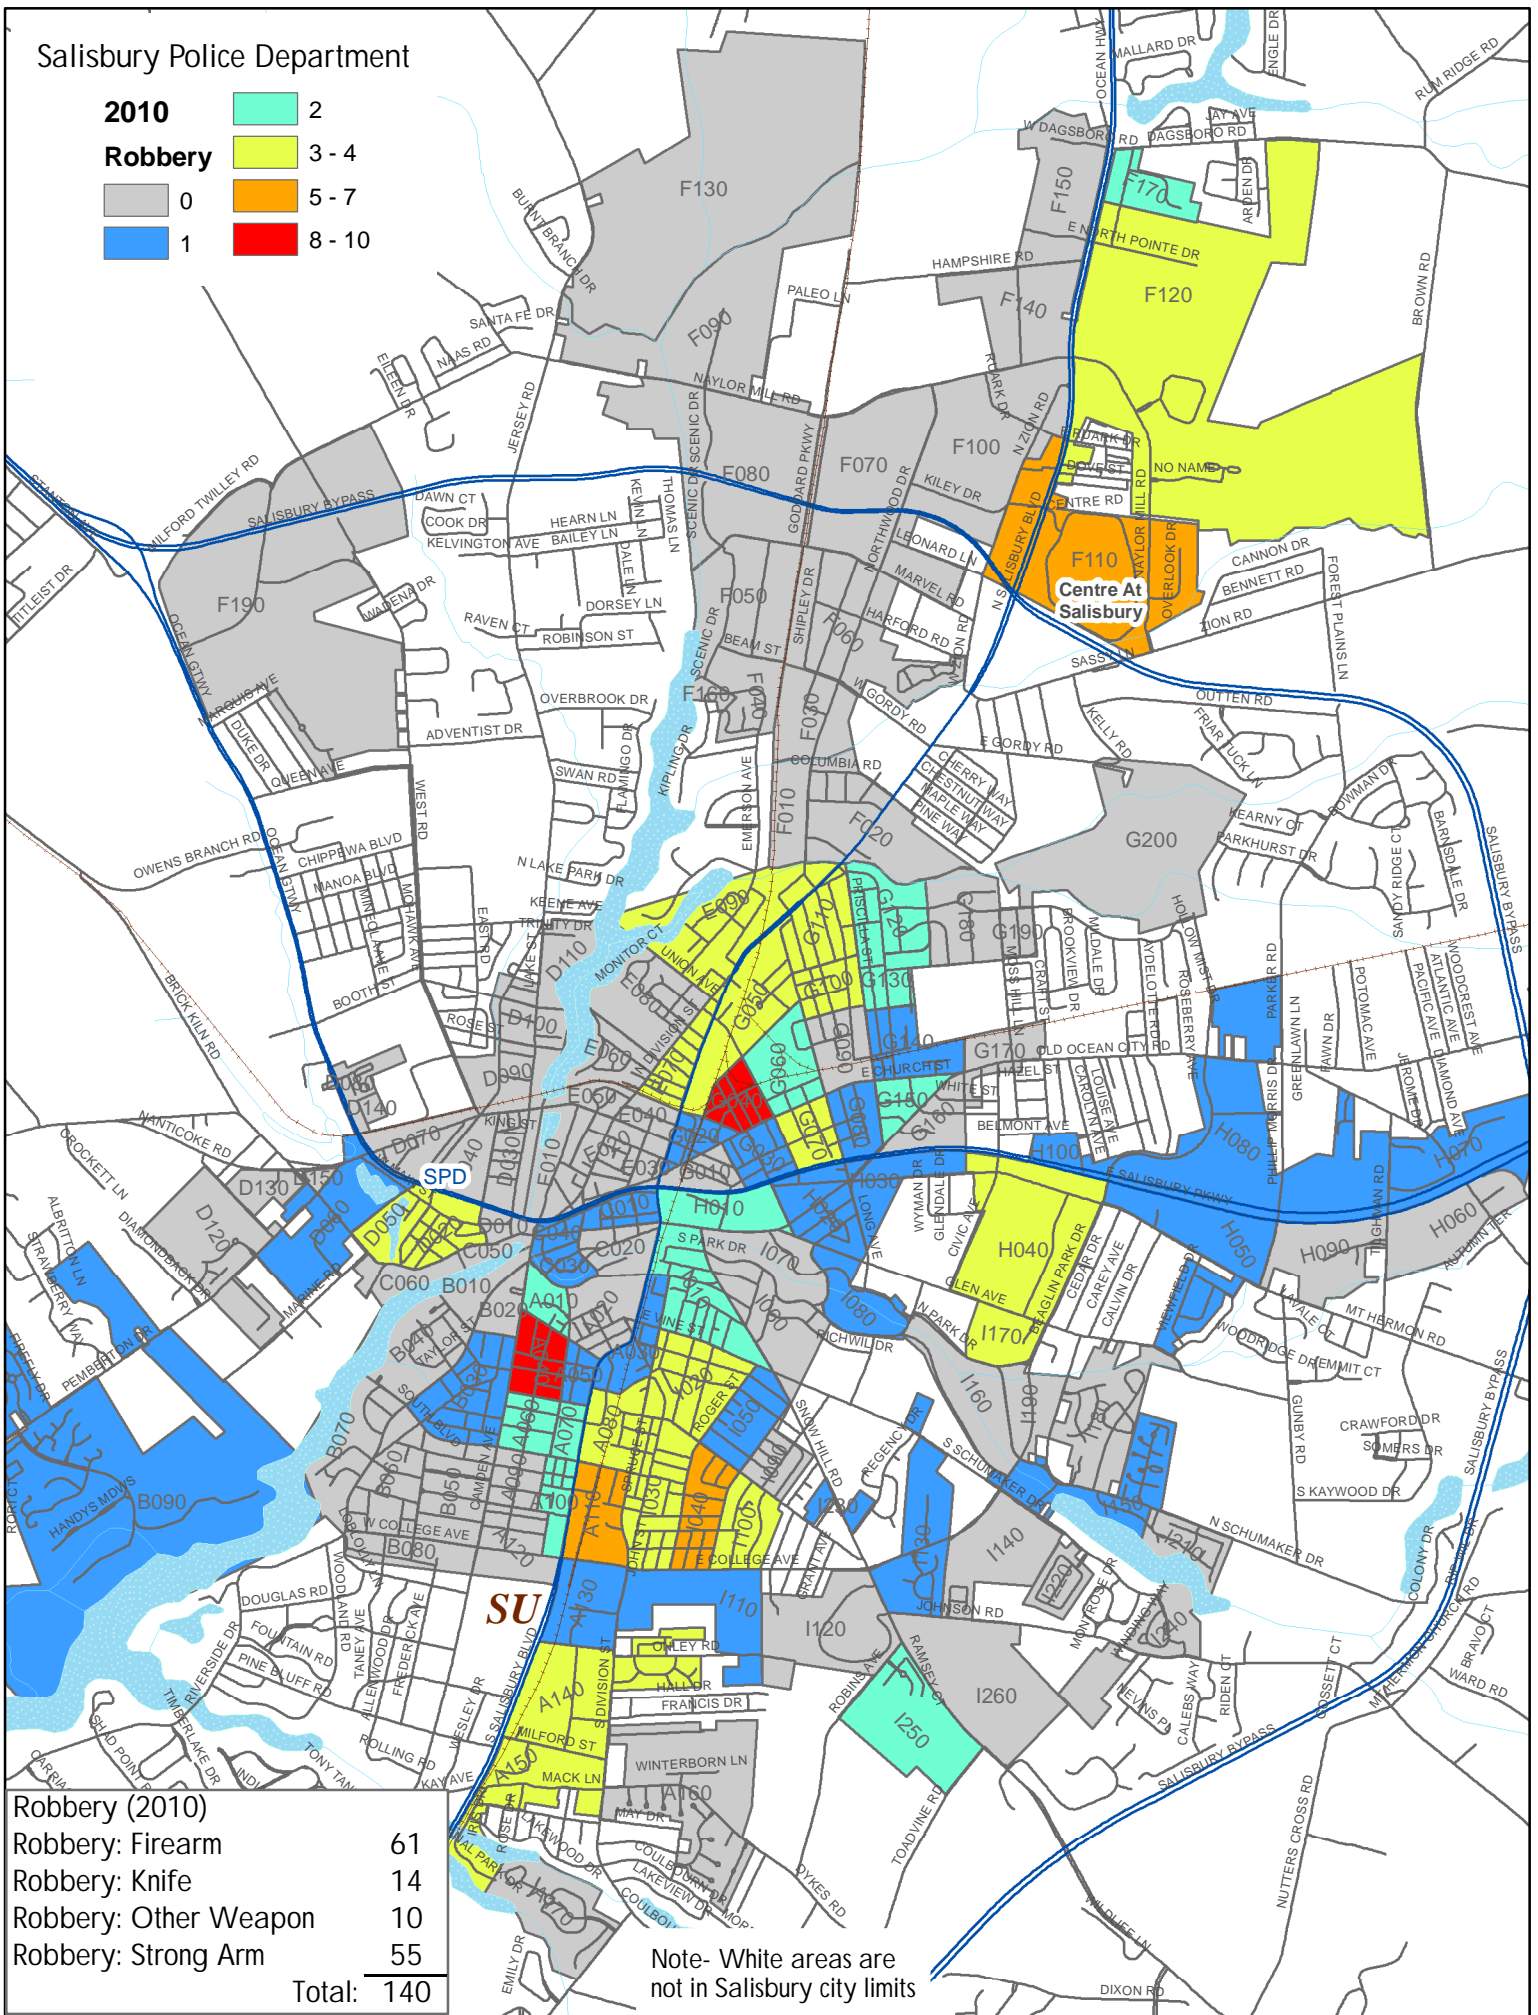

Salisbury Police Department

Robbery (2010)	
Robbery: Firearm	61
Robbery: Knife	14
Robbery: Other Weapon	10
Robbery: Strong Arm	55
Total:	140

Note- White areas are not in Salisbury city limits