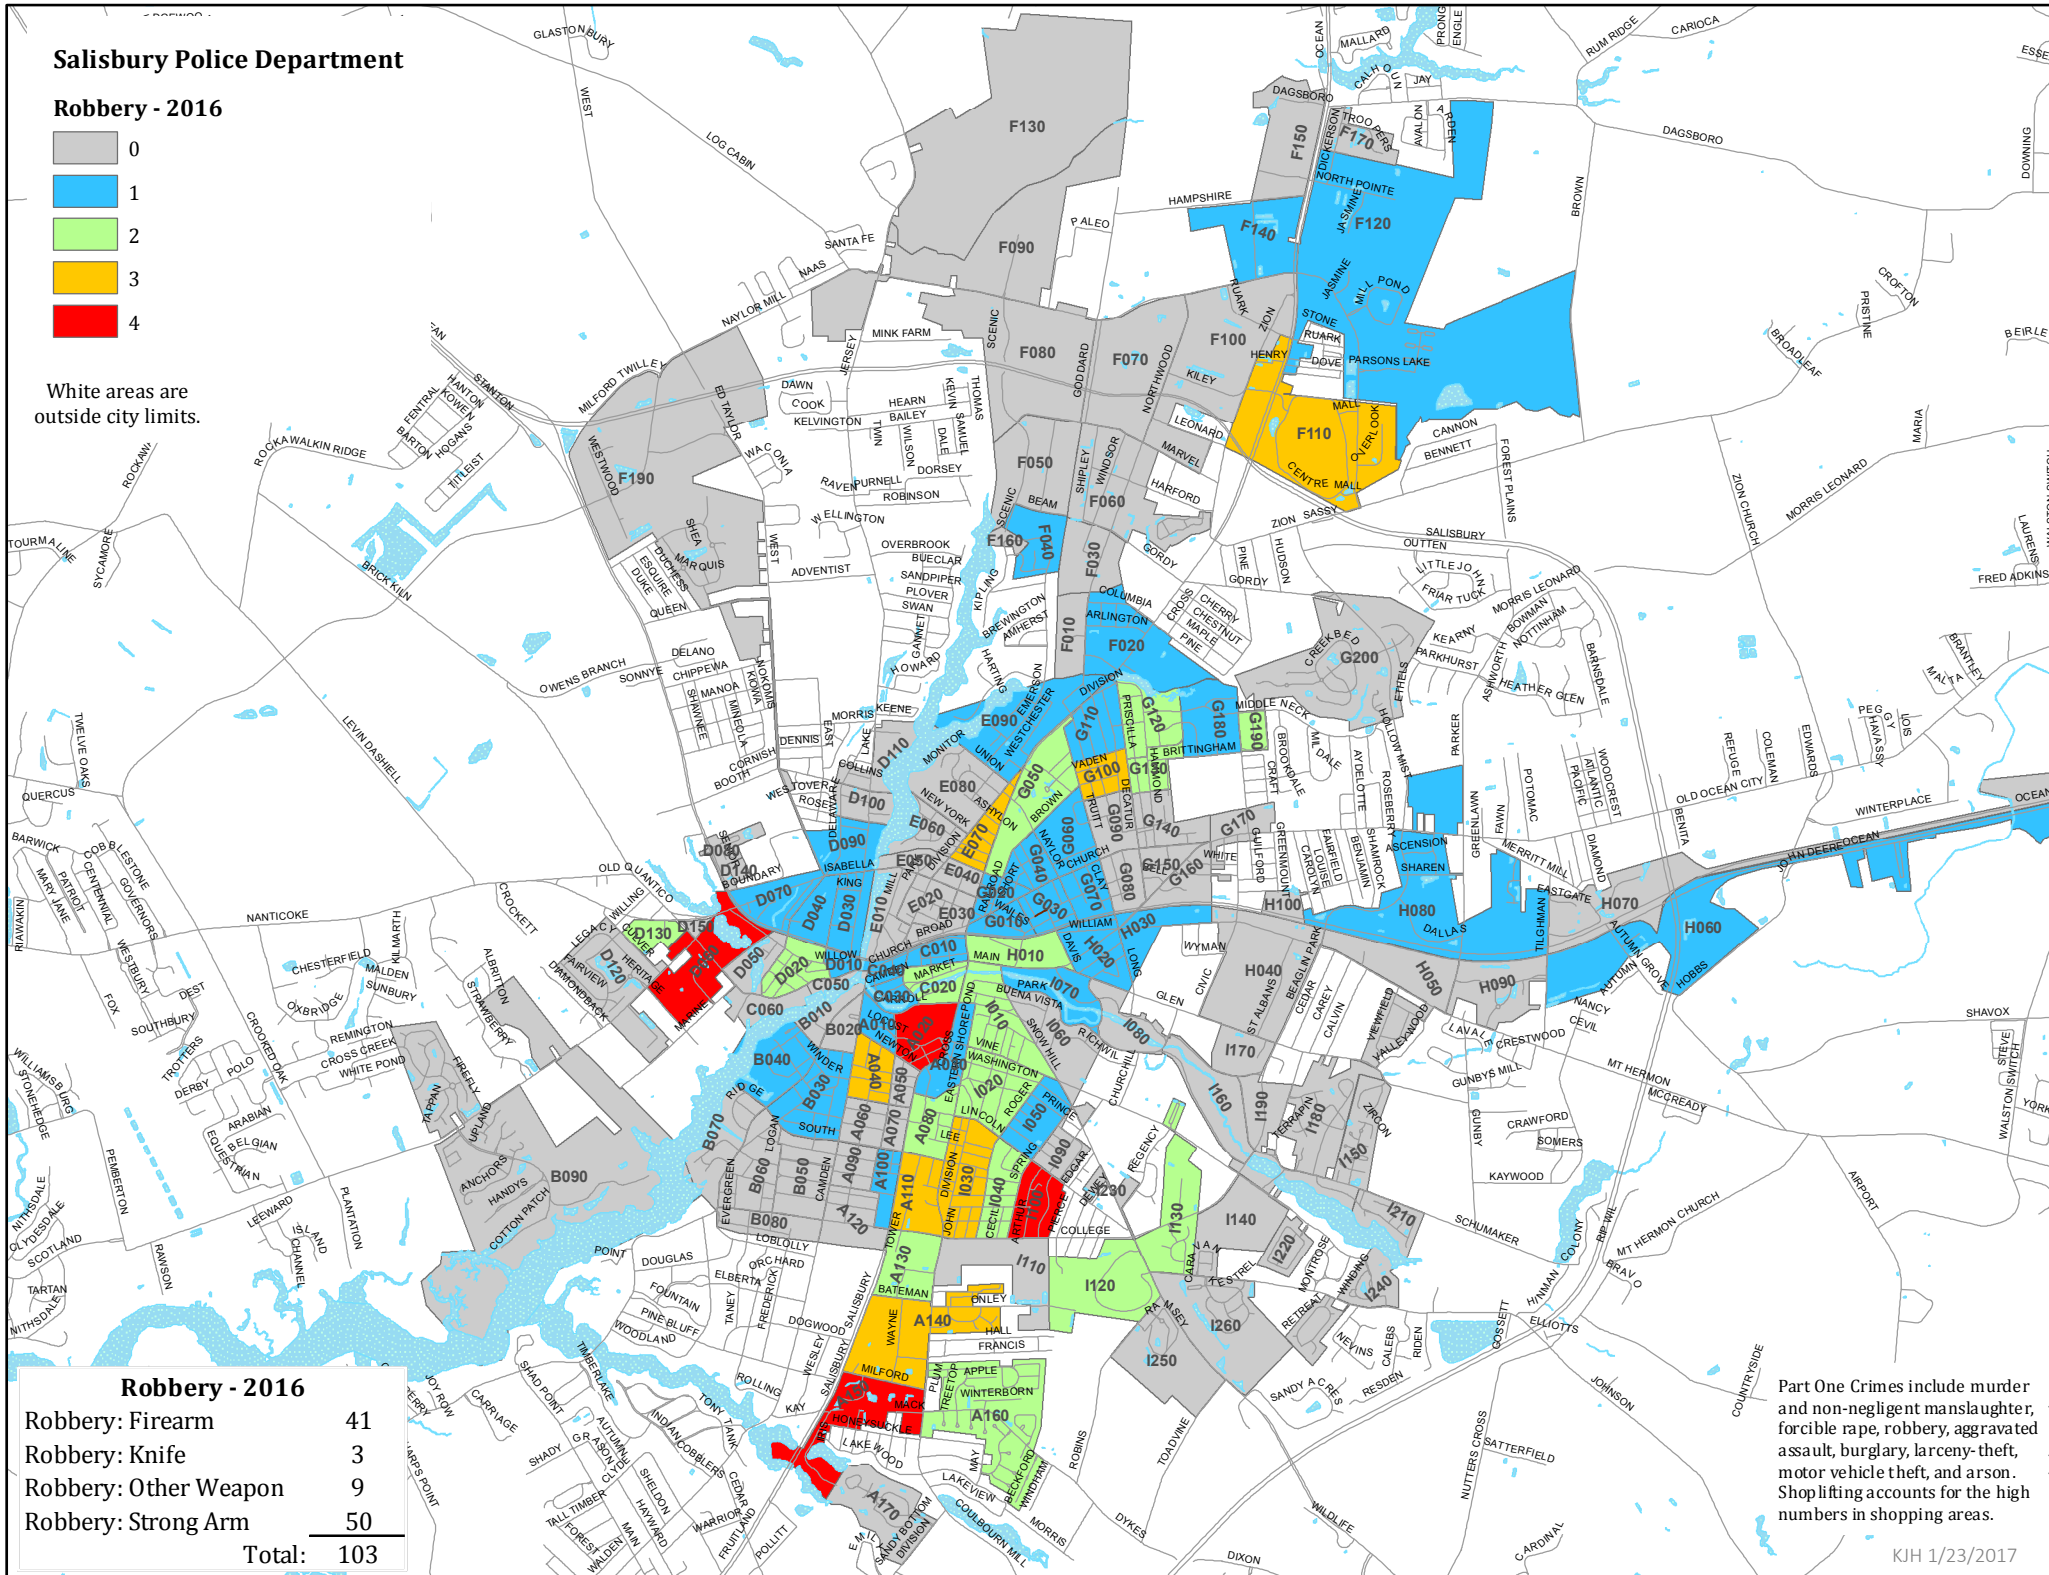

# Salisbury Police Department

## Robbery - 2016

White areas are outside city limits.

### Robbery - 2016

Robbery: Firearm	41
Robbery: Knife	3
Robbery: Other Weapon	9
Robbery: Strong Arm	50
<b>Total:</b>	<b>103</b>

Part One Crimes include murder and non-negligent manslaughter, forcible rape, robbery, aggravated assault, burglary, larceny-theft, motor vehicle theft, and arson. Shopping areas accounts for the high numbers in shopping areas.