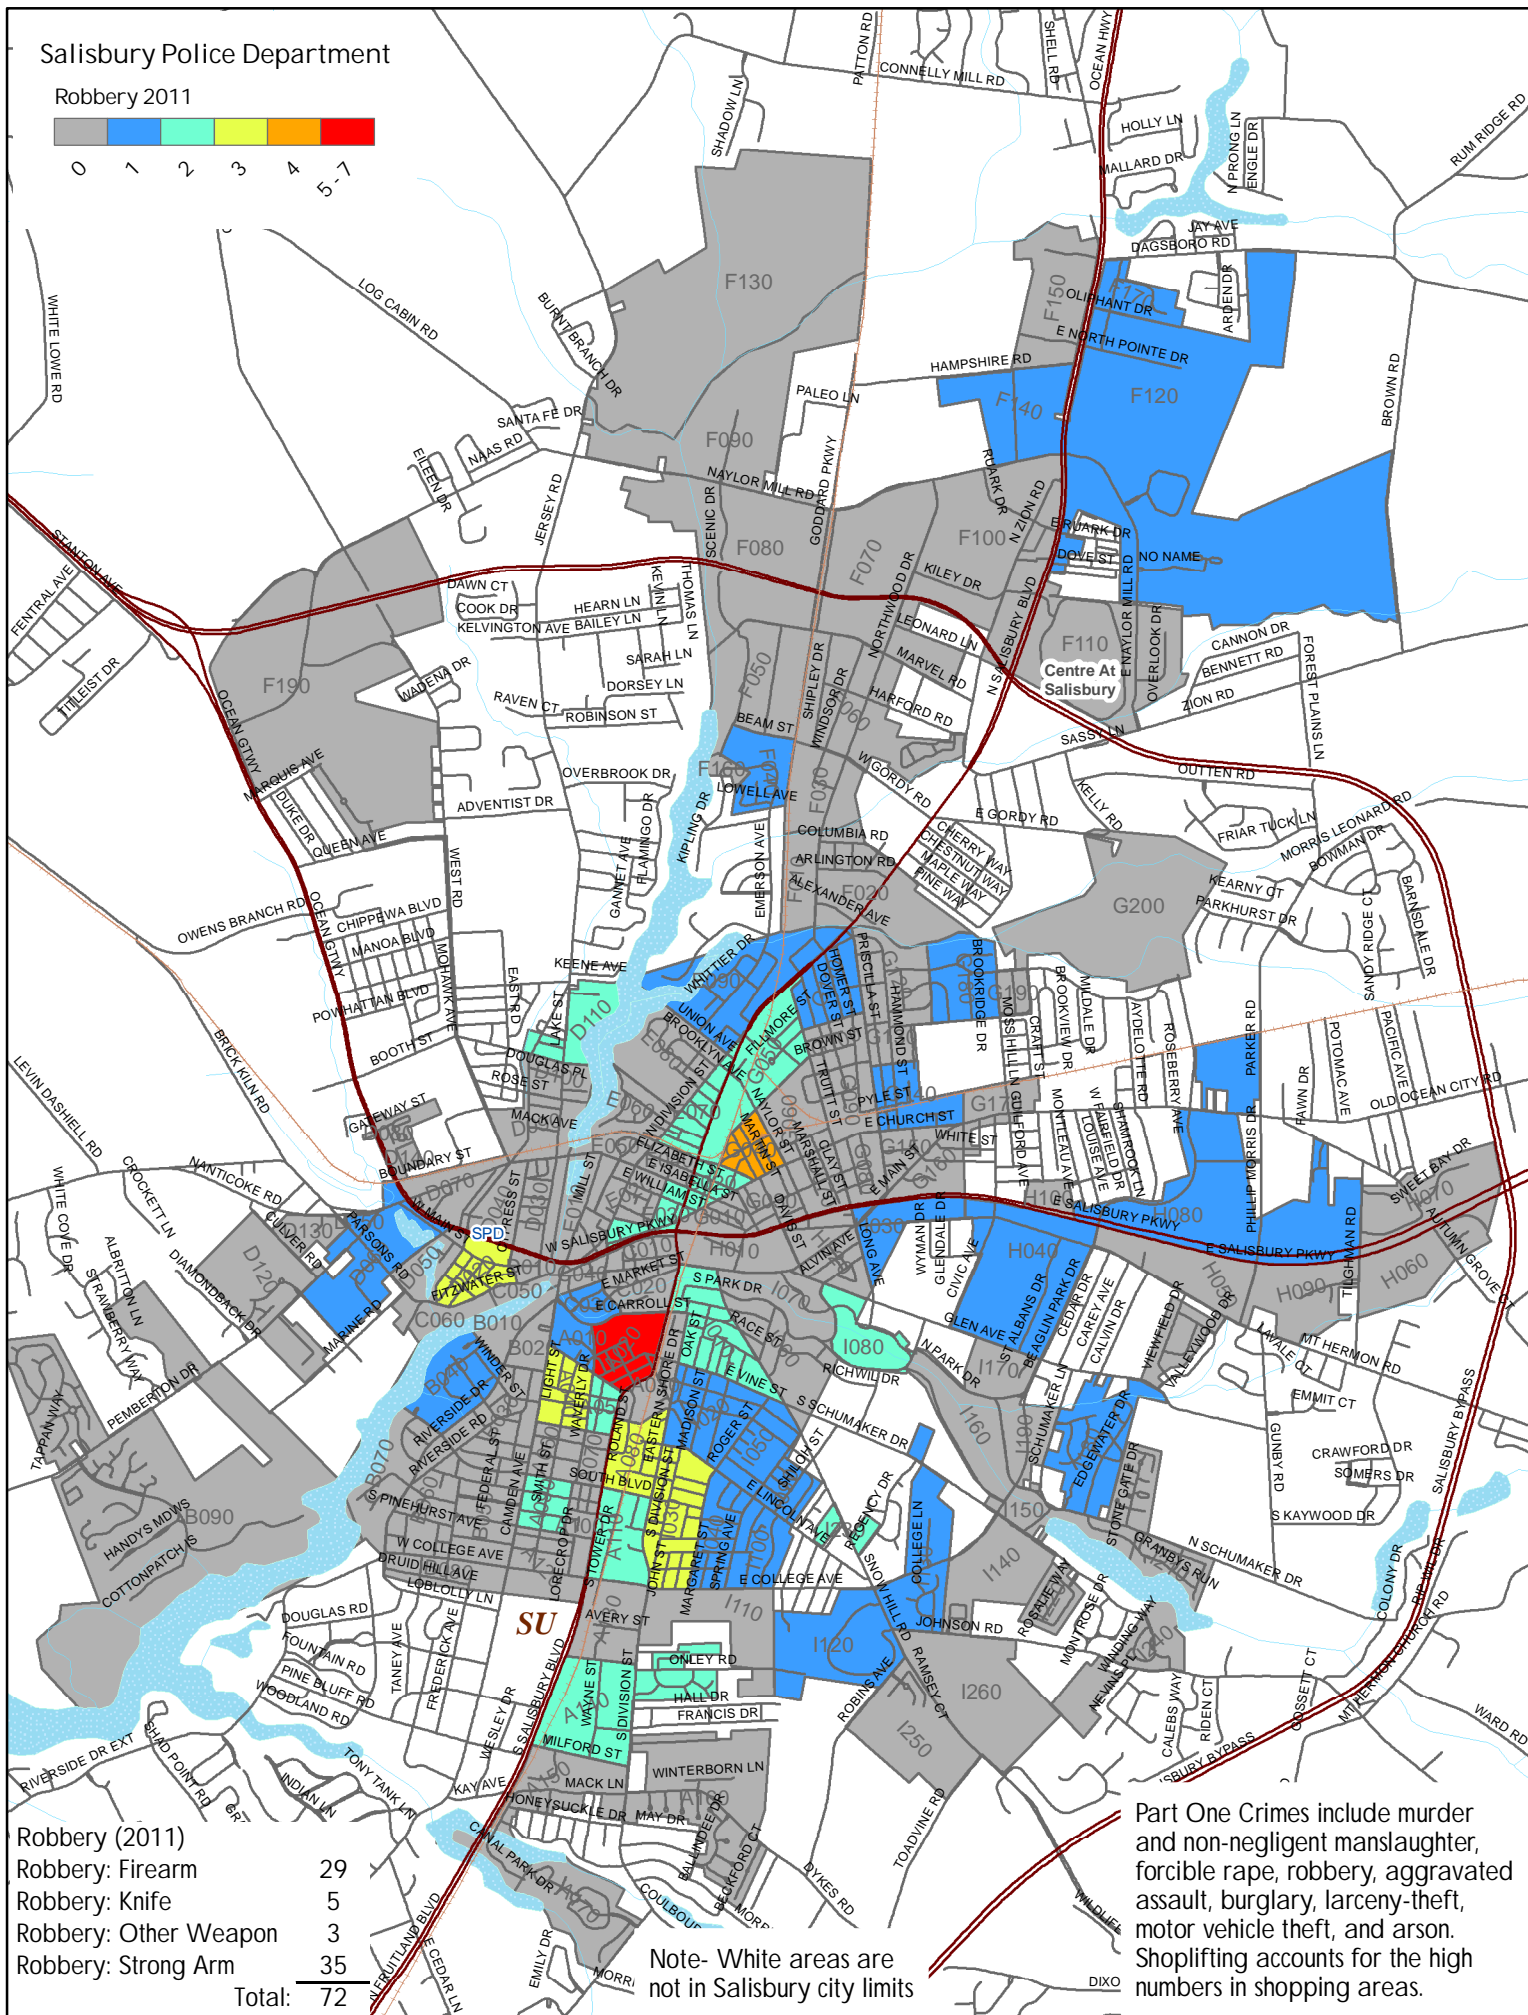

Salisbury Police Department

Robbery 2011

Robbery (2011)	
Robbery: Firearm	29
Robbery: Knife	5
Robbery: Other Weapon	3
Robbery: Strong Arm	35
Total:	72

Note- White areas are not in Salisbury city limits

Part One Crimes include murder and non-negligent manslaughter, forcible rape, robbery, aggravated assault, burglary, larceny-theft, motor vehicle theft, and arson. Shoplifting accounts for the high numbers in shopping areas.