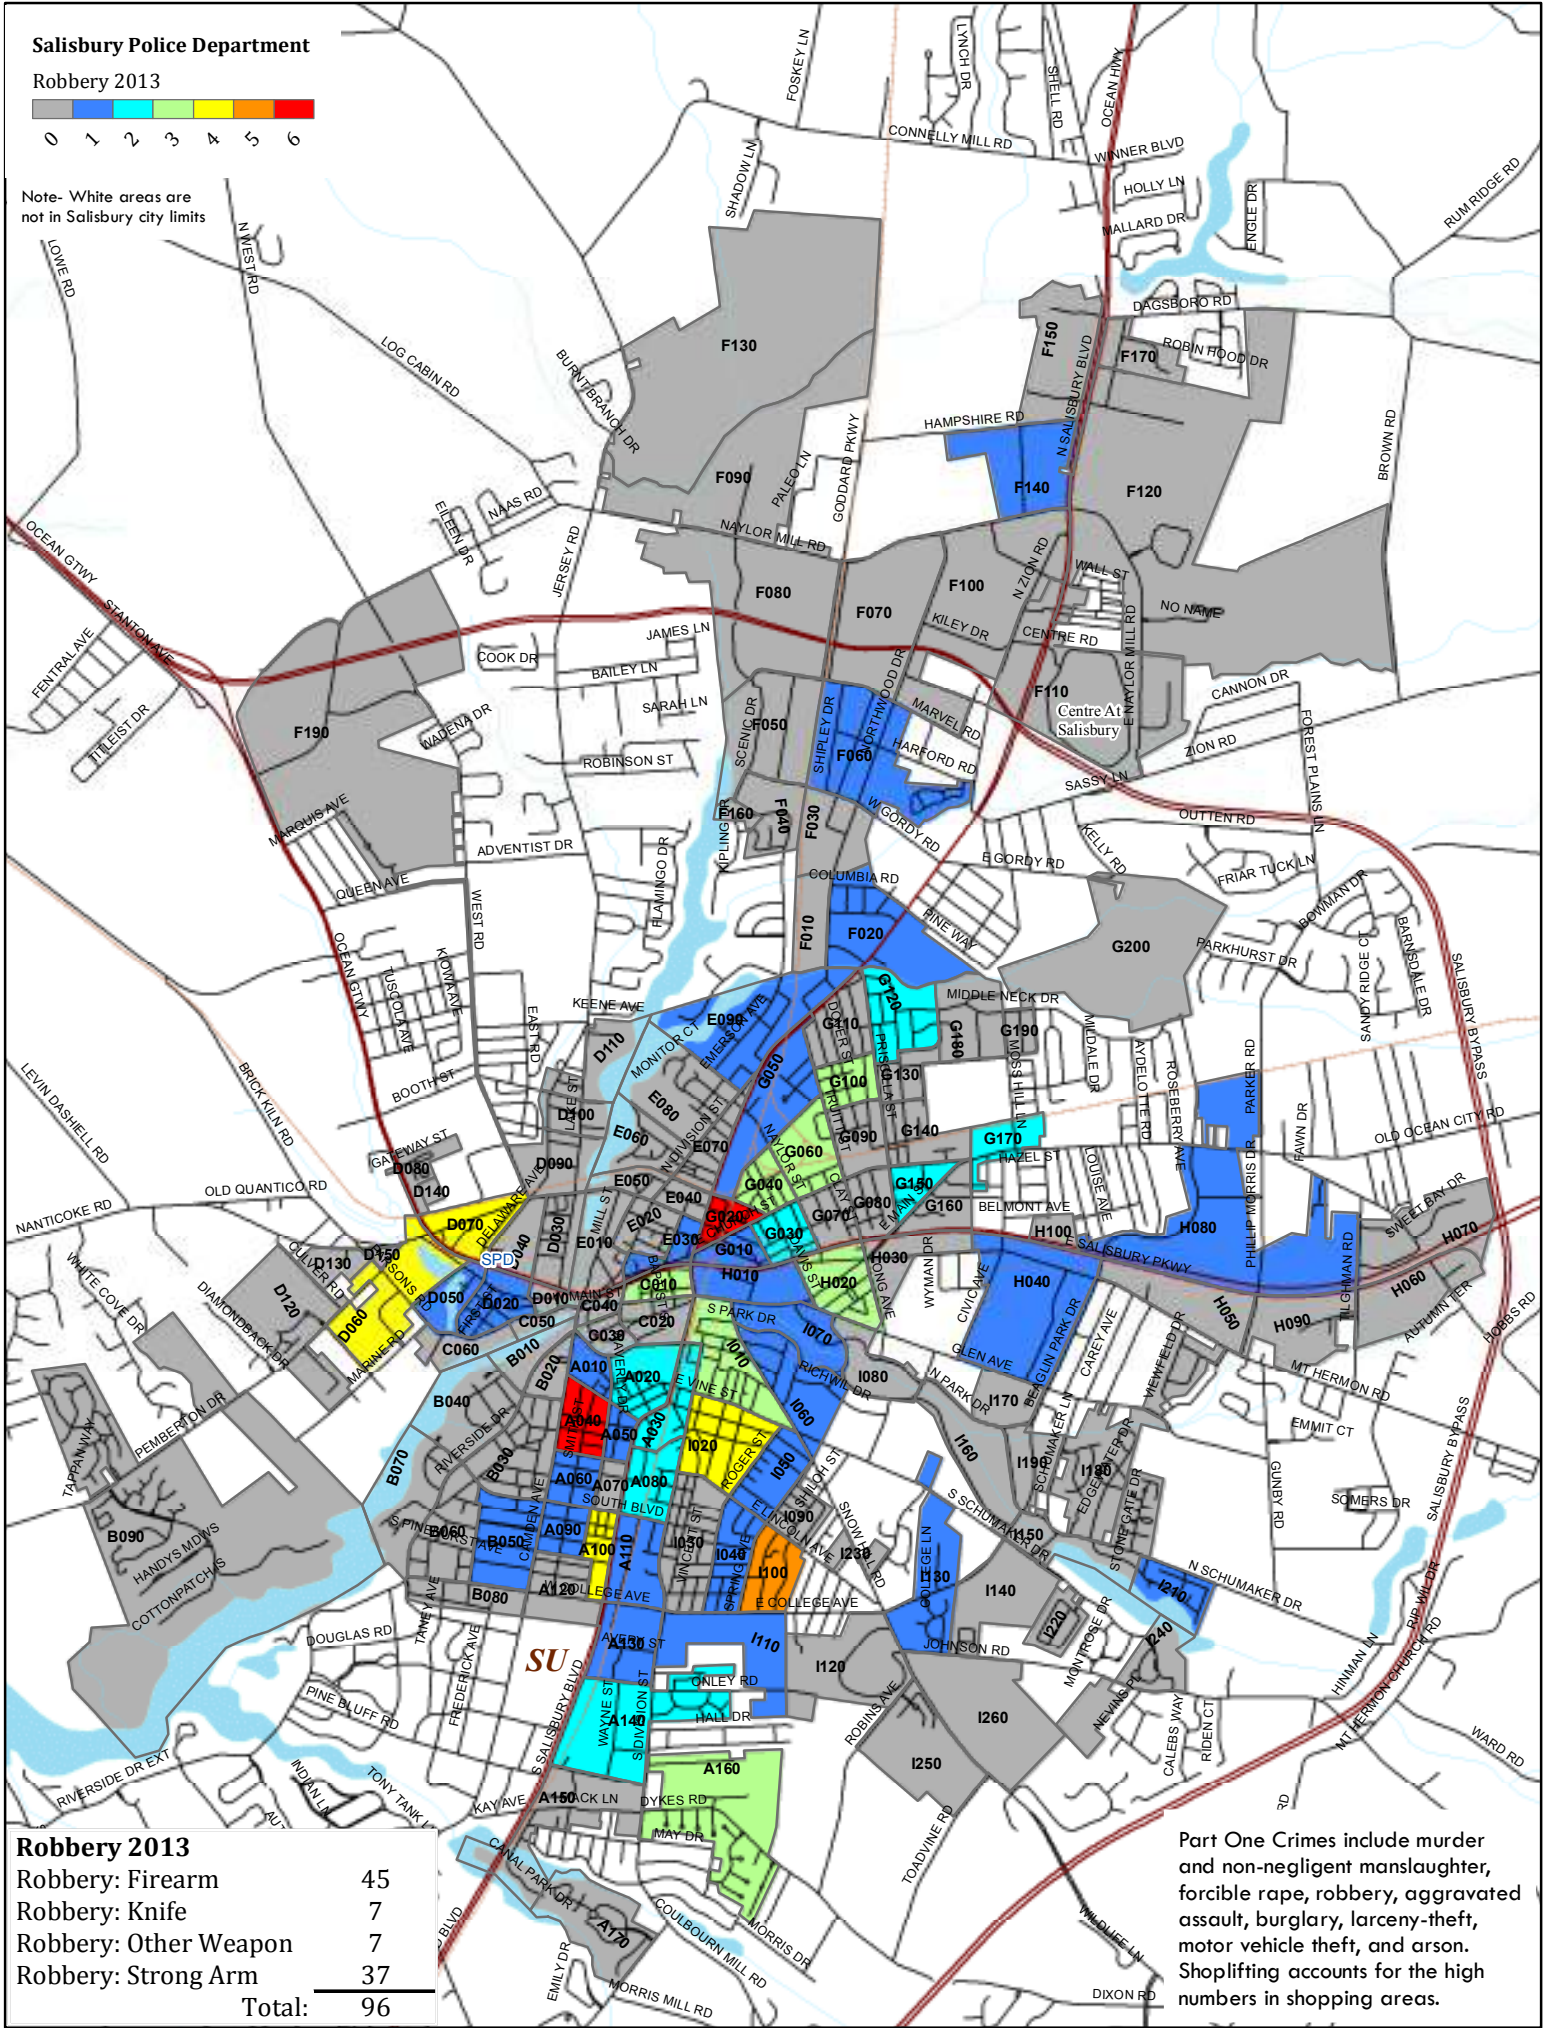

Salisbury Police Department

Robbery 2013

Note- White areas are not in Salisbury city limits

Robbery 2013

Robbery: Firearm	45
Robbery: Knife	7
Robbery: Other Weapon	7
Robbery: Strong Arm	37
Total:	96

Part One Crimes include murder and non-negligent manslaughter, forcible rape, robbery, aggravated assault, burglary, larceny-theft, motor vehicle theft, and arson. Shoplifting accounts for the high numbers in shopping areas.