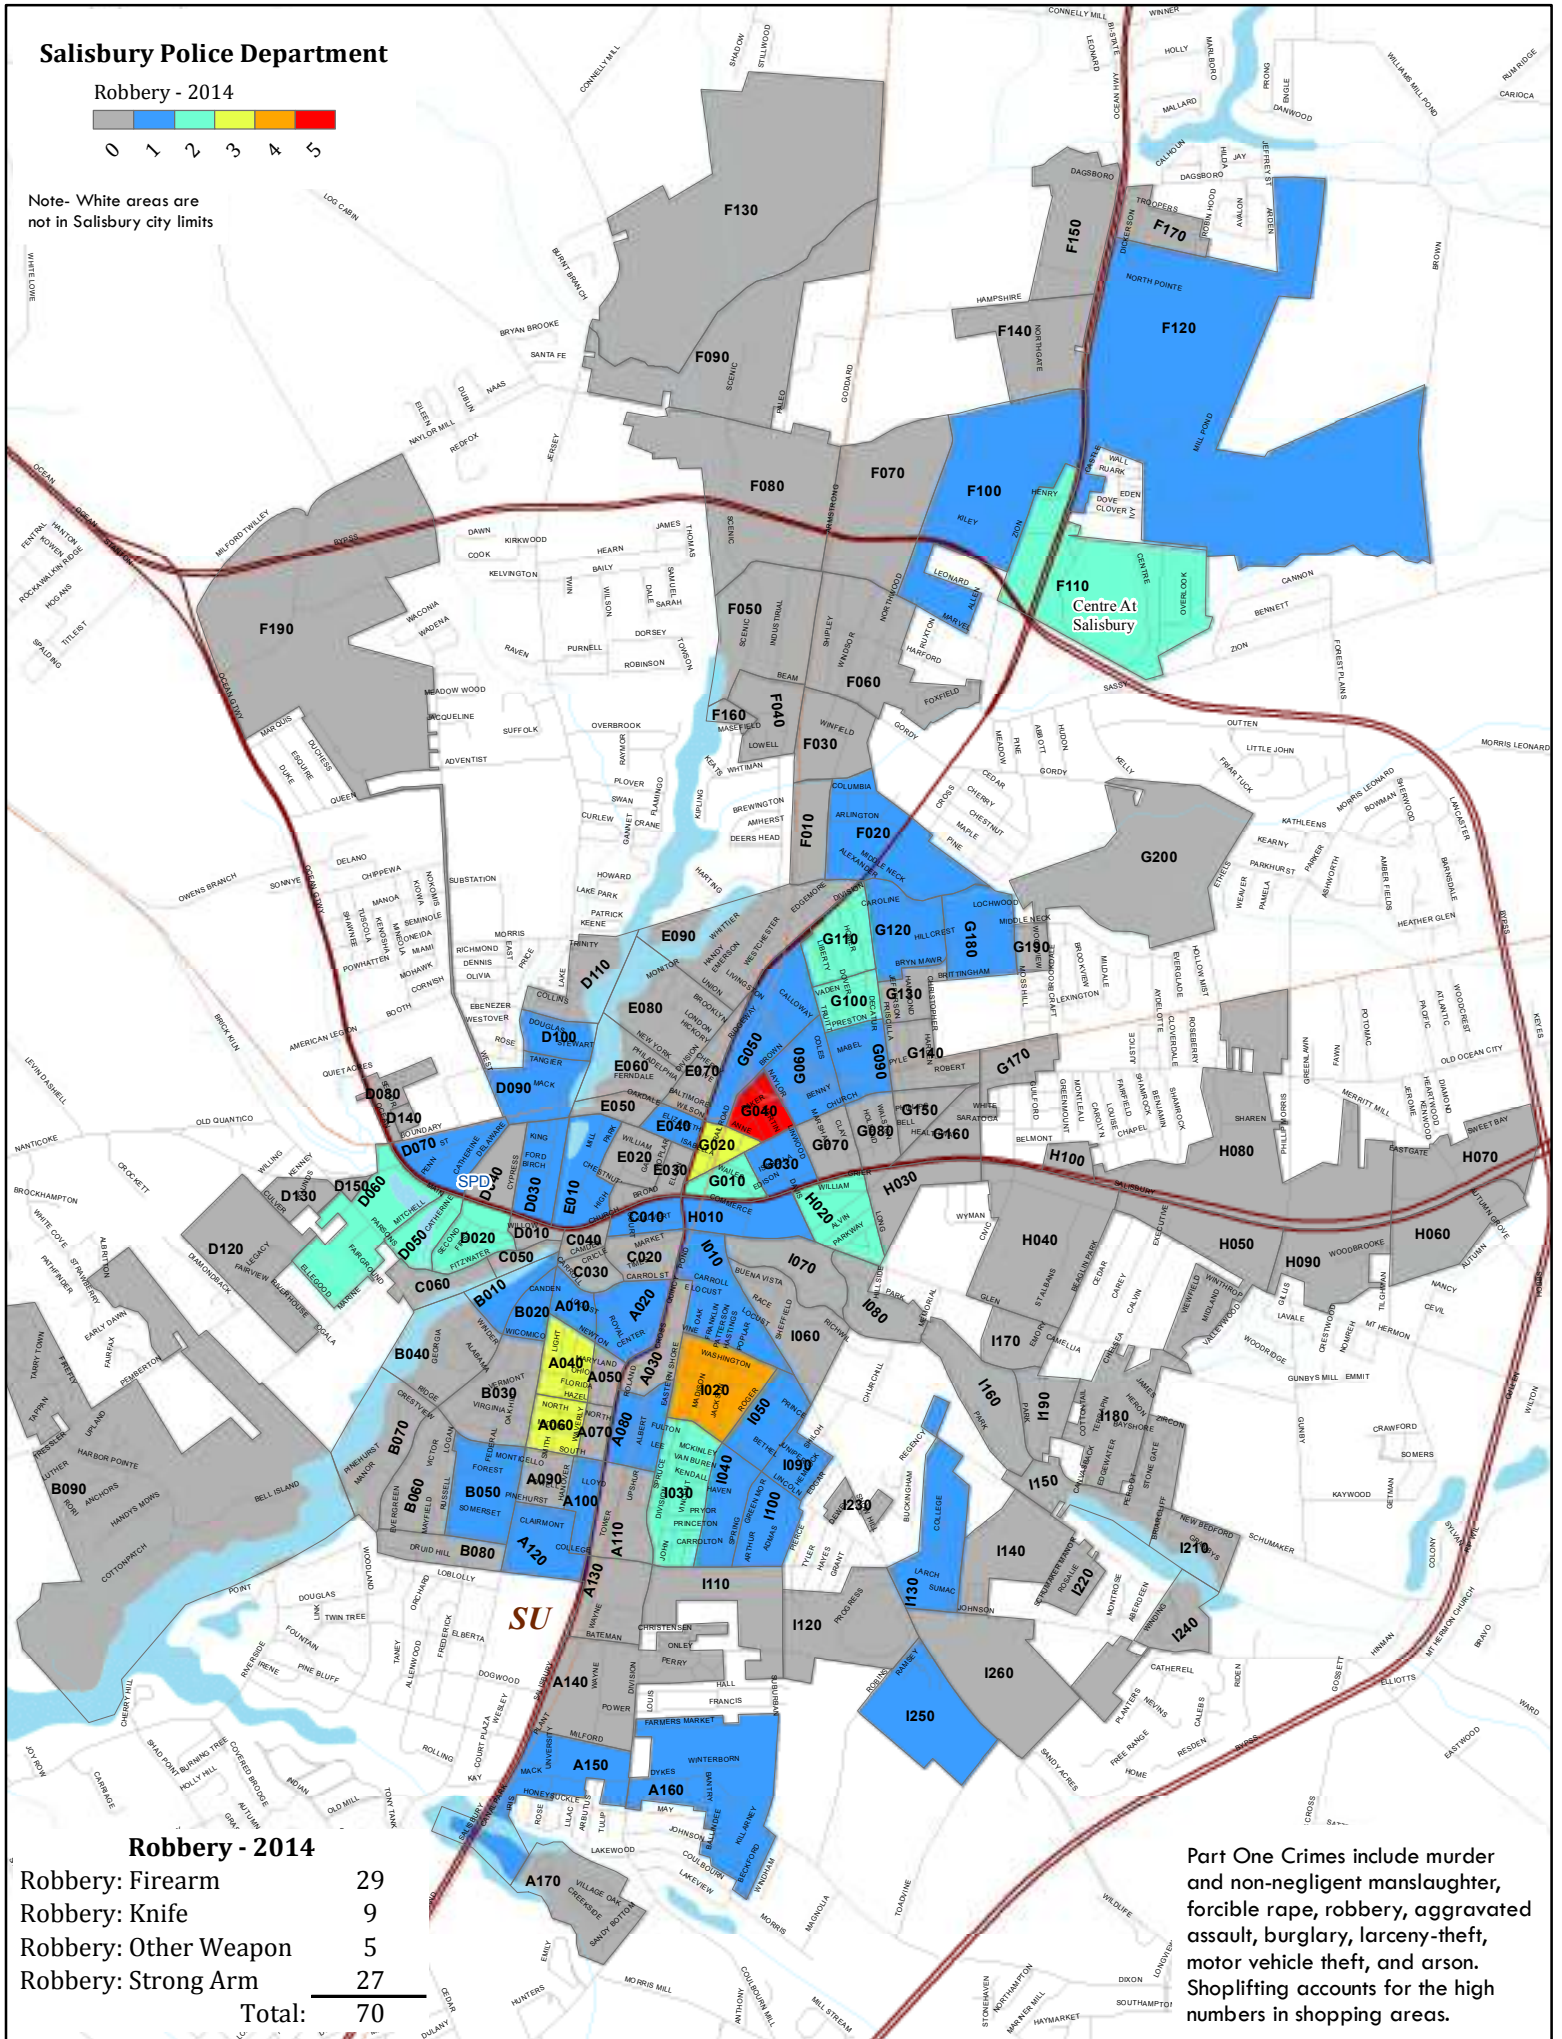

Salisbury Police Department

Robbery - 2014

Note- White areas are not in Salisbury city limits

Robbery - 2014

Robbery: Firearm	29
Robbery: Knife	9
Robbery: Other Weapon	5
Robbery: Strong Arm	27
Total:	70

Part One Crimes include murder and non-negligent manslaughter, forcible rape, robbery, aggravated assault, burglary, larceny-theft, motor vehicle theft, and arson. Shoplifting accounts for the high numbers in shopping areas.