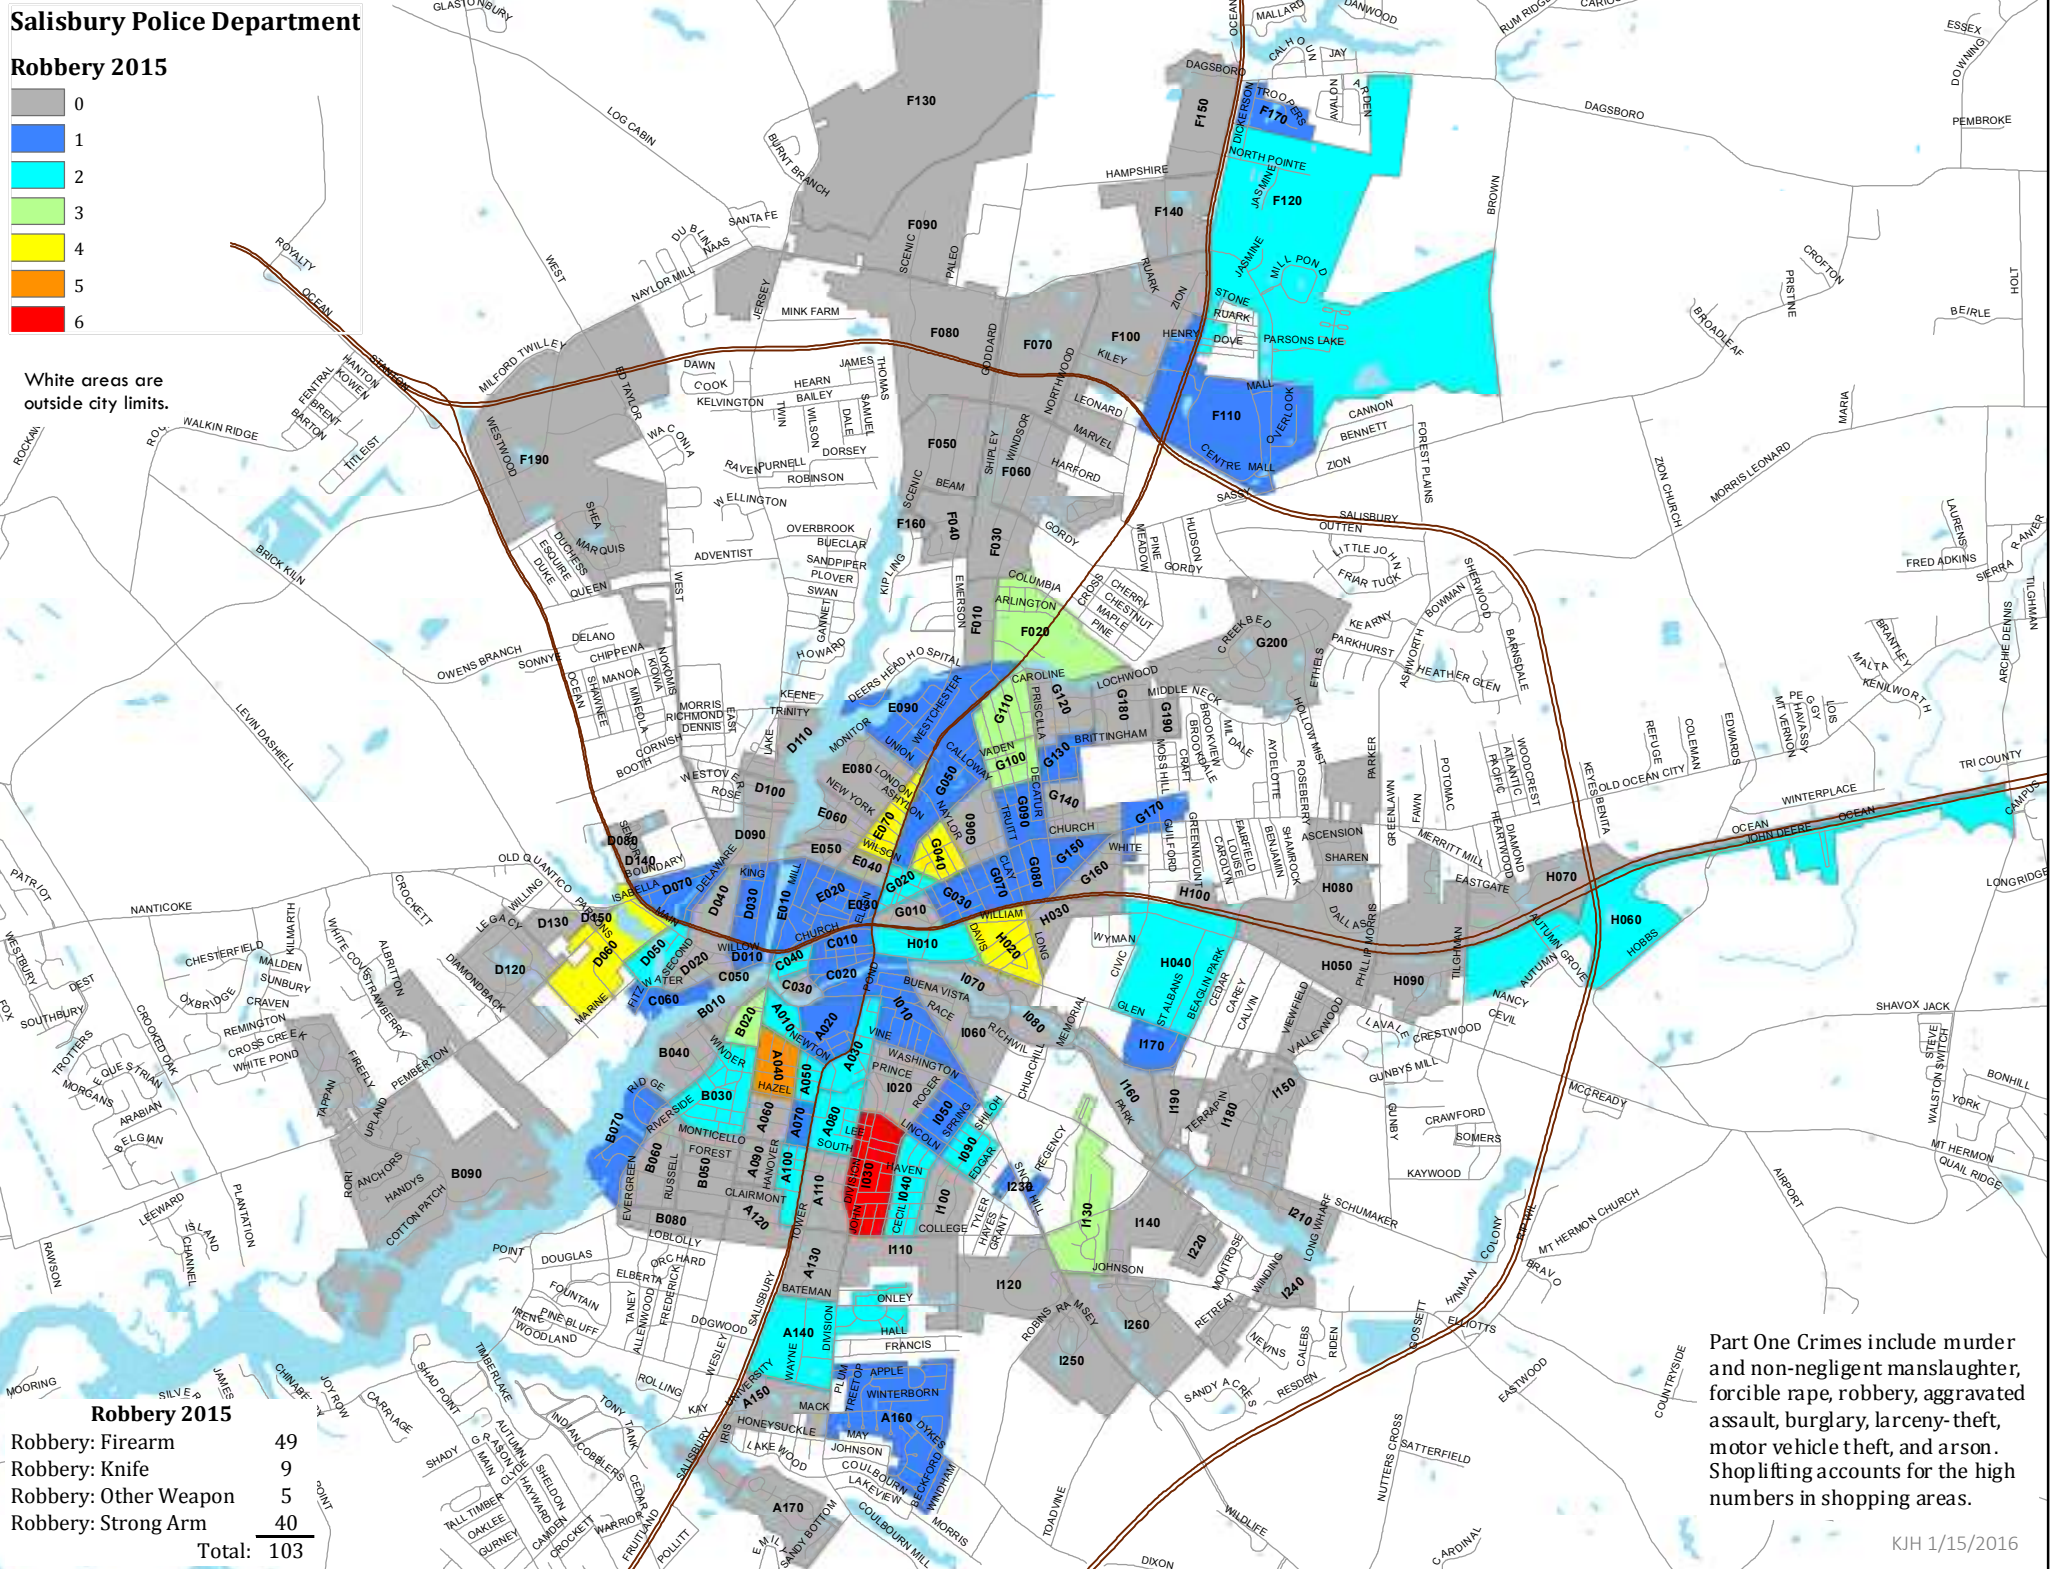

Salisbury Police Department

Robbery 2015

White areas are outside city limits.

Robbery 2015

Robbery: Firearm	49
Robbery: Knife	9
Robbery: Other Weapon	5
Robbery: Strong Arm	40
Total:	103

Part One Crimes include murder and non-negligent manslaughter, forcible rape, robbery, aggravated assault, burglary, larceny-theft, motor vehicle theft, and arson. Shoplifting accounts for the high numbers in shopping areas.