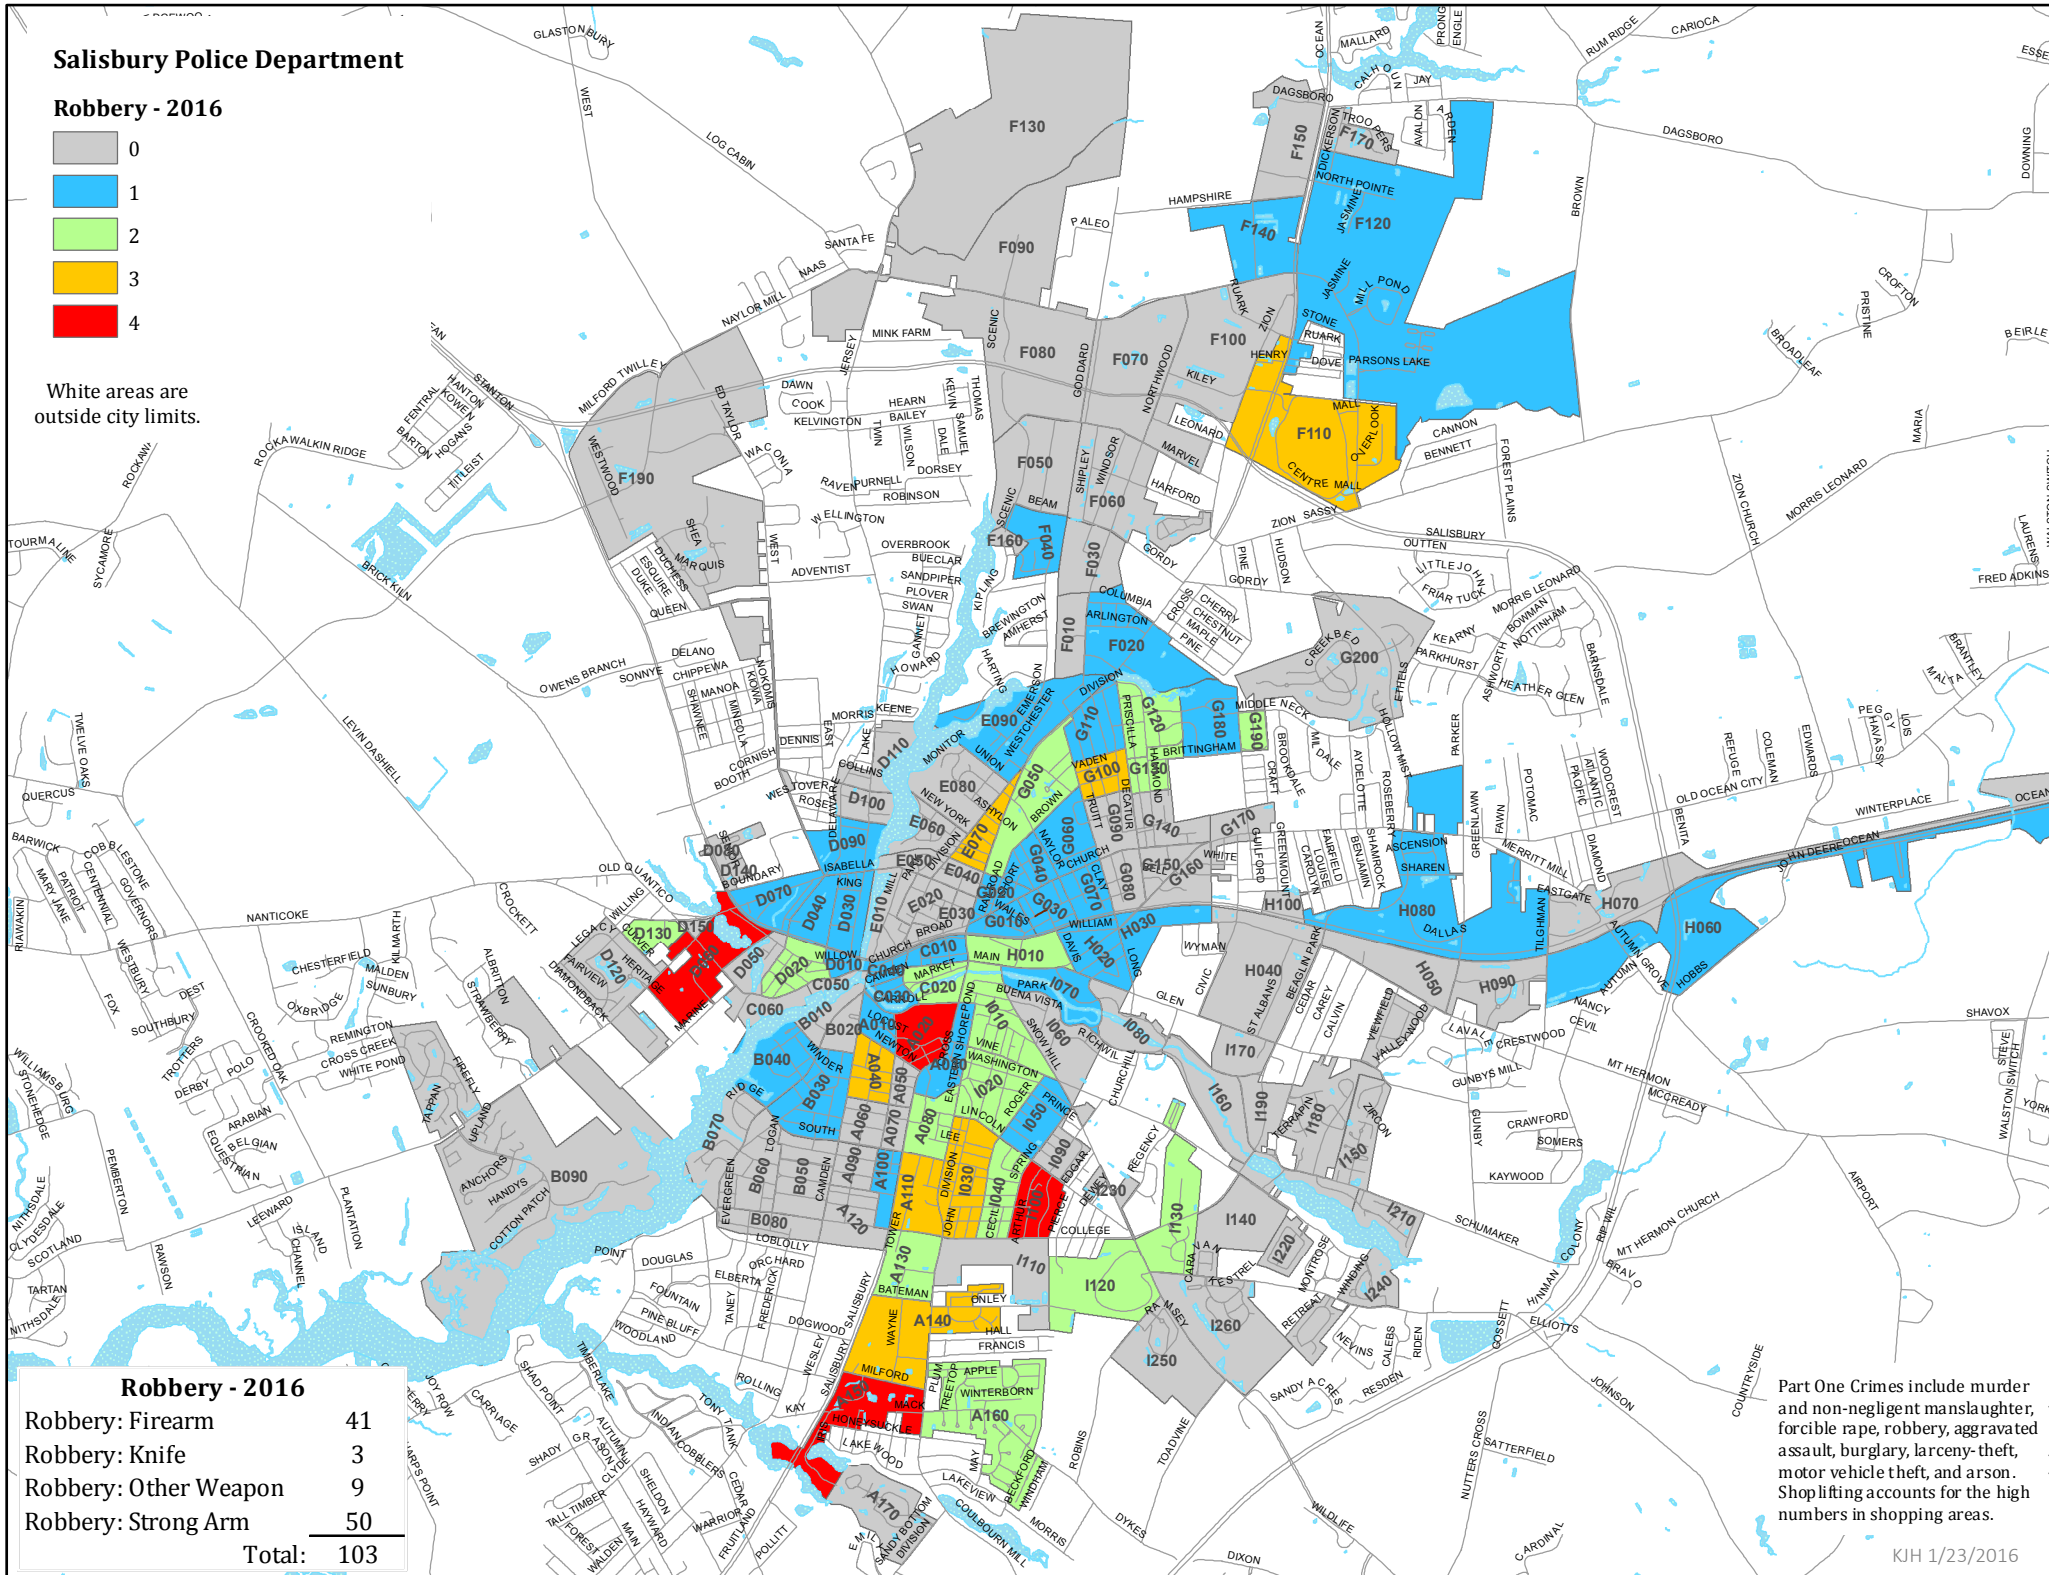

Salisbury Police Department

Robbery - 2016

White areas are outside city limits.

Robbery - 2016

Robbery: Firearm	41
Robbery: Knife	3
Robbery: Other Weapon	9
Robbery: Strong Arm	50
Total:	103

Part One Crimes include murder and non-negligent manslaughter, forcible rape, robbery, aggravated assault, burglary, larceny-theft, motor vehicle theft, and arson. Shopping areas for the high numbers in shopping areas.