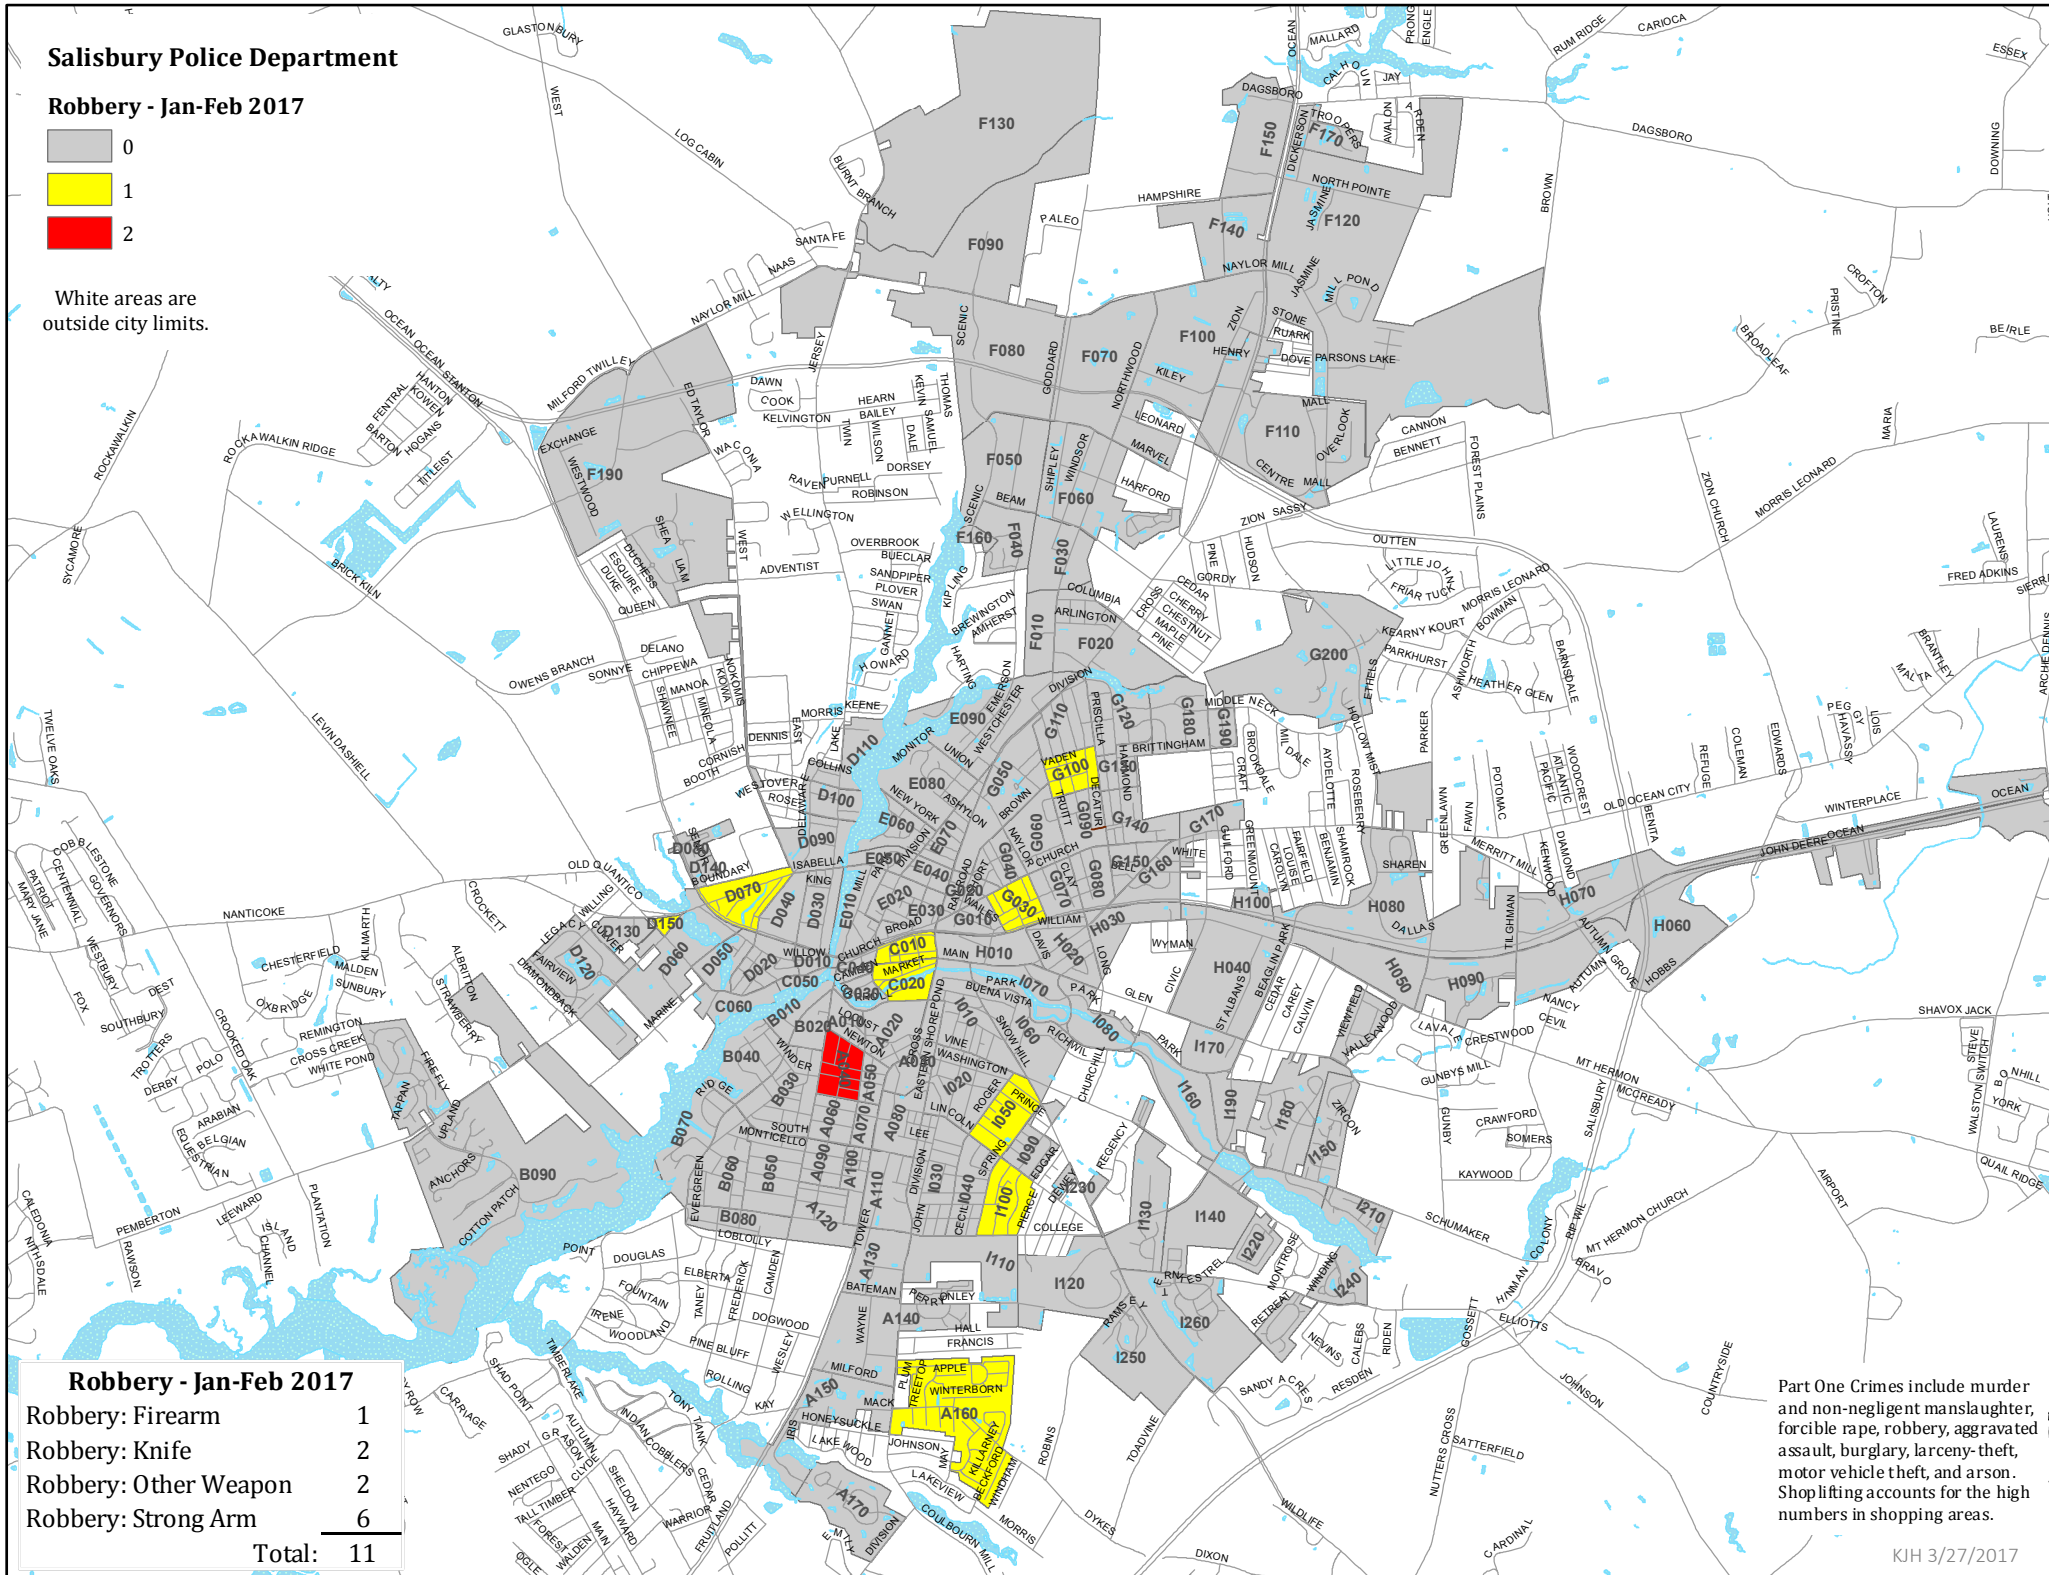

Salisbury Police Department

Robbery - Jan-Feb 2017

White areas are outside city limits.

Robbery - Jan-Feb 2017

Robbery: Firearm	1
Robbery: Knife	2
Robbery: Other Weapon	2
Robbery: Strong Arm	6
Total:	11

Part One Crimes include murder and non-negligent manslaughter, forcible rape, robbery, aggravated assault, burglary, larceny-theft, motor vehicle theft, and arson. Shopping accounts for the high numbers in shopping areas.