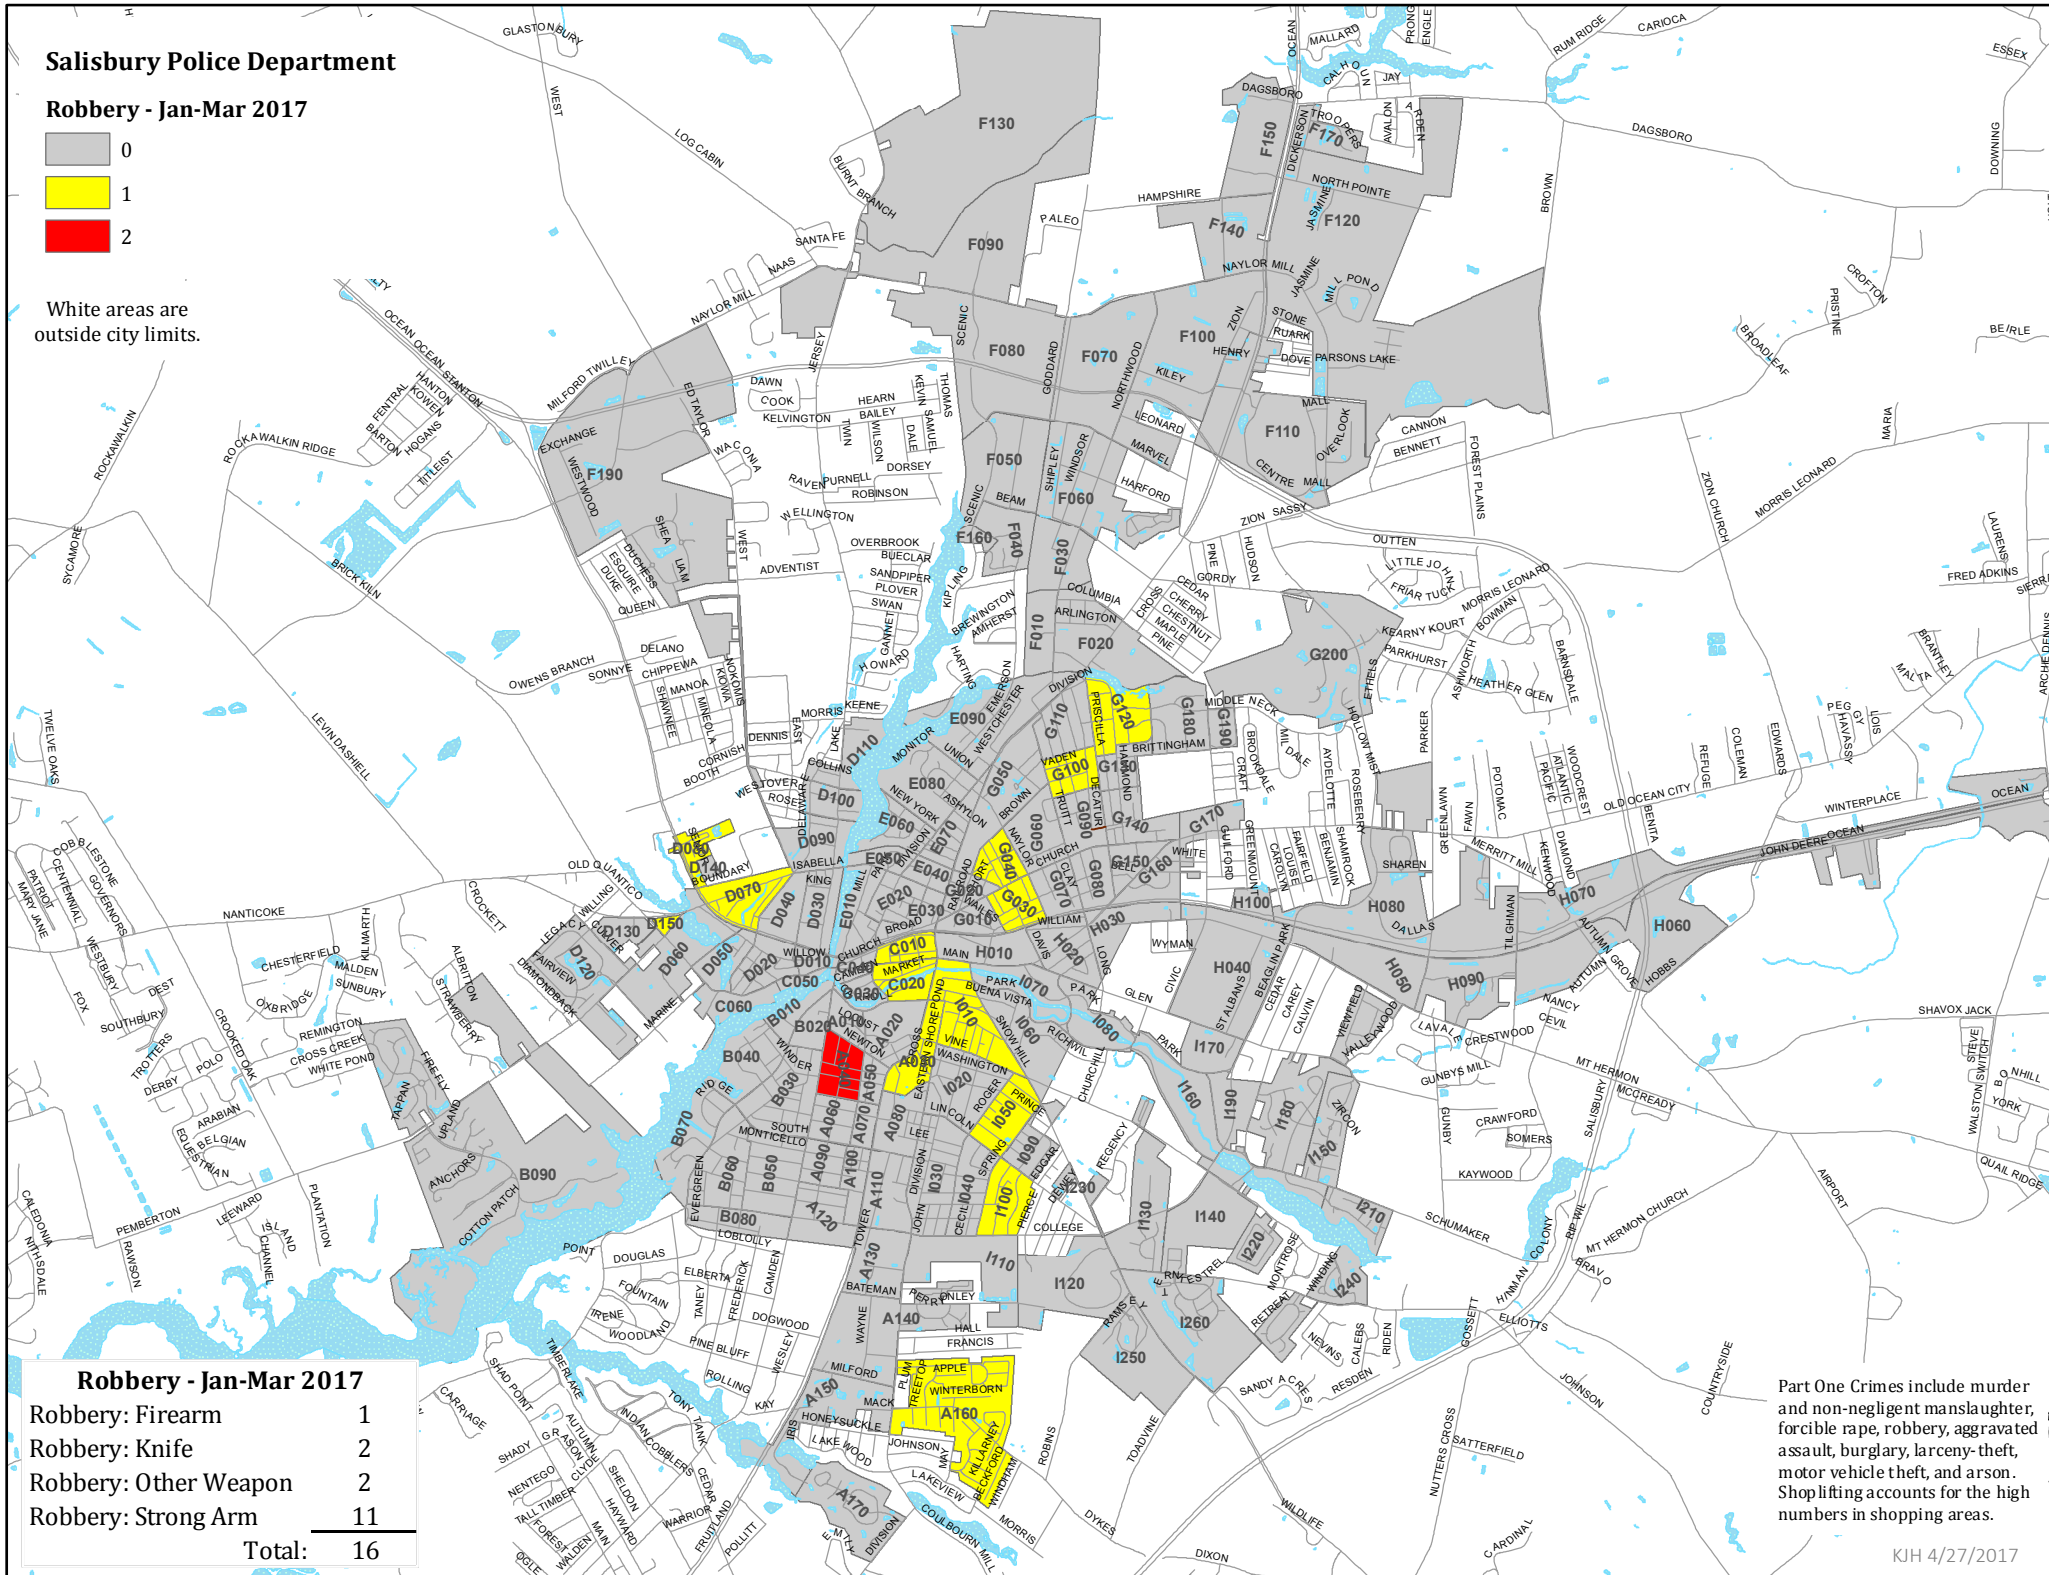

Salisbury Police Department

Robbery - Jan-Mar 2017

White areas are outside city limits.

Robbery - Jan-Mar 2017

Robbery: Firearm	1
Robbery: Knife	2
Robbery: Other Weapon	2
Robbery: Strong Arm	11
Total:	16

Part One Crimes include murder and non-negligent manslaughter, forcible rape, robbery, aggravated assault, burglary, larceny-theft, motor vehicle theft, and arson. Shoplifting accounts for the high numbers in shopping areas.