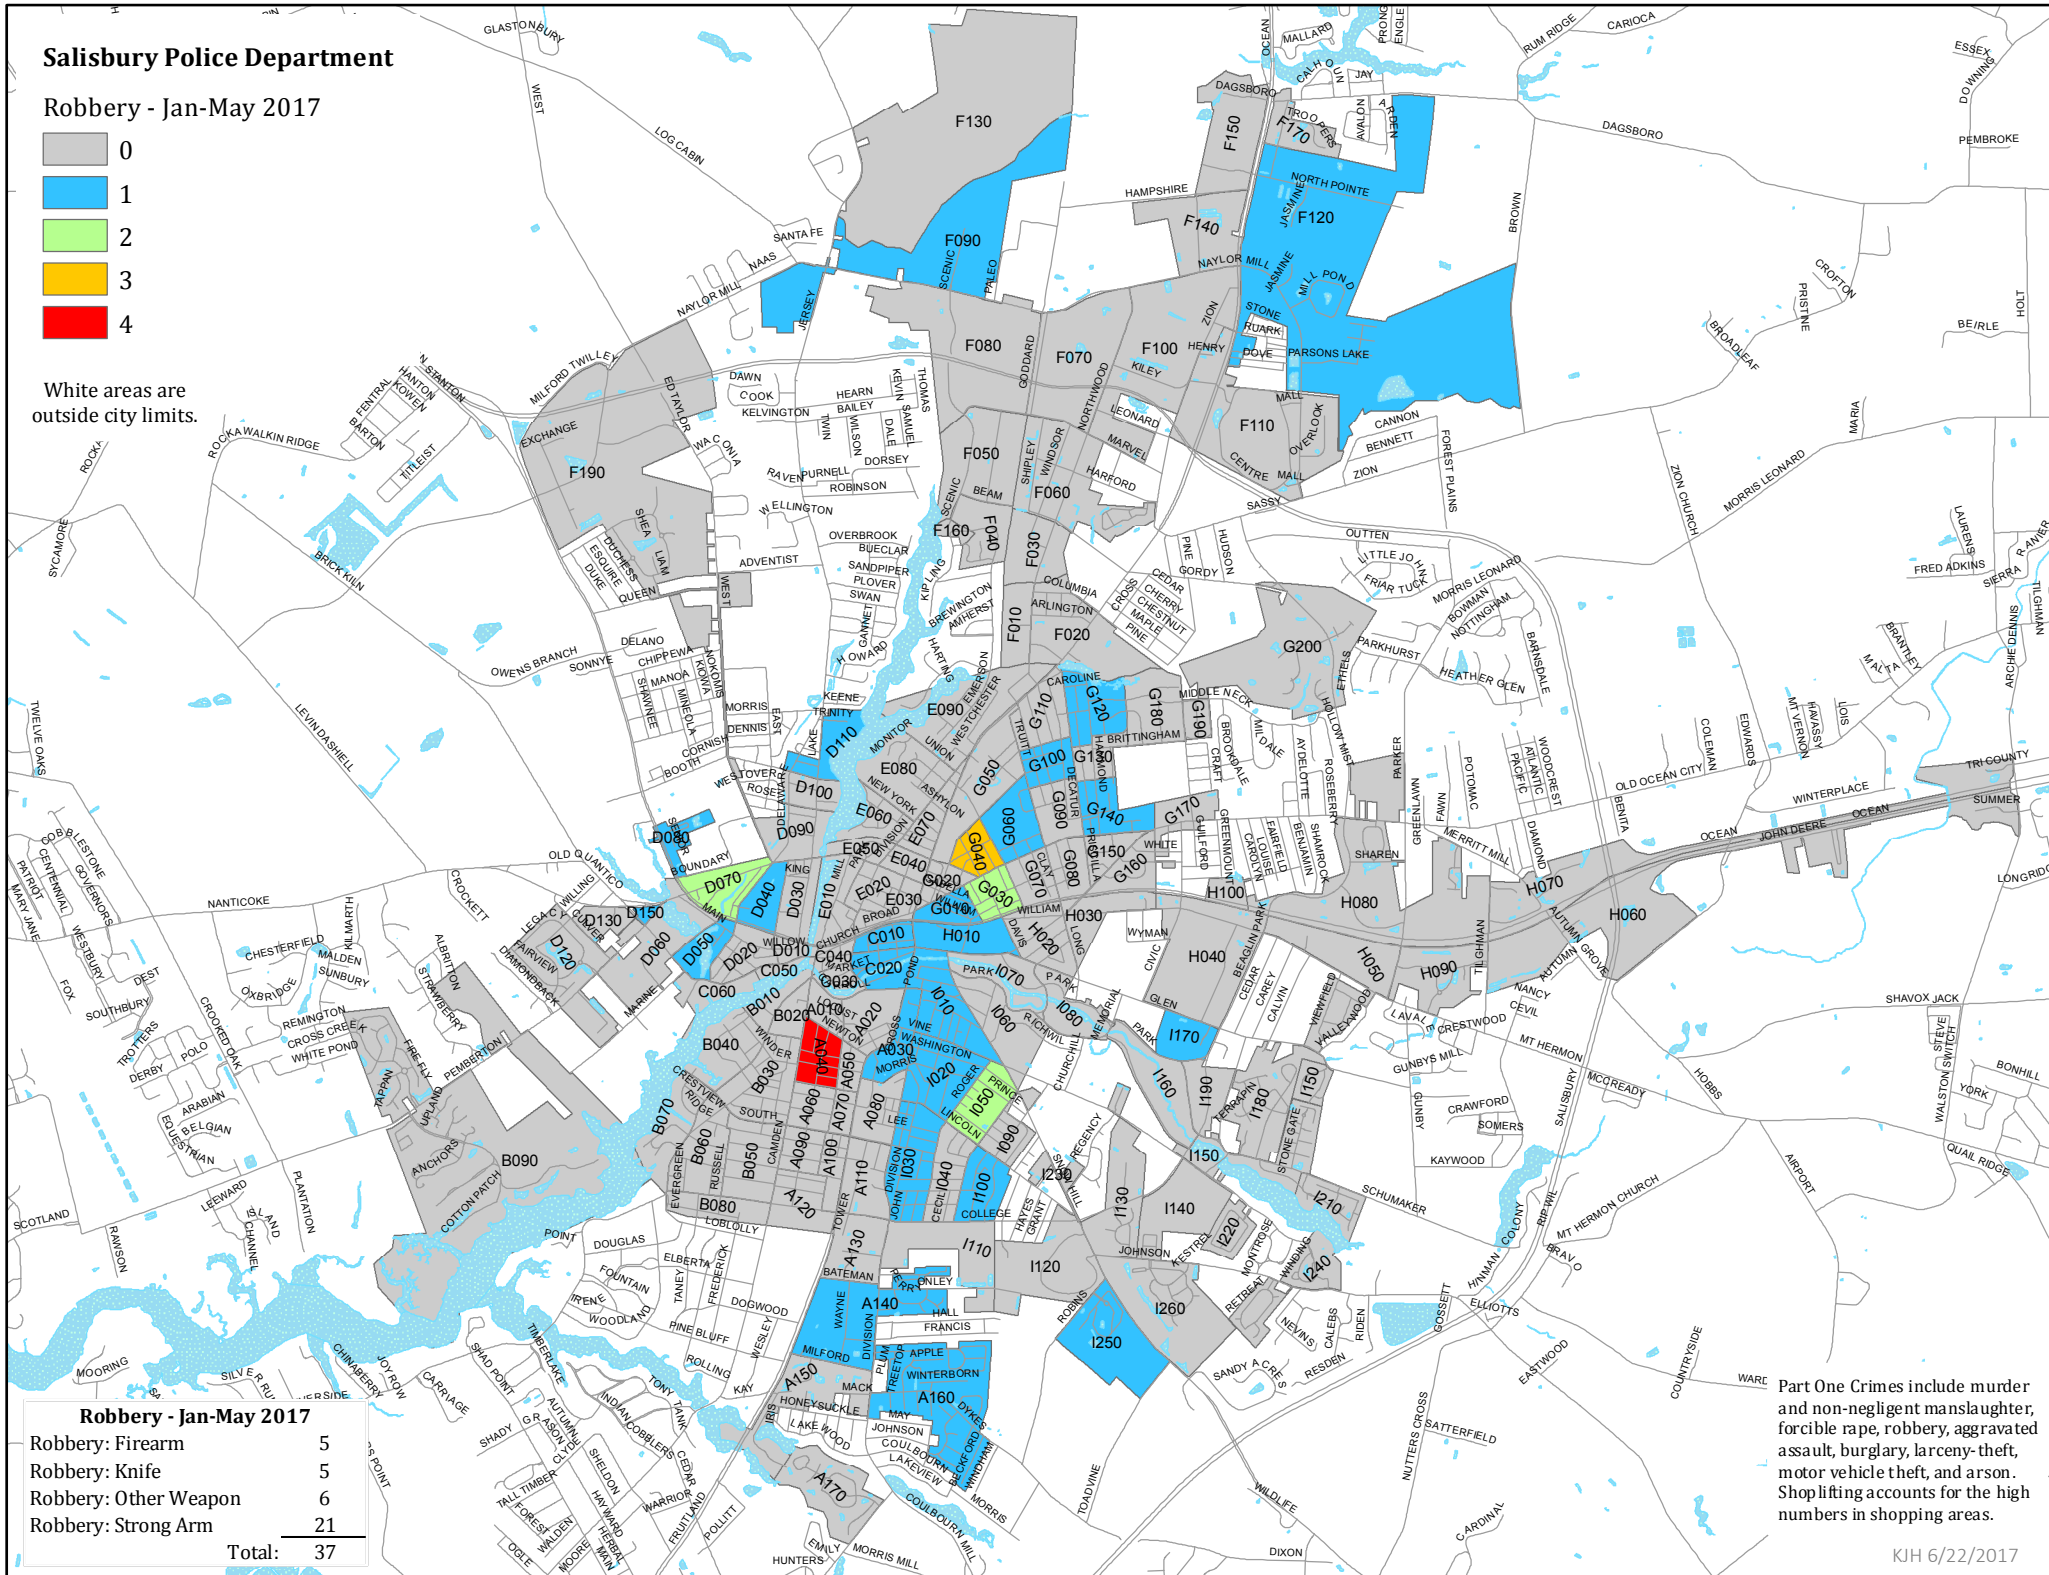

# Salisbury Police Department

## Robbery - Jan-May 2017

White areas are outside city limits.

Robbery - Jan-May 2017	
Robbery: Firearm	5
Robbery: Knife	5
Robbery: Other Weapon	6
Robbery: Strong Arm	21
<b>Total:</b>	<b>37</b>

Part One Crimes include murder and non-negligent manslaughter, forcible rape, robbery, aggravated assault, burglary, larceny-theft, motor vehicle theft, and arson. Shoplifting accounts for the high numbers in shopping areas.