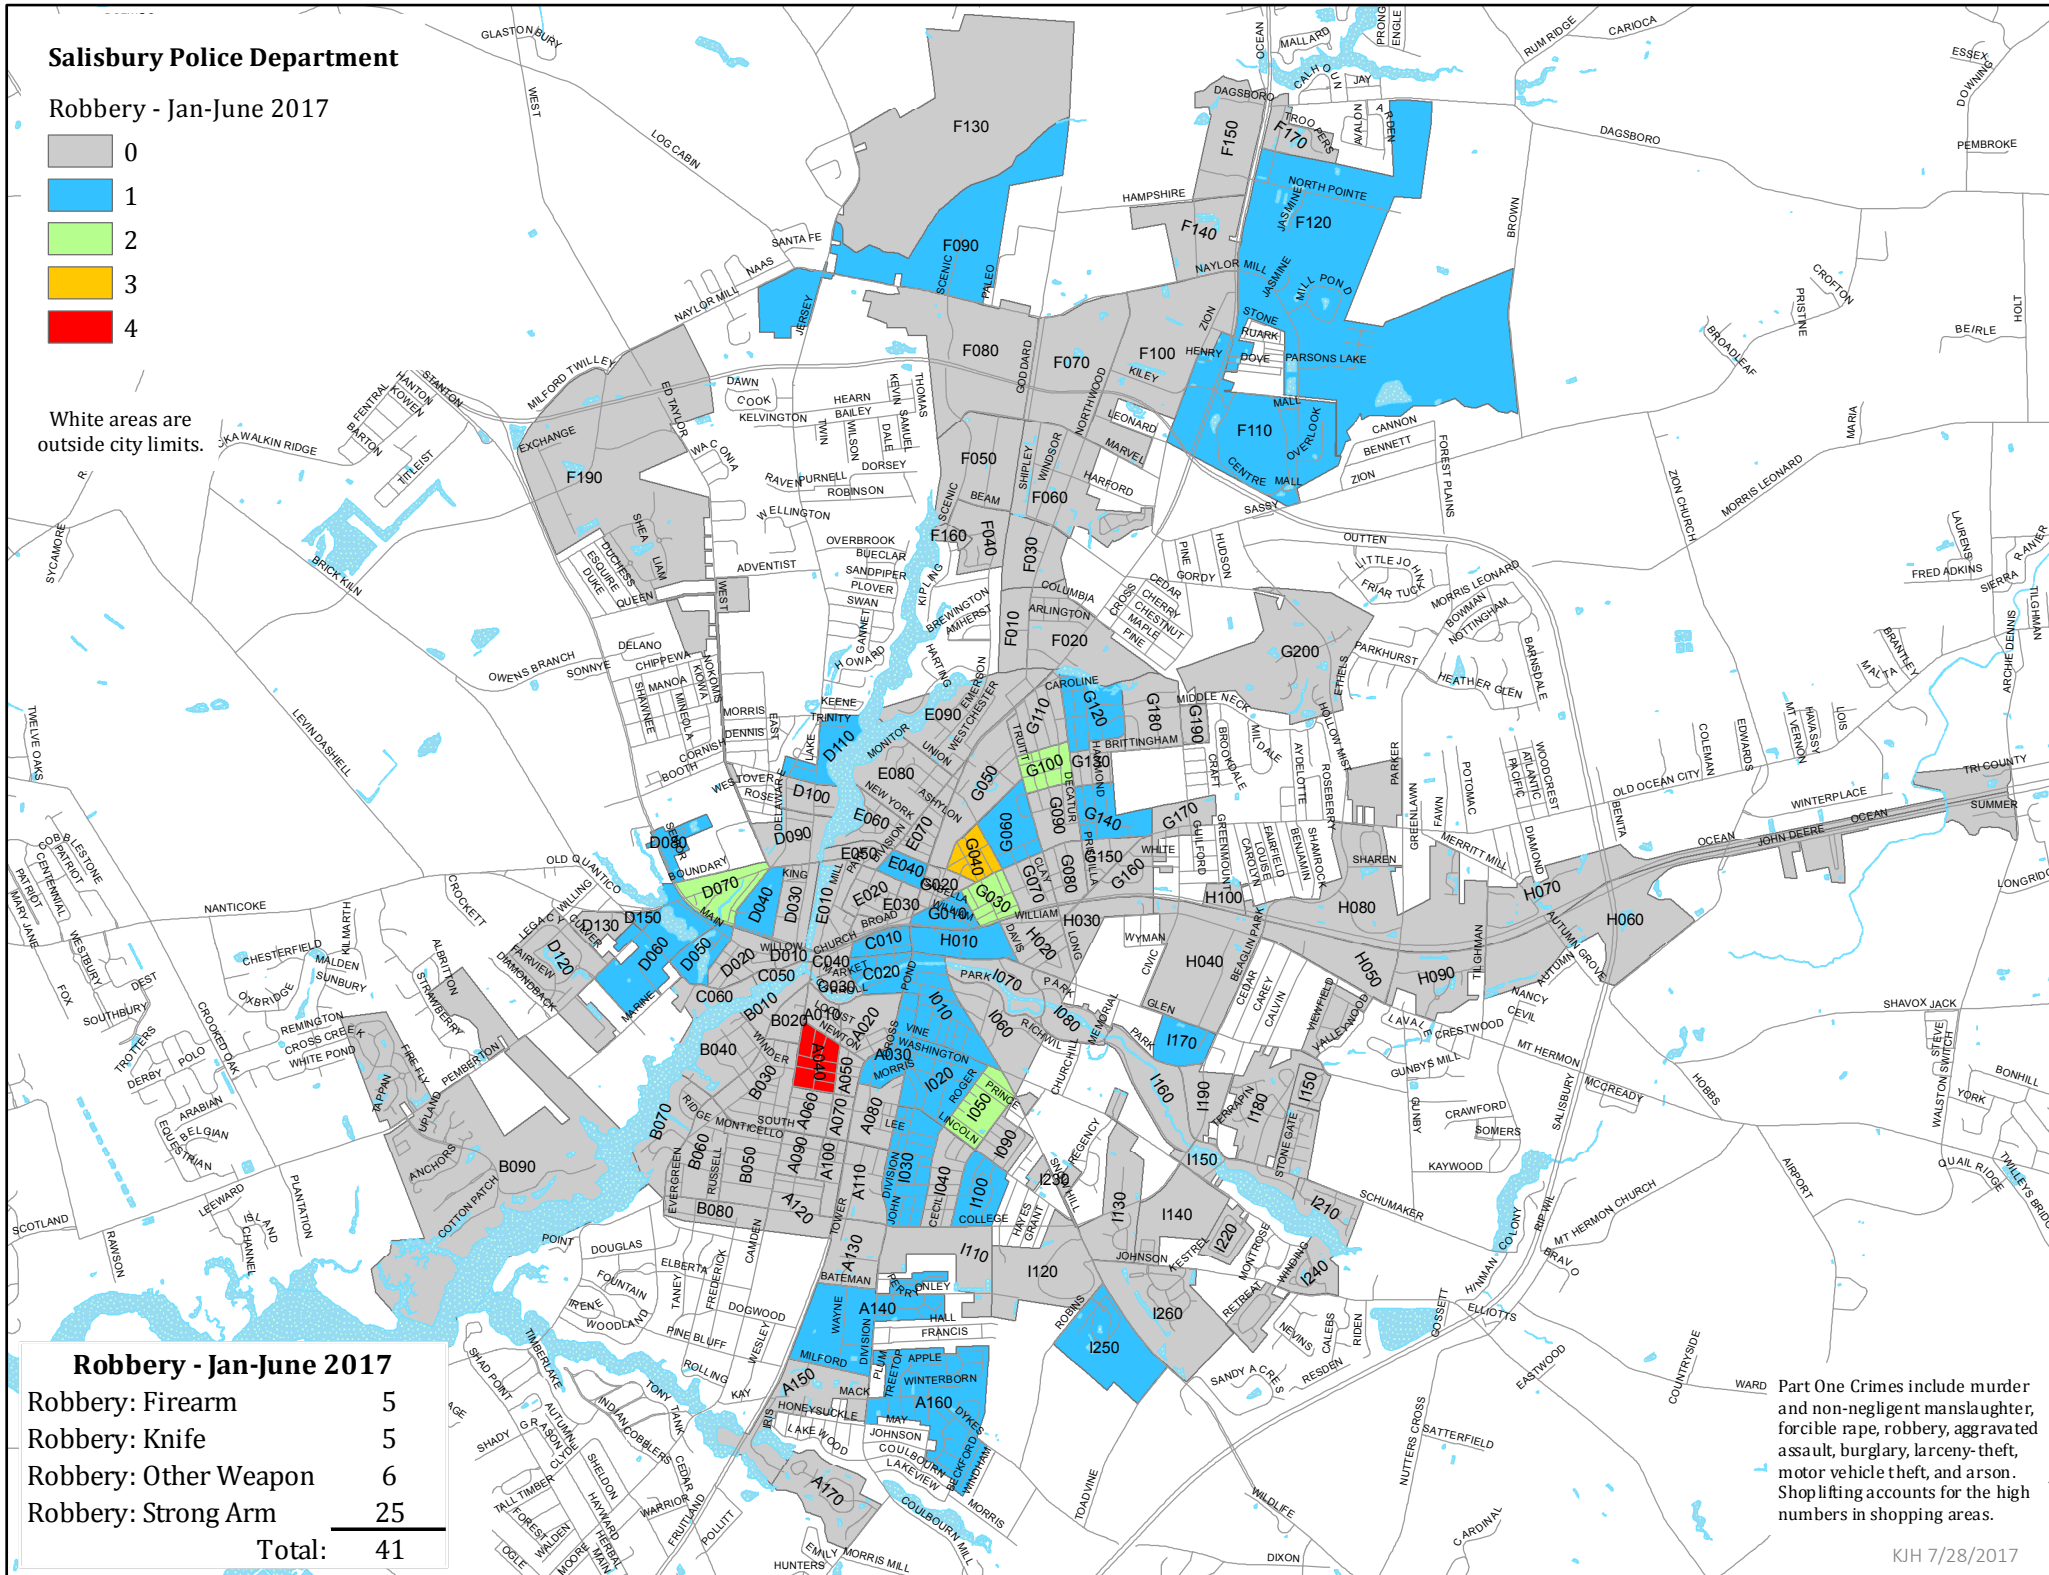

Salisbury Police Department

Robbery - Jan-June 2017

White areas are outside city limits.

Robbery - Jan-June 2017

| | |
|-----------------------|-----------|
| Robbery: Firearm | 5 |
| Robbery: Knife | 5 |
| Robbery: Other Weapon | 6 |
| Robbery: Strong Arm | 25 |
| Total: | 41 |

Part One Crimes include murder and non-negligent manslaughter, forcible rape, robbery, aggravated assault, burglary, larceny-theft, motor vehicle theft, and arson. Shoplifting accounts for the high numbers in shopping areas.