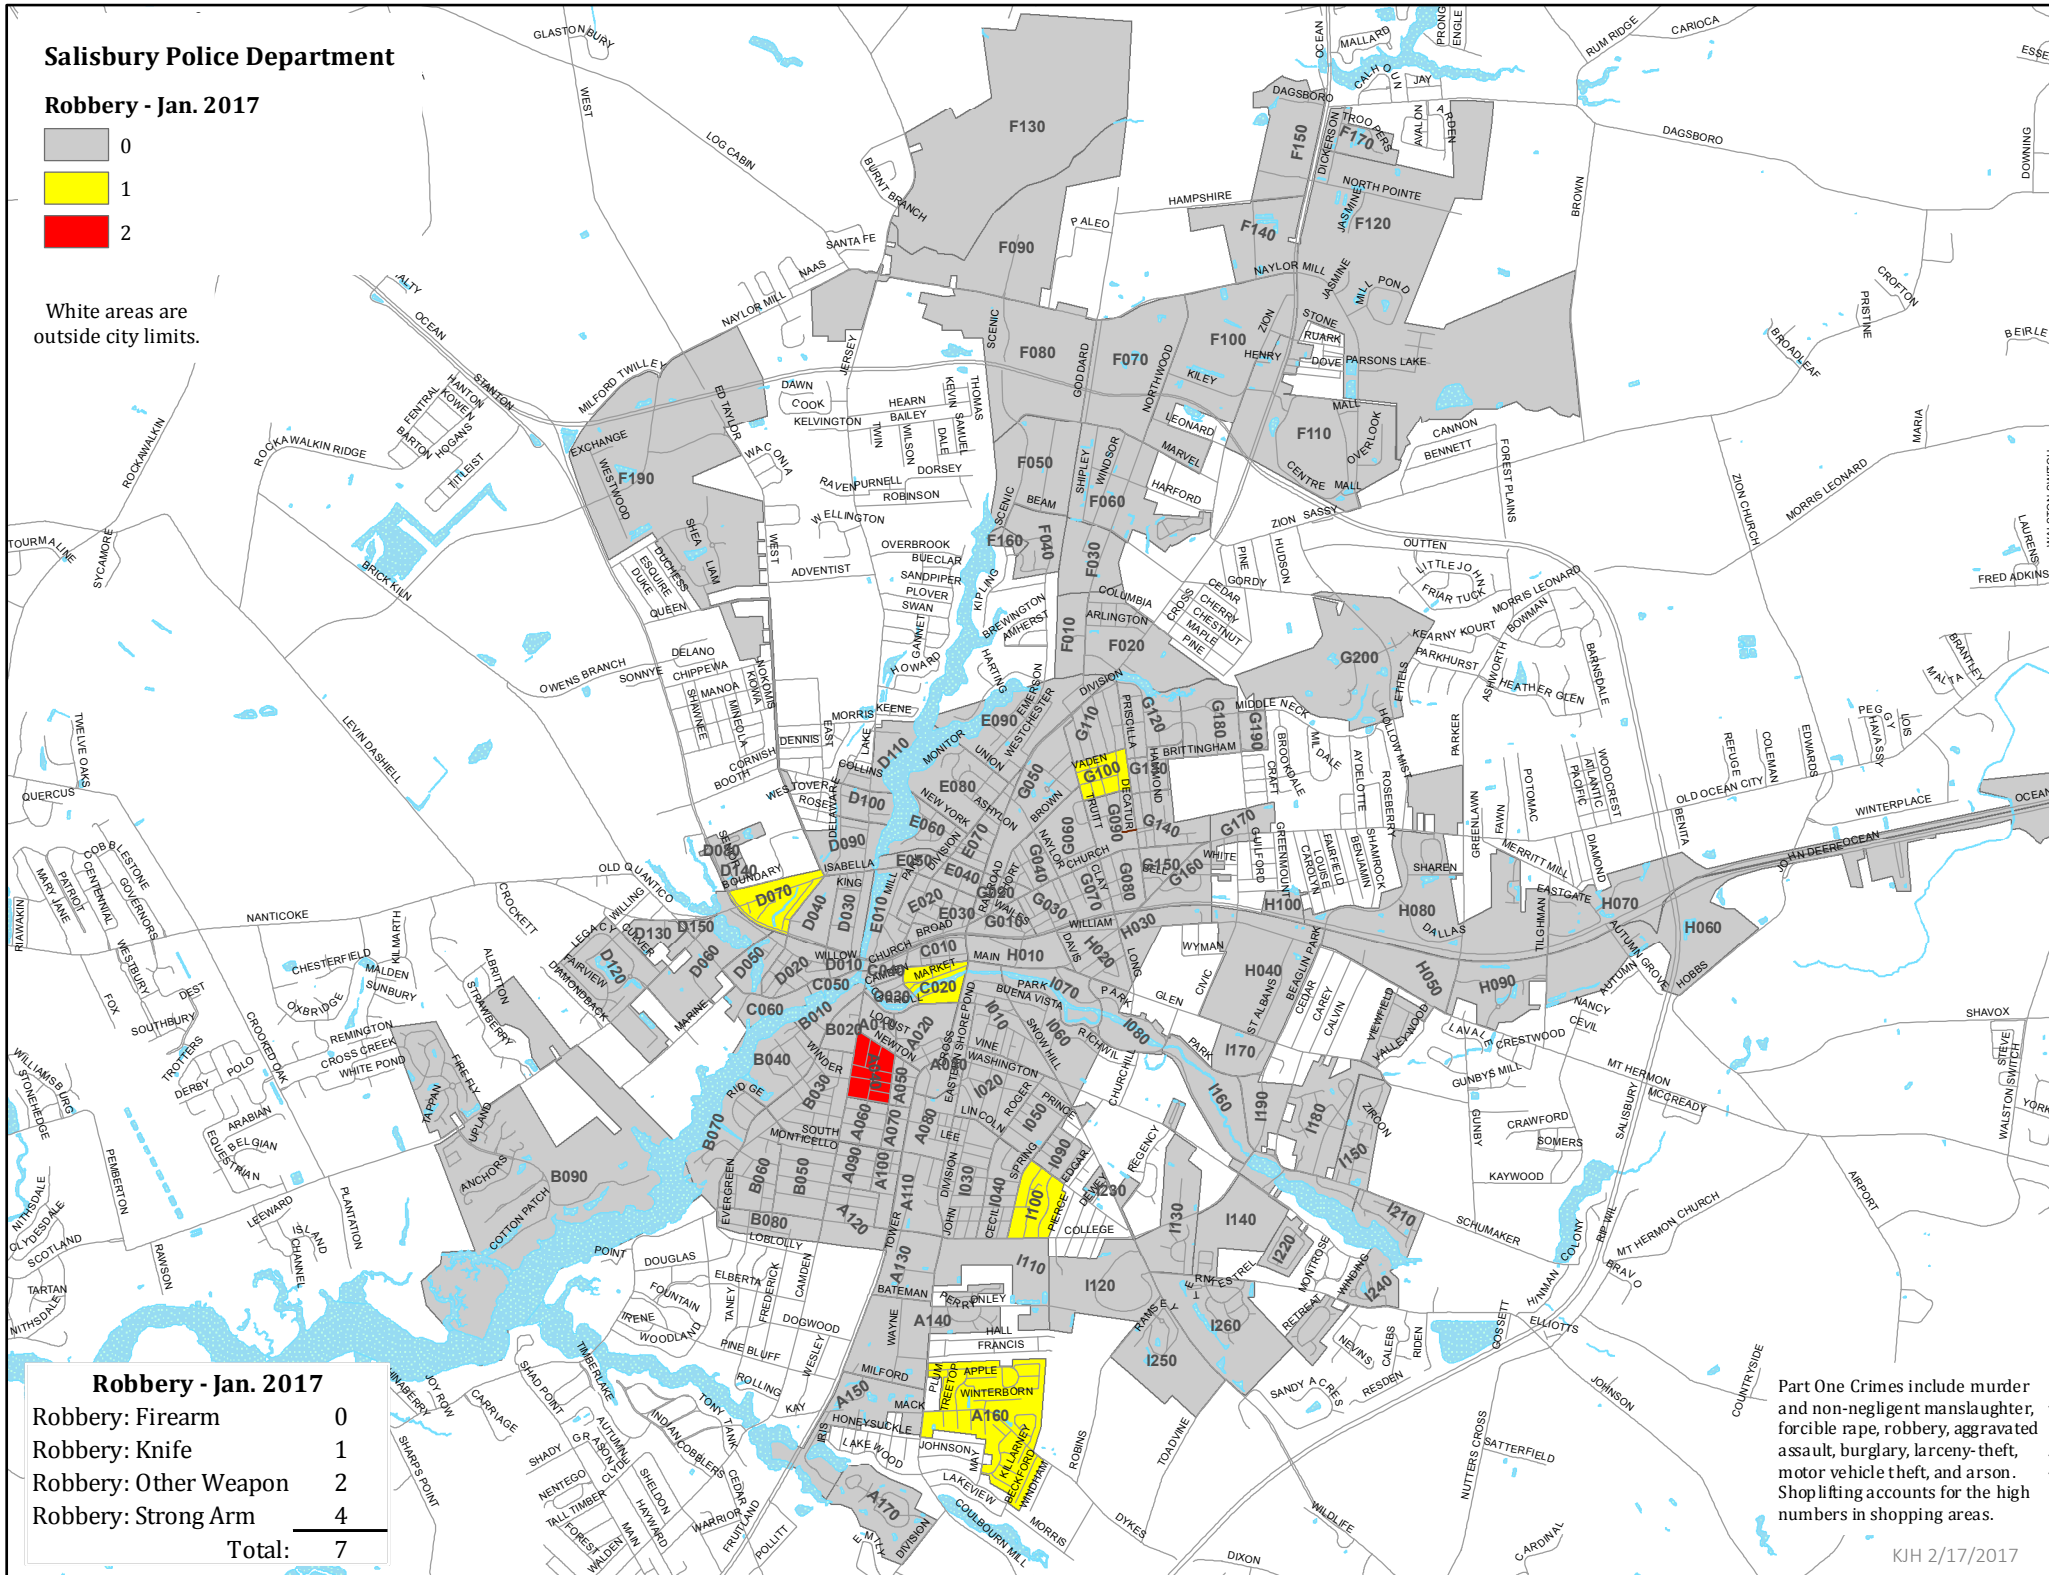

Salisbury Police Department

Robbery - Jan. 2017

White areas are outside city limits.

Robbery - Jan. 2017

| | |
|-----------------------|----------|
| Robbery: Firearm | 0 |
| Robbery: Knife | 1 |
| Robbery: Other Weapon | 2 |
| Robbery: Strong Arm | 4 |
| Total: | 7 |

Part One Crimes include murder and non-negligent manslaughter, forcible rape, robbery, aggravated assault, burglary, larceny-theft, motor vehicle theft, and arson. Shopping lists accounts for the high numbers in shopping areas.