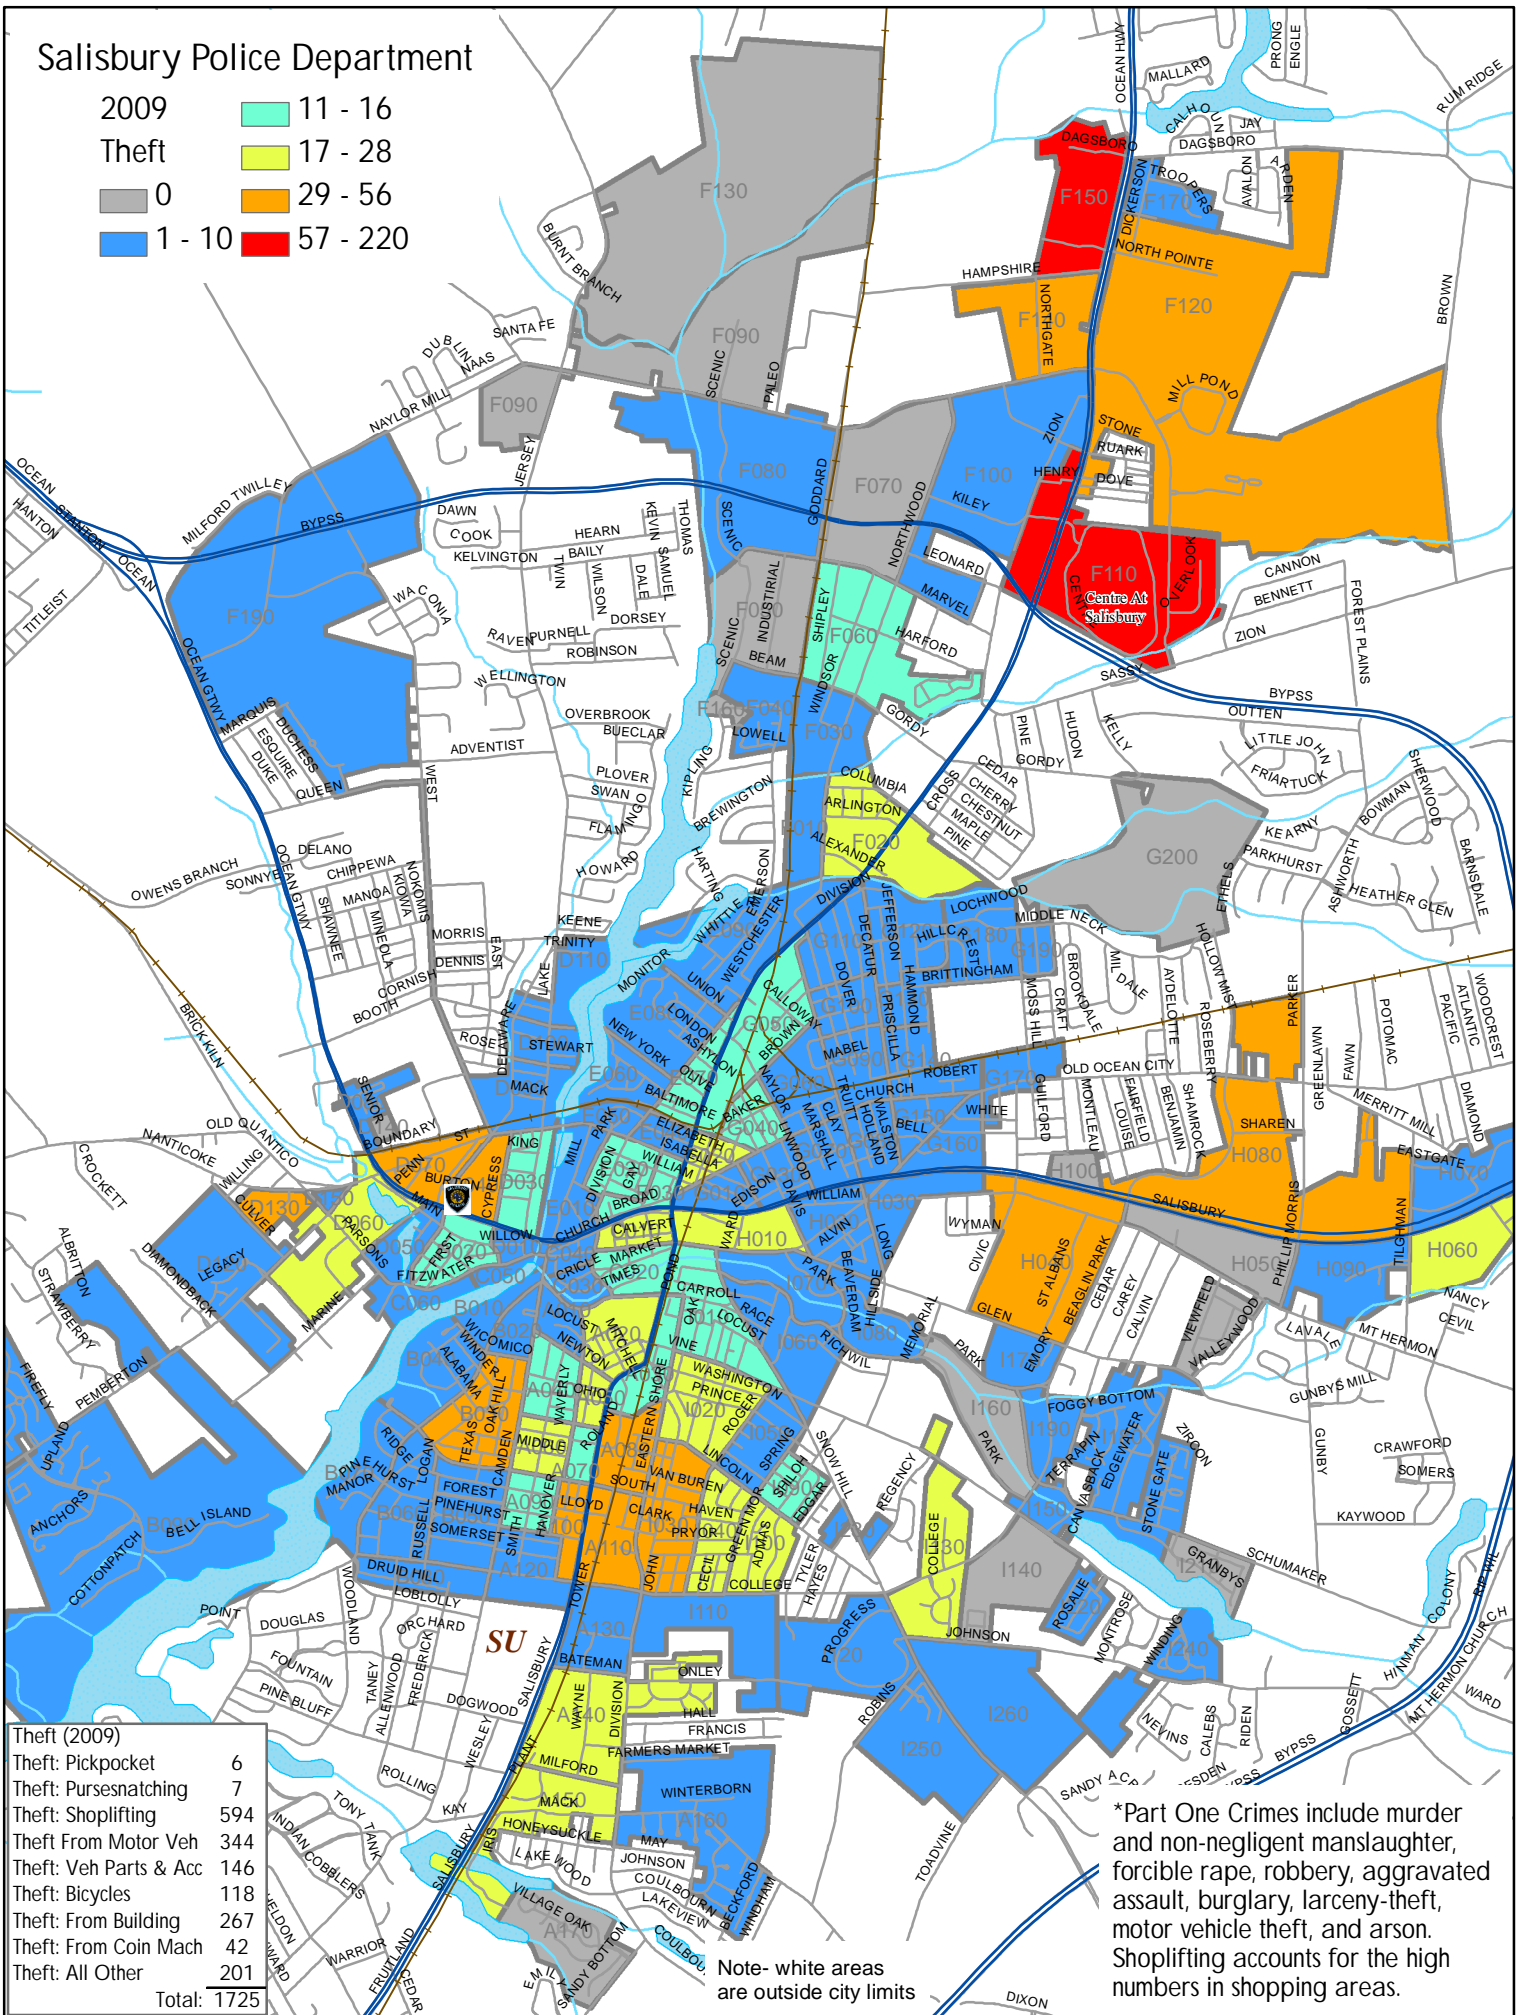

Salisbury Police Department

Theft (2009)	
Theft: Pickpocket	6
Theft: Pursesnatching	7
Theft: Shoplifting	594
Theft From Motor Veh	344
Theft: Veh Parts & Acc	146
Theft: Bicycles	118
Theft: From Building	267
Theft: From Coin Mach	42
Theft: All Other	201
Total:	1725

Note- white areas are outside city limits

*Part One Crimes include murder and non-negligent manslaughter, forcible rape, robbery, aggravated assault, burglary, larceny-theft, motor vehicle theft, and arson. Shoplifting accounts for the high numbers in shopping areas.