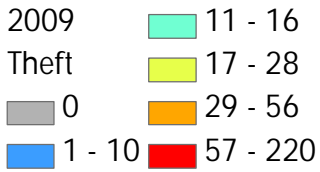

Salisbury Police Department

Theft (2009)	
Theft: Pickpocket	6
Theft: Pursesnatching	7
Theft: Shoplifting	594
Theft From Motor Veh	344
Theft: Veh Parts & Acc	146
Theft: Bicycles	118
Theft: From Building	267
Theft: From Coin Mach	42
Theft: All Other	201
Total:	1725

Note- white areas are outside city limits

*Part One Crimes include murder and non-negligent manslaughter, forcible rape, robbery, aggravated assault, burglary, larceny-theft, motor vehicle theft, and arson. Shoplifting accounts for the high numbers in shopping areas.