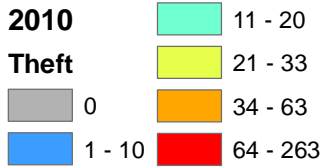

# Salisbury Police Department

Theft (2010)

Theft: Pickpocket	1
Theft: Pursesnatching	8
Theft: Shoplifting	612
Theft From Motor Veh	268
Theft: Veh Parts & Acc	118
Theft: Bicycles	125
Theft: From Building	235
Theft: From Coin Mach	16
Theft: All Other	235
<b>Total:</b>	<b>1618</b>

Note- White areas are not in Salisbury city limits

Part One Crimes include murder and non-negligent manslaughter, forcible rape, robbery, aggravated assault, burglary, larceny-theft, motor vehicle theft, and arson. Shoplifting accounts for the high numbers in shopping areas.