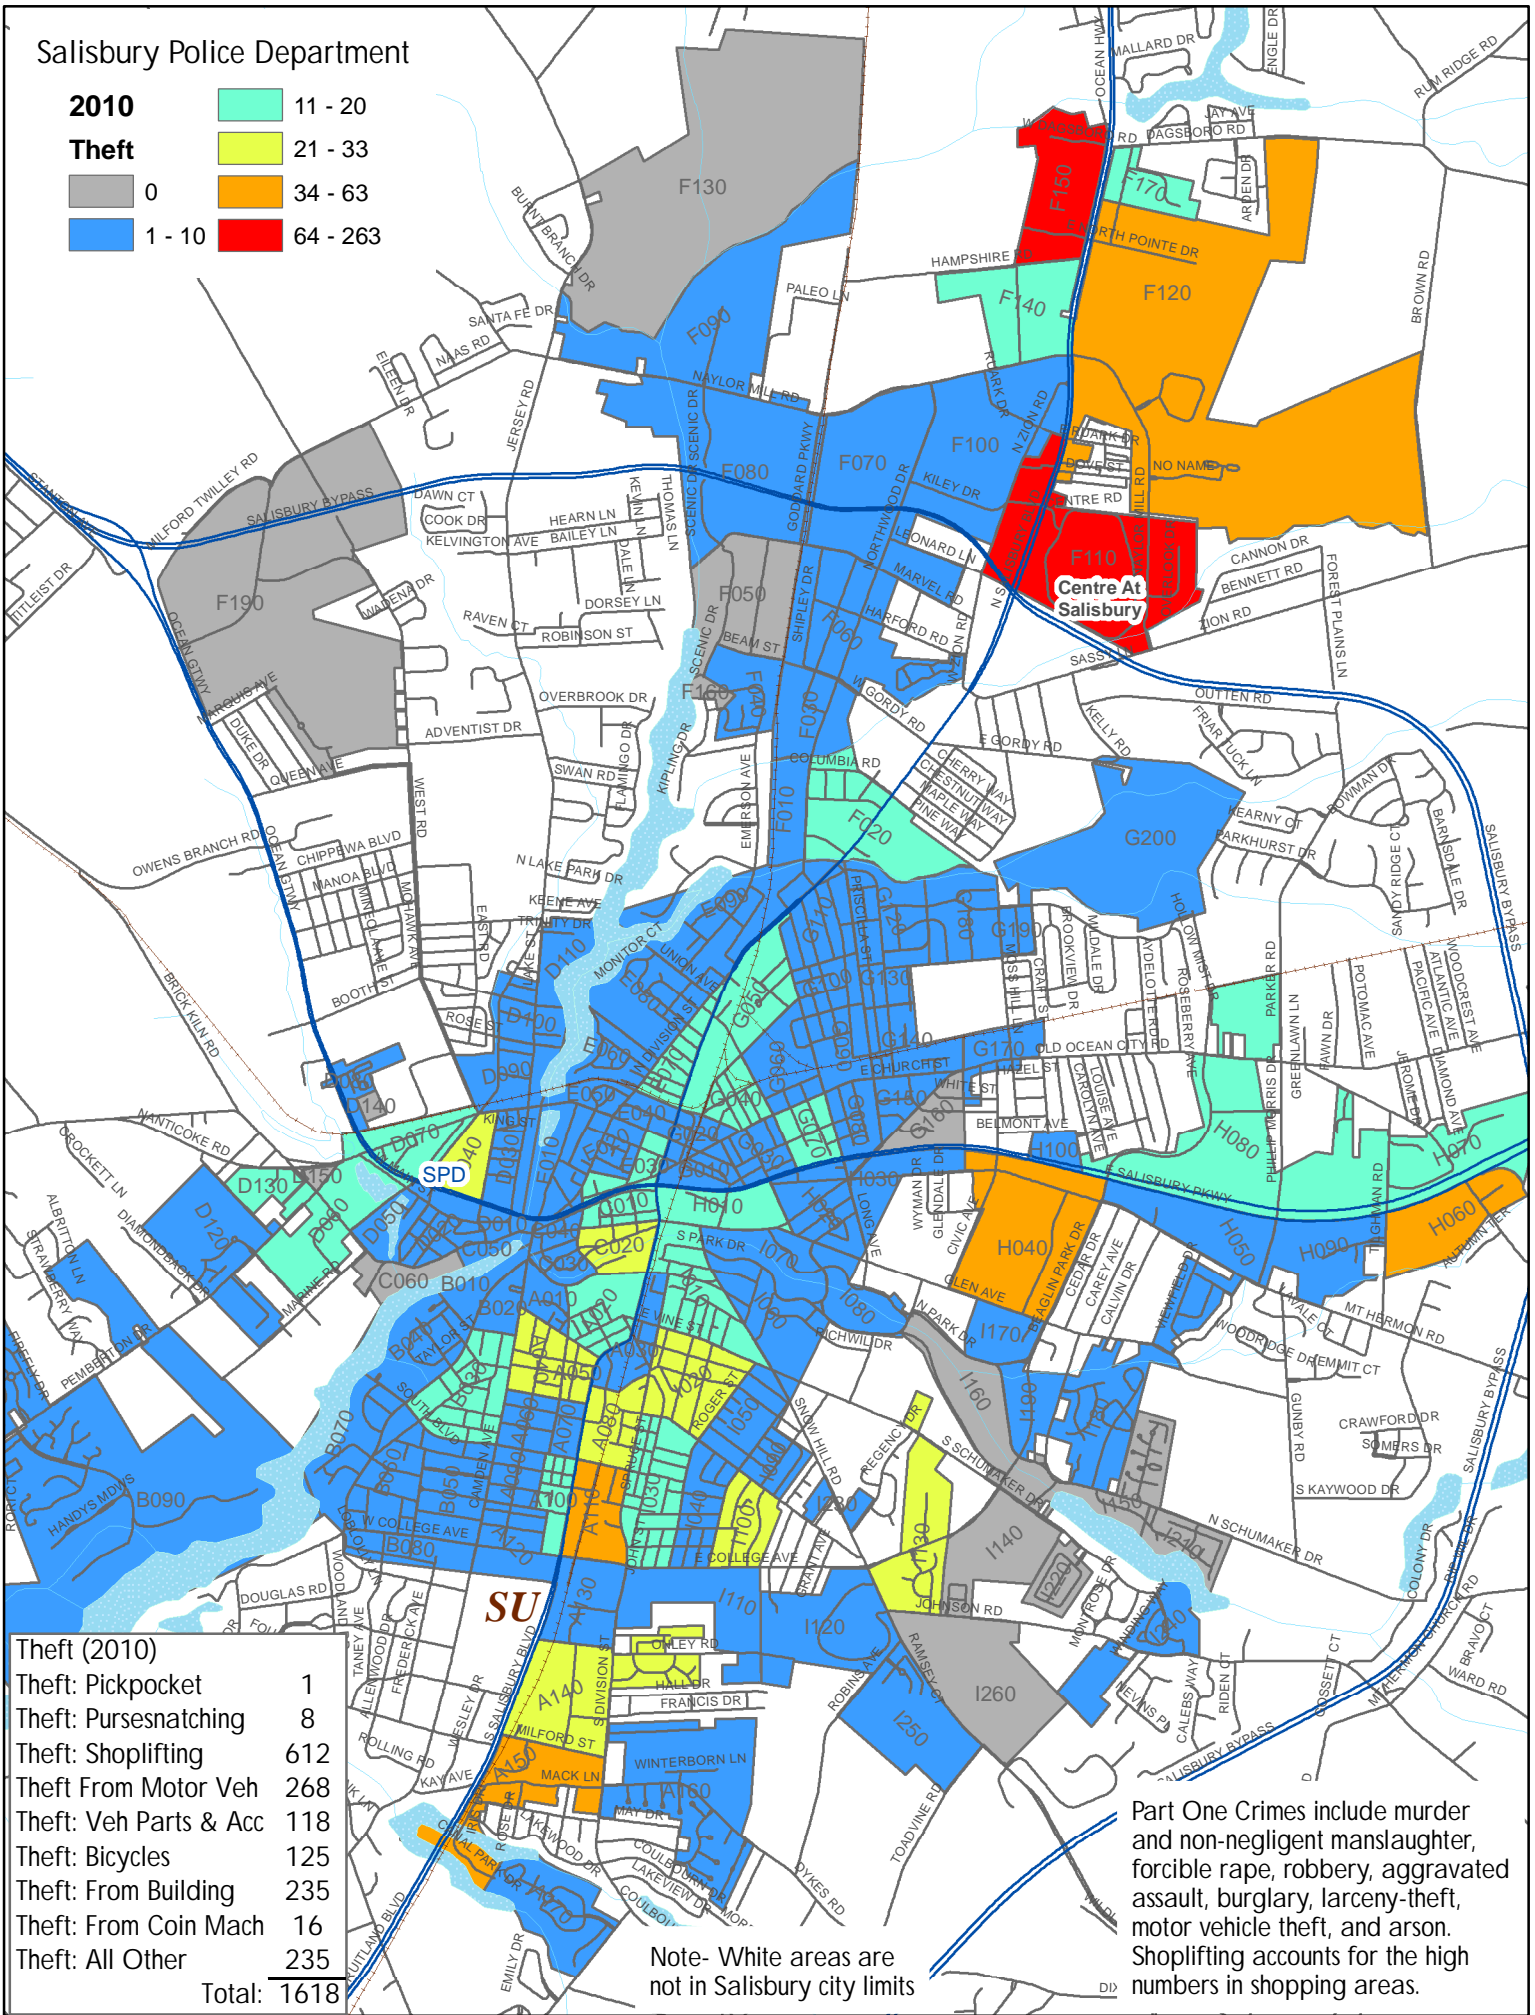

# Salisbury Police Department

Theft (2010)

Theft: Pickpocket	1
Theft: Pursesnatching	8
Theft: Shoplifting	612
Theft From Motor Veh	268
Theft: Veh Parts & Acc	118
Theft: Bicycles	125
Theft: From Building	235
Theft: From Coin Mach	16
Theft: All Other	235
<b>Total:</b>	<b>1618</b>

Note- White areas are not in Salisbury city limits

Part One Crimes include murder and non-negligent manslaughter, forcible rape, robbery, aggravated assault, burglary, larceny-theft, motor vehicle theft, and arson. Shoplifting accounts for the high numbers in shopping areas.