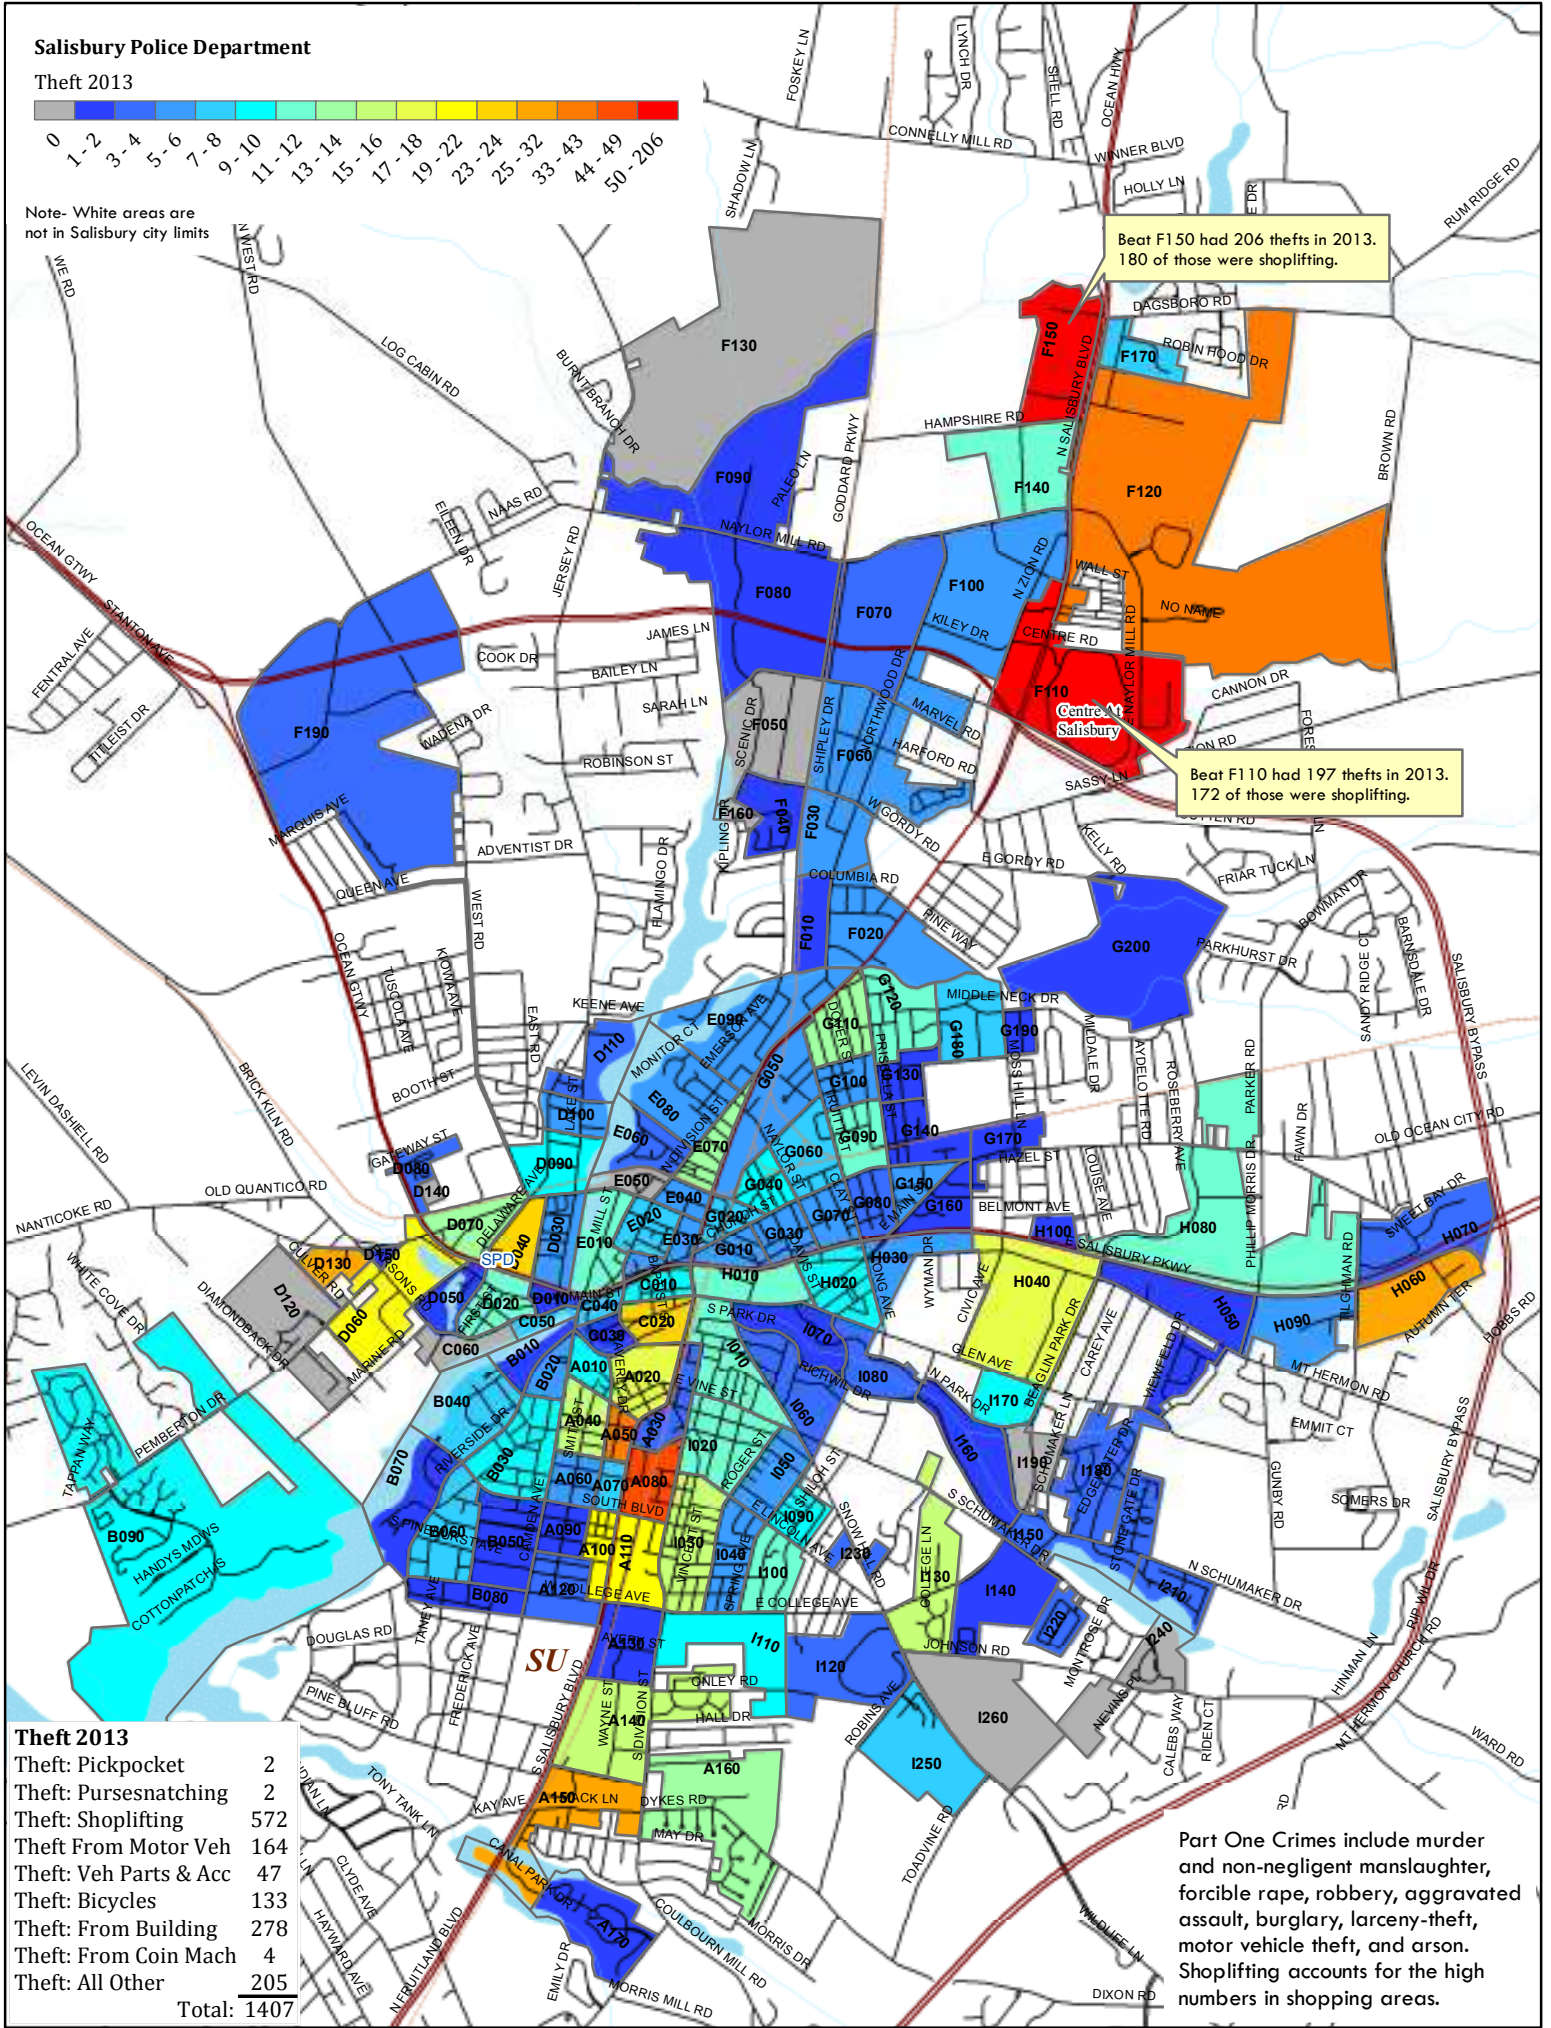

Salisbury Police Department

Theft 2013

Note- White areas are not in Salisbury city limits

Beat F150 had 206 thefts in 2013. 180 of those were shoplifting.

Beat F110 had 197 thefts in 2013. 172 of those were shoplifting.

Theft 2013

Theft: Pickpocket	2
Theft: Pursesnatching	2
Theft: Shoplifting	572
Theft: From Motor Veh	164
Theft: Veh Parts & Acc	47
Theft: Bicycles	133
Theft: From Building	278
Theft: From Coin Mach	4
Theft: All Other	205
Total:	1407

Part One Crimes include murder and non-negligent manslaughter, forcible rape, robbery, aggravated assault, burglary, larceny-theft, motor vehicle theft, and arson. Shoplifting accounts for the high numbers in shopping areas.